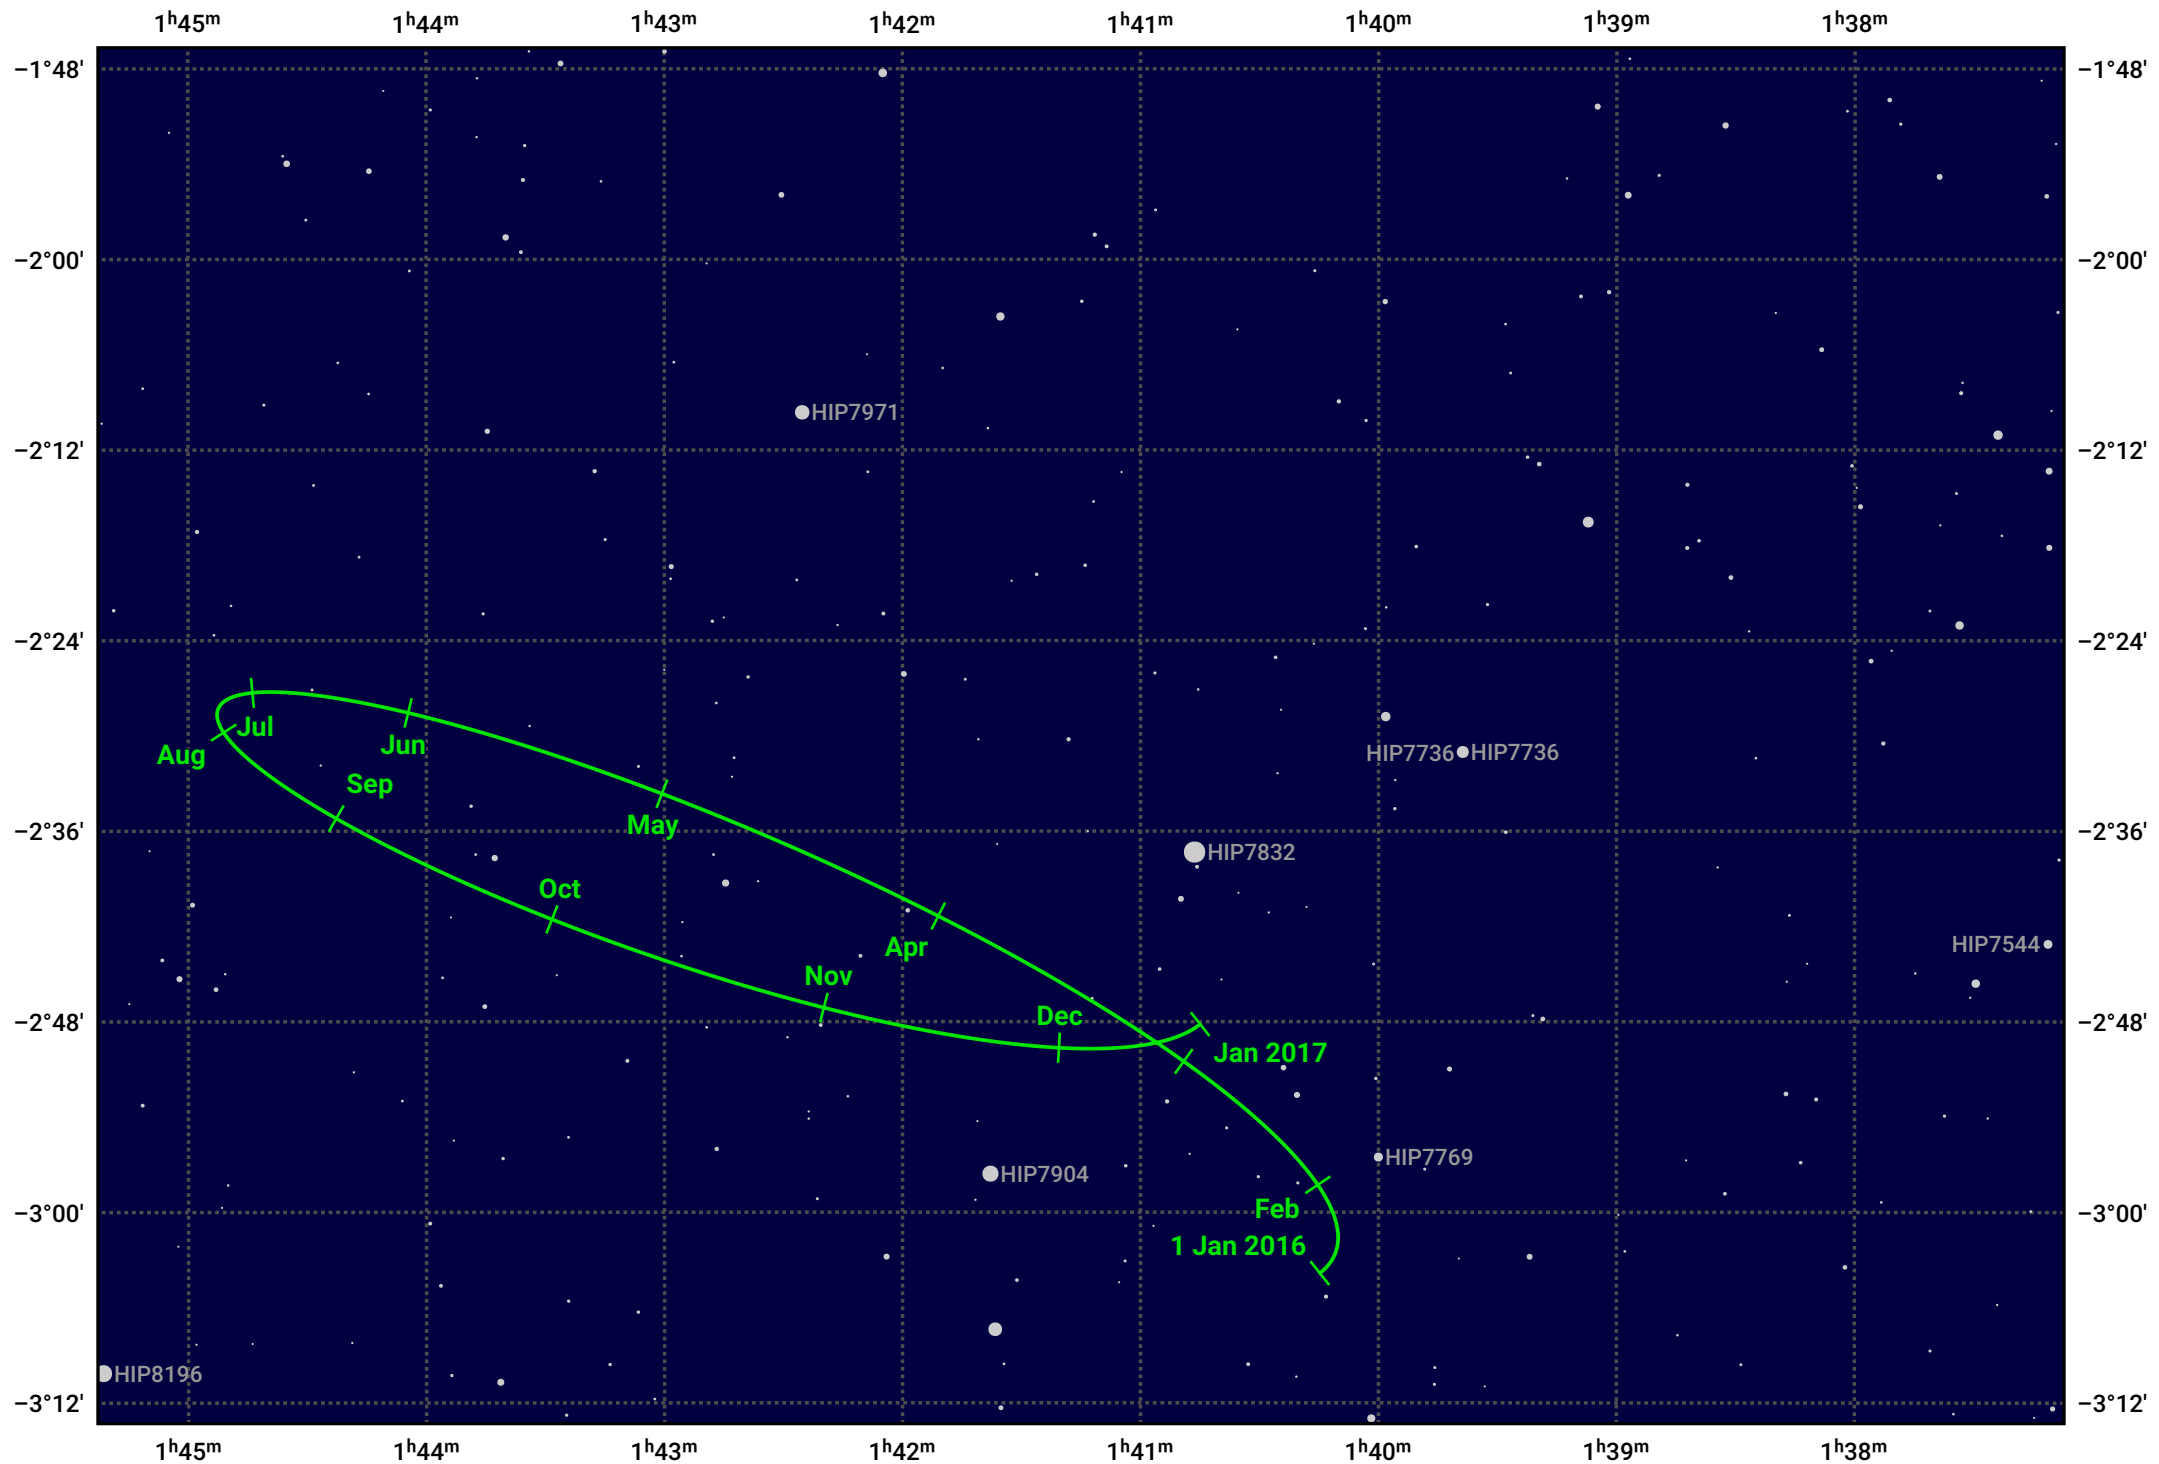

# The path of Eris in 2016

© Dominic Ford 2011–2024. Date markers placed at midnight UTC. Downloaded from <https://in-the-sky.org>

Magnitude scale: 14.0 13.0 12.0 11.0 10.0 9.0 8.0 7.0 6.0

— Ecliptic Plane

- Galaxy
- Bright nebula
- Open cluster
- ⊕ Globular cluster

Date	Mag
2016 Jan 1	18.7
2016 Apr 1	18.7
2016 Jul 1	18.7
2016 Oct 1	18.6
2017 Jan 1	18.7