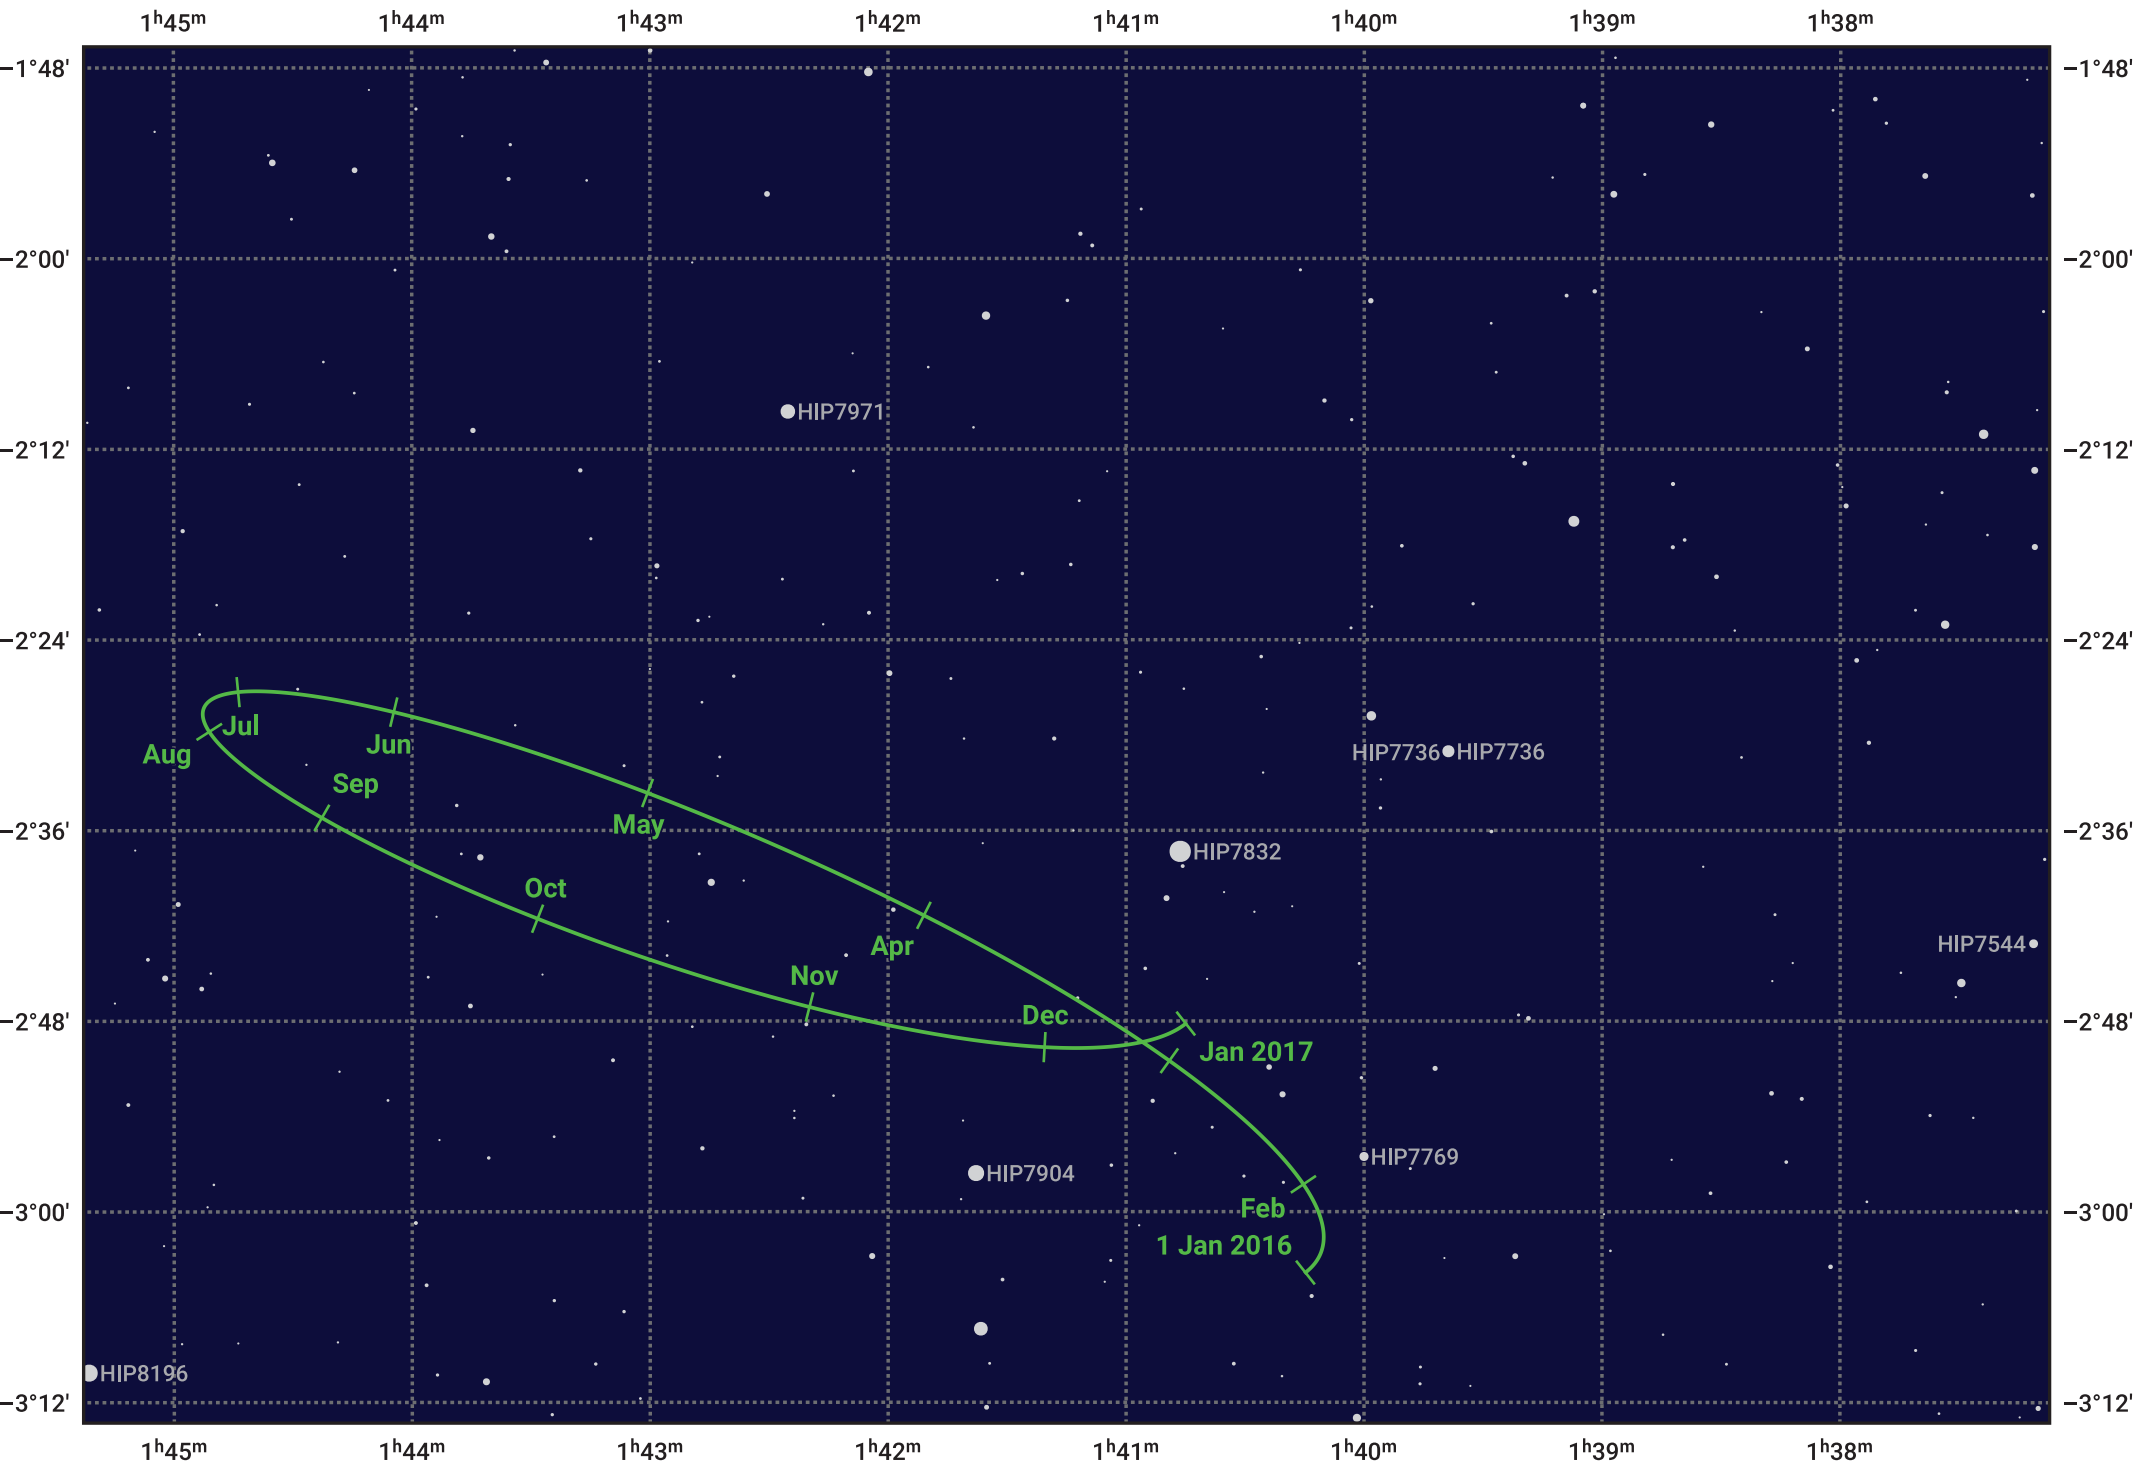

The path of Eris in 2016

© Dominic Ford 2011–2024. Date markers placed at midnight UTC. Downloaded from <https://in-the-sky.org>

Magnitude scale: 14.0 13.0 12.0 11.0 10.0 9.0 8.0 7.0 6.0

— Ecliptic Plane

- Galaxy
- Bright nebula
- Open cluster
- ⊕ Globular cluster

Date	Mag
2016 Jan 1	18.7
2016 Apr 1	18.7
2016 Jul 1	18.7
2016 Oct 1	18.6
2017 Jan 1	18.7