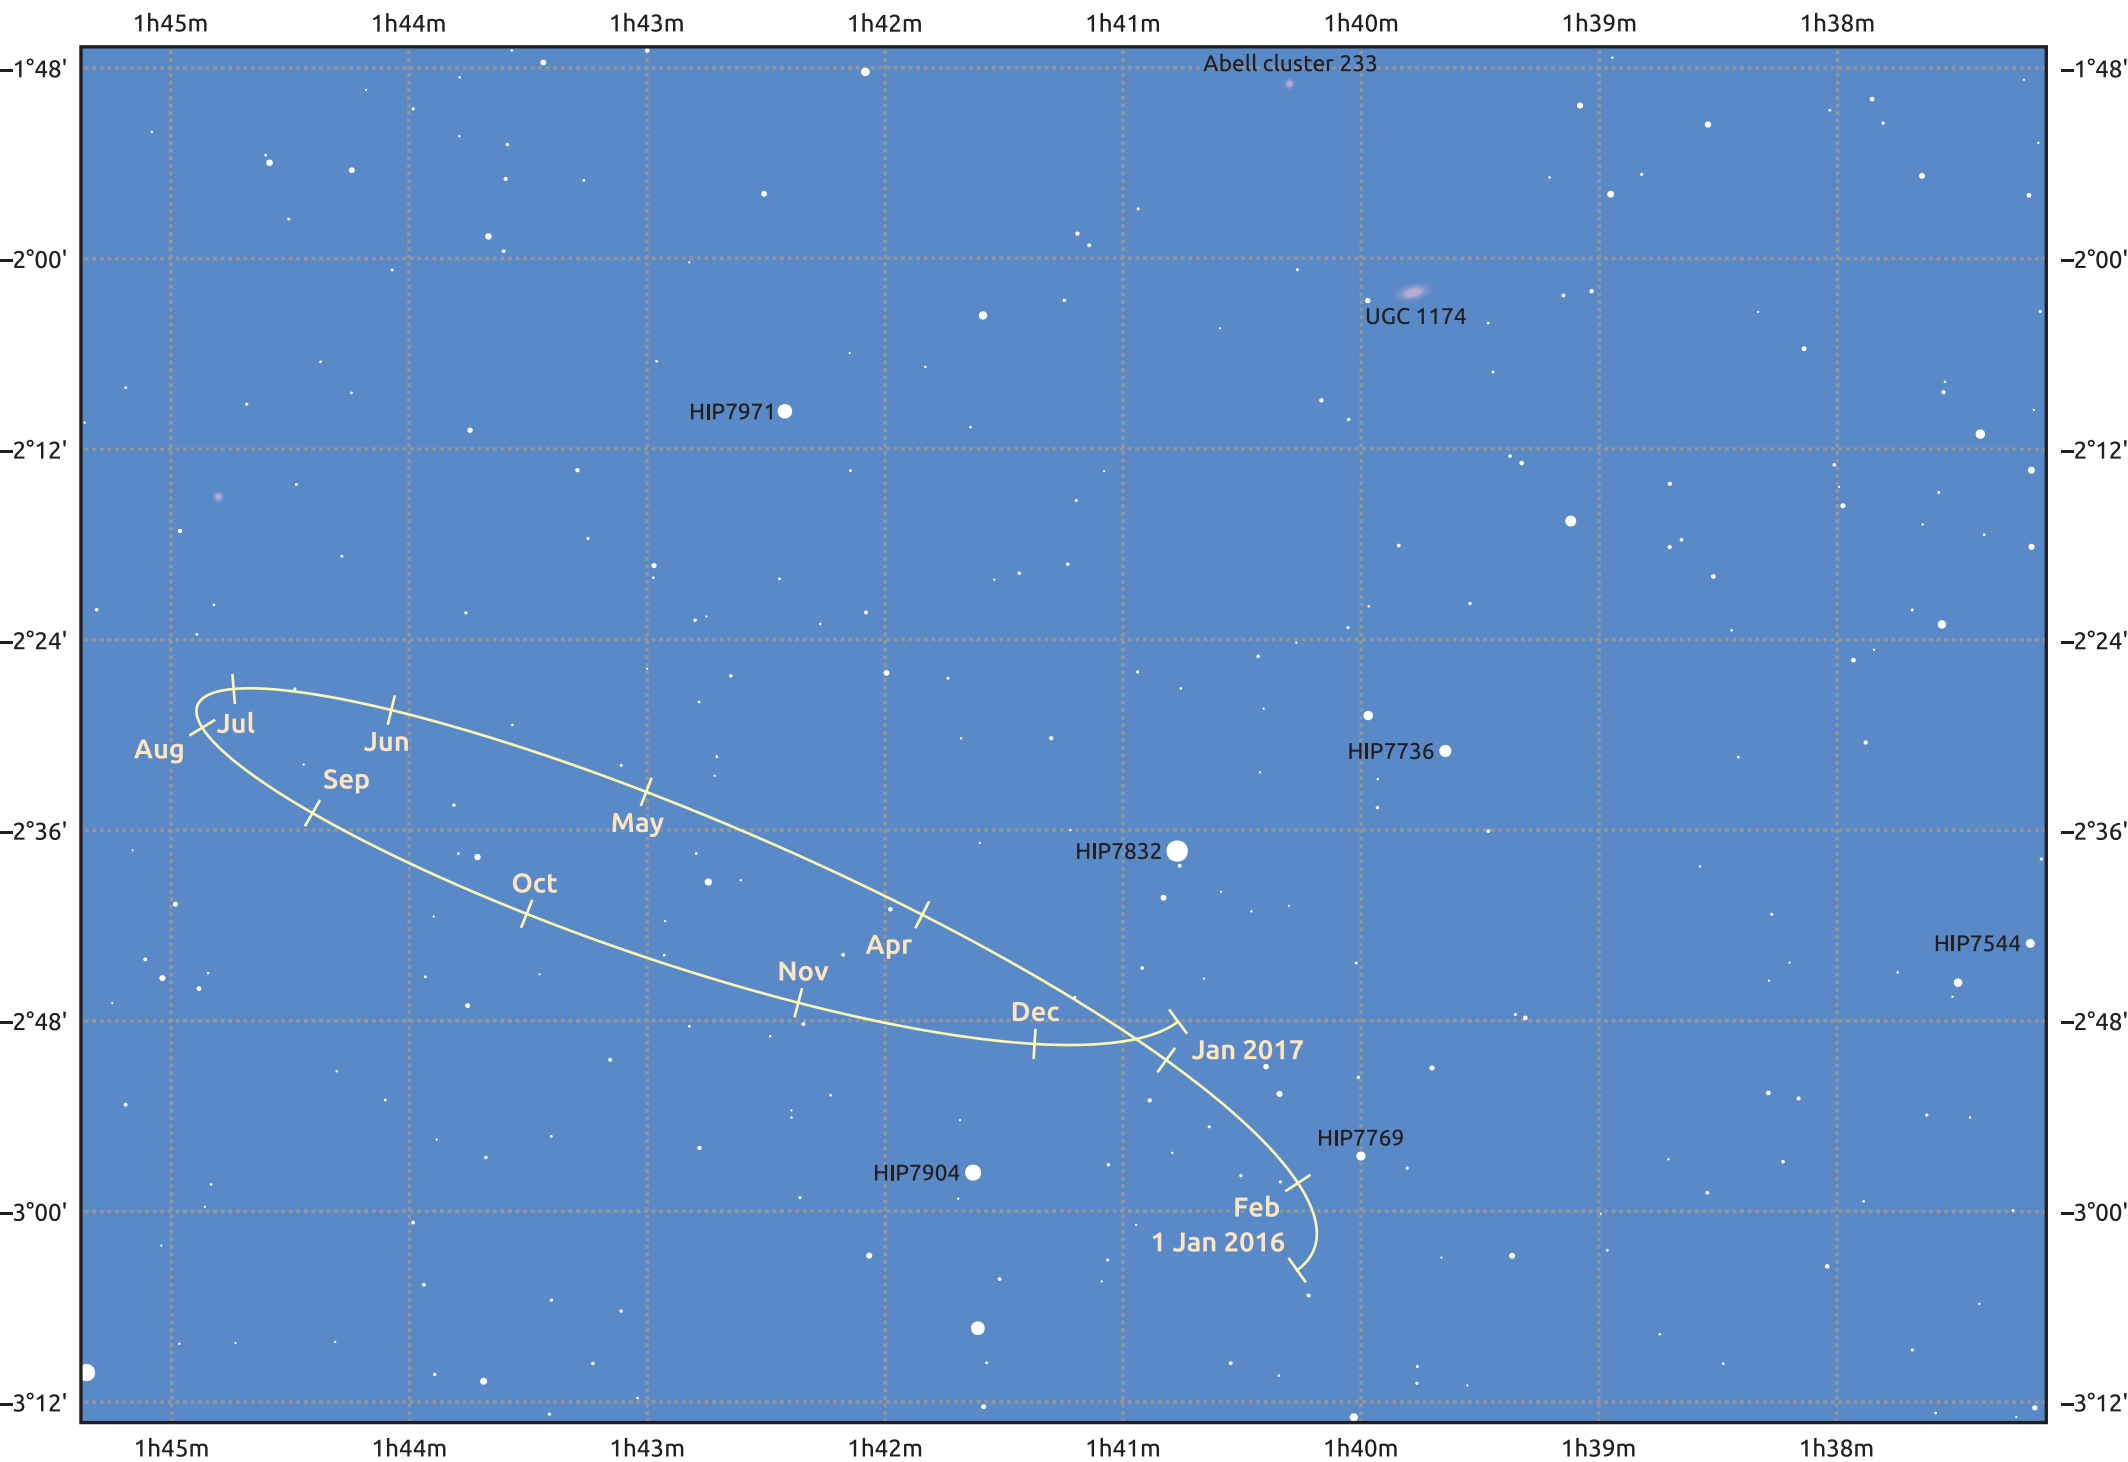

The path of Eris in 2016

© Dominic Ford 2011–2025. Date markers placed at midnight UTC. Downloaded from <https://in-the-sky.org>

Magnitude scale: 14.0 13.0 12.0 11.0 10.0 9.0 8.0 7.0 6.0

- Galaxy
- Bright nebula
- Open cluster
- Globular cluster
- Planetary nebula