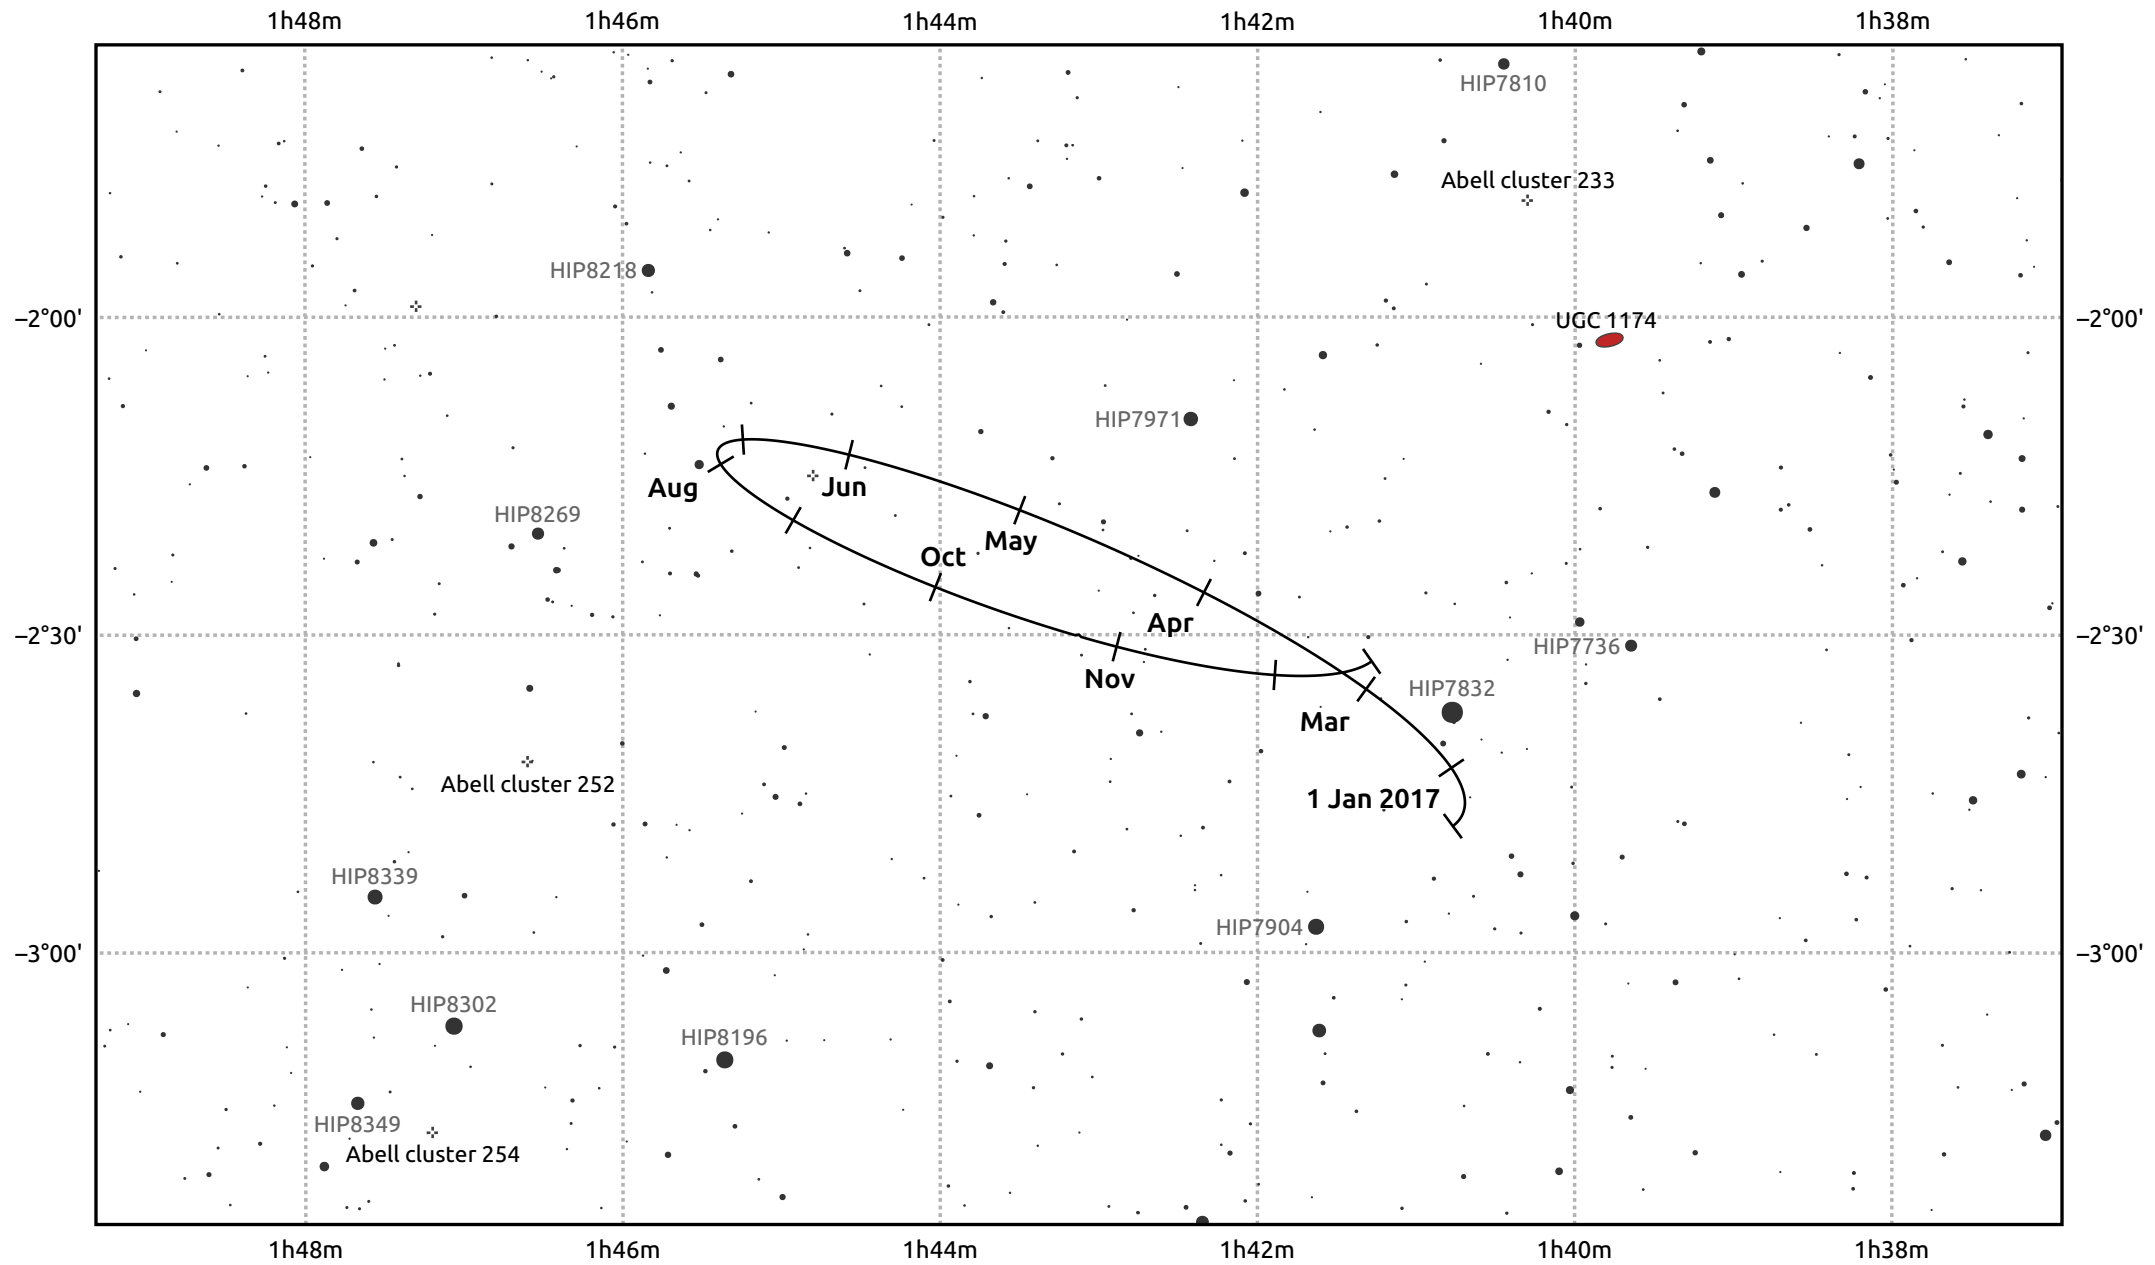

The path of Eris in 2017

© Dominic Ford 2011–2025. Date markers placed at midnight UTC. Downloaded from <https://in-the-sky.org>

Magnitude scale: 14.0 13.0 12.0 11.0 10.0 9.0 8.0 7.0 6.0

— Ecliptic Plane

- Galaxy
- Bright nebula
- Open cluster
- Globular cluster
- Planetary nebula

Date	Mag
2017 Jan 1	18.7
2017 Apr 1	18.7
2017 Jul 1	18.7
2017 Oct 1	18.6
2018 Jan 1	18.7