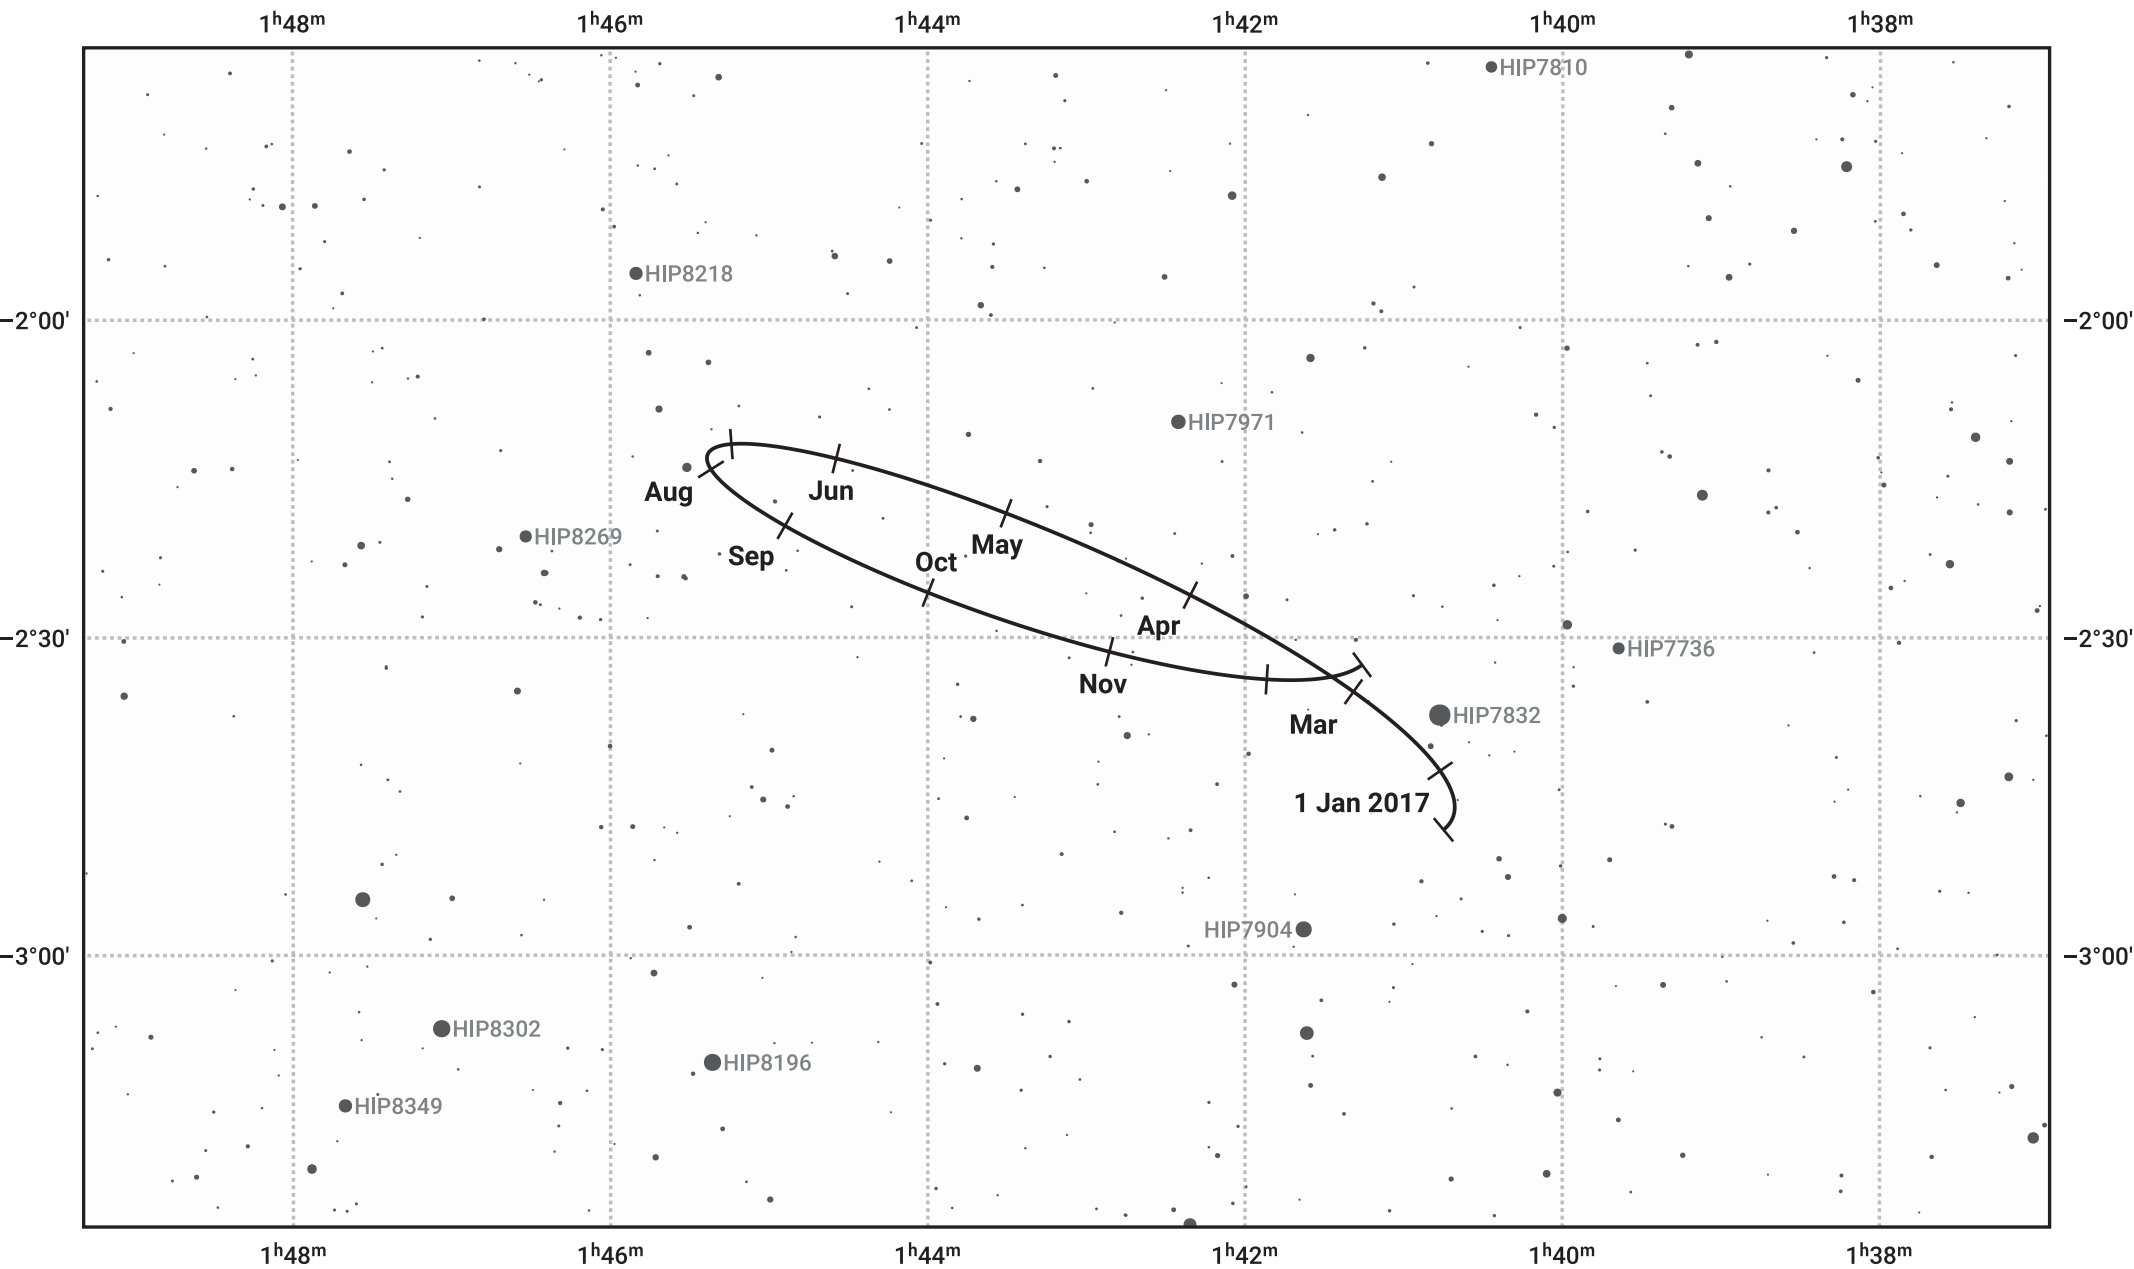

# The path of Eris in 2017

© Dominic Ford 2011–2024. Date markers placed at midnight UTC. Downloaded from <https://in-the-sky.org>

Magnitude scale: 14.0 13.0 12.0 11.0 10.0 9.0 8.0 7.0 6.0

— Ecliptic Plane

- Galaxy
- Bright nebula
- Open cluster
- Globular cluster

| Date       | Mag  |
|------------|------|
| 2017 Jan 1 | 18.7 |
| 2017 Apr 1 | 18.7 |
| 2017 Jul 1 | 18.7 |
| 2017 Oct 1 | 18.6 |
| 2018 Jan 1 | 18.7 |