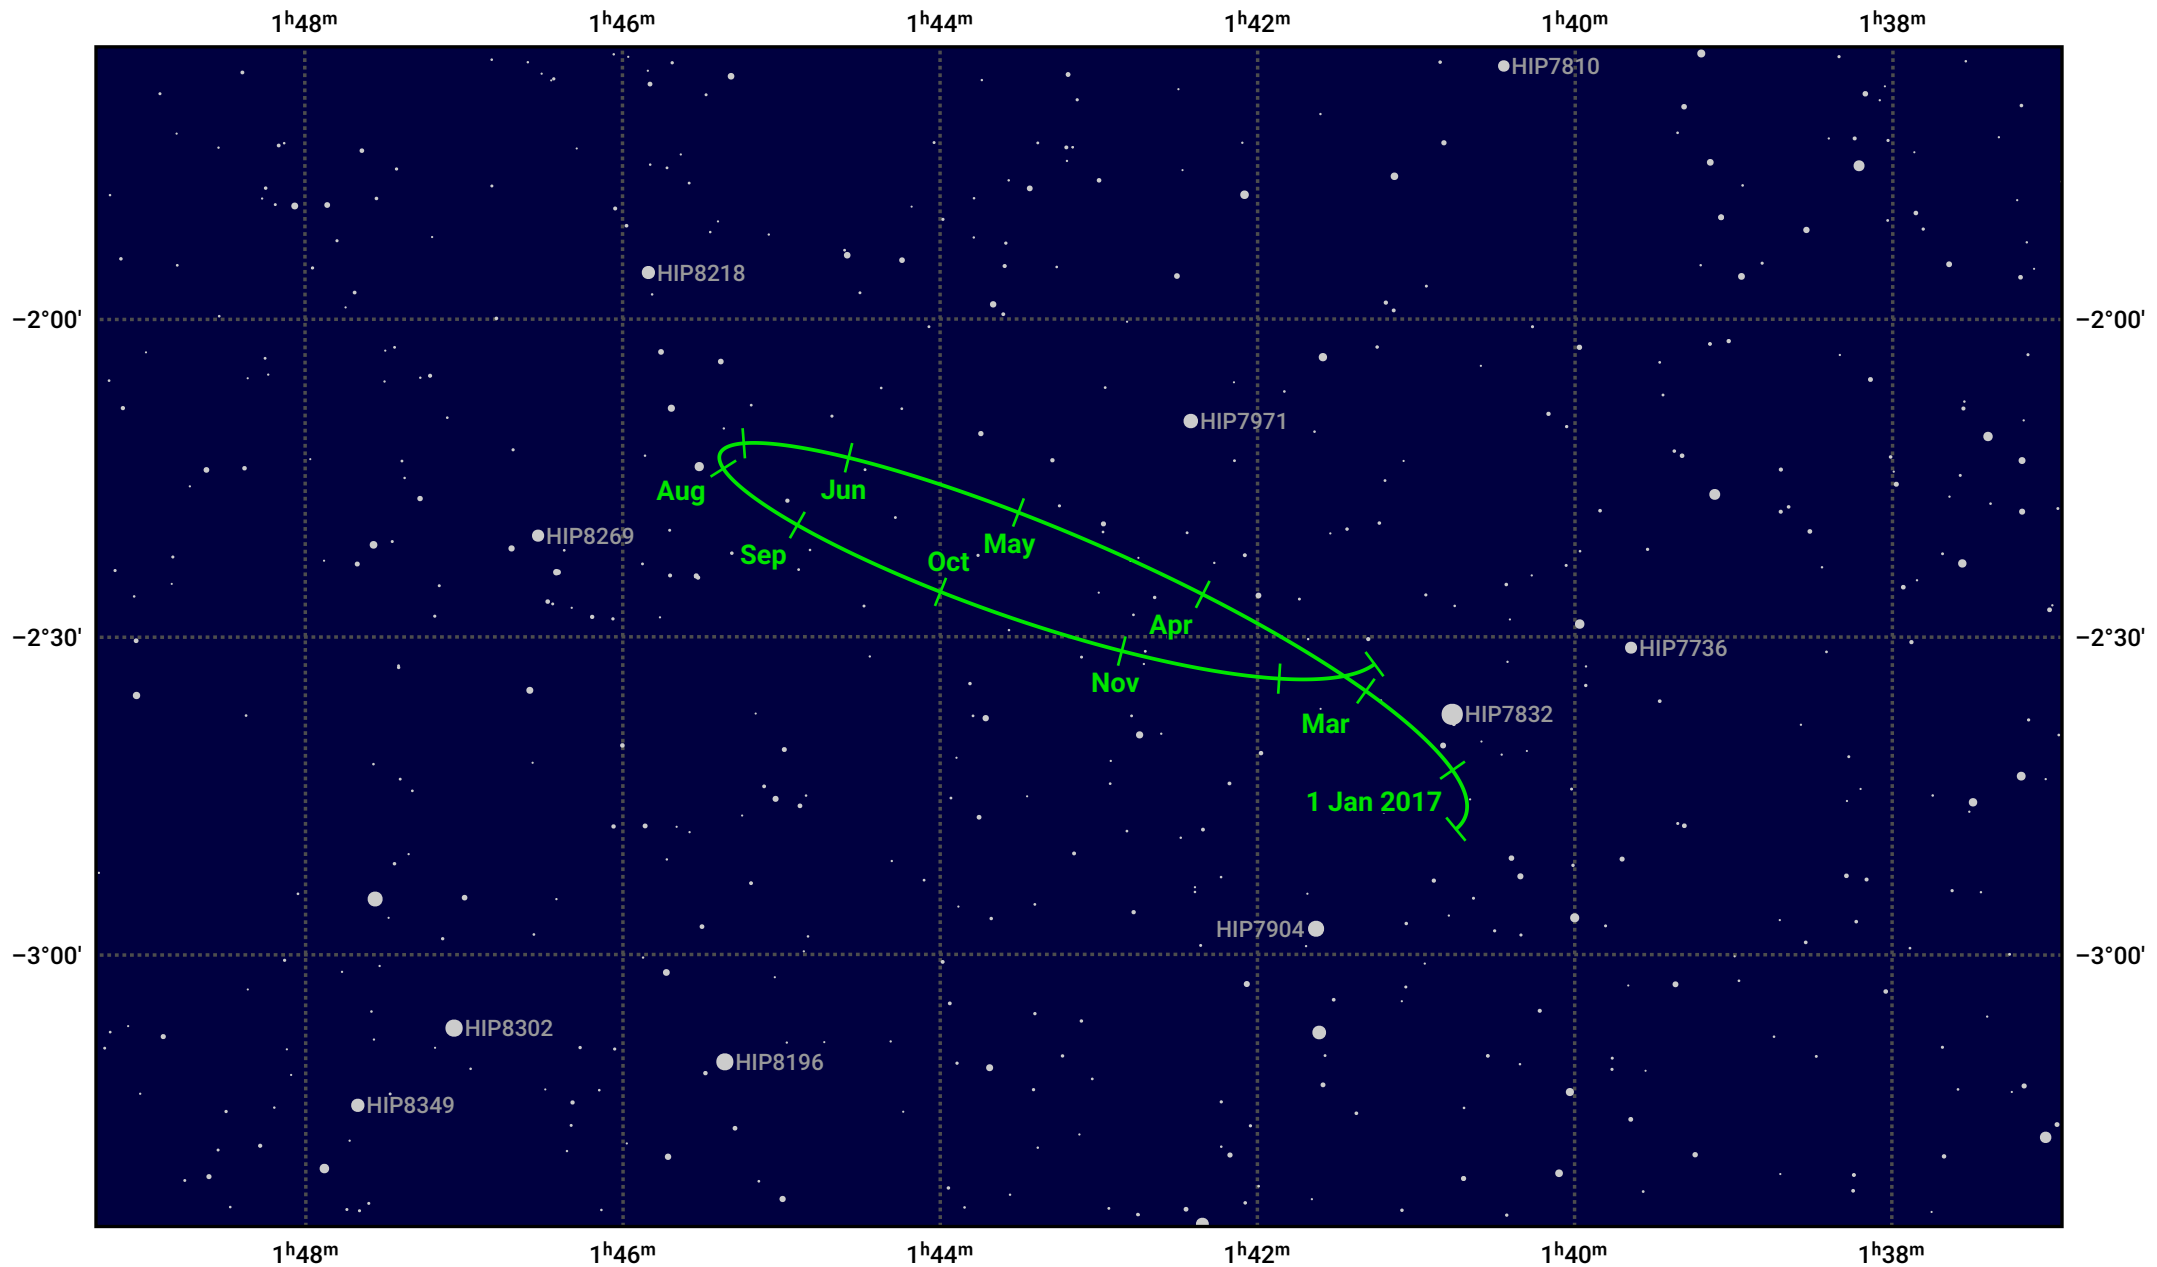

The path of Eris in 2017

© Dominic Ford 2011–2024. Date markers placed at midnight UTC. Downloaded from <https://in-the-sky.org>

Magnitude scale: 14.0 13.0 12.0 11.0 10.0 9.0 8.0 7.0 6.0

— Ecliptic Plane

- Galaxy
- Bright nebula
- Open cluster
- Globular cluster

Date	Mag
2017 Jan 1	18.7
2017 Apr 1	18.7
2017 Jul 1	18.7
2017 Oct 1	18.6
2018 Jan 1	18.7