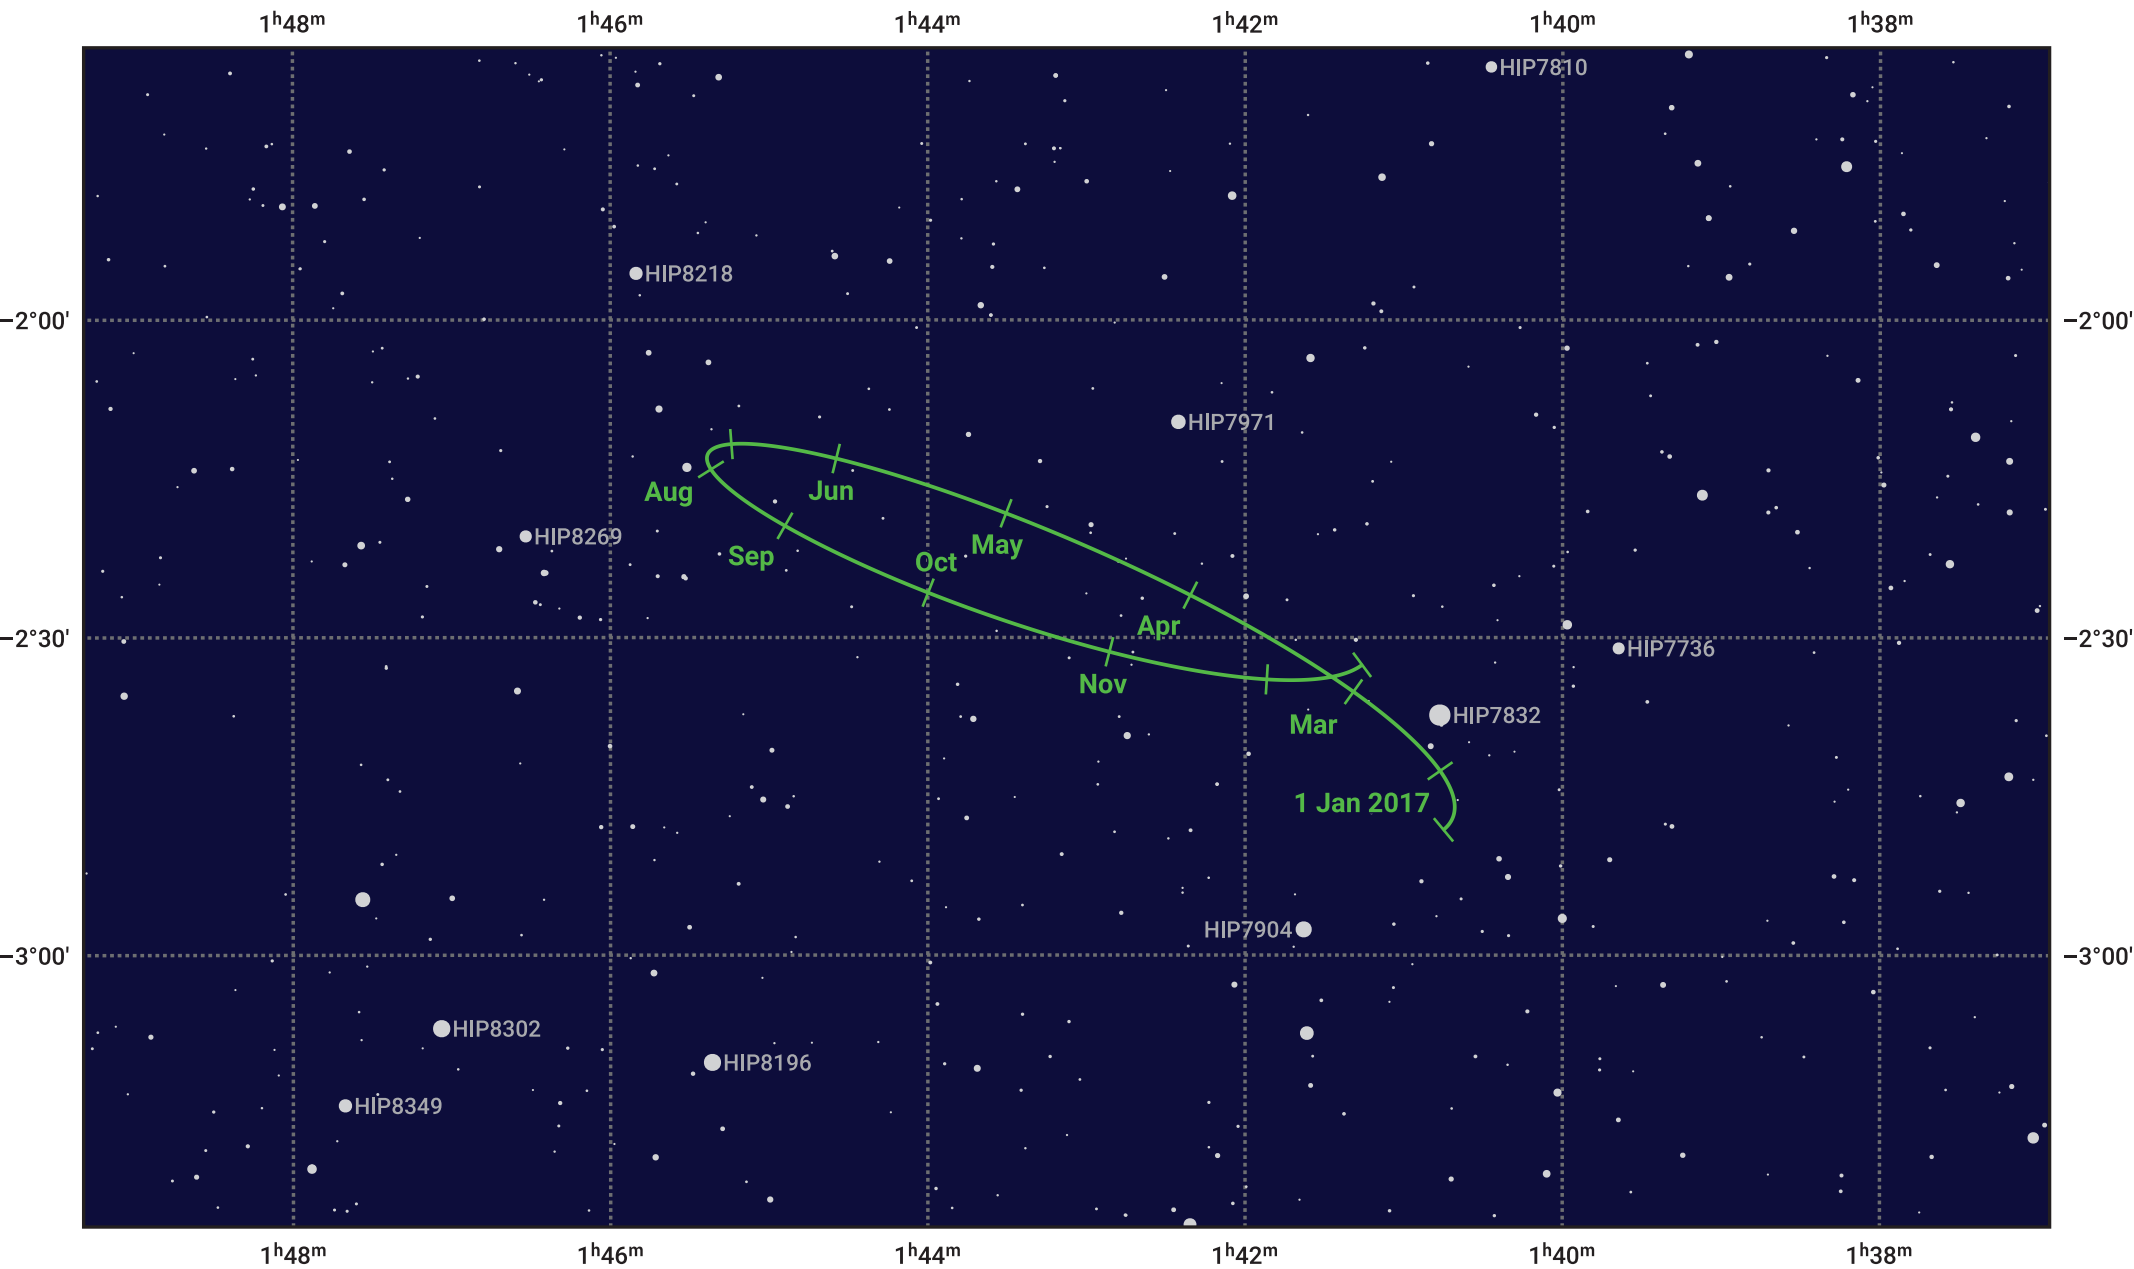

The path of Eris in 2017

© Dominic Ford 2011–2024. Date markers placed at midnight UTC. Downloaded from <https://in-the-sky.org>

Magnitude scale: 14.0 13.0 12.0 11.0 10.0 9.0 8.0 7.0 6.0

— Ecliptic Plane

- Galaxy
- Bright nebula
- Open cluster
- ⊕ Globular cluster

Date	Mag
2017 Jan 1	18.7
2017 Apr 1	18.7
2017 Jul 1	18.7
2017 Oct 1	18.6
2018 Jan 1	18.7