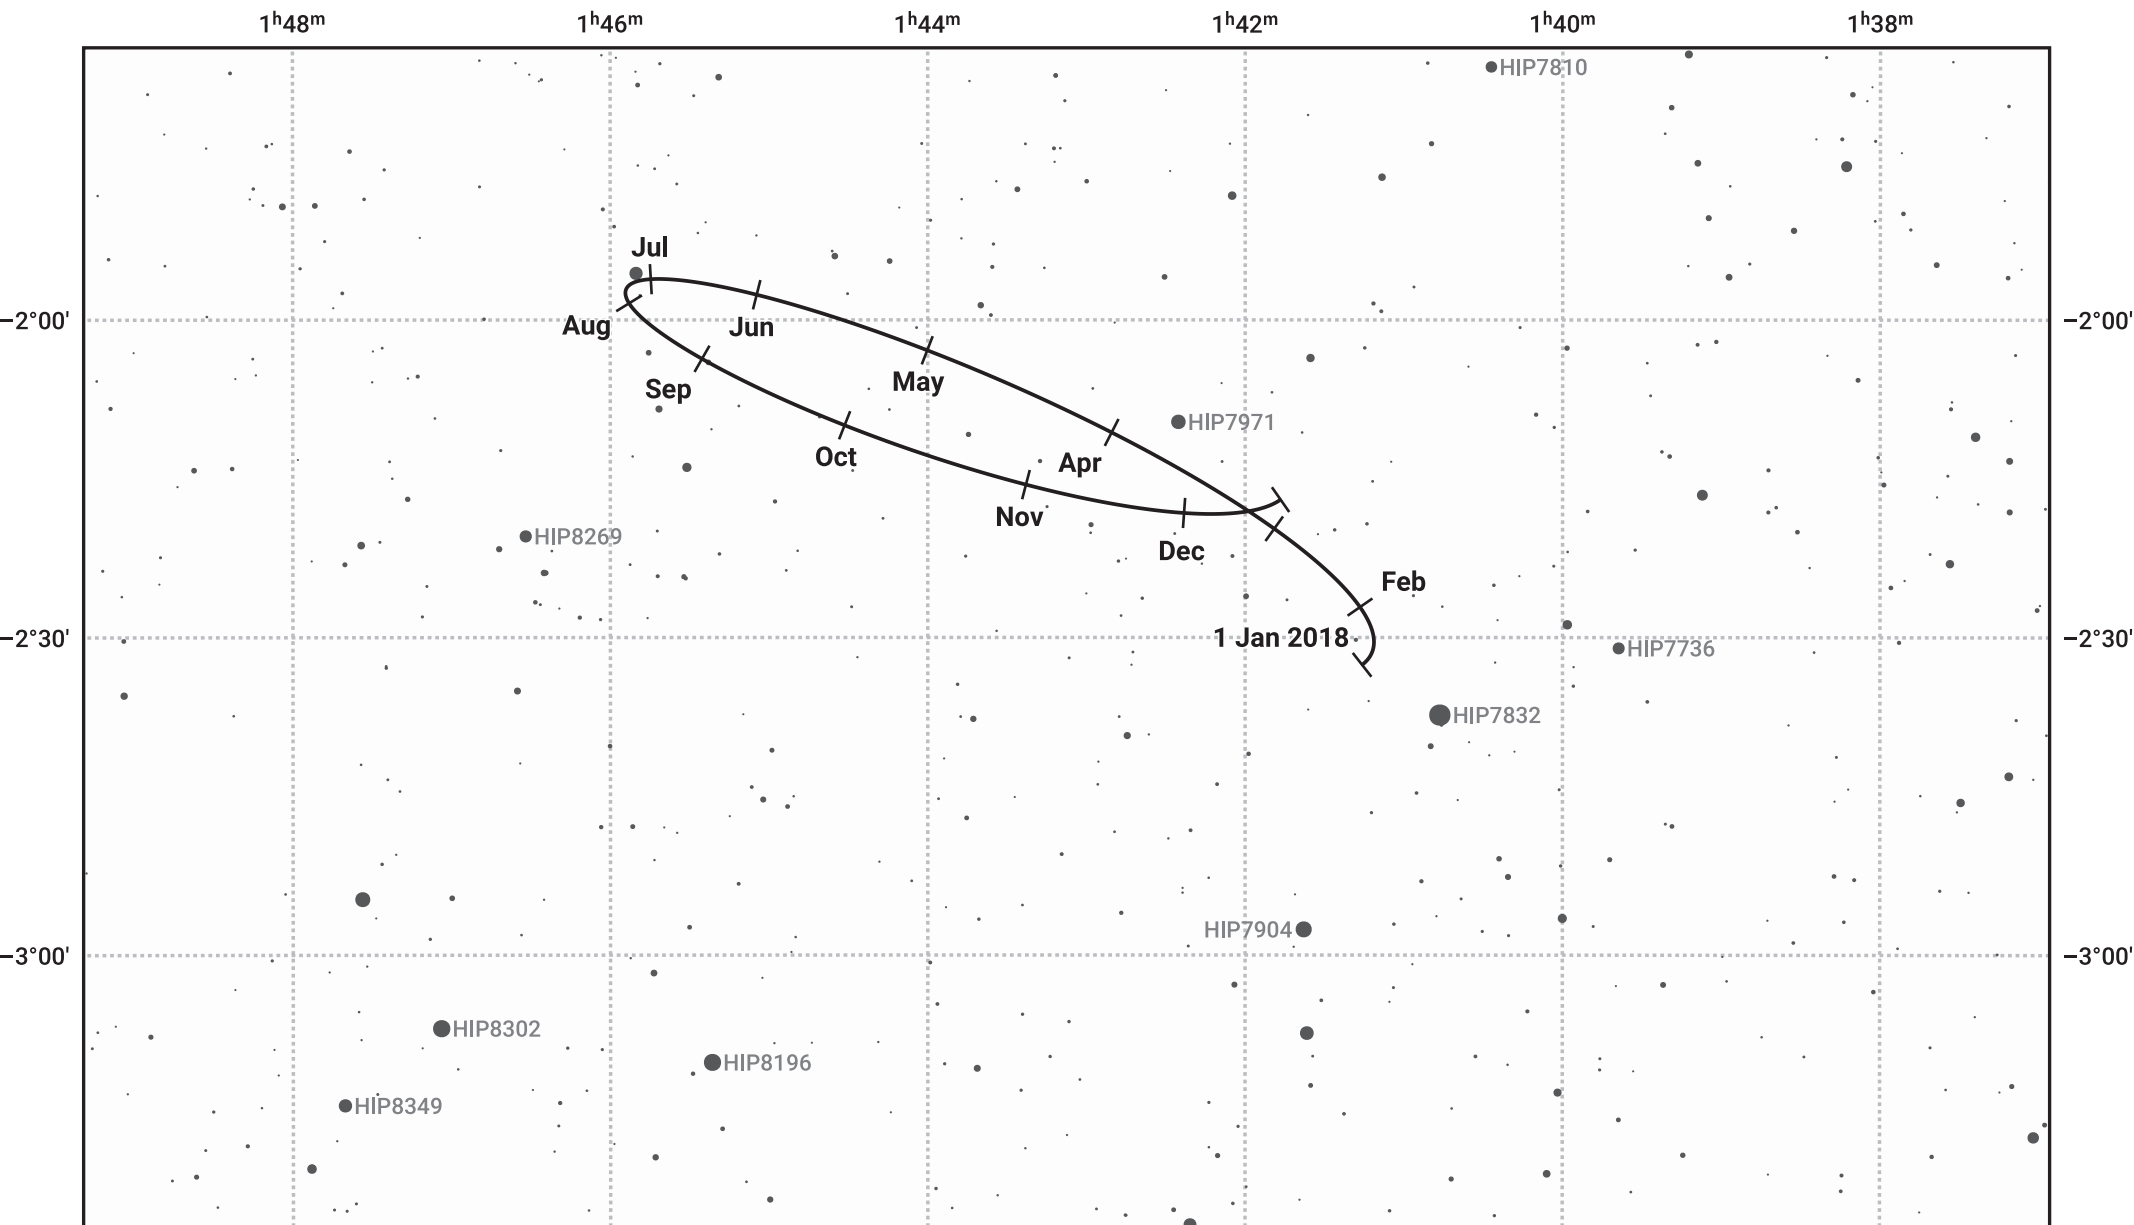

# The path of Eris in 2018

© Dominic Ford 2011–2024. Date markers placed at midnight UTC. Downloaded from <https://in-the-sky.org>

Magnitude scale: 14.0 13.0 12.0 11.0 10.0 9.0 8.0 7.0 6.0

— Ecliptic Plane

- Galaxy
- Bright nebula
- Open cluster
- ⊕ Globular cluster

Date	Mag
2018 Jan 1	18.7
2018 Apr 1	18.7
2018 Jul 1	18.7
2018 Oct 1	18.6
2019 Jan 1	18.7