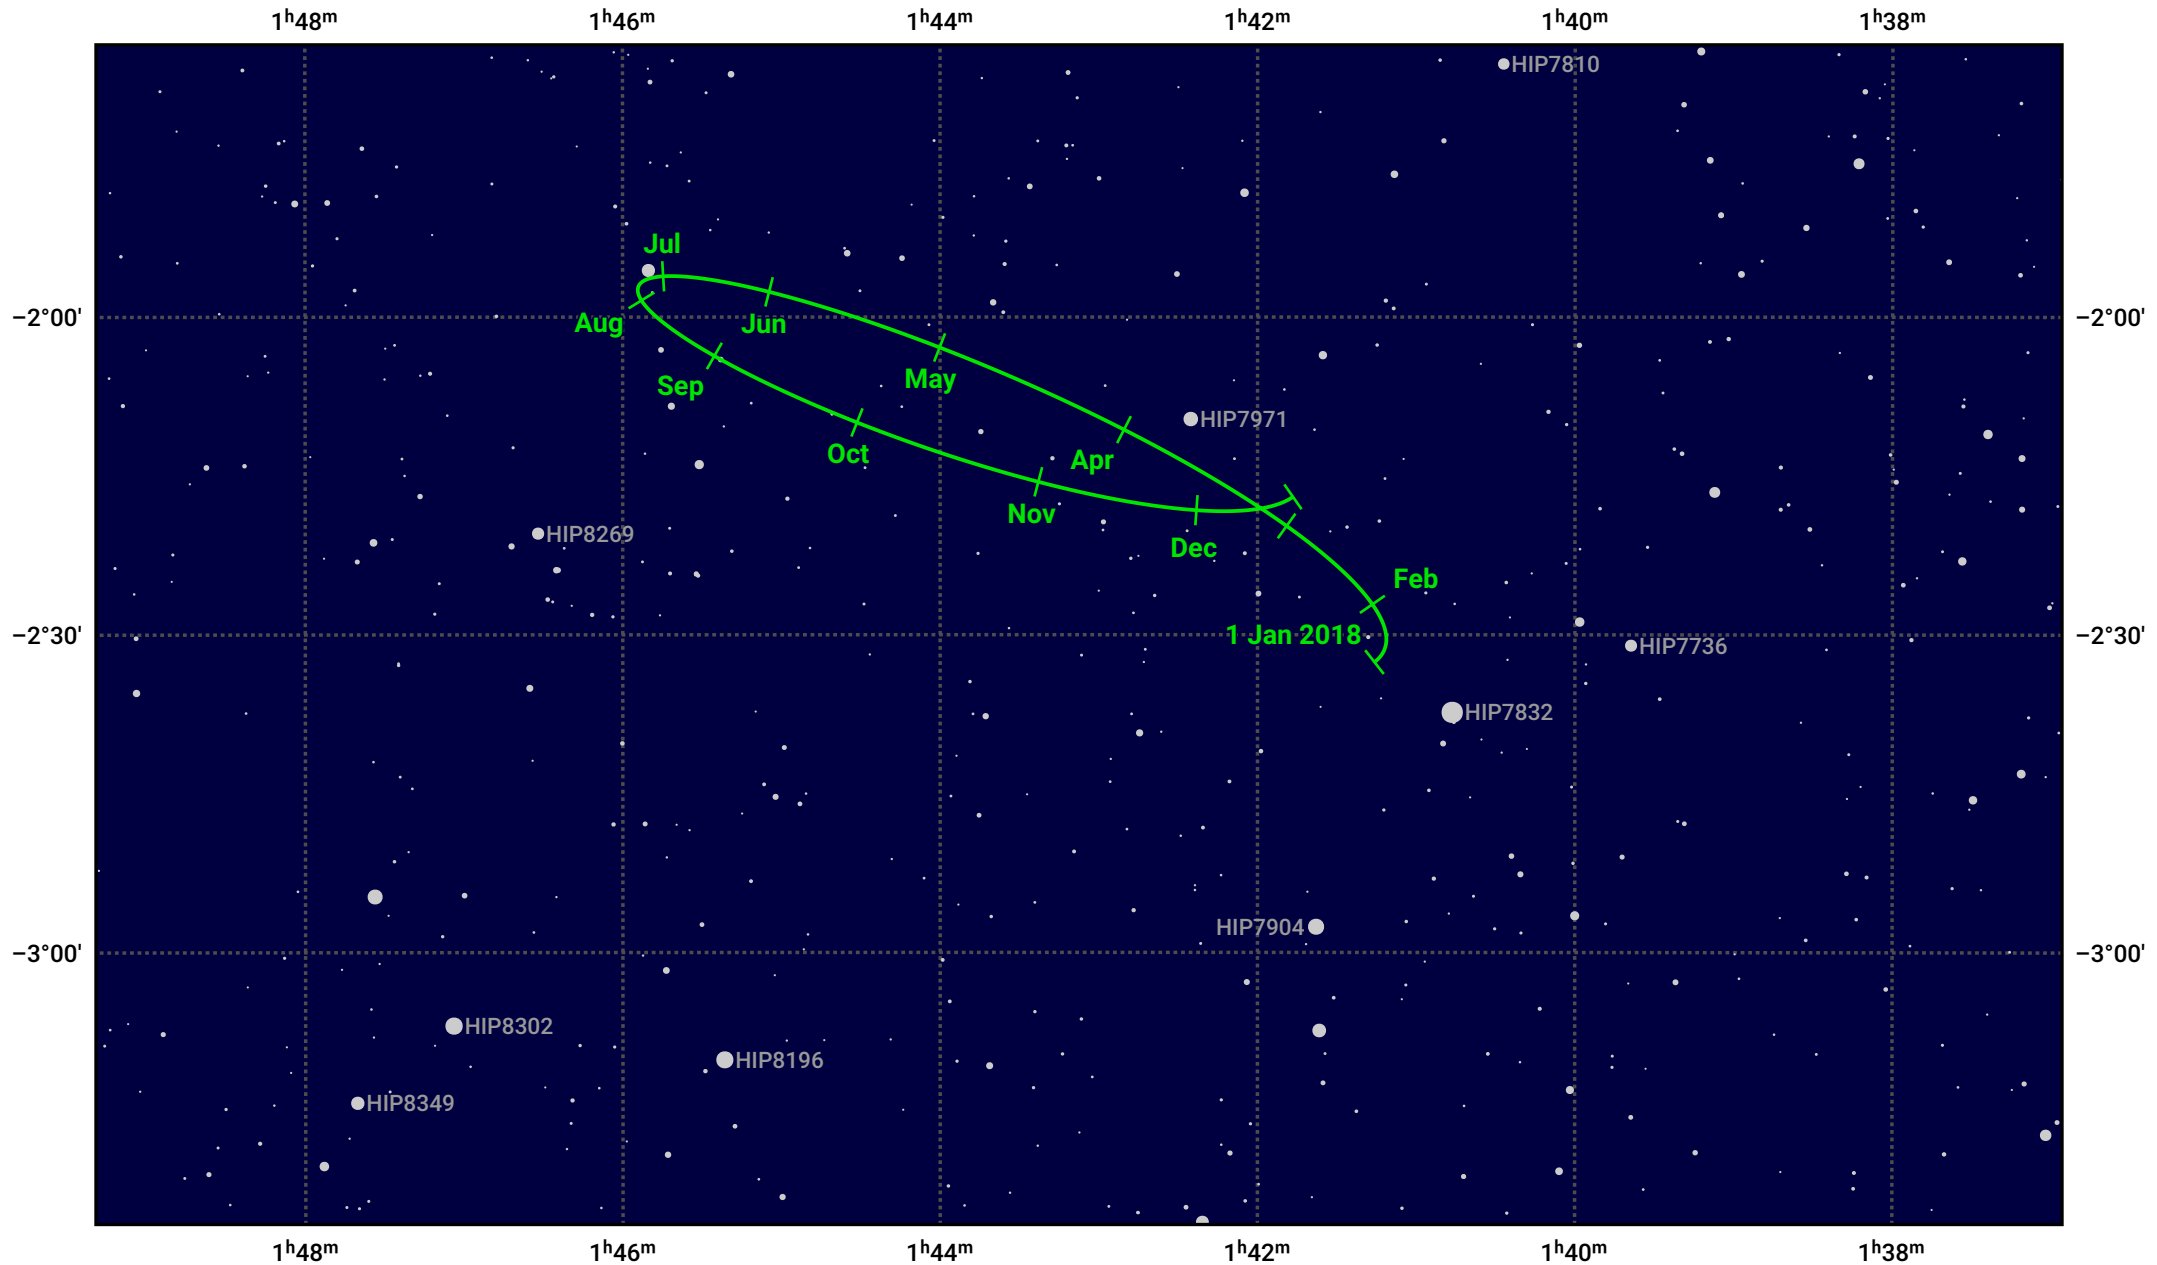

The path of Eris in 2018

© Dominic Ford 2011–2024. Date markers placed at midnight UTC. Downloaded from <https://in-the-sky.org>

Magnitude scale: 14.0 13.0 12.0 11.0 10.0 9.0 8.0 7.0 6.0

— Ecliptic Plane

- Galaxy
- Bright nebula
- Open cluster
- ⊕ Globular cluster

Date	Mag
2018 Jan 1	18.7
2018 Apr 1	18.7
2018 Jul 1	18.7
2018 Oct 1	18.6
2019 Jan 1	18.7