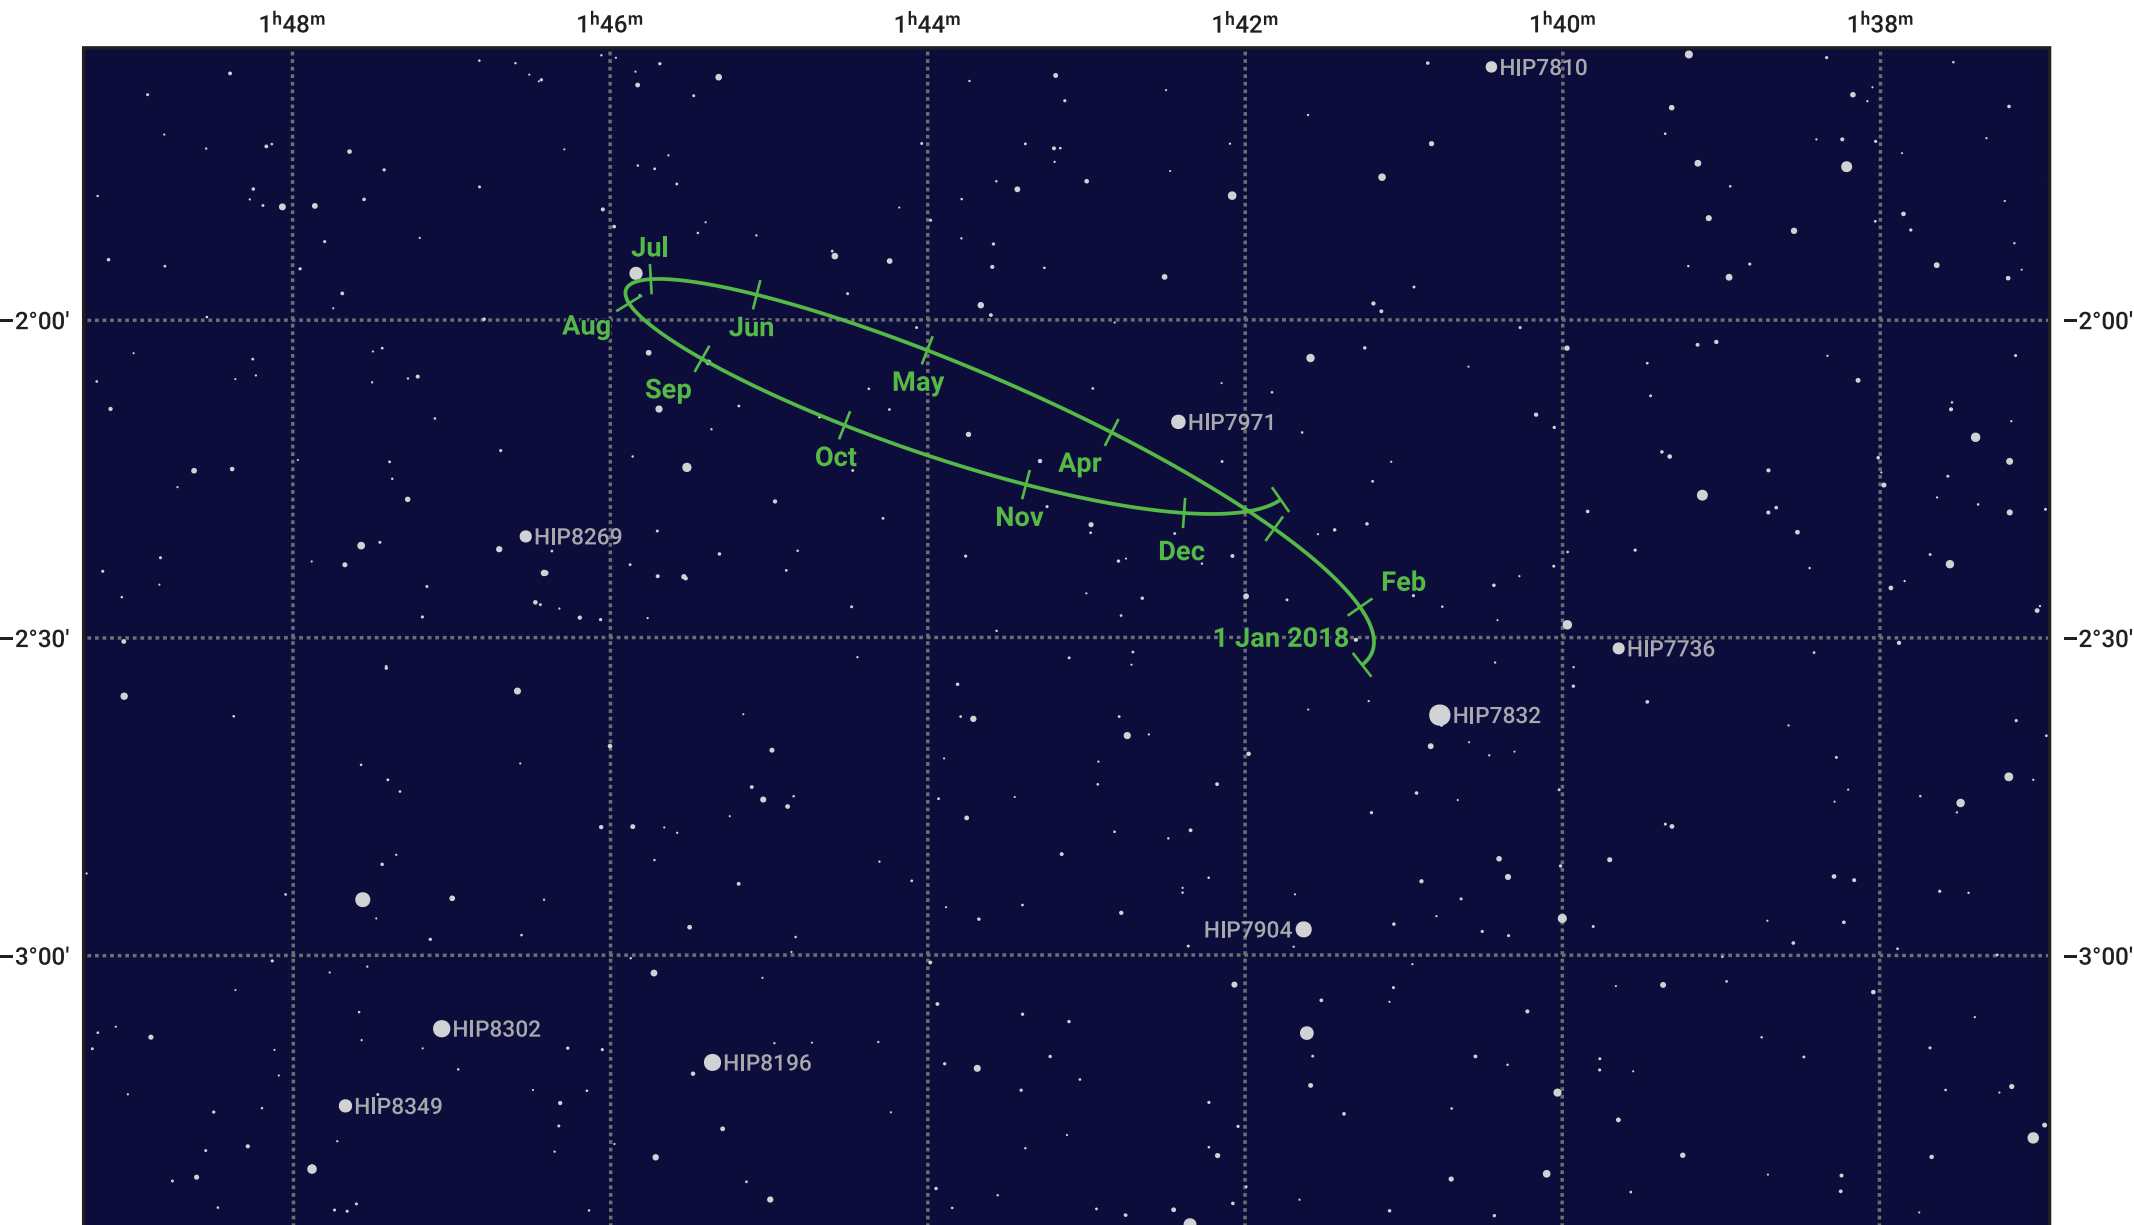

# The path of Eris in 2018

© Dominic Ford 2011–2024. Date markers placed at midnight UTC. Downloaded from <https://in-the-sky.org>

Magnitude scale: 14.0 13.0 12.0 11.0 10.0 9.0 8.0 7.0 6.0

— Ecliptic Plane

- Galaxy
- Bright nebula
- Open cluster
- ⊕ Globular cluster

Date	Mag
2018 Jan 1	18.7
2018 Apr 1	18.7
2018 Jul 1	18.7
2018 Oct 1	18.6
2019 Jan 1	18.7