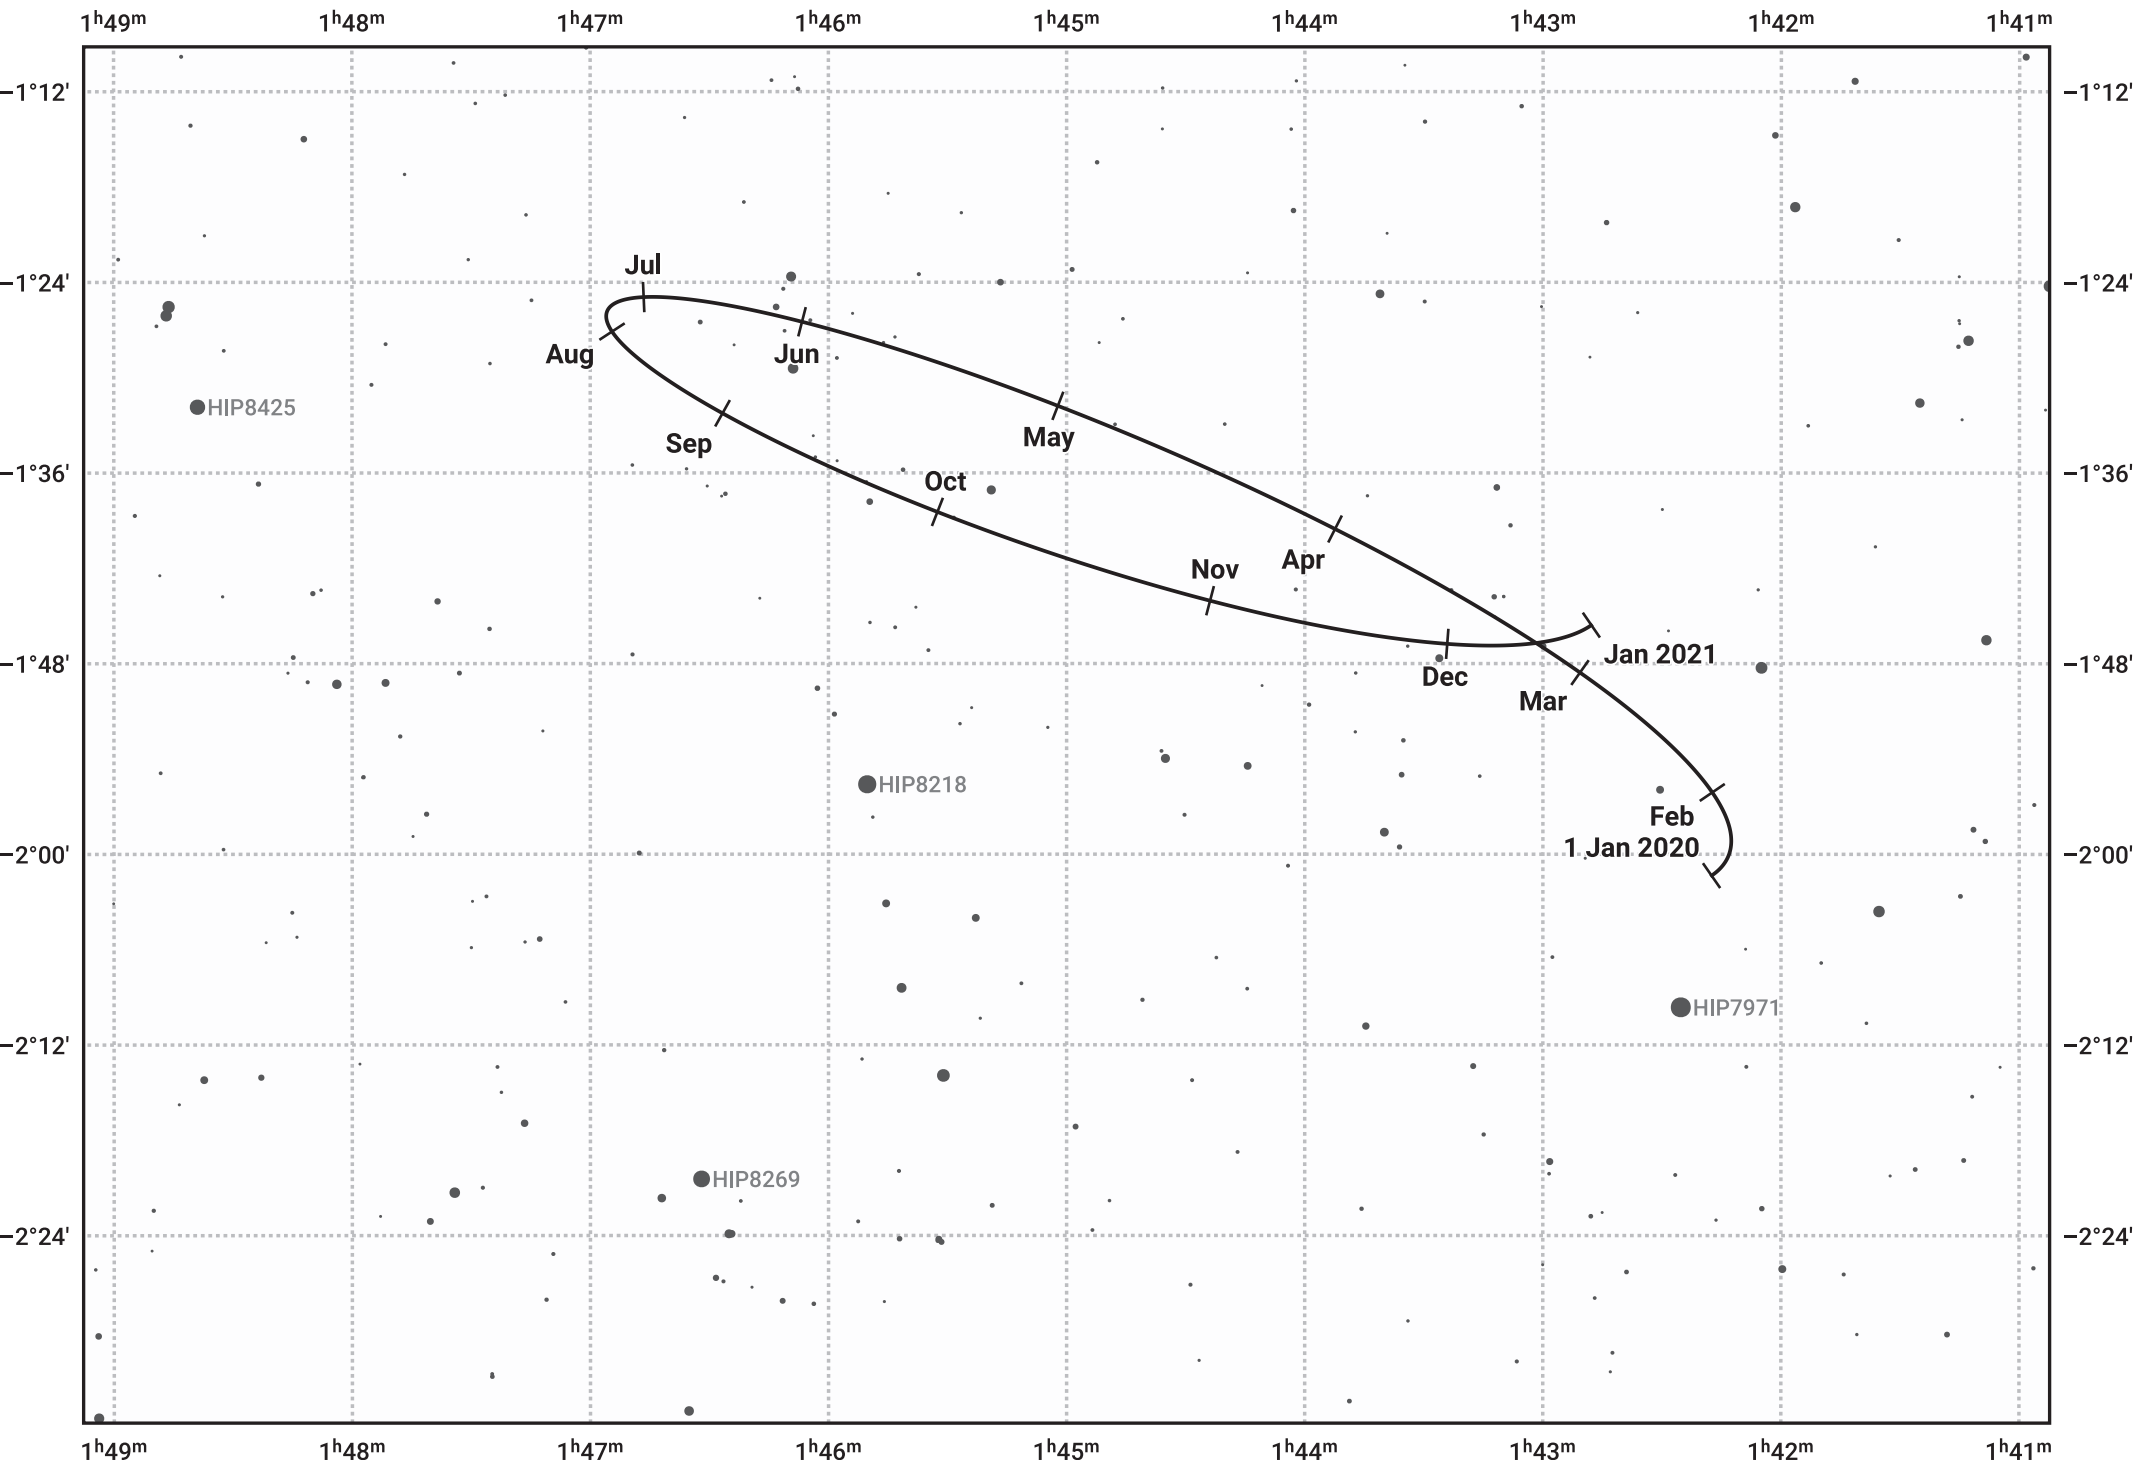

The path of Eris in 2020

© Dominic Ford 2011–2024. Date markers placed at midnight UTC. Downloaded from <https://in-the-sky.org>

Magnitude scale: · 14.0 · 13.0 · 12.0 · 11.0 · 10.0 · 9.0 · 8.0 · 7.0

— Ecliptic Plane

- Galaxy
- Bright nebula
- Open cluster
- ⊕ Globular cluster

Date	Mag
2020 Jan 1	18.7
2020 Apr 1	18.7
2020 Jul 1	18.7
2020 Oct 1	18.6
2021 Jan 1	18.7