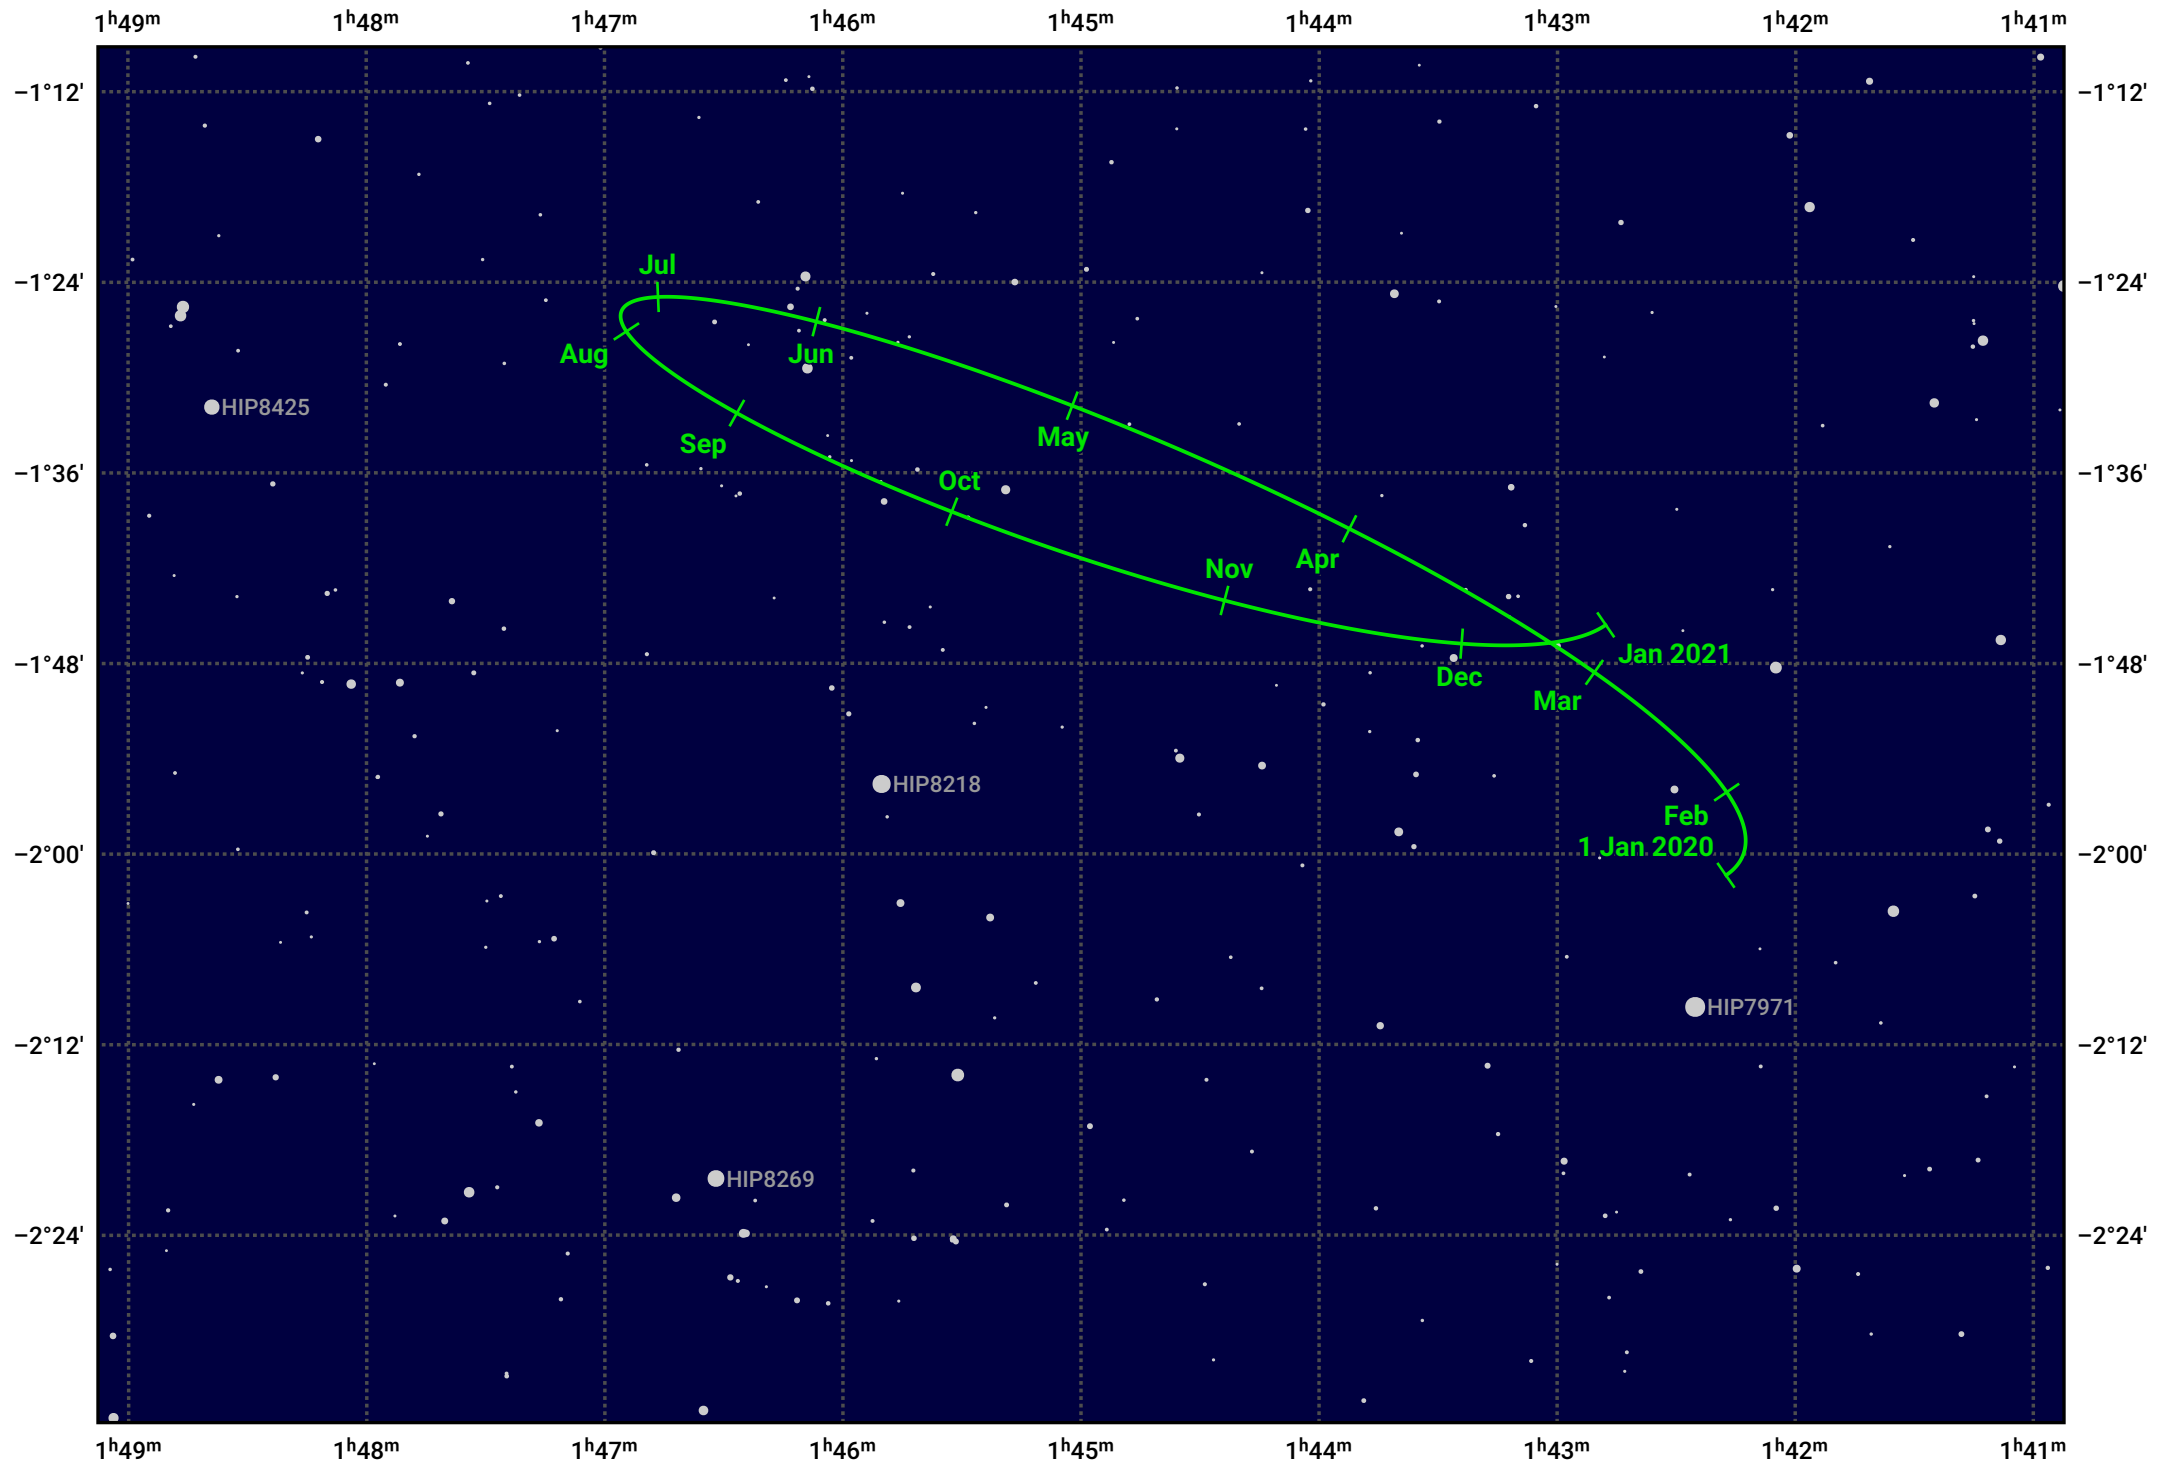

The path of Eris in 2020

© Dominic Ford 2011–2024. Date markers placed at midnight UTC. Downloaded from <https://in-the-sky.org>

Magnitude scale: 14.0 13.0 12.0 11.0 10.0 9.0 8.0 7.0

— Ecliptic Plane

Galaxy Bright nebula Open cluster Globular cluster

Date	Mag
2020 Jan 1	18.7
2020 Apr 1	18.7
2020 Jul 1	18.7
2020 Oct 1	18.6
2021 Jan 1	18.7