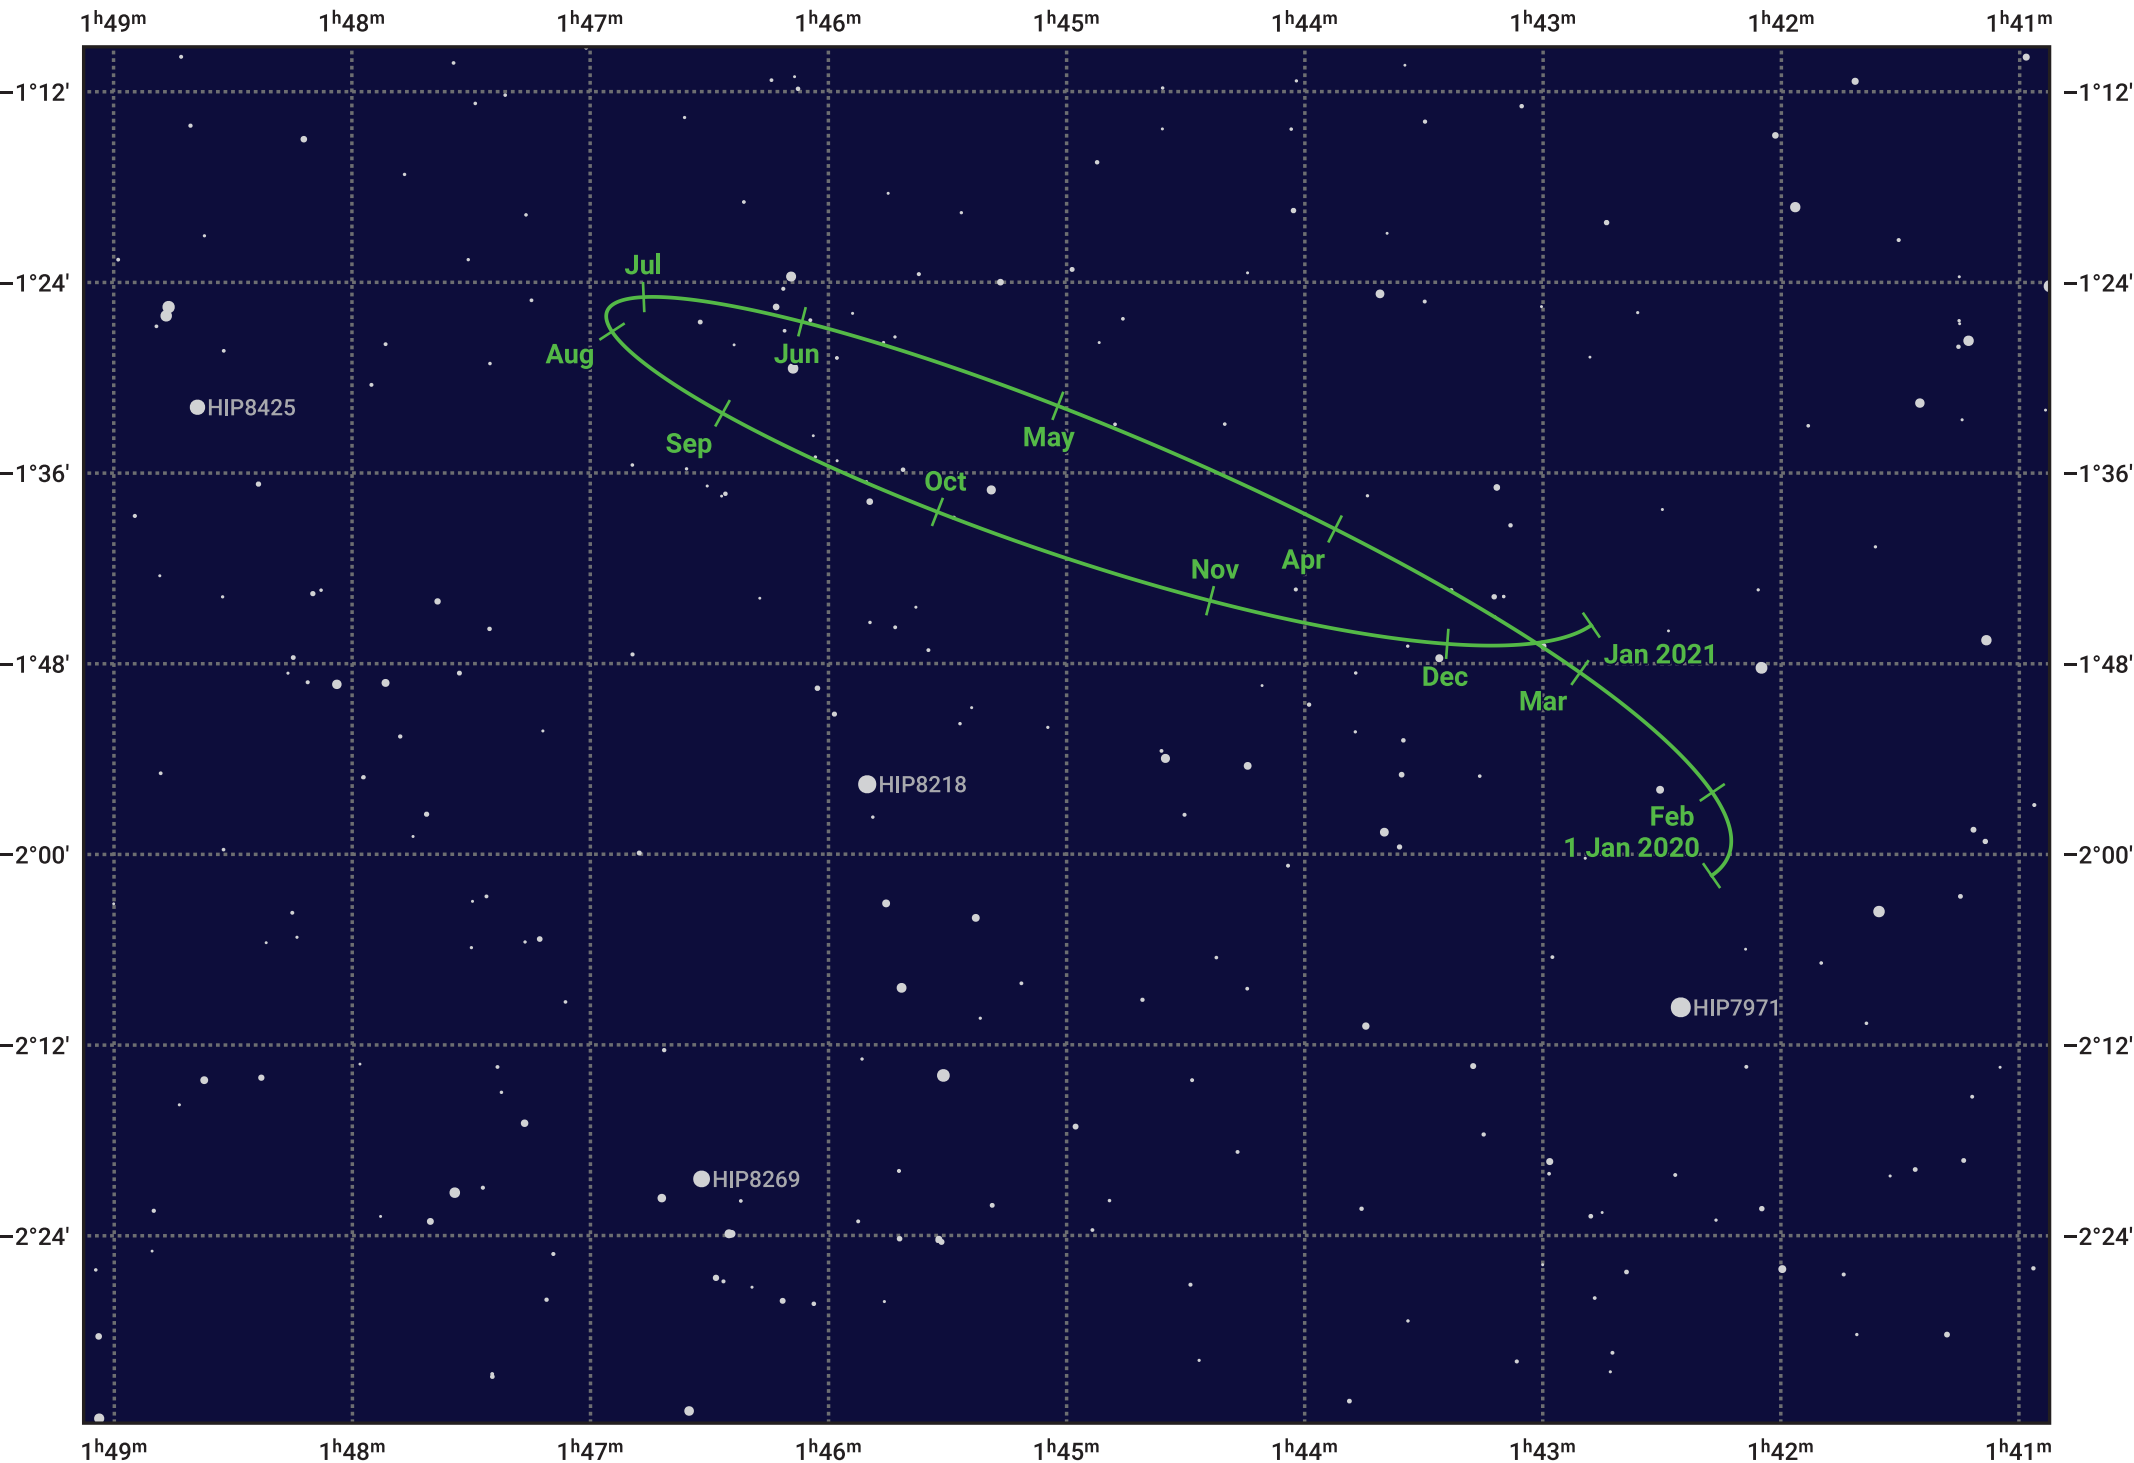

The path of Eris in 2020

© Dominic Ford 2011–2024. Date markers placed at midnight UTC. Downloaded from <https://in-the-sky.org>

Magnitude scale: · 14.0 · 13.0 · 12.0 · 11.0 · 10.0 · 9.0 · 8.0 · 7.0

— Ecliptic Plane

- Galaxy
- Bright nebula
- Open cluster
- ⊕ Globular cluster

Date	Mag
2020 Jan 1	18.7
2020 Apr 1	18.7
2020 Jul 1	18.7
2020 Oct 1	18.6
2021 Jan 1	18.7