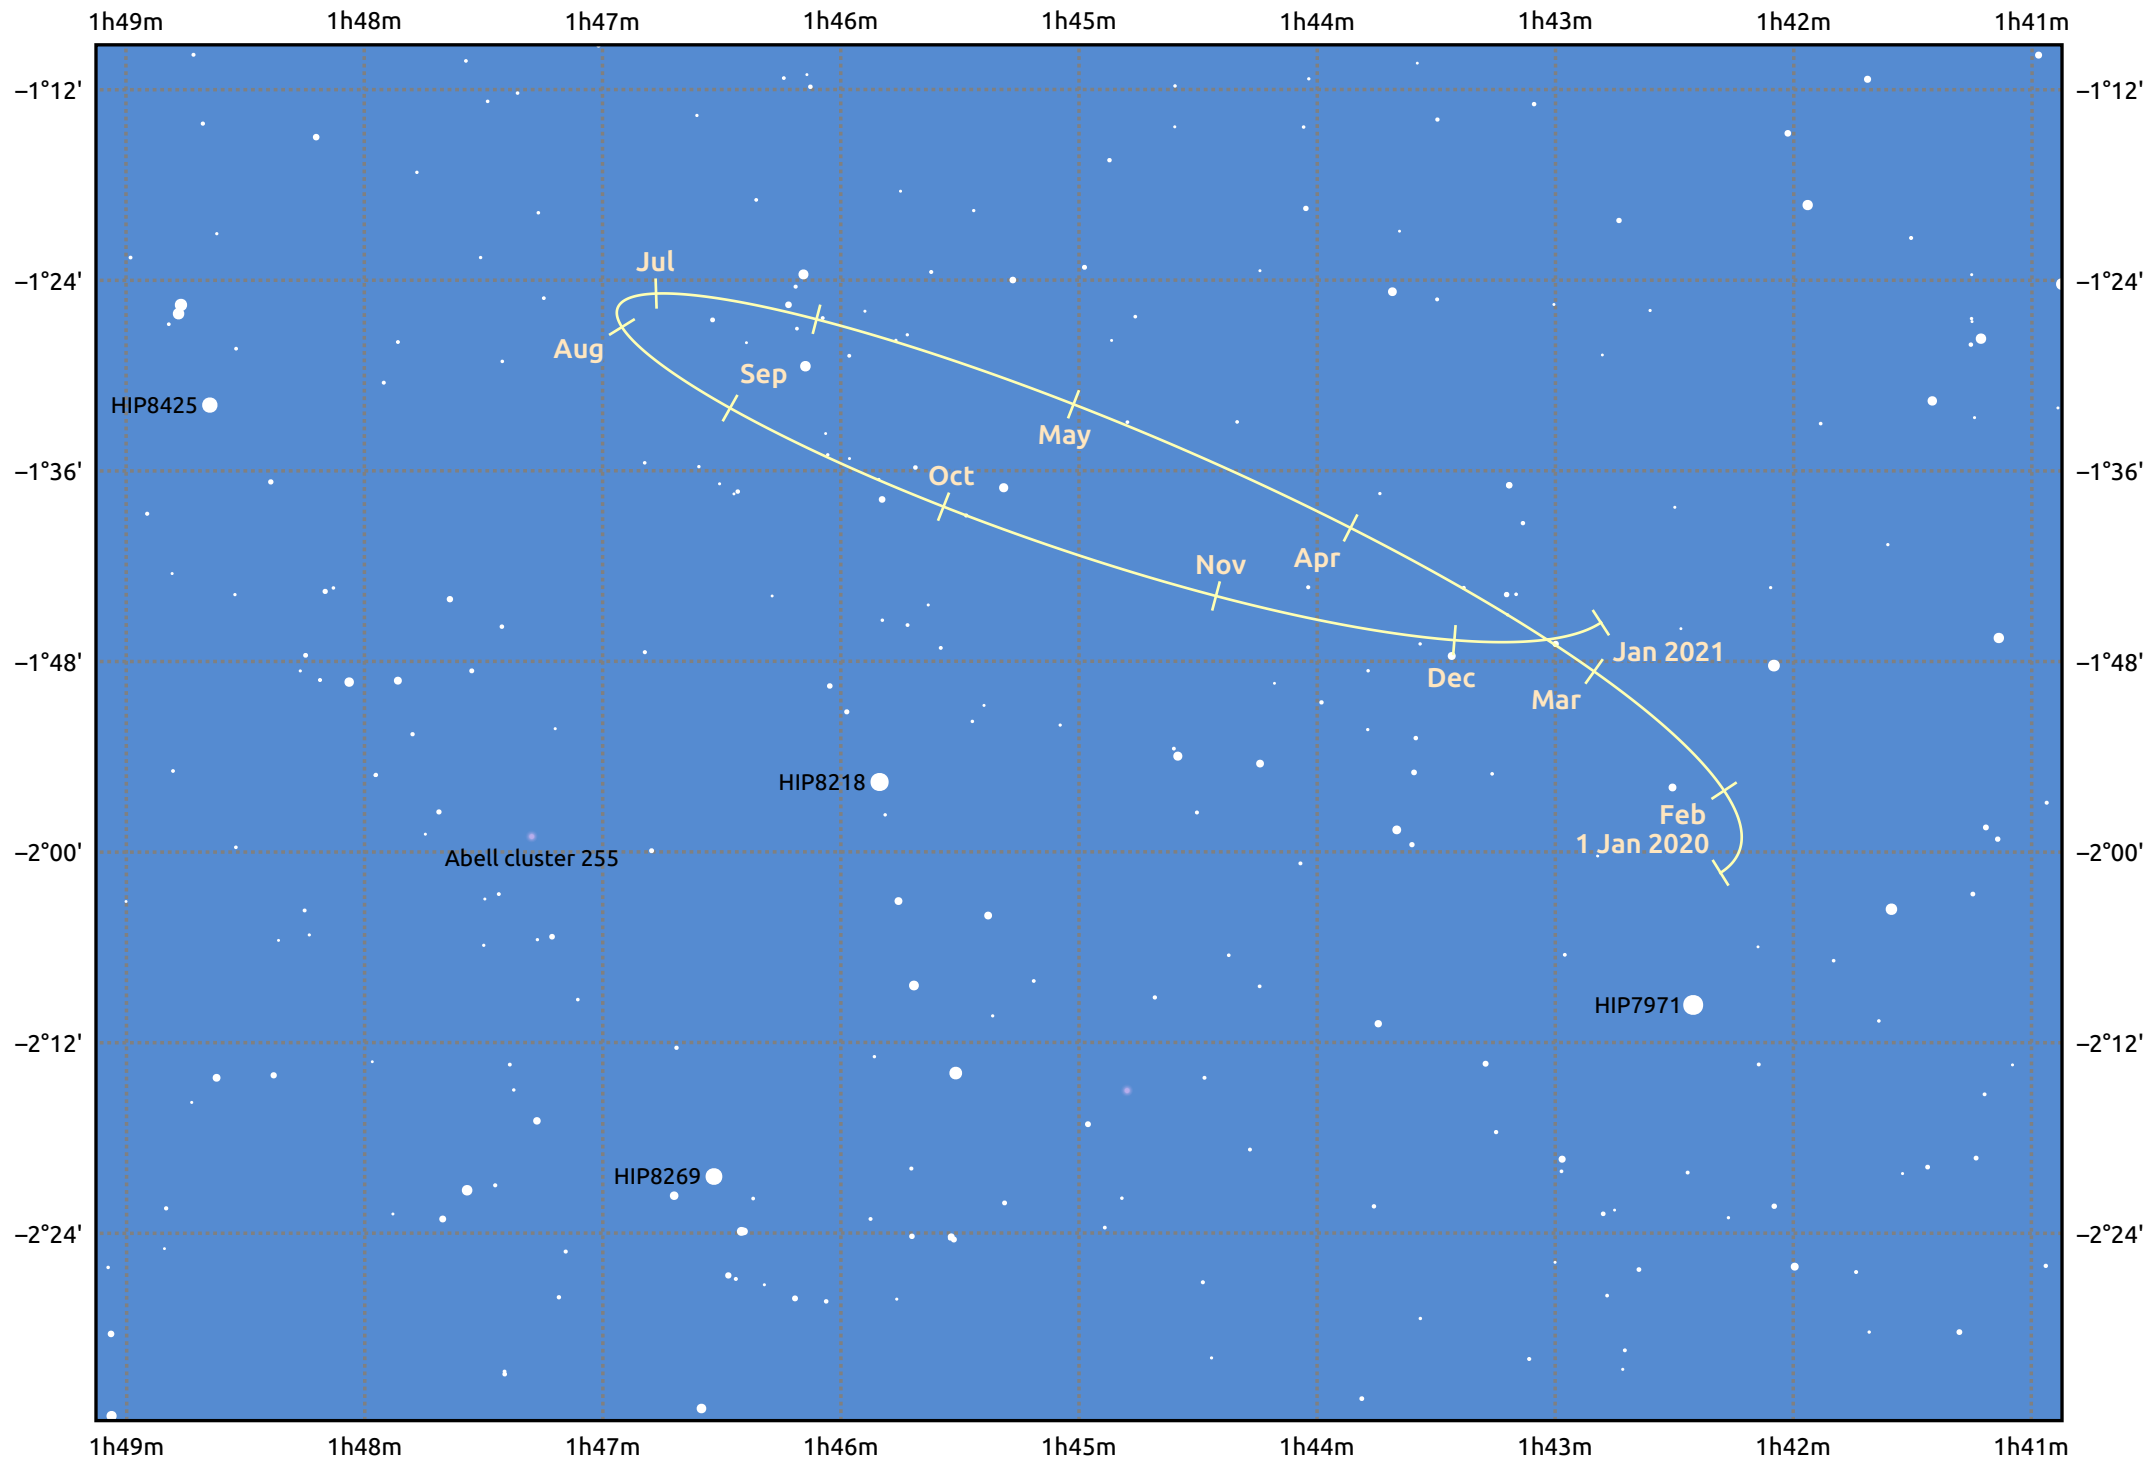

The path of Eris in 2020

© Dominic Ford 2011–2025. Date markers placed at midnight UTC. Downloaded from <https://in-the-sky.org>

Magnitude scale: · 14.0 · 13.0 · 12.0 · 11.0 · 10.0 · 9.0 · 8.0 · 7.0

— Ecliptic Plane

Galaxy Bright nebula Open cluster Globular cluster Planetary nebula

Date	Mag
2020 Jan 1	18.7
2020 Apr 1	18.7
2020 Jul 1	18.7
2020 Oct 1	18.6
2021 Jan 1	18.7