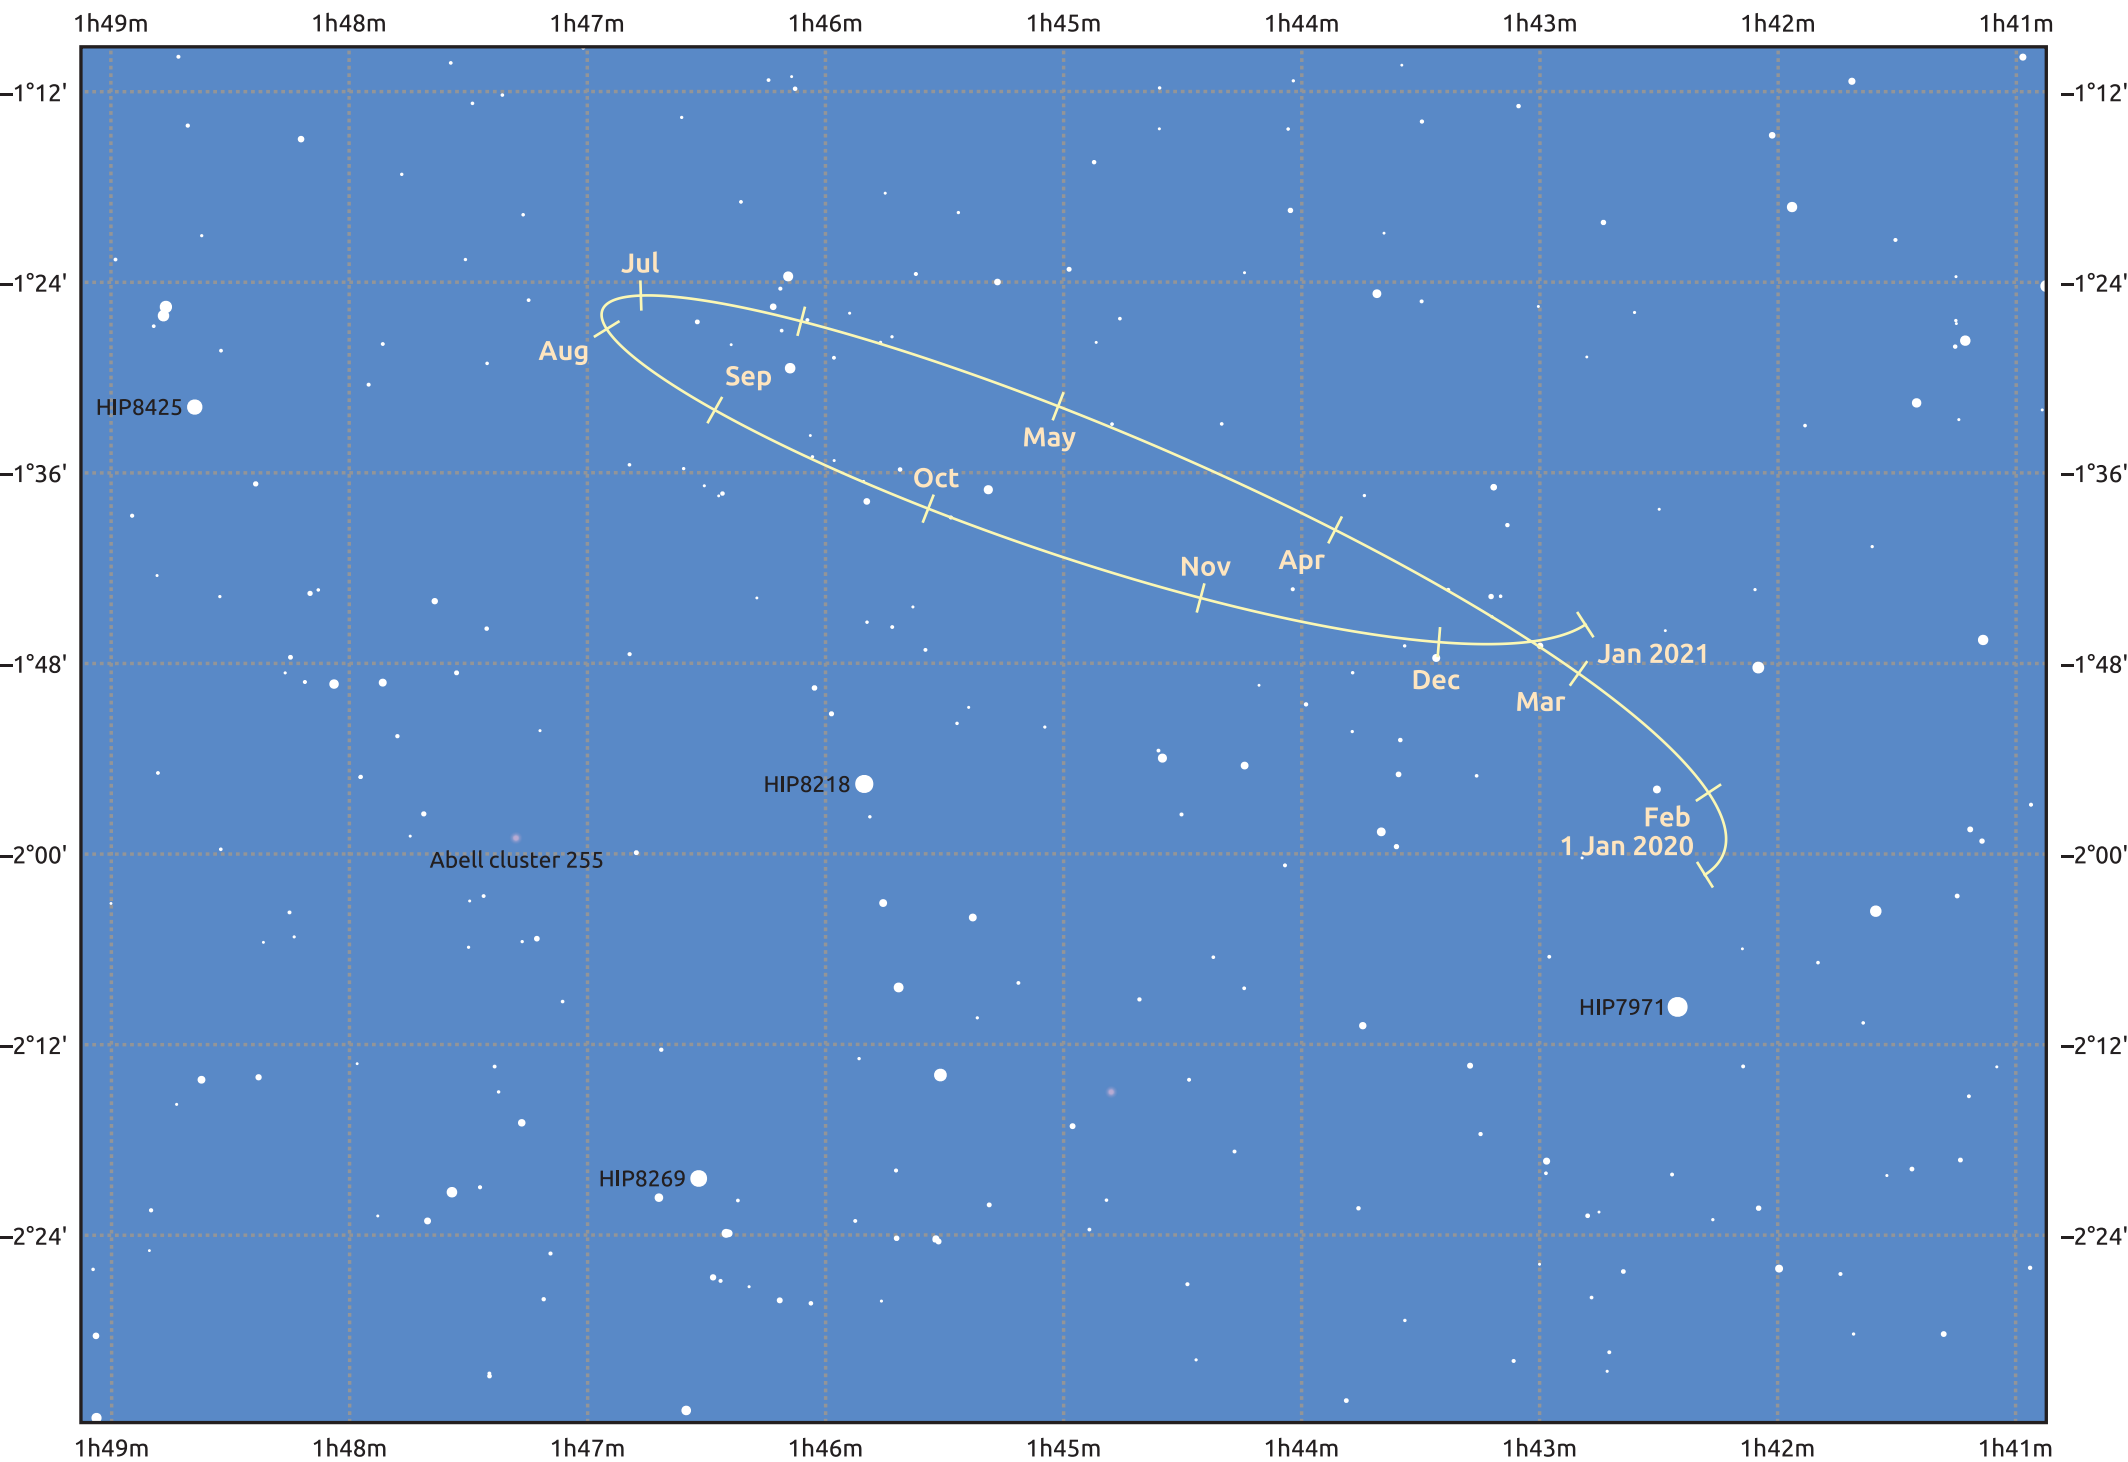

The path of Eris in 2020

© Dominic Ford 2011–2025. Date markers placed at midnight UTC. Downloaded from <https://in-the-sky.org>

Magnitude scale: 14.0 13.0 12.0 11.0 10.0 9.0 8.0 7.0

— Ecliptic Plane

Galaxy Bright nebula Open cluster Globular cluster Planetary nebula

Date	Mag
2020 Jan 1	18.7
2020 Apr 1	18.7
2020 Jul 1	18.7
2020 Oct 1	18.6
2021 Jan 1	18.7