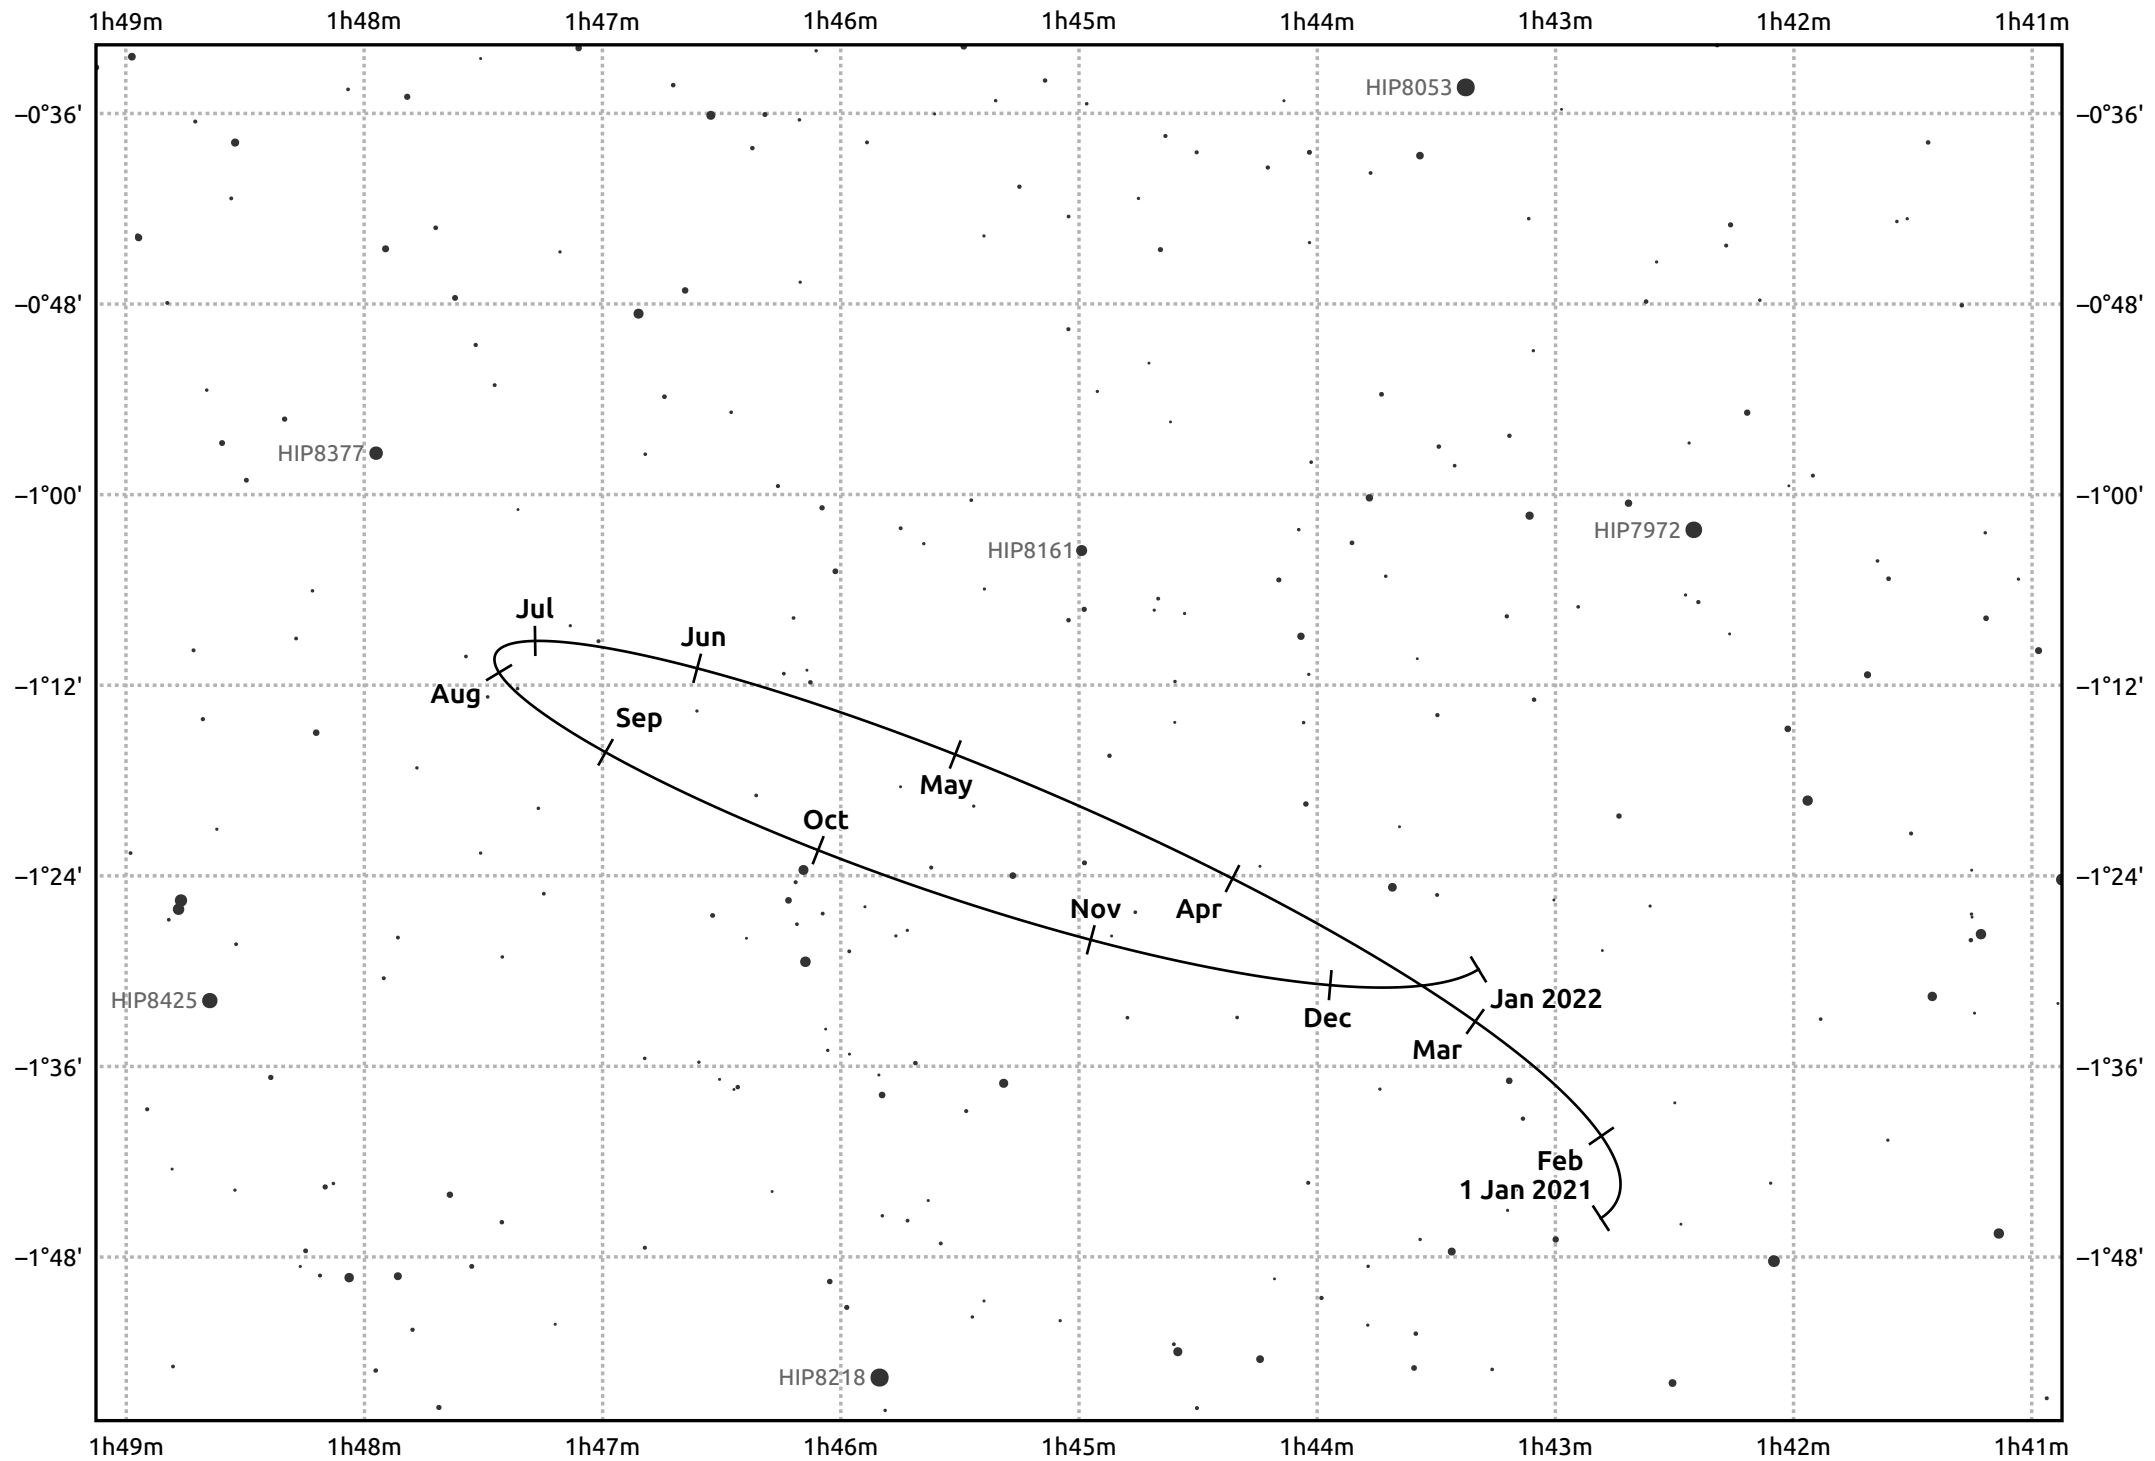

# The path of Eris in 2021

© Dominic Ford 2011–2025. Date markers placed at midnight UTC. Downloaded from <https://in-the-sky.org>

Magnitude scale: ·14.0 ·13.0 ·12.0 ·11.0 ·10.0 ●9.0 ●8.0

— Ecliptic Plane

- Galaxy
- Bright nebula
- Open cluster
- ⊕ Globular cluster
- ⊕ Planetary nebula

Date	Mag
2021 Jan 1	18.7
2021 Apr 1	18.7
2021 Jul 1	18.7
2021 Oct 1	18.6
2022 Jan 1	18.7