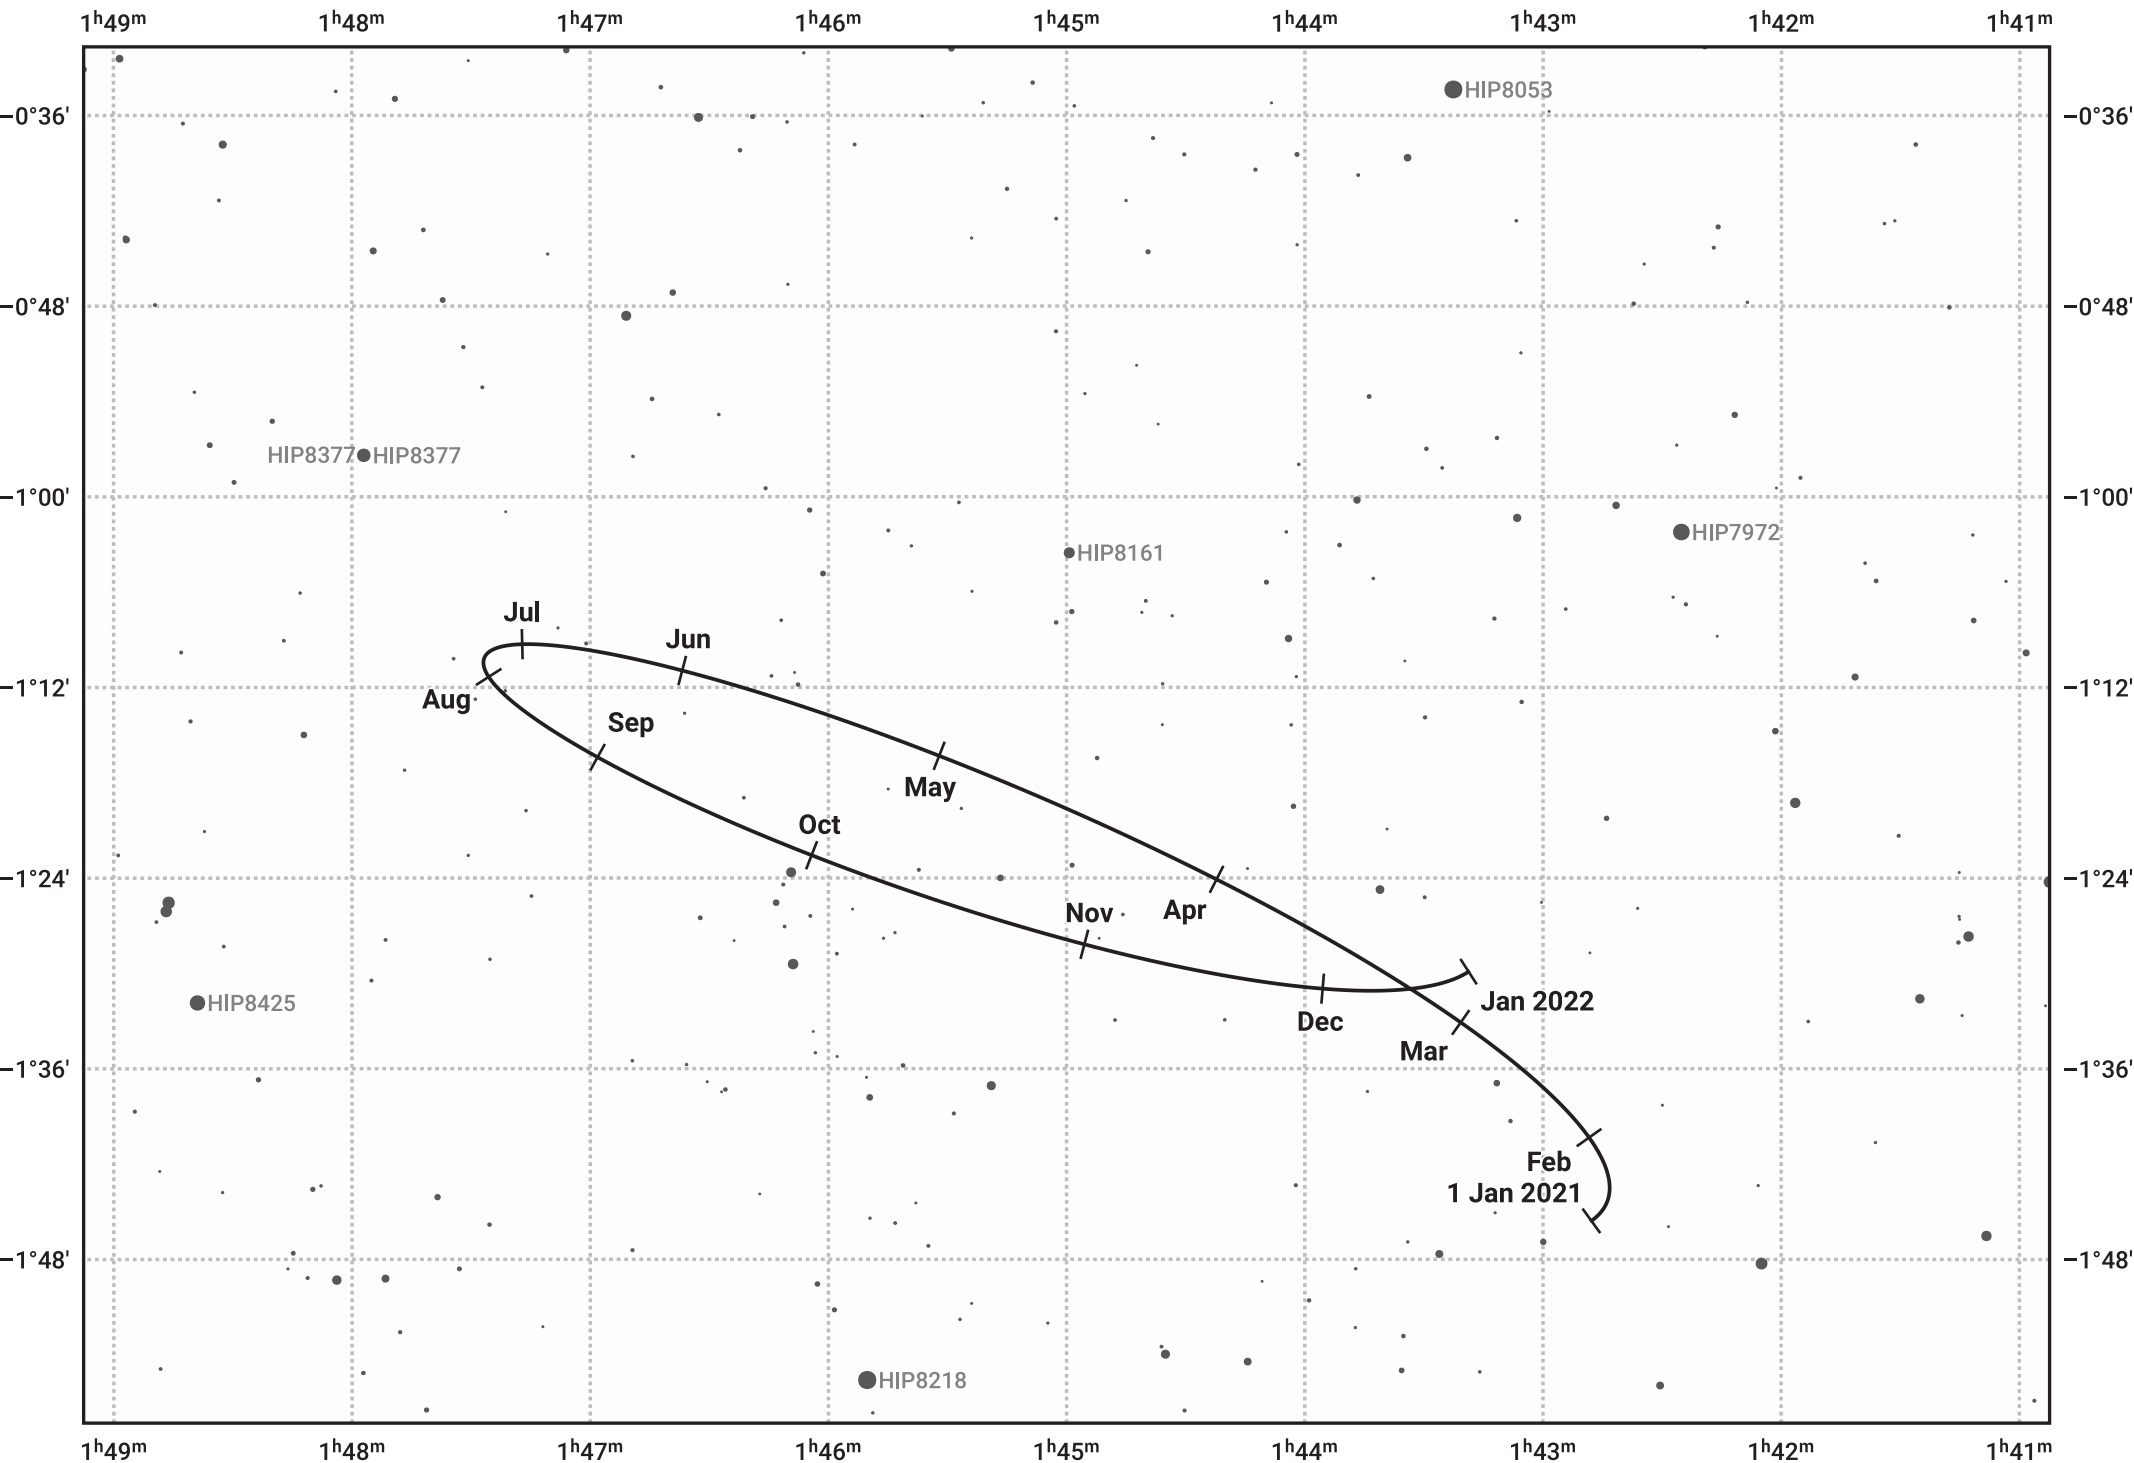

# The path of Eris in 2021

© Dominic Ford 2011–2024. Date markers placed at midnight UTC. Downloaded from <https://in-the-sky.org>

Magnitude scale:    • 14.0    • 13.0    • 12.0    • 11.0    • 10.0    • 9.0    • 8.0

— Ecliptic Plane

● Galaxy    ■ Bright nebula    ● Open cluster    ⊕ Globular cluster

Date	Mag
2021 Jan 1	18.7
2021 Apr 1	18.7
2021 Jul 1	18.7
2021 Oct 1	18.6
2022 Jan 1	18.7