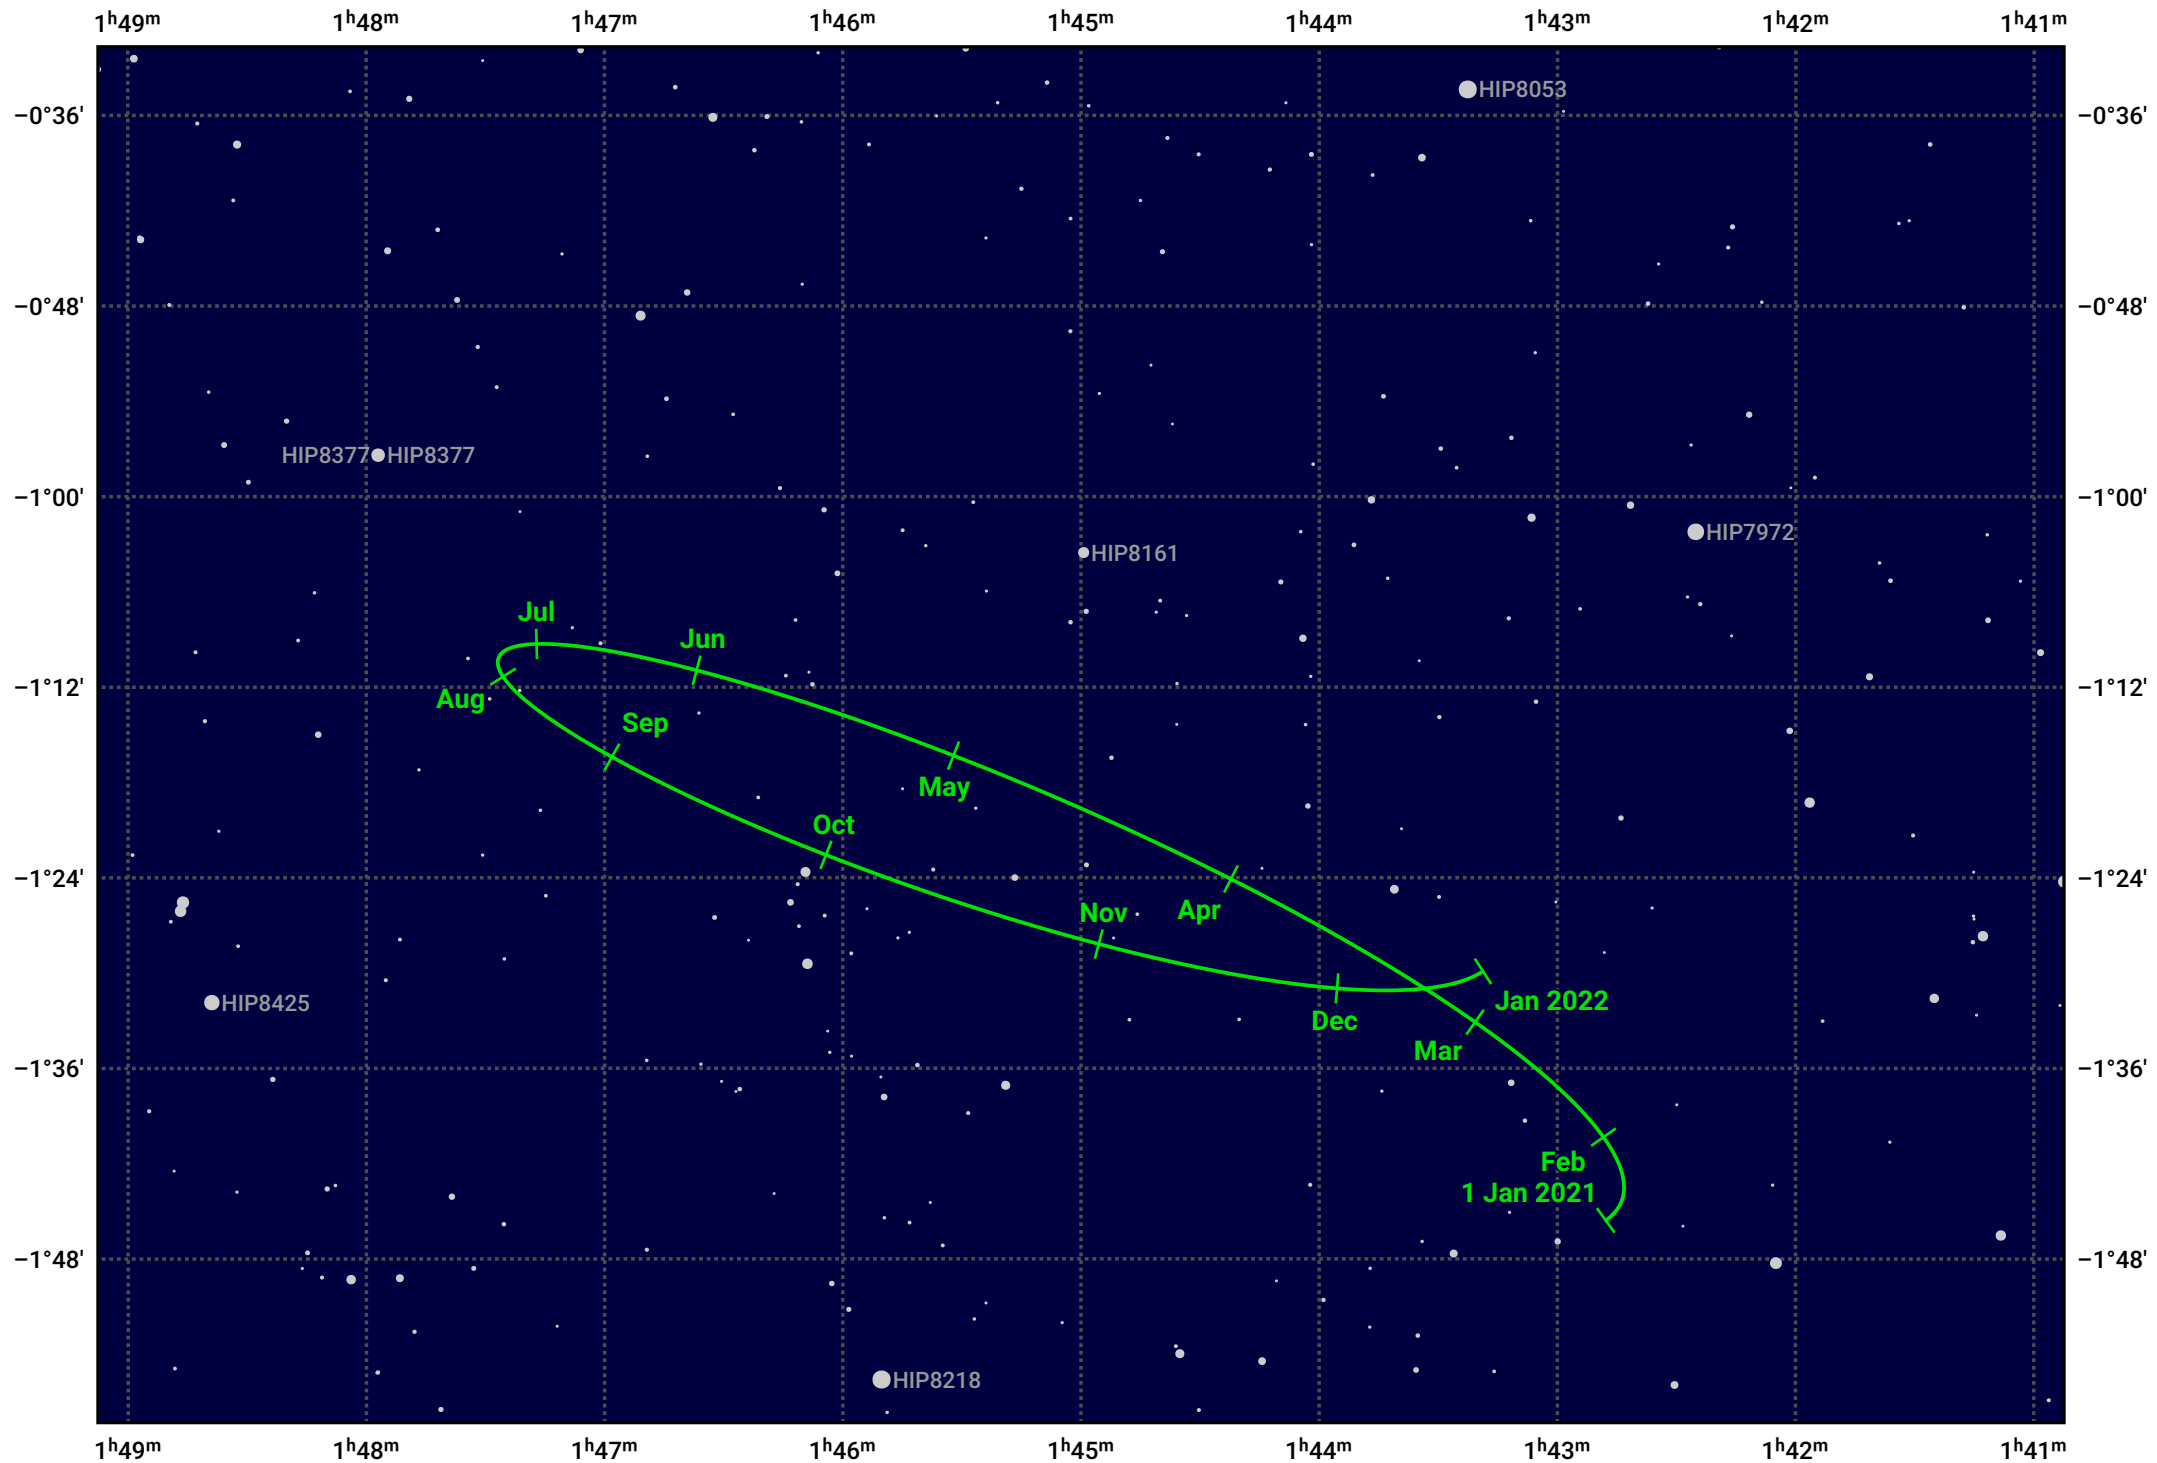

# The path of Eris in 2021

© Dominic Ford 2011–2024. Date markers placed at midnight UTC. Downloaded from <https://in-the-sky.org>

Magnitude scale: ·14.0 ·13.0 ·12.0 ·11.0 ·10.0 ●9.0 ●8.0

— Ecliptic Plane

● Galaxy ■ Bright nebula ● Open cluster ● Globular cluster

Date	Mag
2021 Jan 1	18.7
2021 Apr 1	18.7
2021 Jul 1	18.7
2021 Oct 1	18.6
2022 Jan 1	18.7