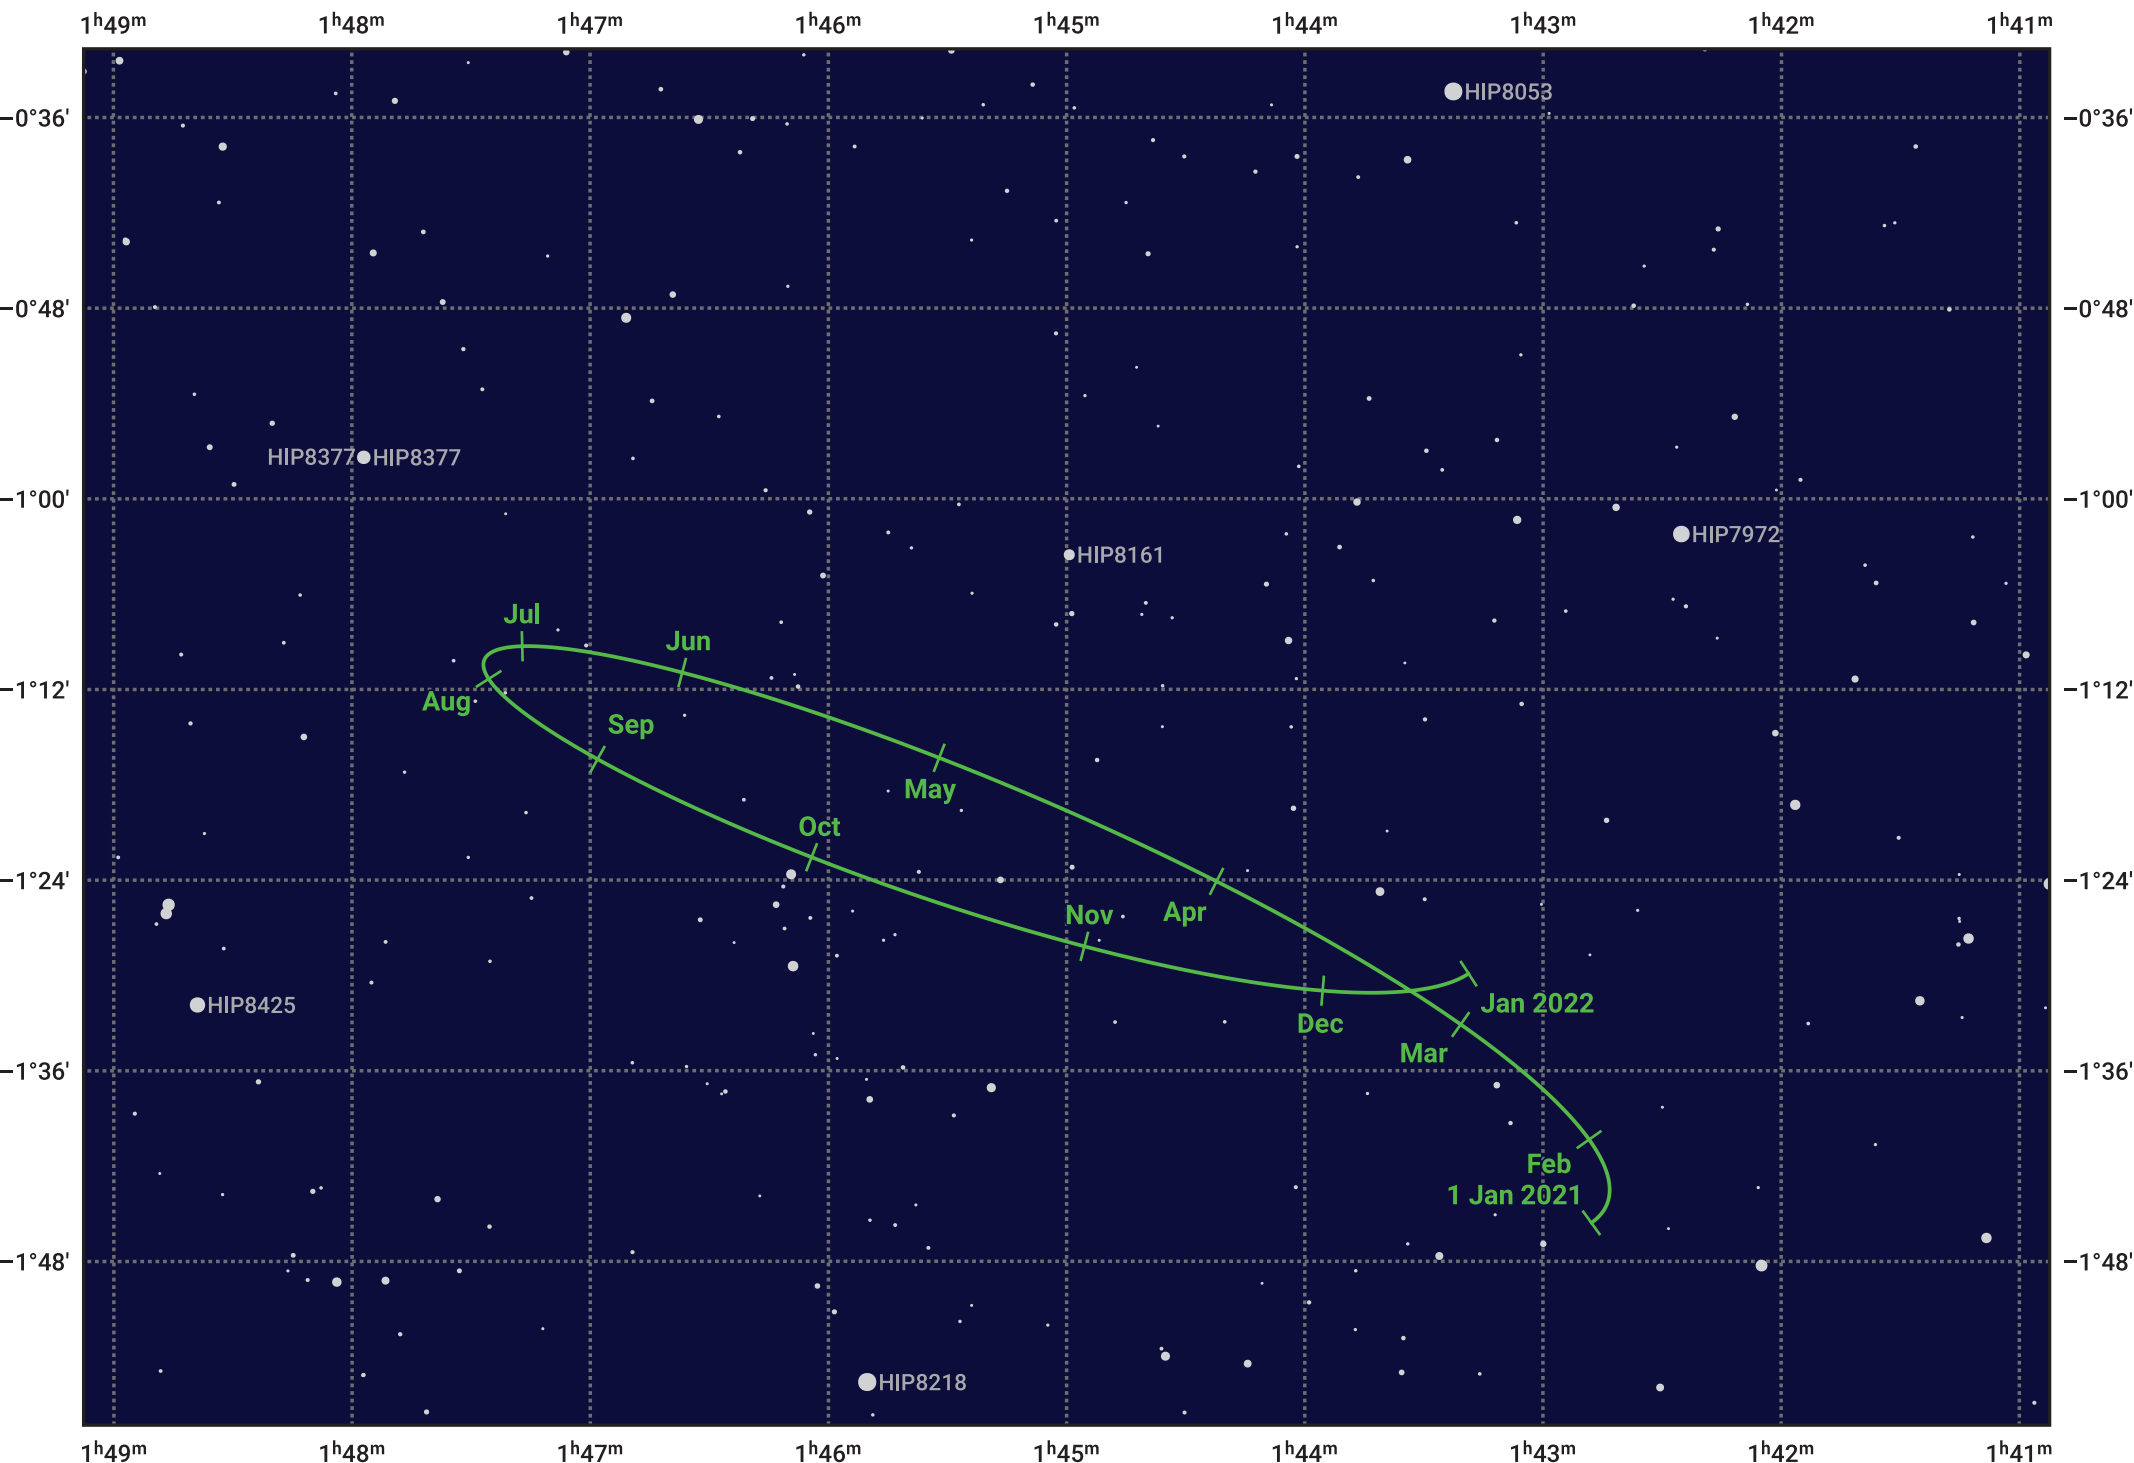

The path of Eris in 2021

© Dominic Ford 2011–2024. Date markers placed at midnight UTC. Downloaded from <https://in-the-sky.org>

Magnitude scale: • 14.0 • 13.0 • 12.0 • 11.0 • 10.0 • 9.0 • 8.0

— Ecliptic Plane

- Galaxy
- Bright nebula
- Open cluster
- ⊕ Globular cluster

Date	Mag
2021 Jan 1	18.7
2021 Apr 1	18.7
2021 Jul 1	18.7
2021 Oct 1	18.6
2022 Jan 1	18.7