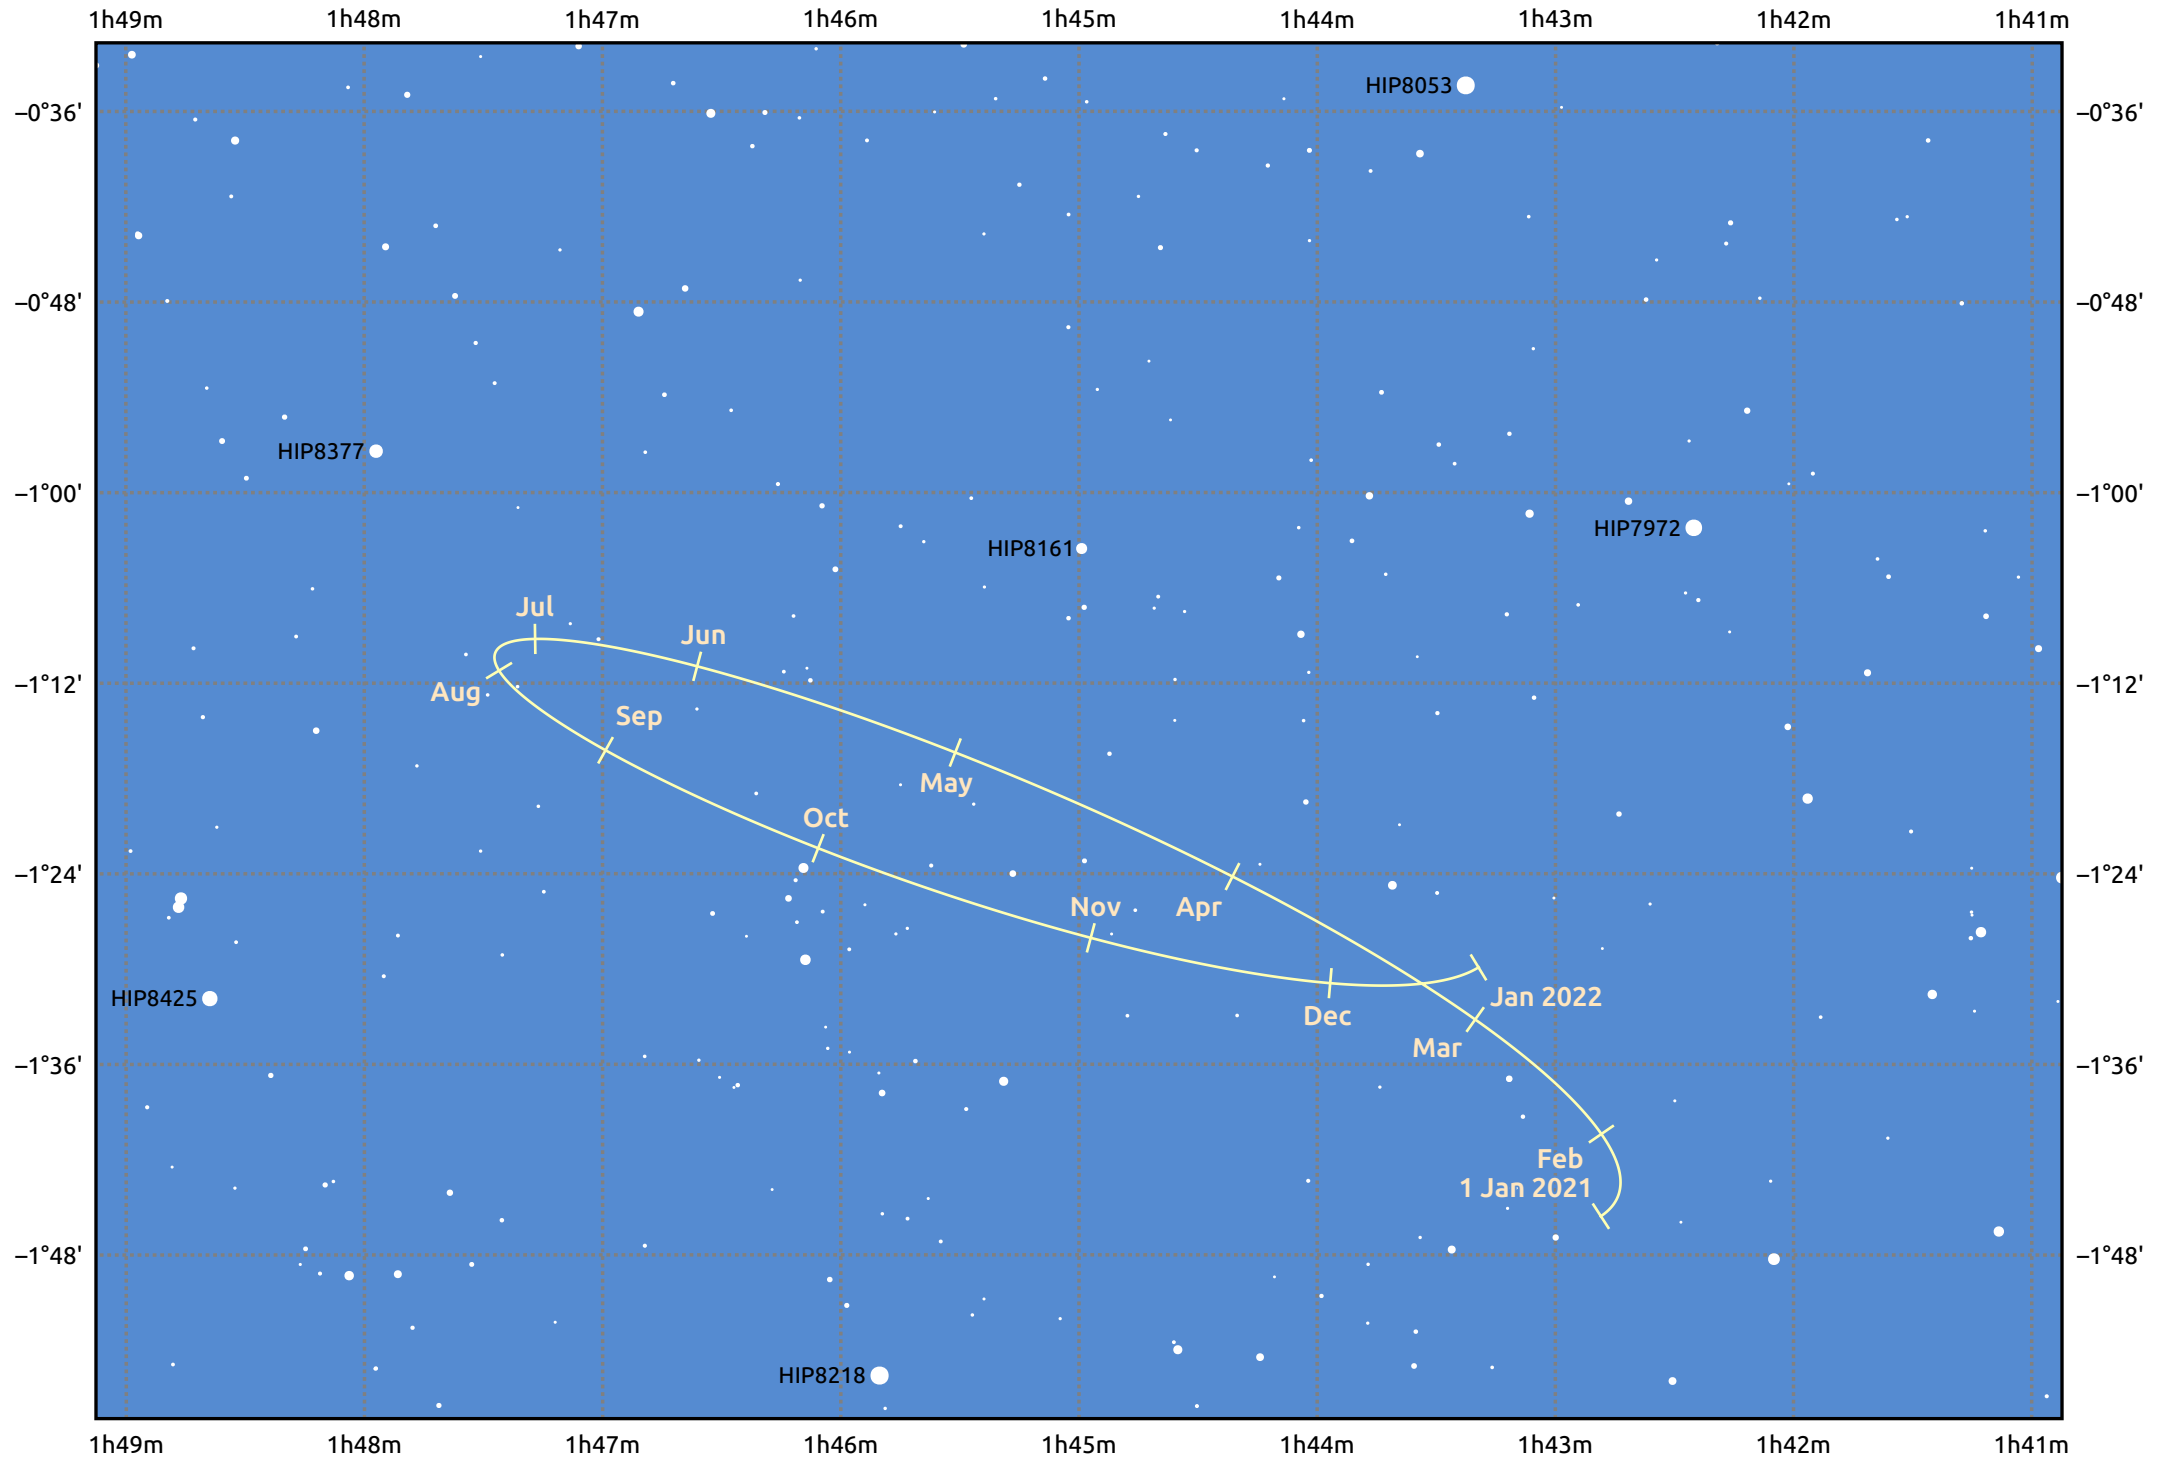

The path of Eris in 2021

© Dominic Ford 2011–2025. Date markers placed at midnight UTC. Downloaded from <https://in-the-sky.org>

Magnitude scale: · 14.0 · 13.0 · 12.0 · 11.0 · 10.0 ● 9.0 ● 8.0

— Ecliptic Plane

Galaxy Bright nebula Open cluster Globular cluster Planetary nebula

Date	Mag
2021 Jan 1	18.7
2021 Apr 1	18.7
2021 Jul 1	18.7
2021 Oct 1	18.6
2022 Jan 1	18.7