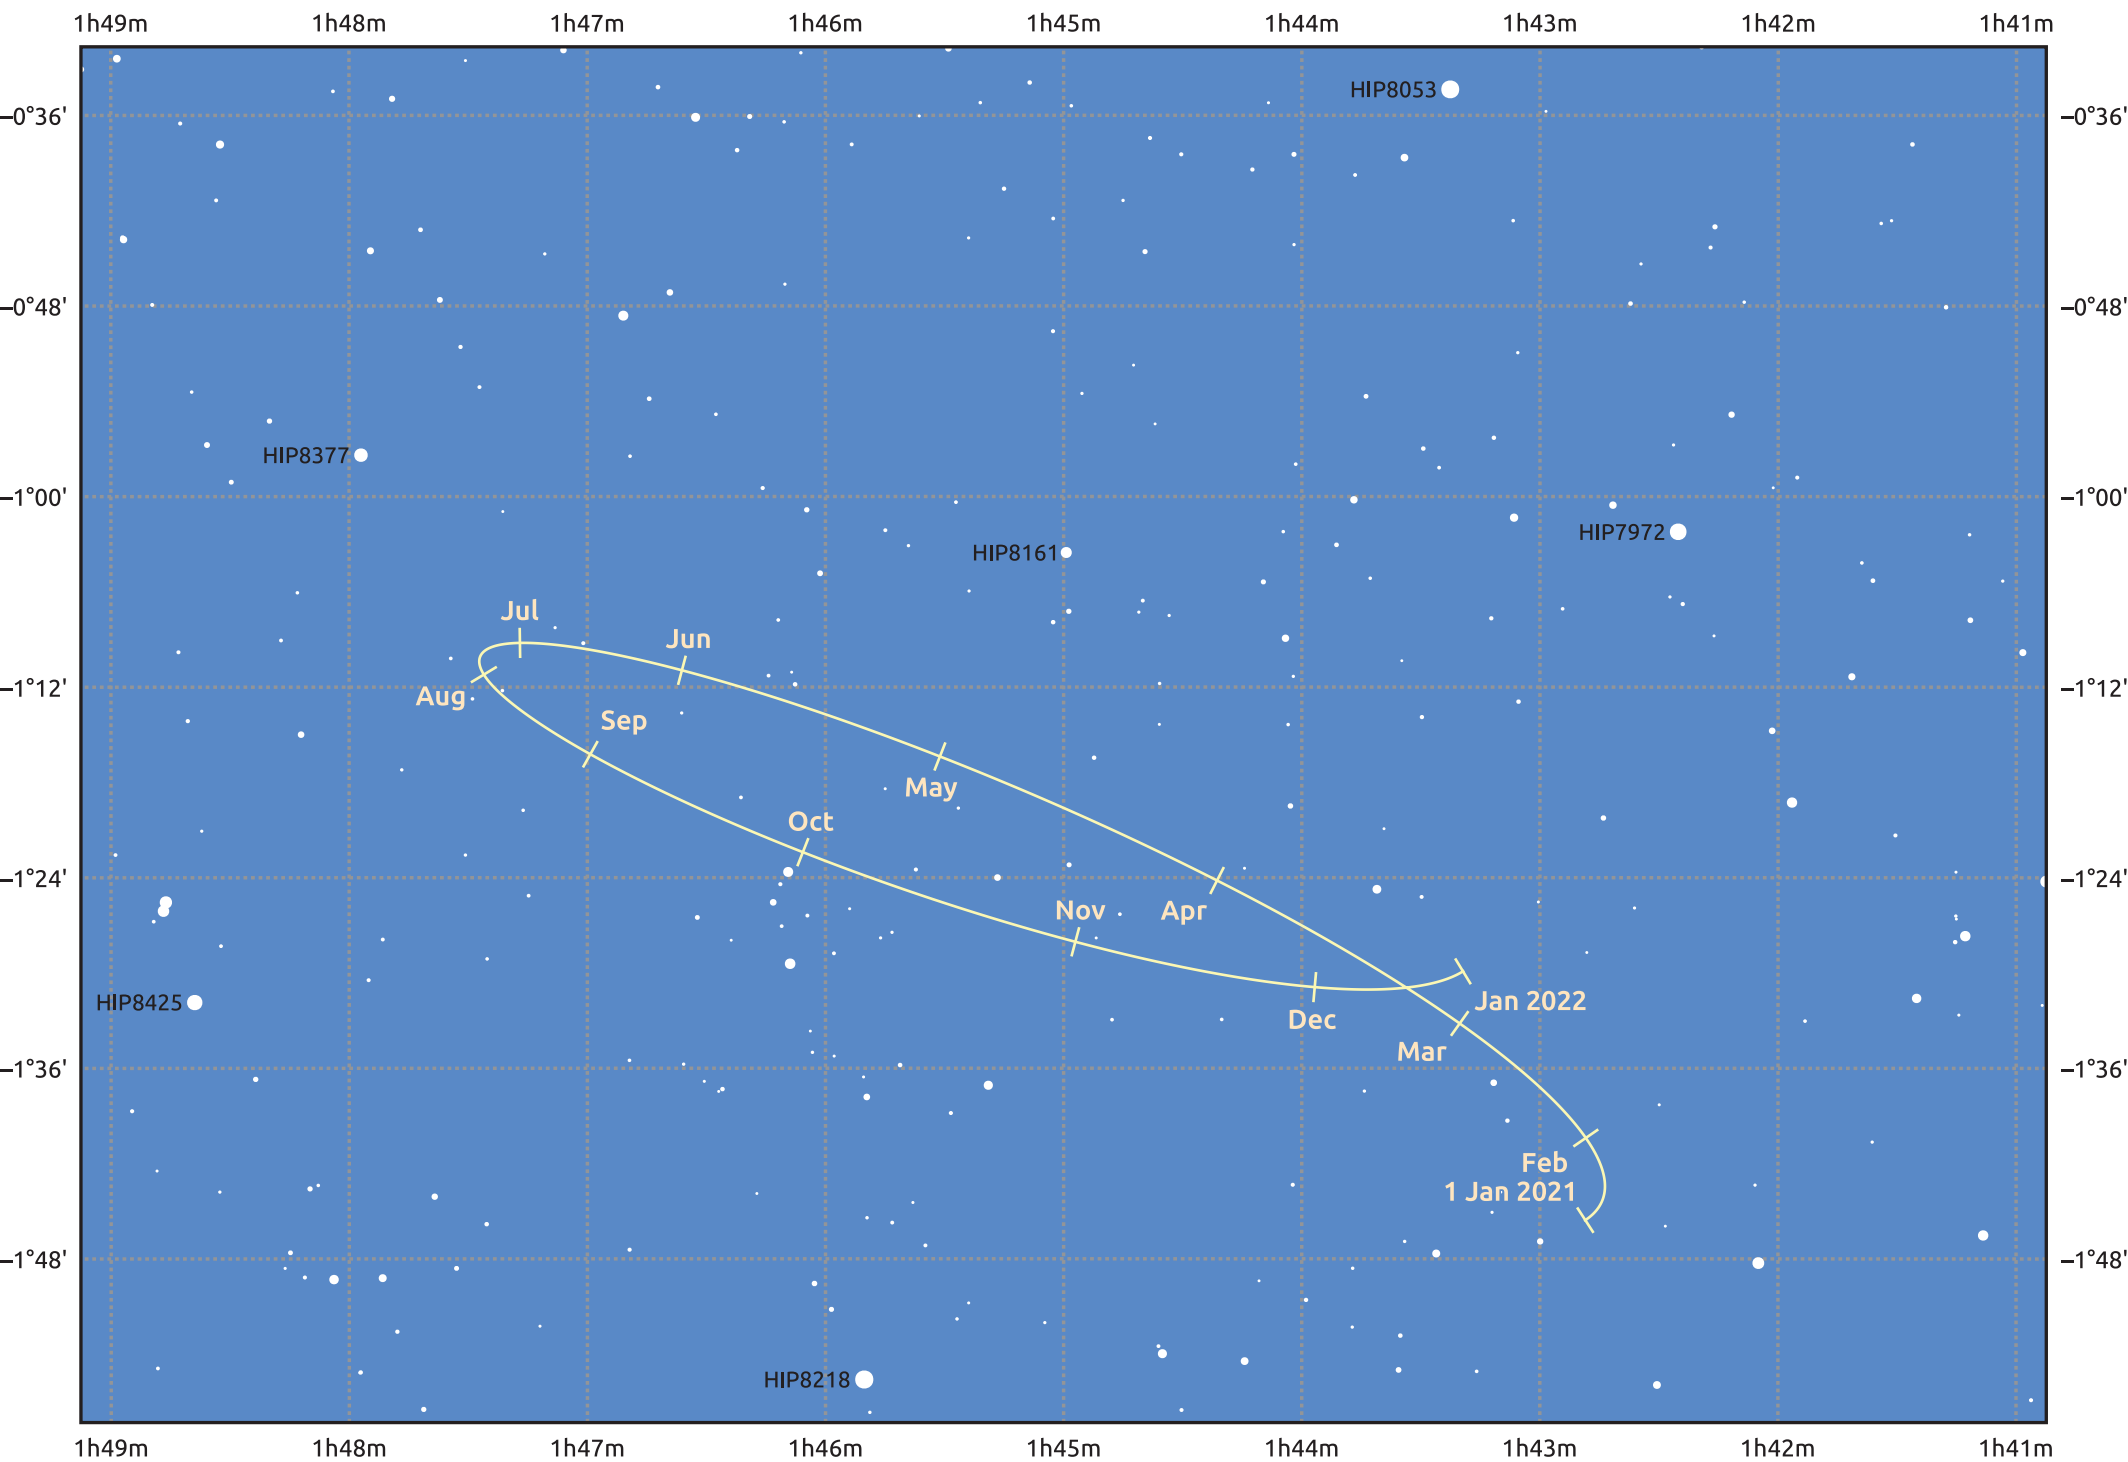

The path of Eris in 2021

© Dominic Ford 2011–2025. Date markers placed at midnight UTC. Downloaded from <https://in-the-sky.org>

Magnitude scale: • 14.0 • 13.0 • 12.0 • 11.0 • 10.0 • 9.0 ● 8.0

— Ecliptic Plane

- Galaxy
- Bright nebula
- Open cluster
- Globular cluster
- ◇ Planetary nebula

Date	Mag
2021 Jan 1	18.7
2021 Apr 1	18.7
2021 Jul 1	18.7
2021 Oct 1	18.6
2022 Jan 1	18.7