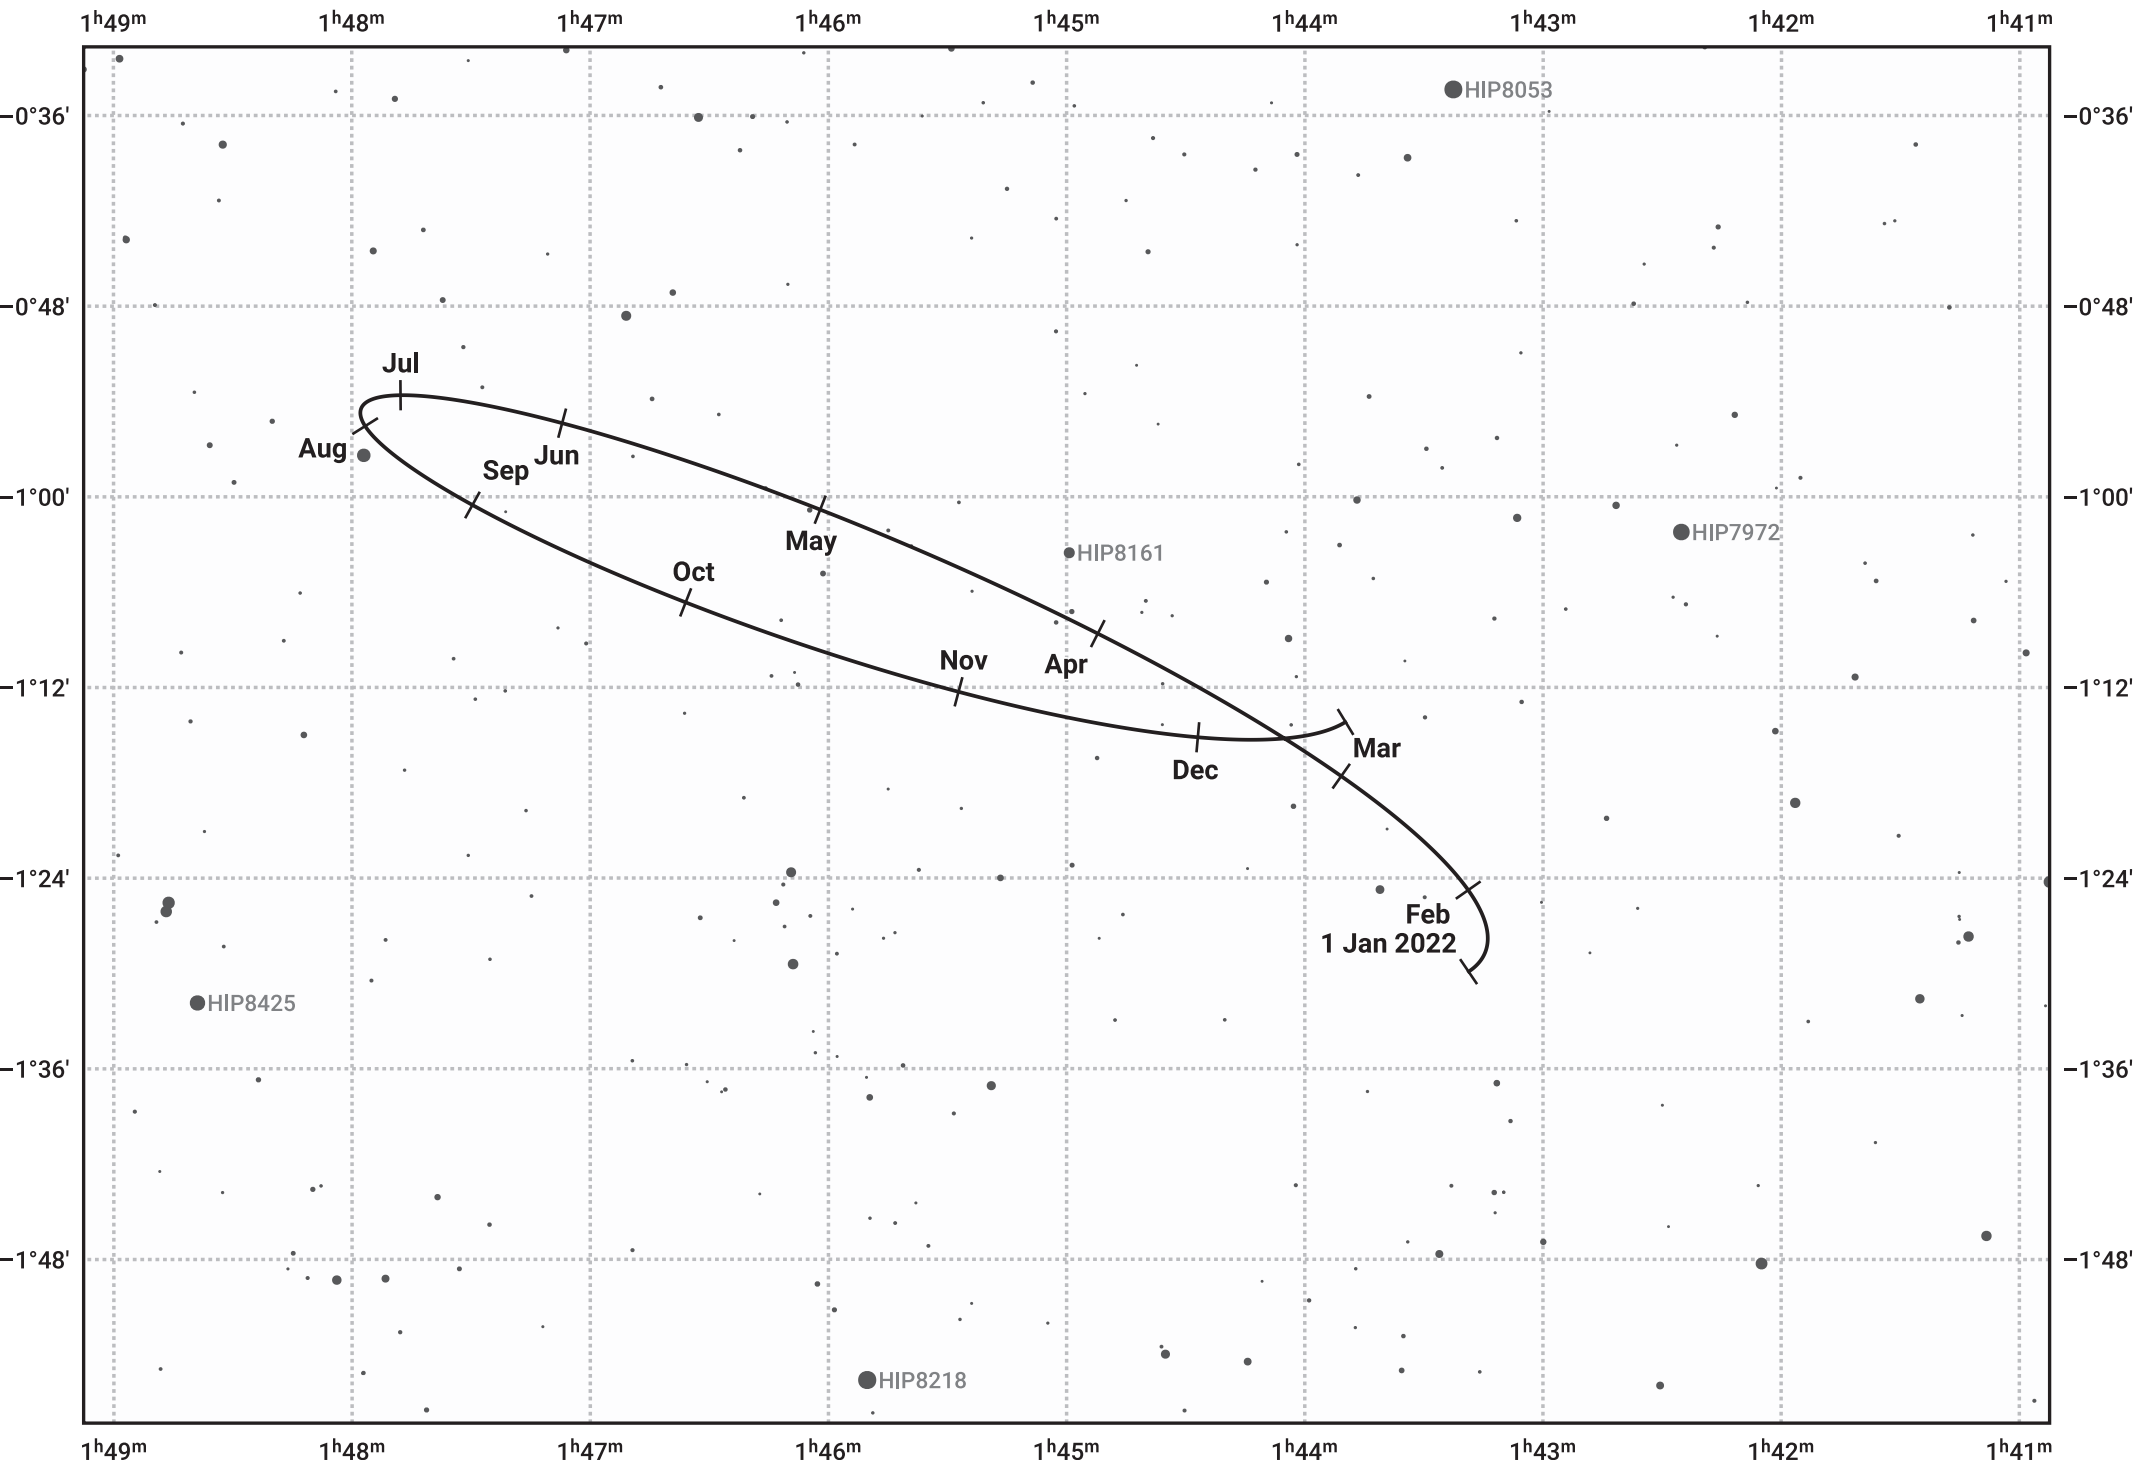

# The path of Eris in 2022

© Dominic Ford 2011–2024. Date markers placed at midnight UTC. Downloaded from <https://in-the-sky.org>

Magnitude scale:    • 14.0    • 13.0    • 12.0    • 11.0    • 10.0    • 9.0    • 8.0

— Ecliptic Plane

- Galaxy
- Bright nebula
- Open cluster
- ⊕ Globular cluster

Date	Mag
2022 Jan 1	18.7
2022 Apr 1	18.7
2022 Jul 1	18.7
2022 Oct 1	18.6
2023 Jan 1	18.7