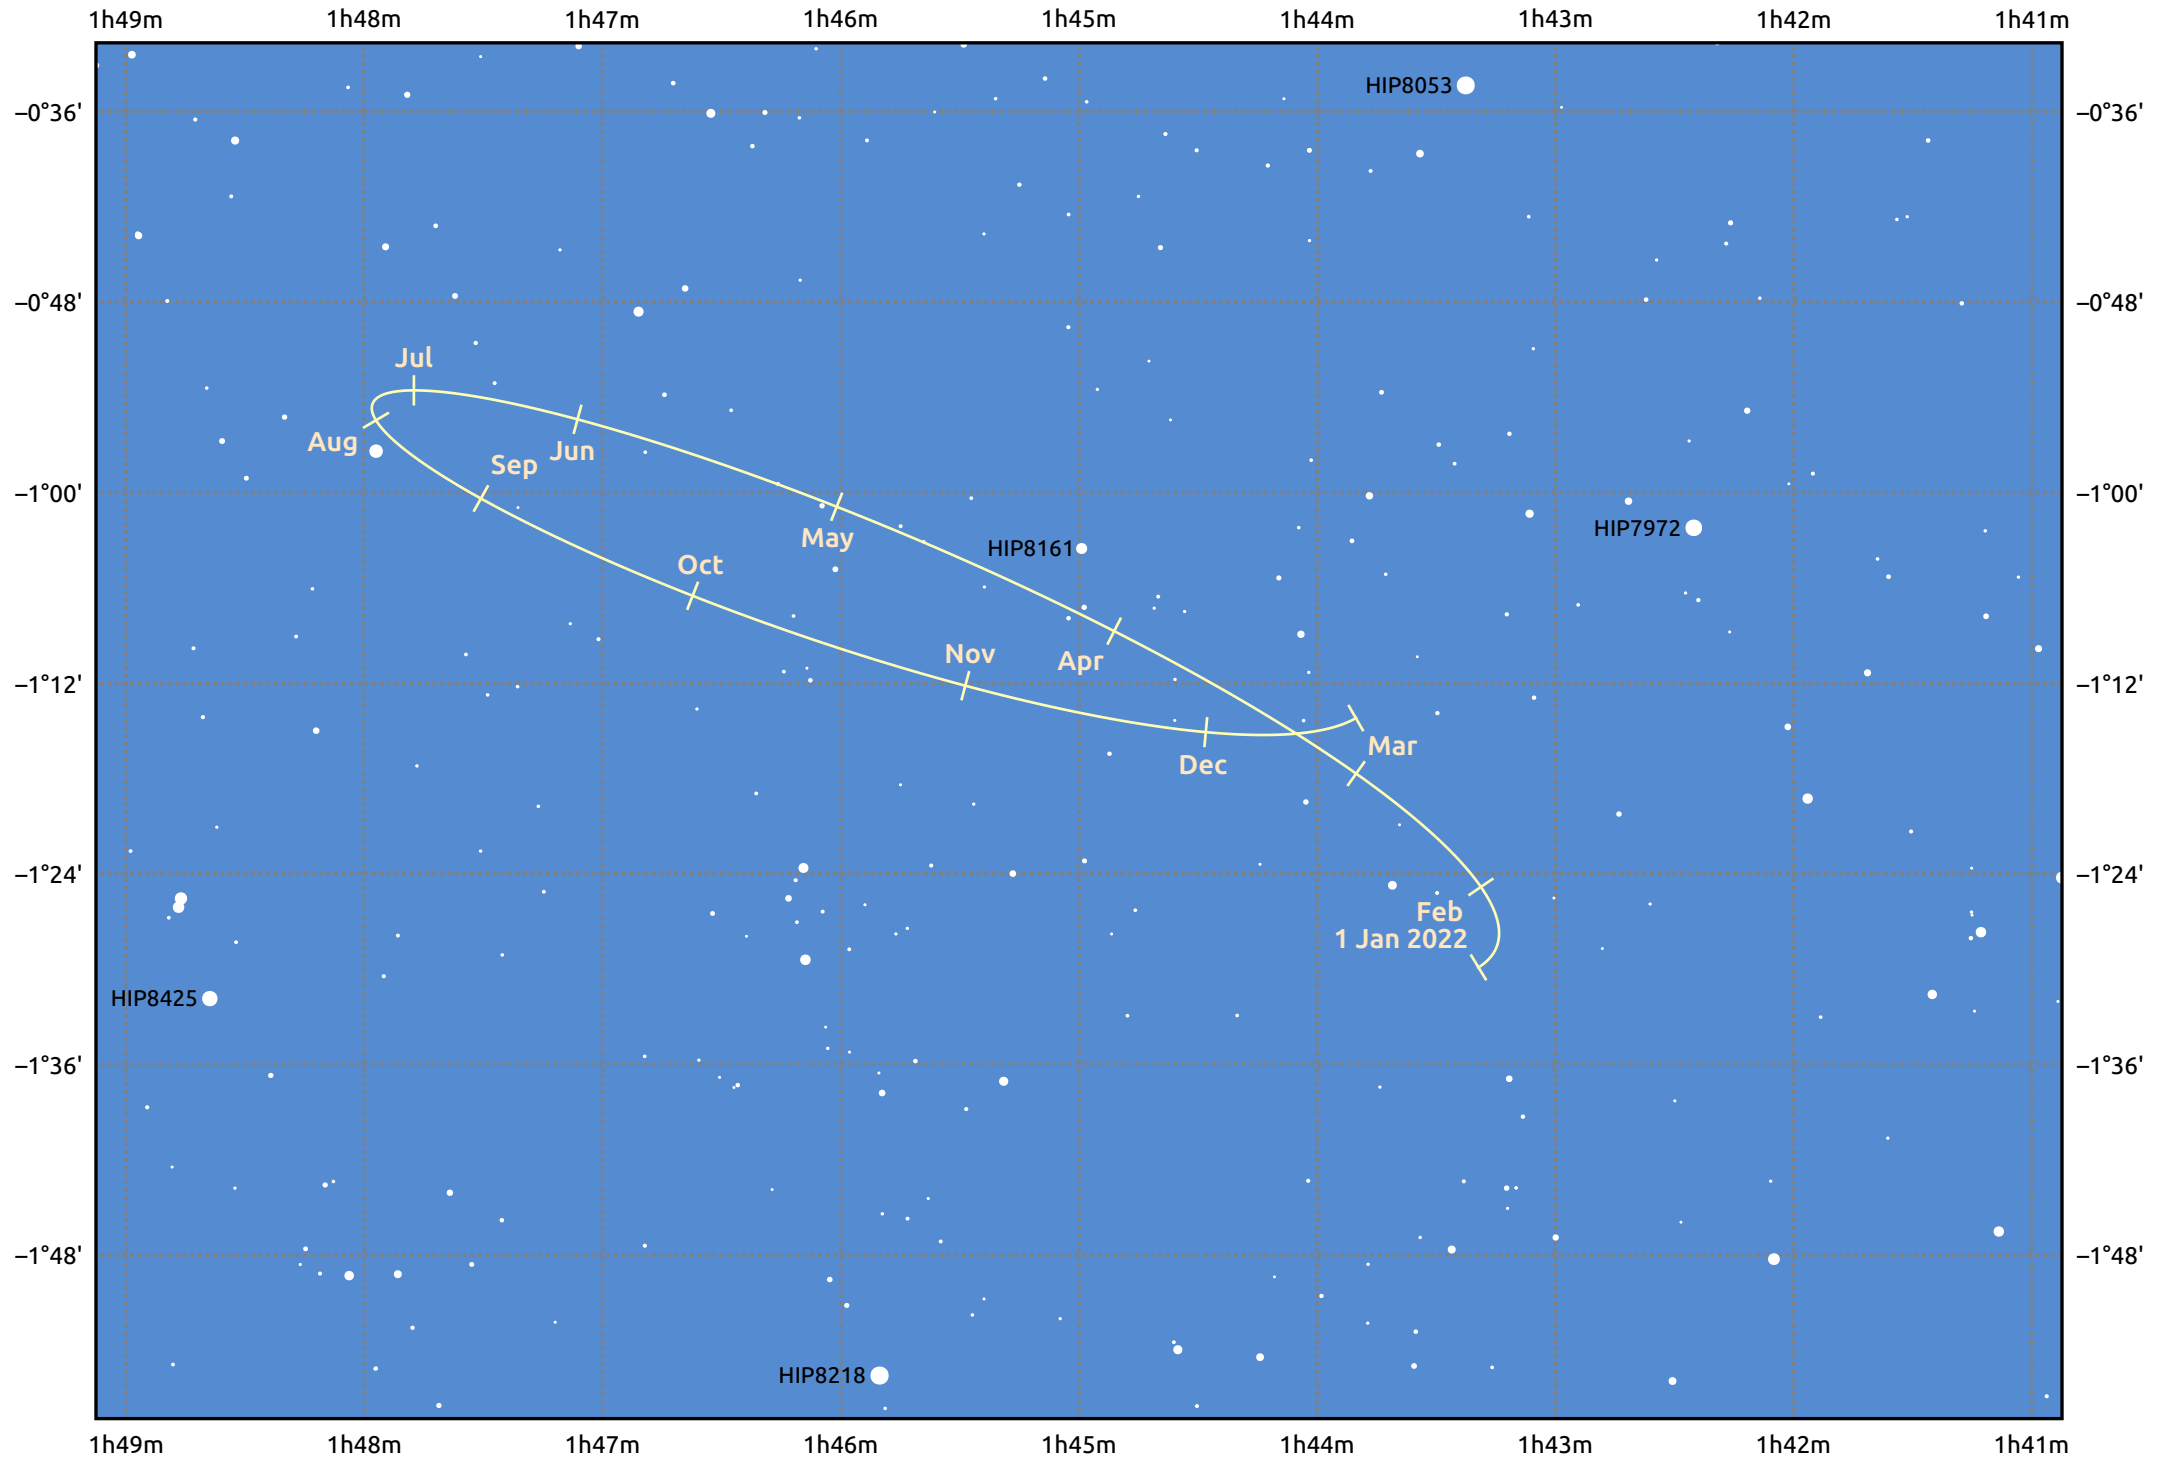

The path of Eris in 2022

© Dominic Ford 2011–2025. Date markers placed at midnight UTC. Downloaded from <https://in-the-sky.org>

Magnitude scale: · 14.0 · 13.0 · 12.0 · 11.0 · 10.0 ● 9.0 ● 8.0

— Ecliptic Plane

Galaxy Bright nebula Open cluster Globular cluster Planetary nebula

Date	Mag
2022 Jan 1	18.7
2022 Apr 1	18.7
2022 Jul 1	18.7
2022 Oct 1	18.6
2023 Jan 1	18.7