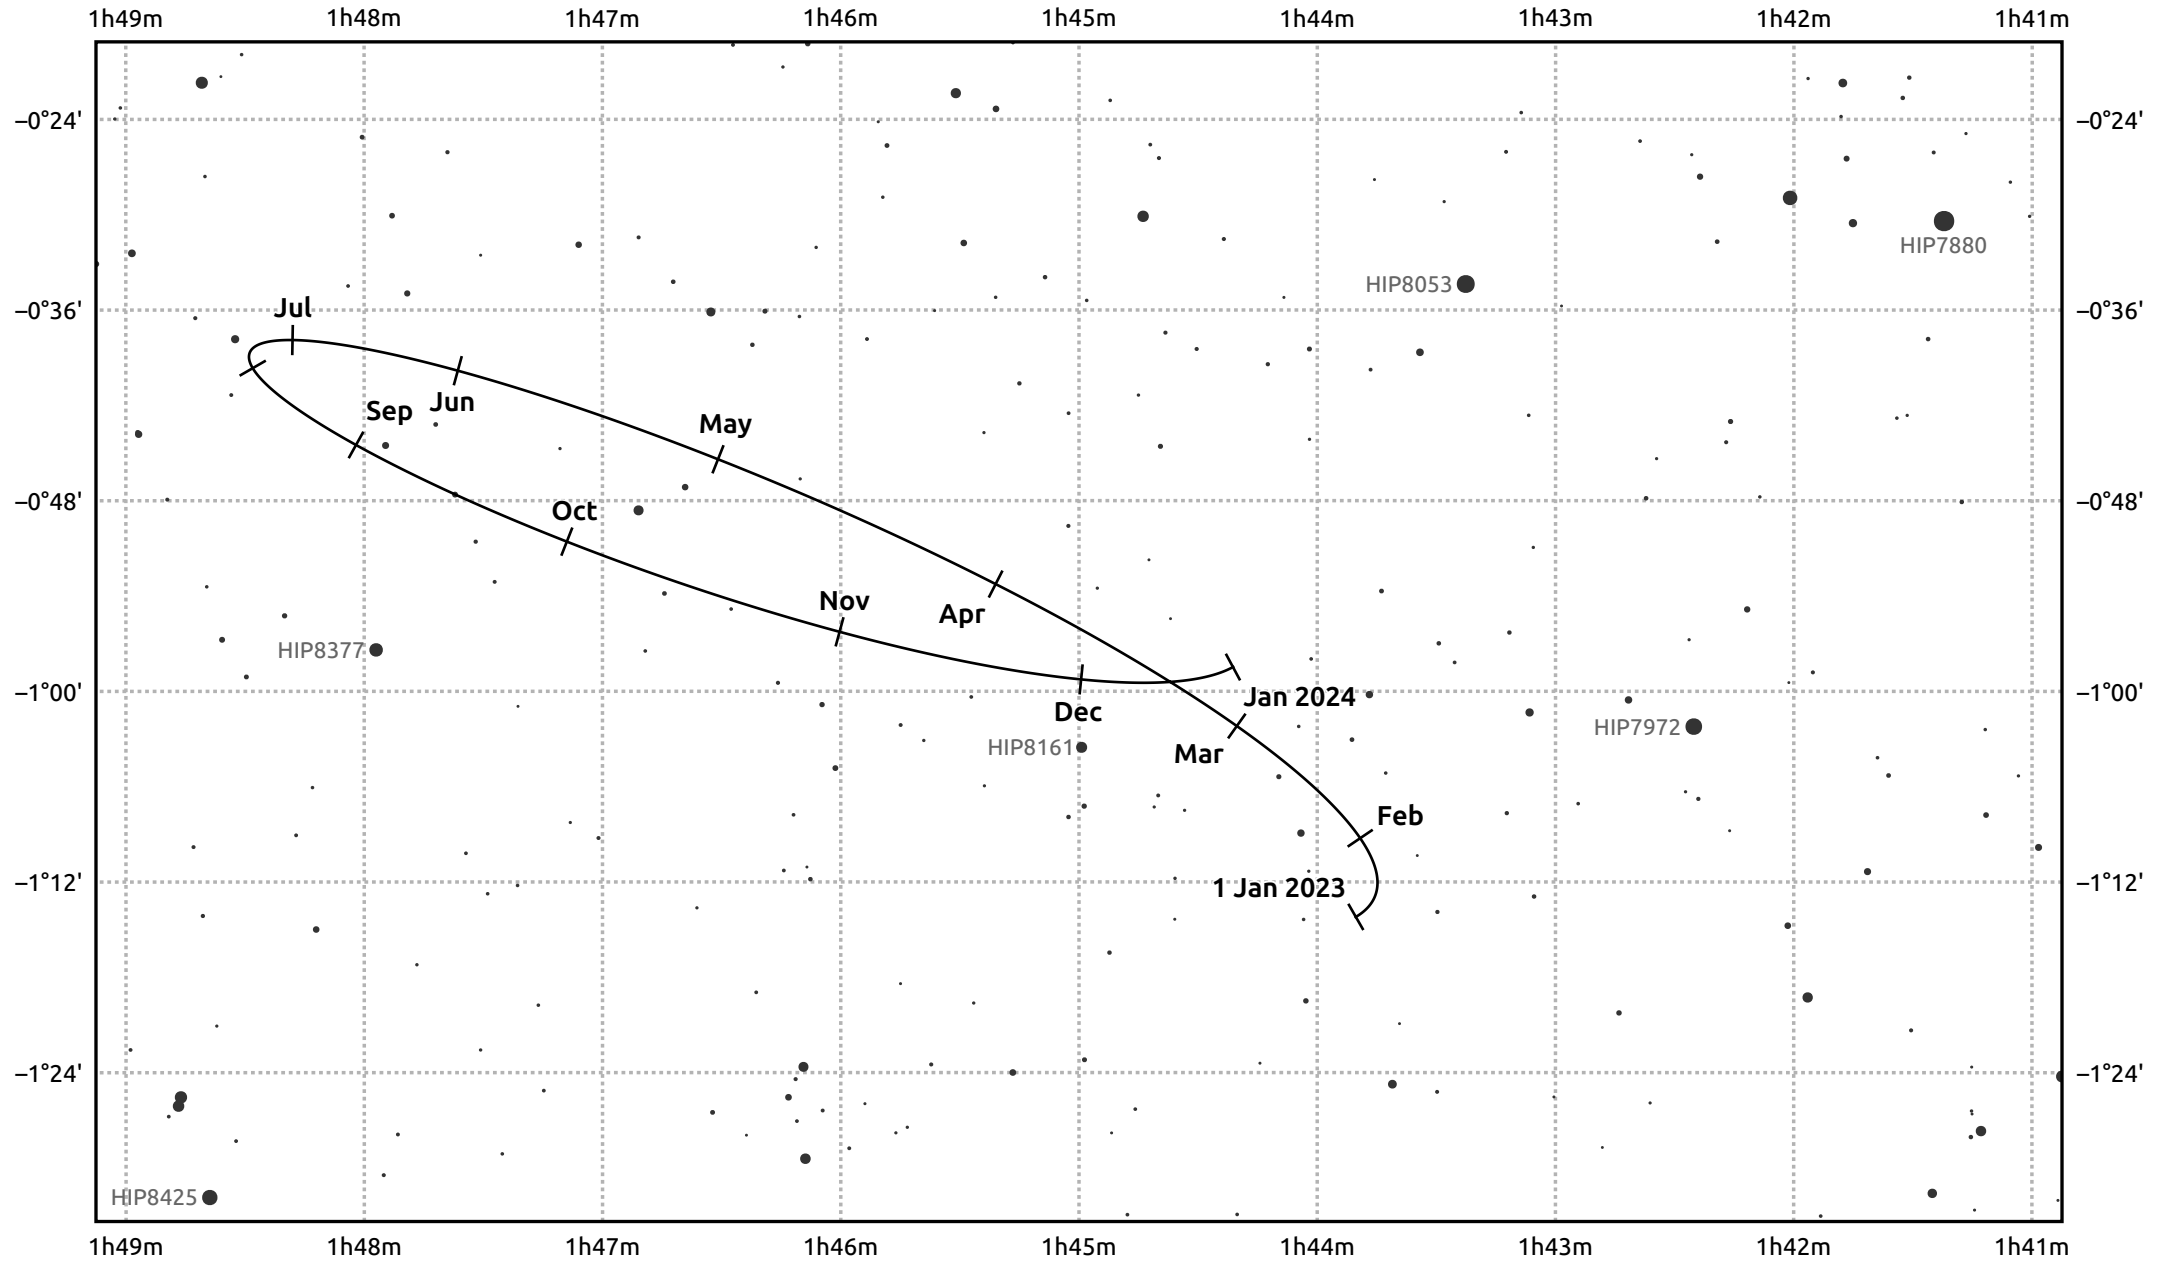

The path of Eris in 2023

© Dominic Ford 2011–2025. Date markers placed at midnight UTC. Downloaded from <https://in-the-sky.org>

Magnitude scale: · 14.0 · 13.0 · 12.0 · 11.0 · 10.0 · 9.0 · 8.0 · 7.0

— Ecliptic Plane

- Galaxy
- Bright nebula
- Open cluster
- ⊕ Globular cluster
- ⊕ Planetary nebula

Date	Mag
2023 Jan 1	18.7
2023 Apr 1	18.7
2023 Jul 1	18.7
2023 Oct 1	18.6
2024 Jan 1	18.7