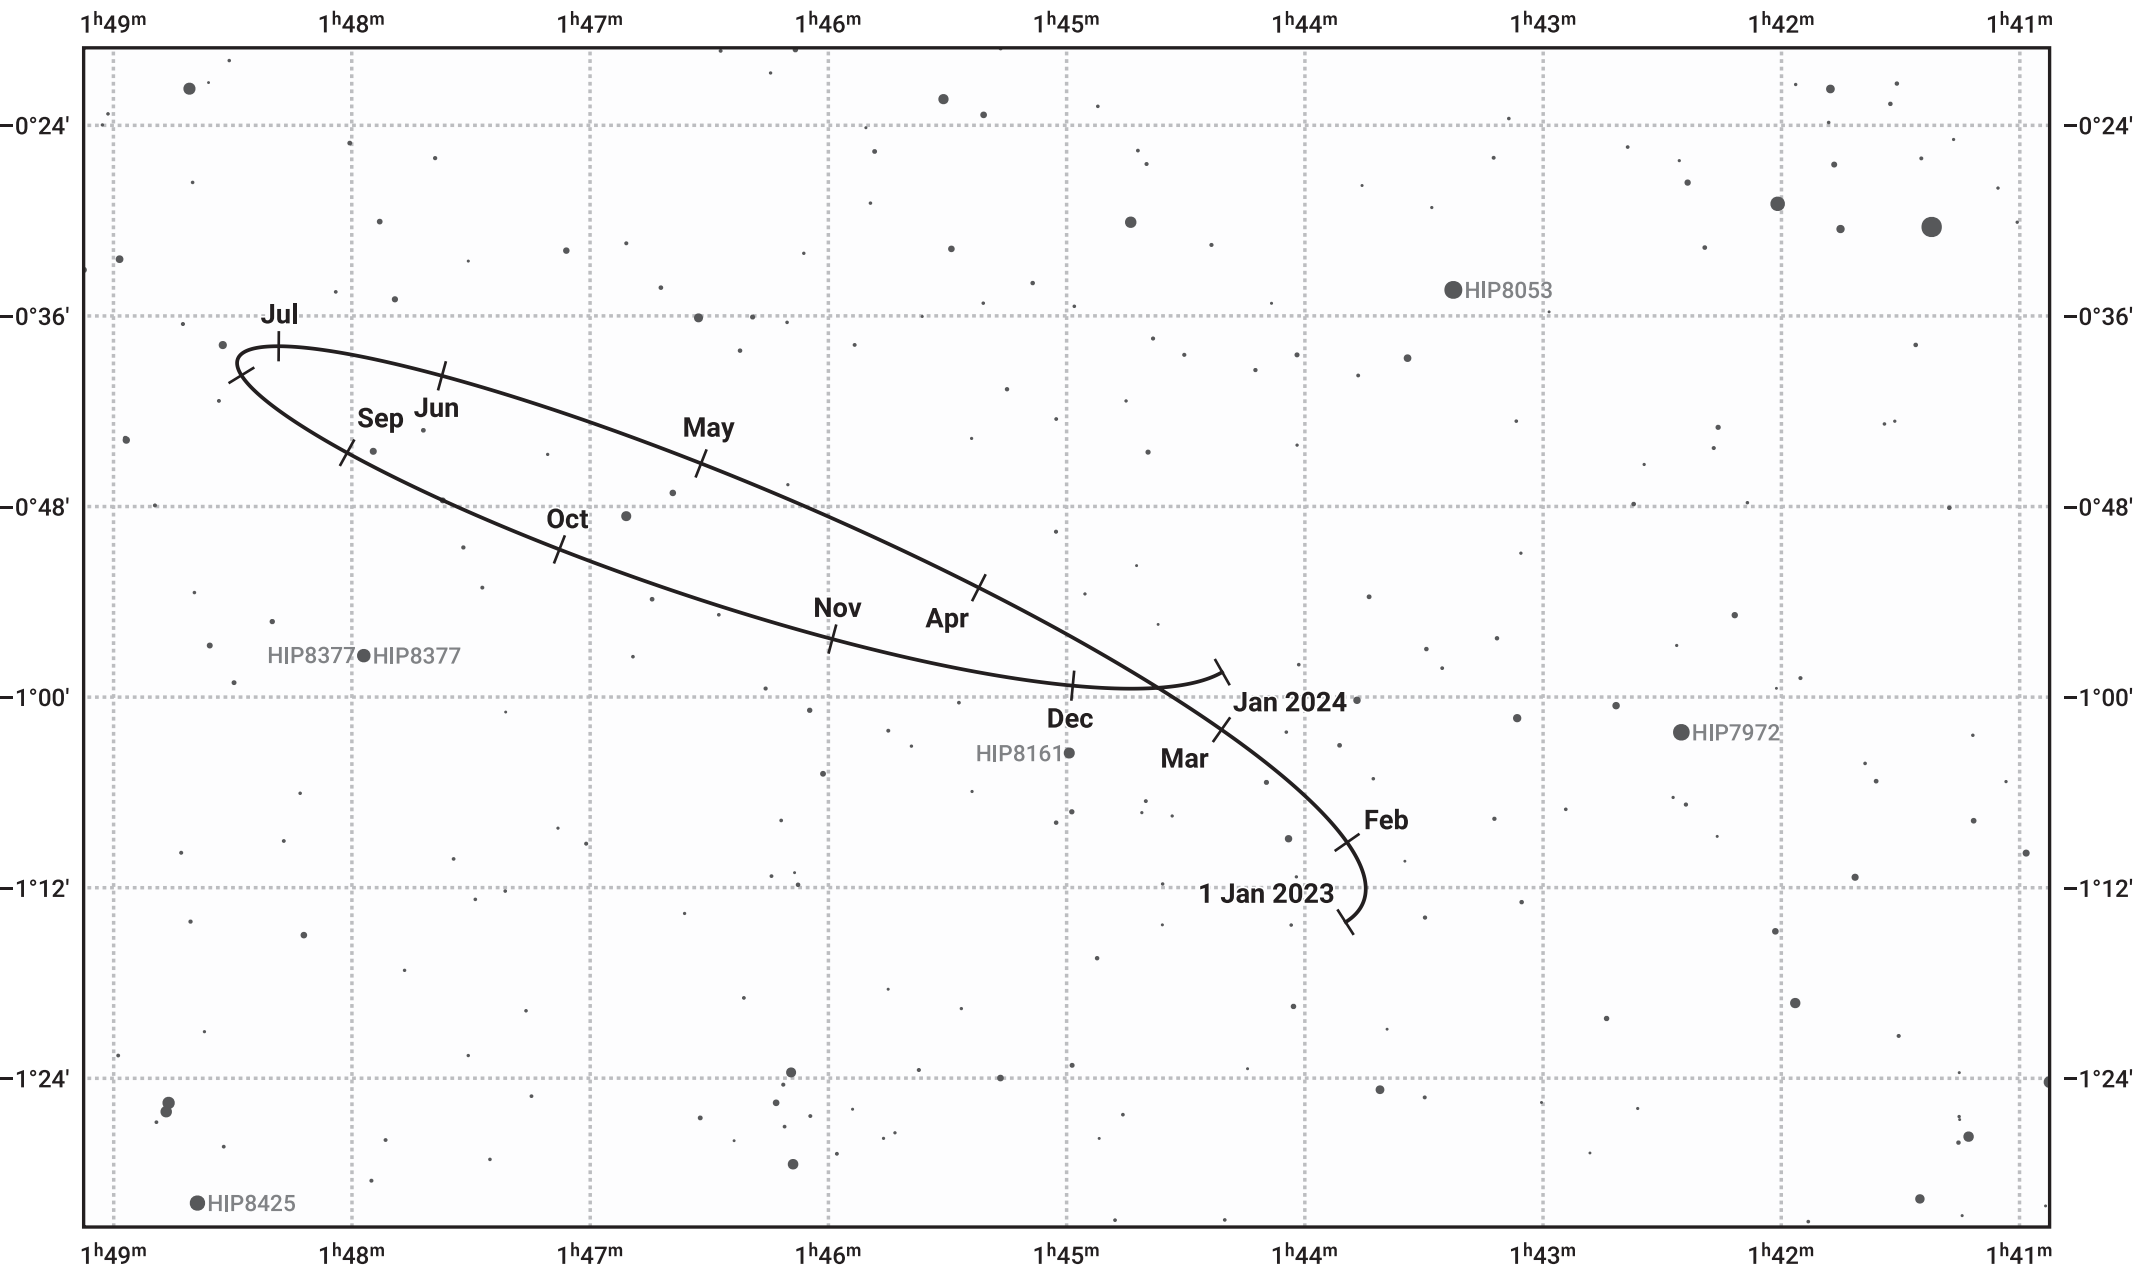

The path of Eris in 2023

© Dominic Ford 2011–2024. Date markers placed at midnight UTC. Downloaded from <https://in-the-sky.org>

Magnitude scale: · 14.0 · 13.0 · 12.0 · 11.0 · 10.0 · 9.0 · 8.0 · 7.0

— Ecliptic Plane

- Galaxy
- Bright nebula
- Open cluster
- ⊕ Globular cluster

Date	Mag
2023 Jan 1	18.7
2023 Apr 1	18.7
2023 Jul 1	18.7
2023 Oct 1	18.6
2024 Jan 1	18.7