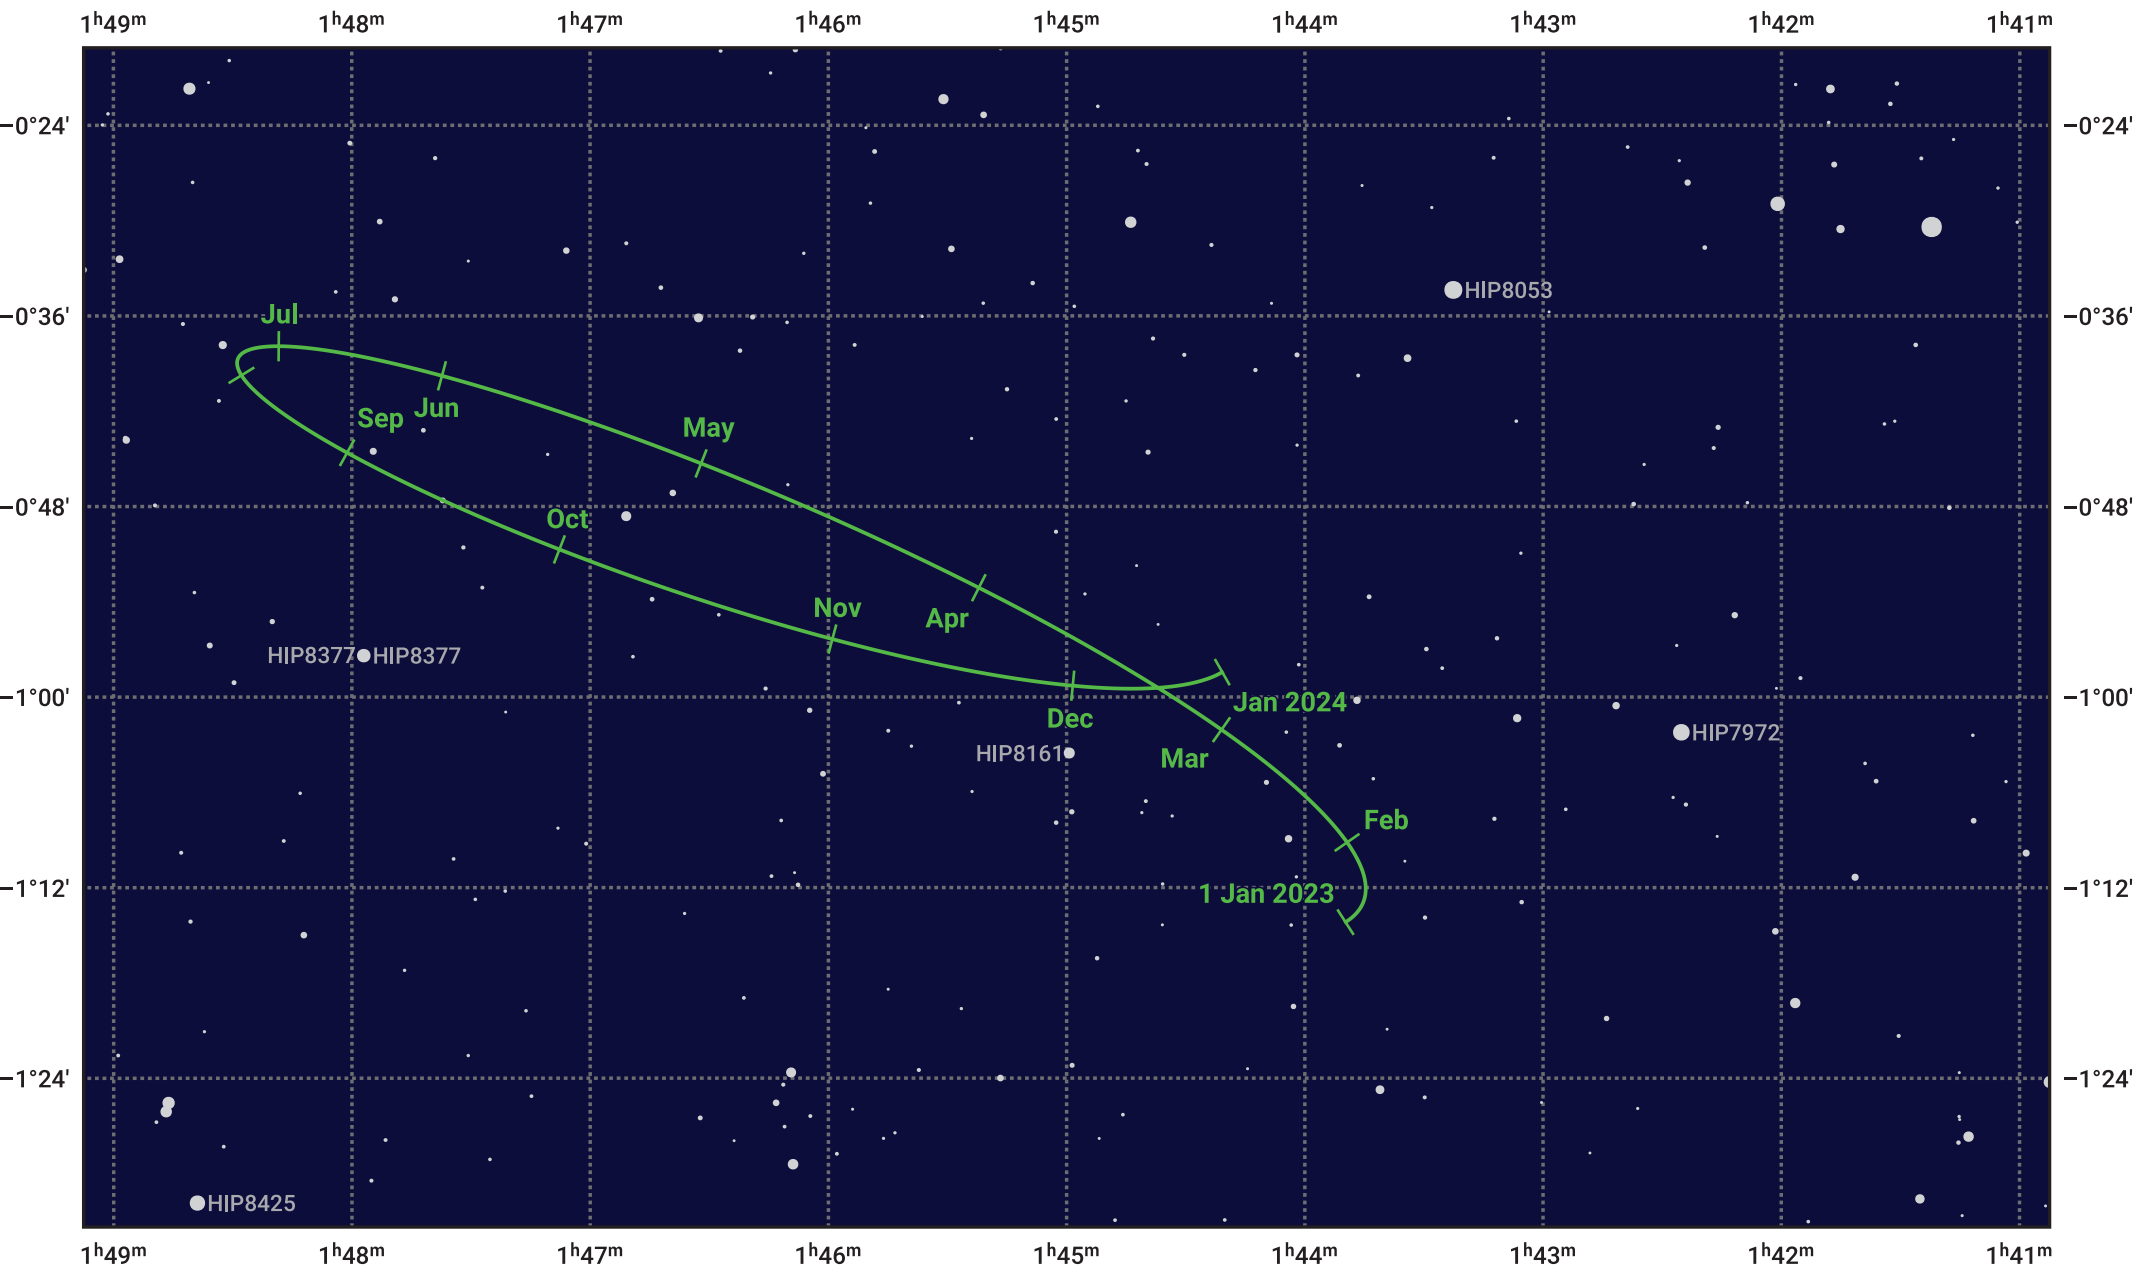

# The path of Eris in 2023

© Dominic Ford 2011–2024. Date markers placed at midnight UTC. Downloaded from <https://in-the-sky.org>

Magnitude scale: 14.0 13.0 12.0 11.0 10.0 9.0 8.0 7.0

— Ecliptic Plane

- Galaxy
- Bright nebula
- Open cluster
- Globular cluster

Date	Mag
2023 Jan 1	18.7
2023 Apr 1	18.7
2023 Jul 1	18.7
2023 Oct 1	18.6
2024 Jan 1	18.7