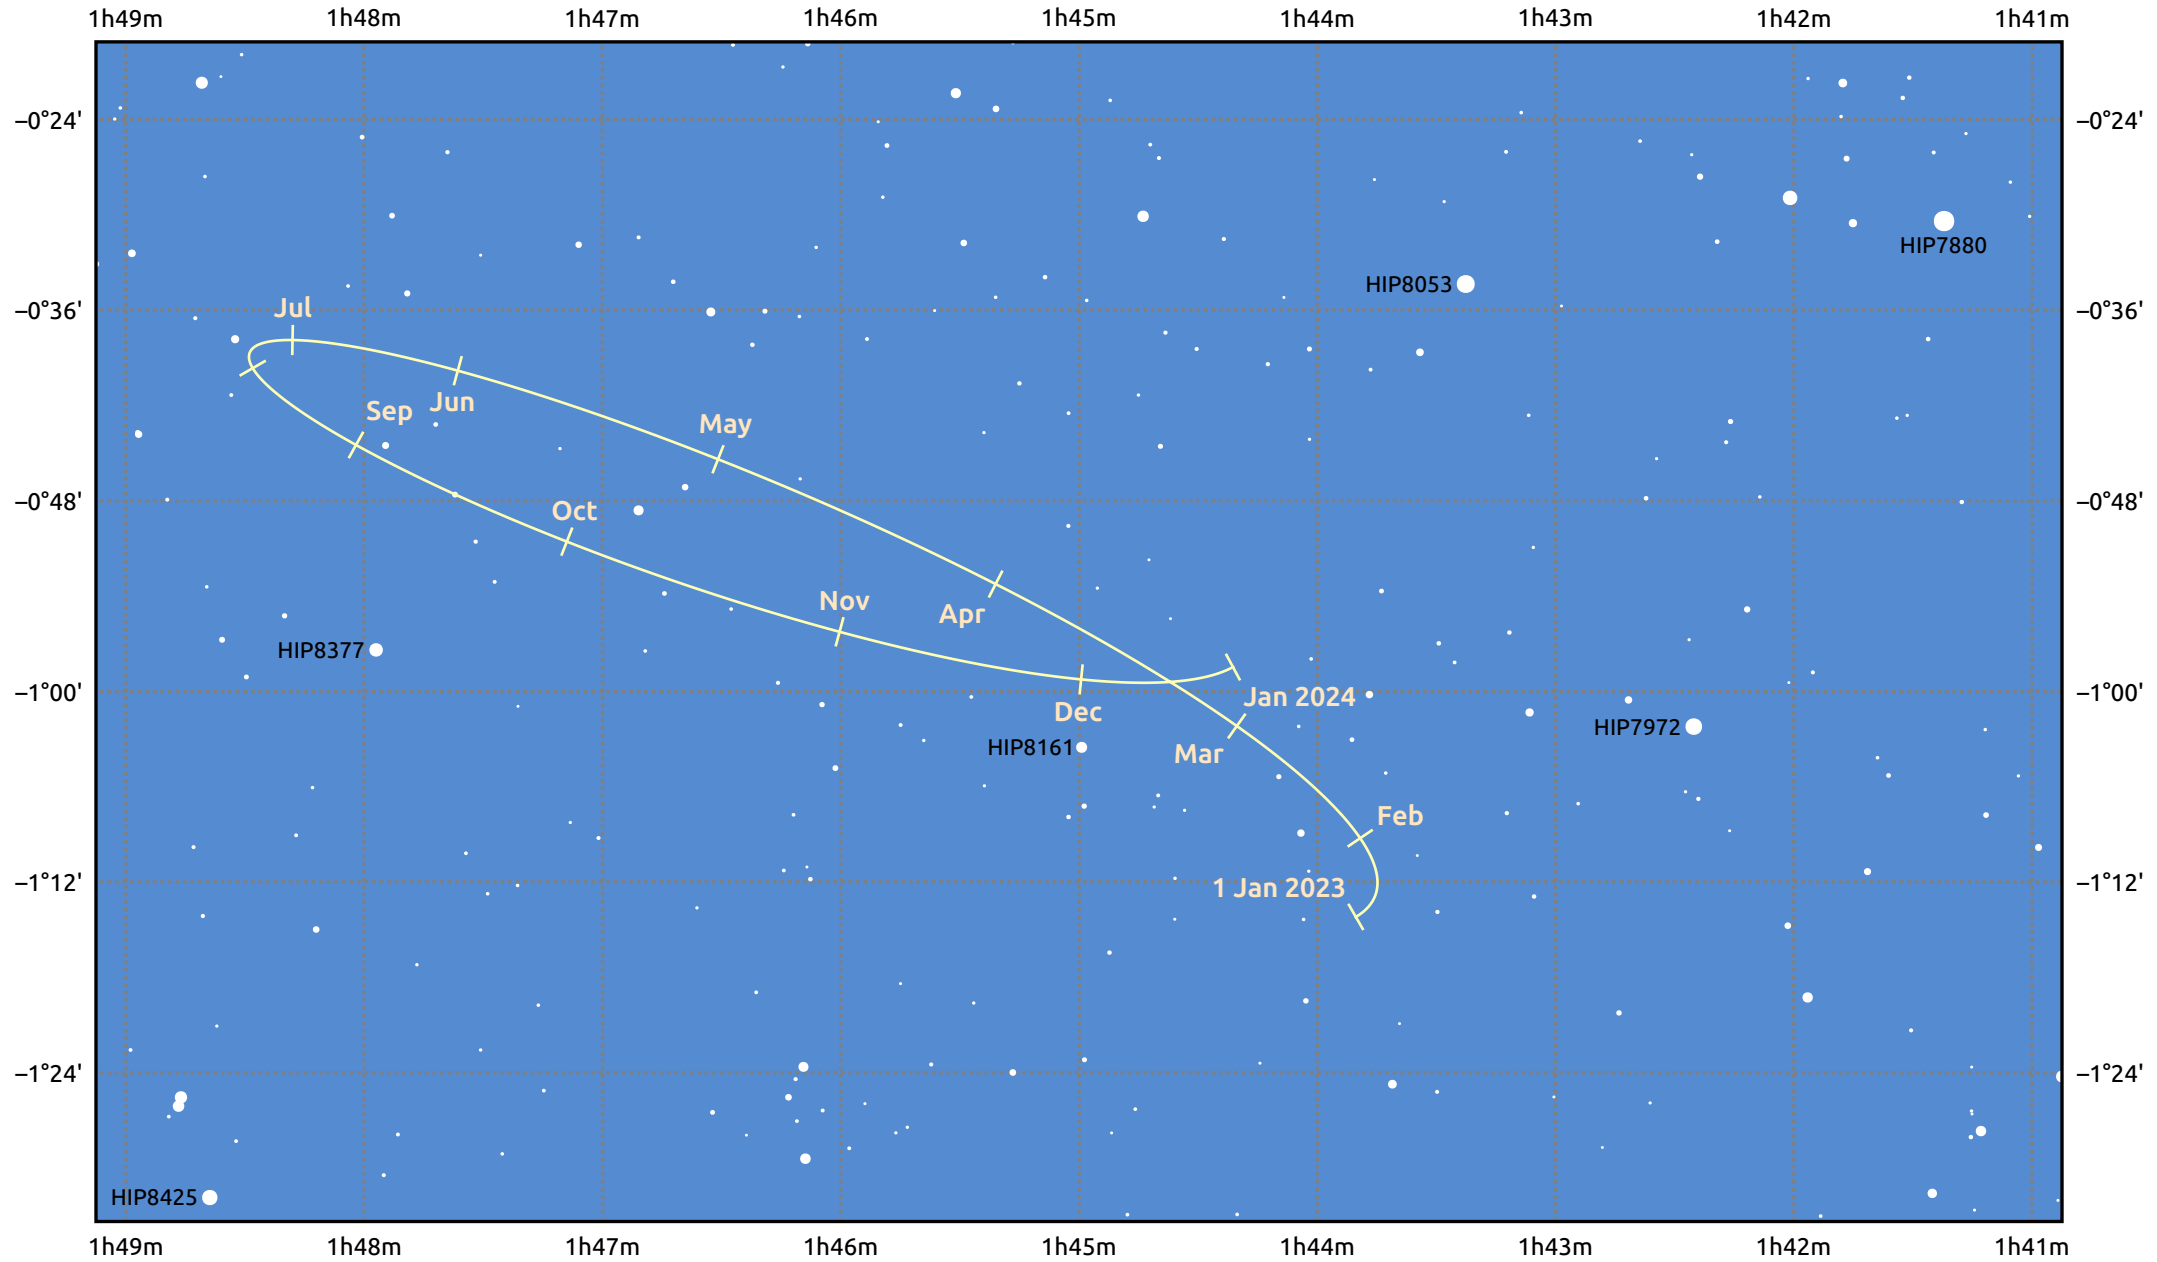

# The path of Eris in 2023

© Dominic Ford 2011–2025. Date markers placed at midnight UTC. Downloaded from <https://in-the-sky.org>

Magnitude scale: · 14.0 · 13.0 · 12.0 · 11.0 · 10.0 · 9.0 ● 8.0 ●● 7.0

- Ecliptic Plane
- Galaxy
- Bright nebula
- Open cluster
- Globular cluster
- ◇ Planetary nebula