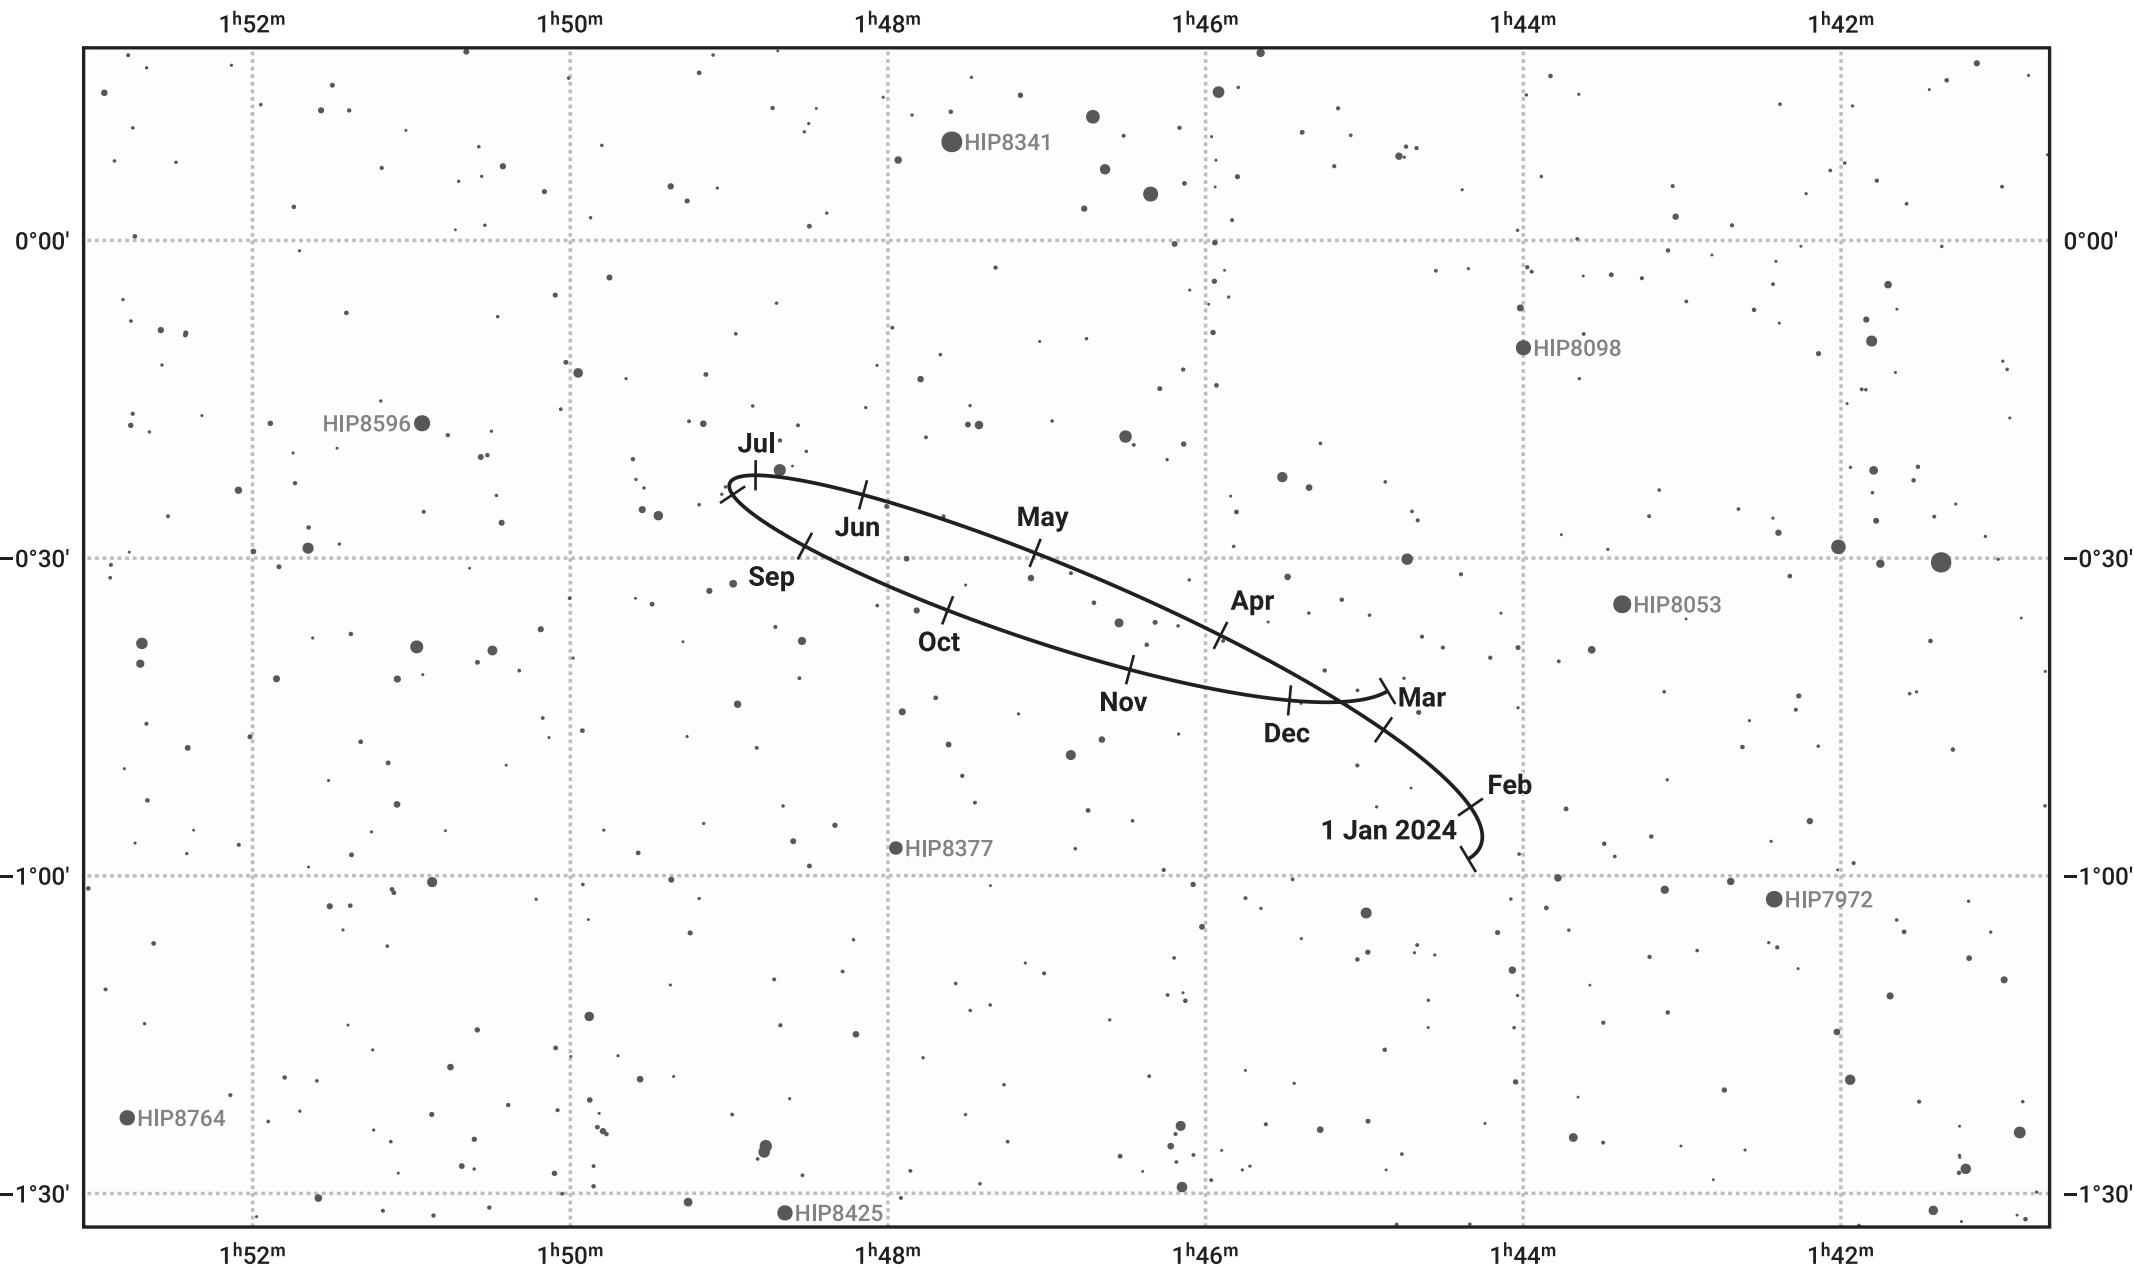

# The path of Eris in 2024

© Dominic Ford 2011–2024. Date markers placed at midnight UTC. Downloaded from <https://in-the-sky.org>

Magnitude scale: · 14.0 · 13.0 · 12.0 · 11.0 · 10.0 · 9.0 · 8.0 · 7.0

— Ecliptic Plane

-  Galaxy
-  Bright nebula
-  Open cluster
-  Globular cluster

Date	Mag
2024 Jan 1	18.7
2024 Apr 1	18.7
2024 Jul 1	18.7
2024 Oct 1	18.6
2025 Jan 1	18.7