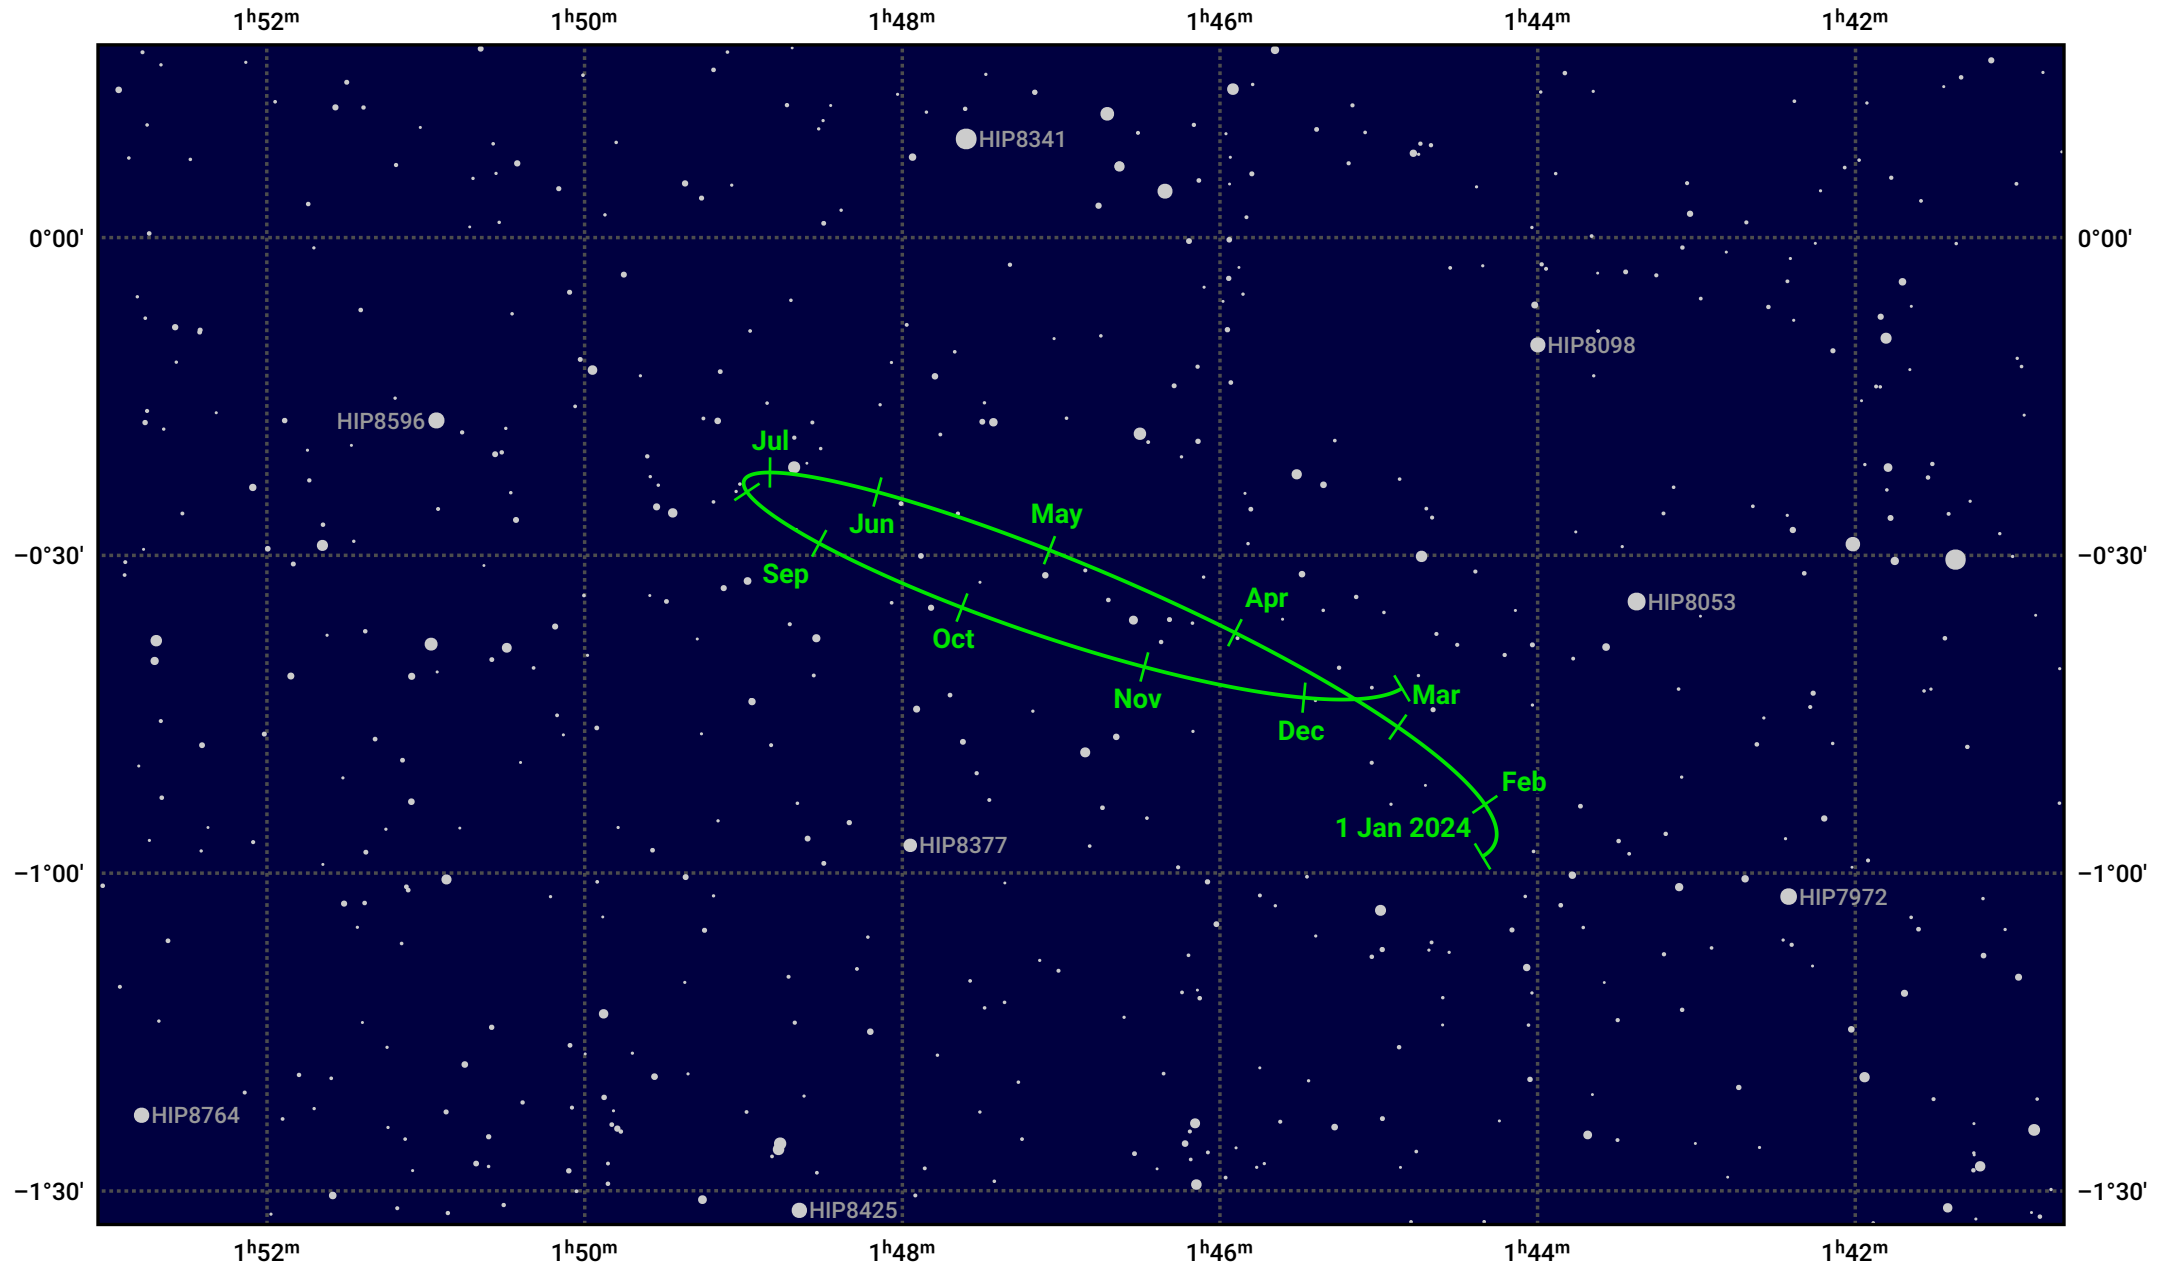

The path of Eris in 2024

© Dominic Ford 2011–2024. Date markers placed at midnight UTC. Downloaded from <https://in-the-sky.org>

Magnitude scale: 14.0 13.0 12.0 11.0 10.0 9.0 8.0 7.0

— Ecliptic Plane

Galaxy Bright nebula Open cluster Globular cluster