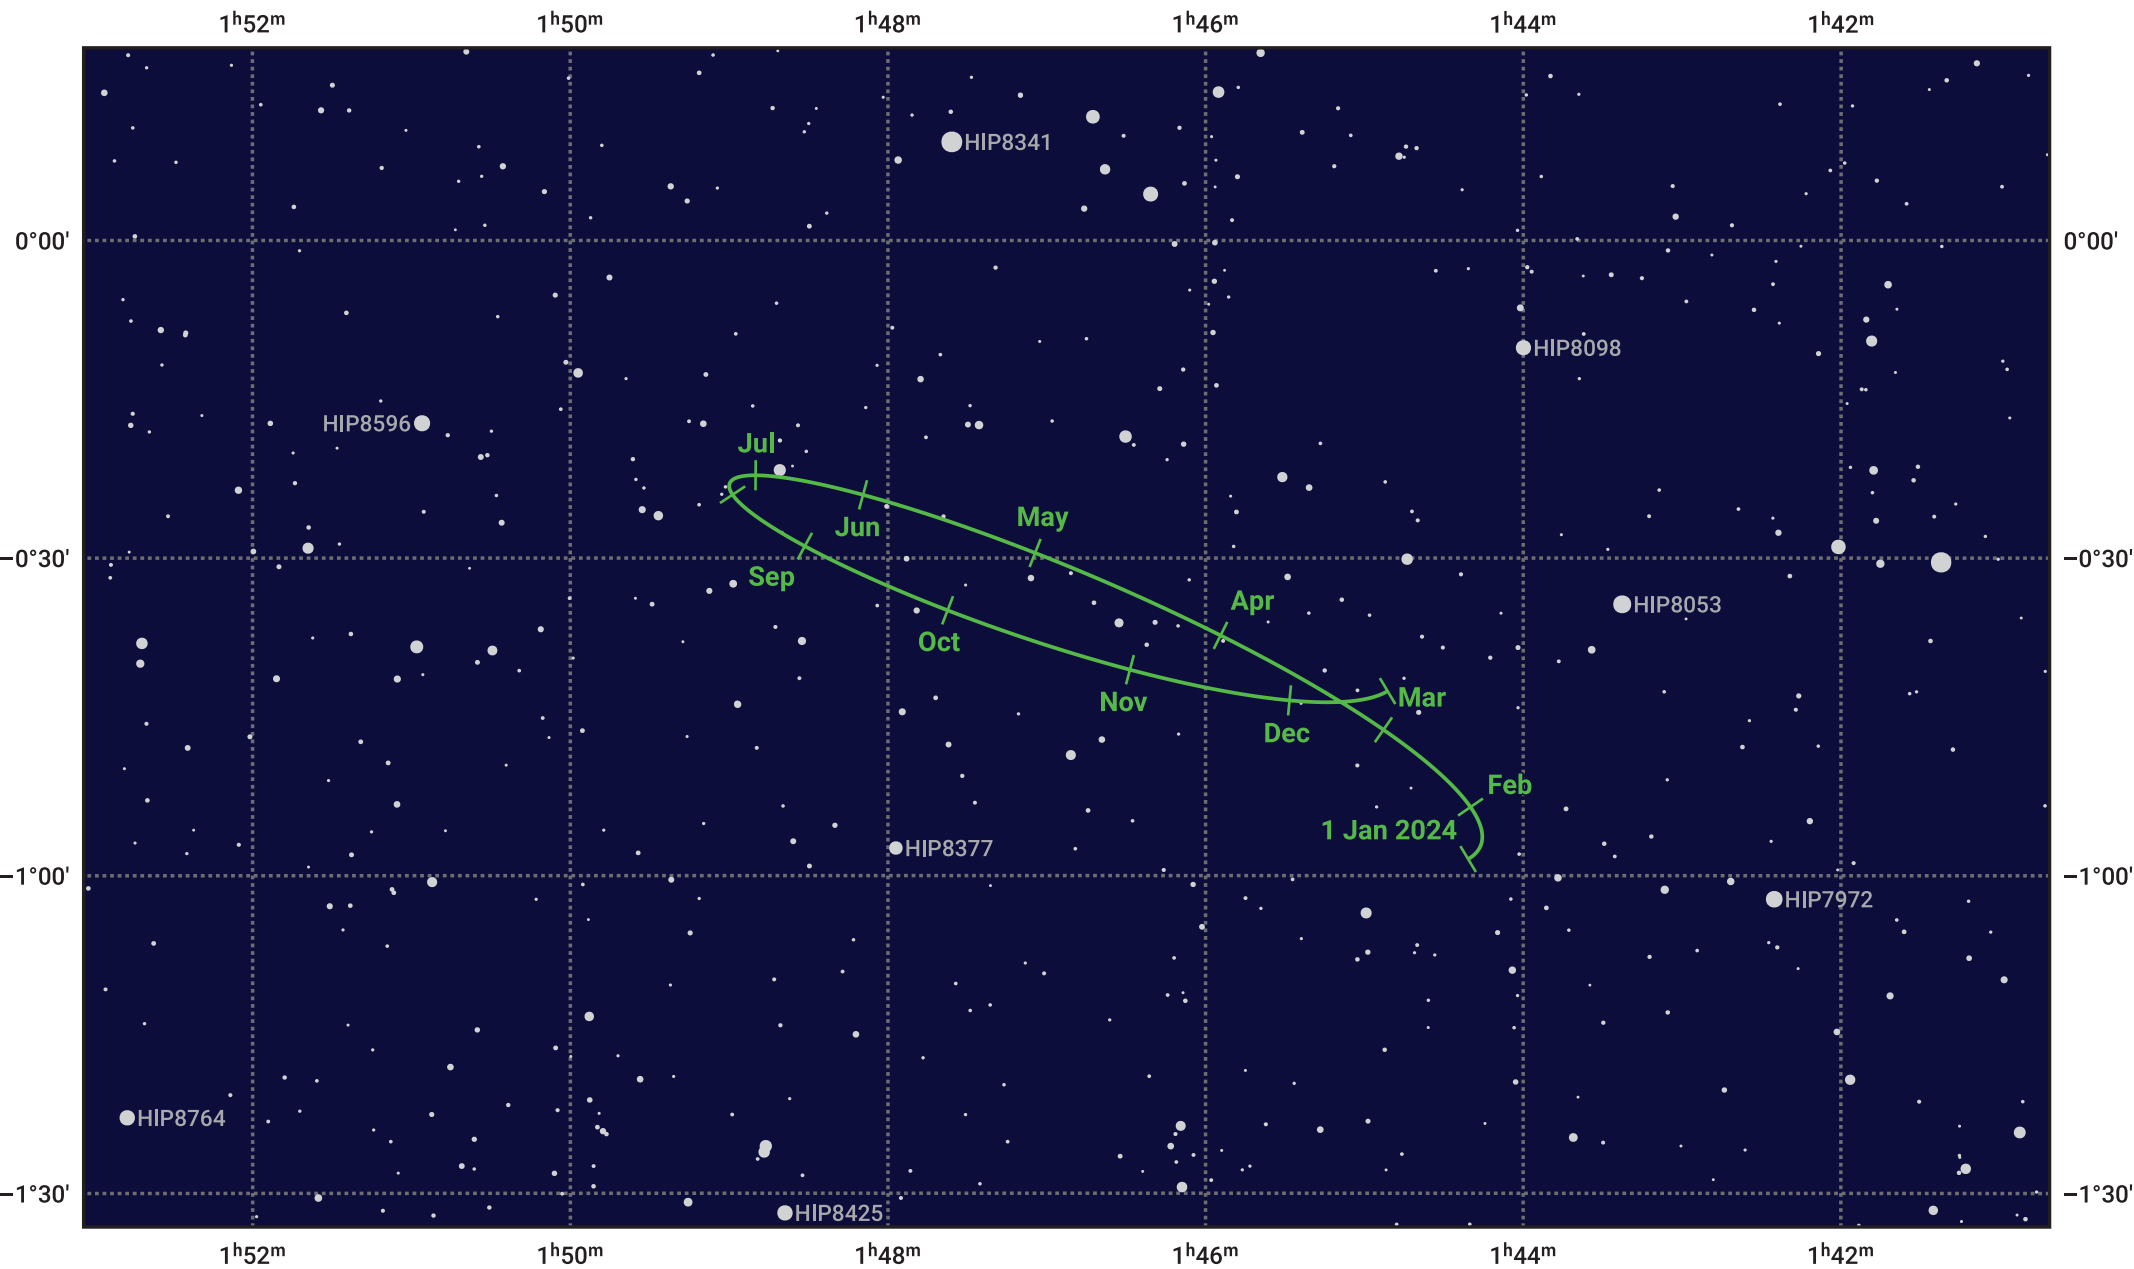

The path of Eris in 2024

© Dominic Ford 2011–2024. Date markers placed at midnight UTC. Downloaded from <https://in-the-sky.org>

Magnitude scale: 14.0 13.0 12.0 11.0 10.0 9.0 8.0 7.0

— Ecliptic Plane

- Galaxy
- Bright nebula
- Open cluster
- ⊕ Globular cluster