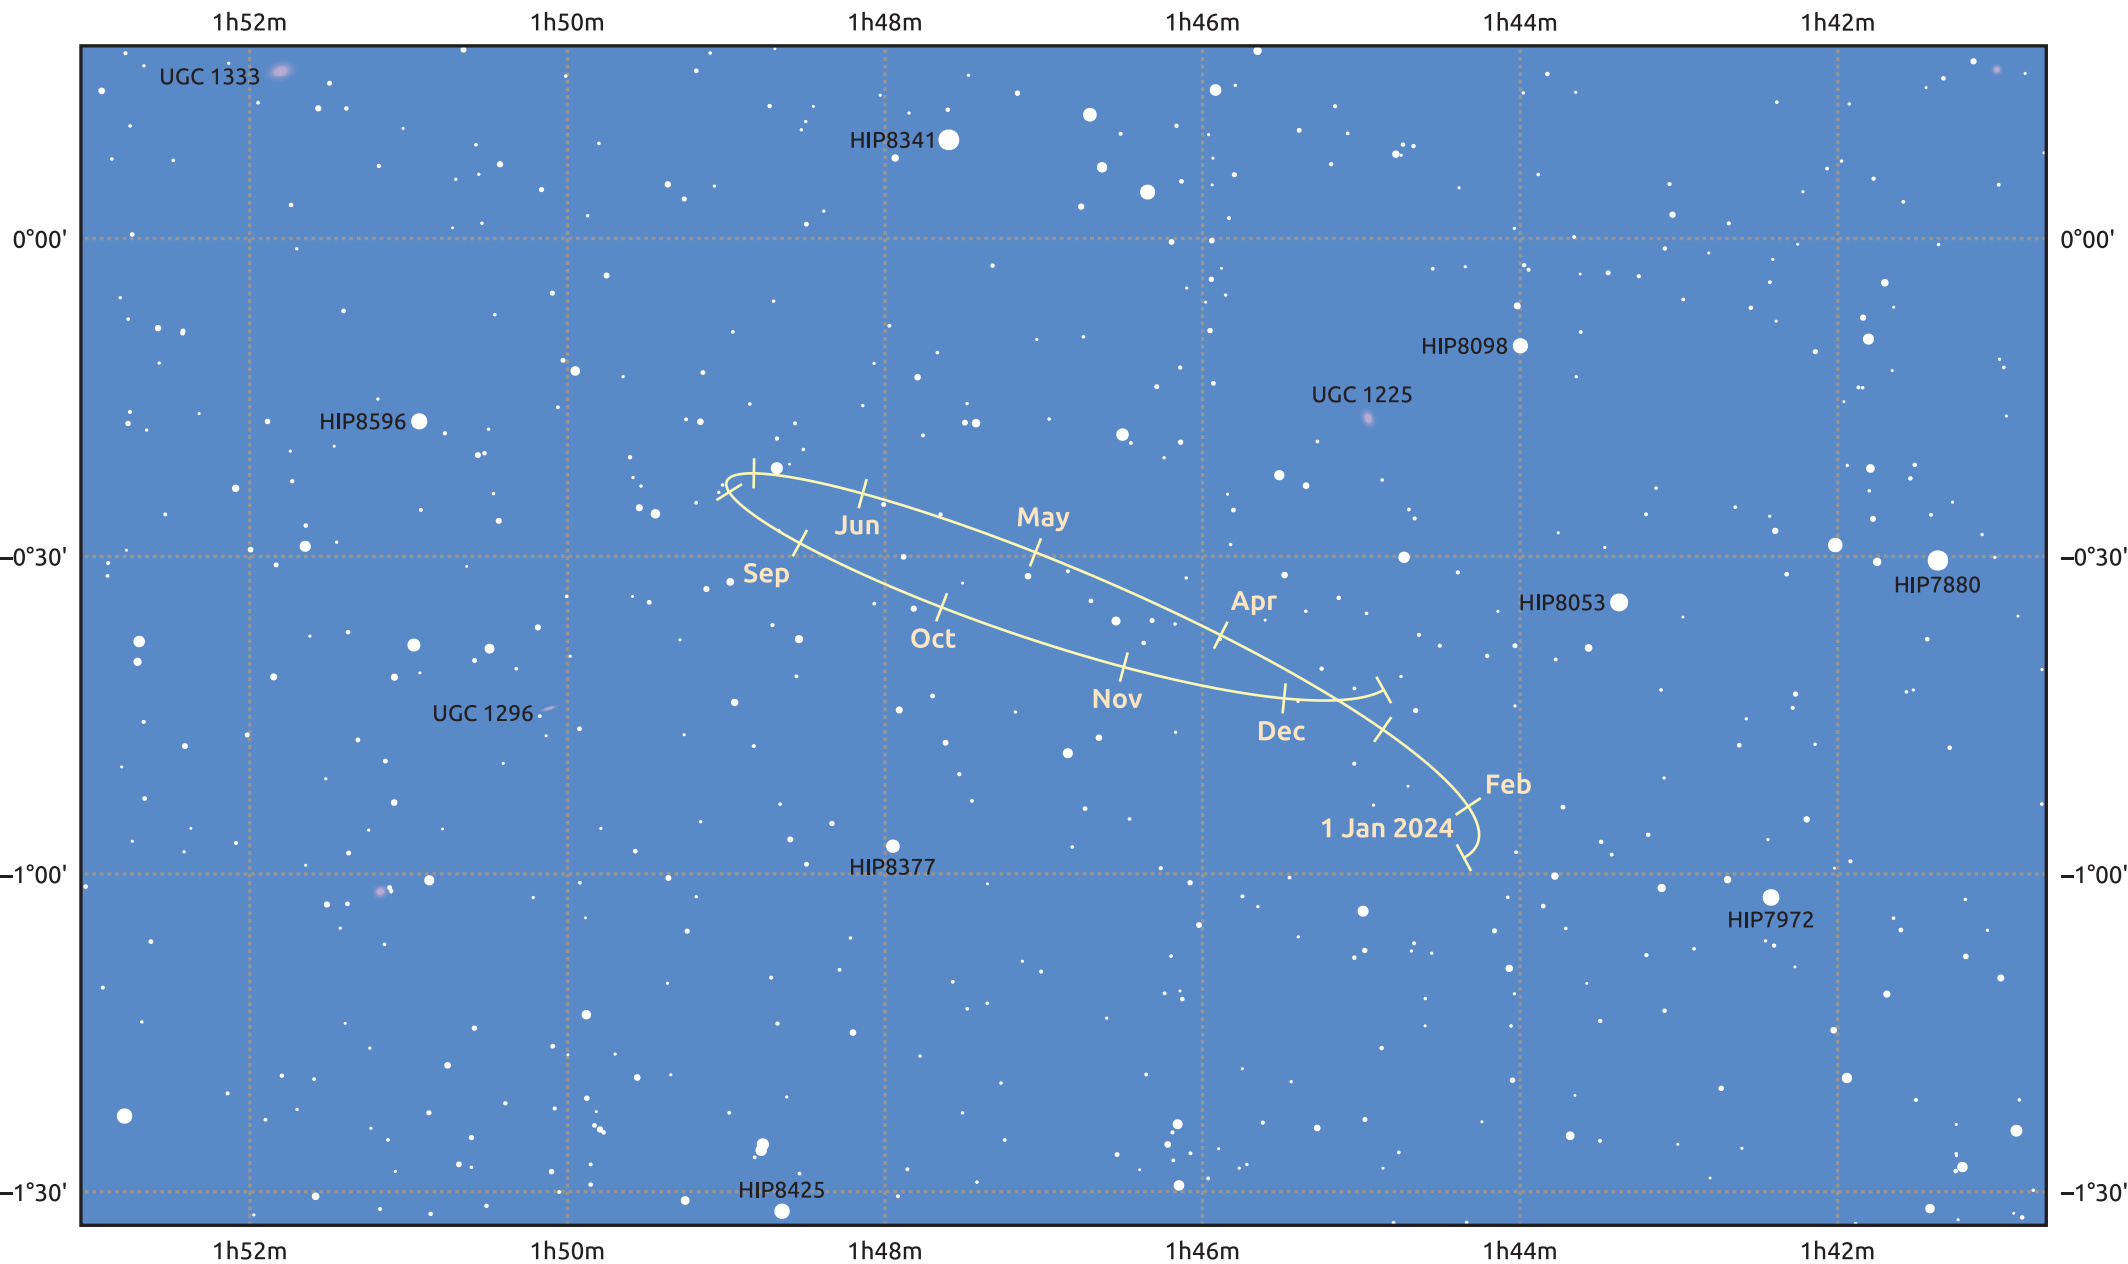

The path of Eris in 2024

© Dominic Ford 2011–2025. Date markers placed at midnight UTC. Downloaded from <https://in-the-sky.org>

Magnitude scale: · 14.0 · 13.0 · 12.0 · 11.0 · 10.0 ● 9.0 ● 8.0 ● 7.0

— Ecliptic Plane

Galaxy Bright nebula Open cluster Globular cluster Planetary nebula

Date	Mag
2024 Jan 1	18.7
2024 Apr 1	18.7
2024 Jul 1	18.7
2024 Oct 1	18.6
2025 Jan 1	18.7