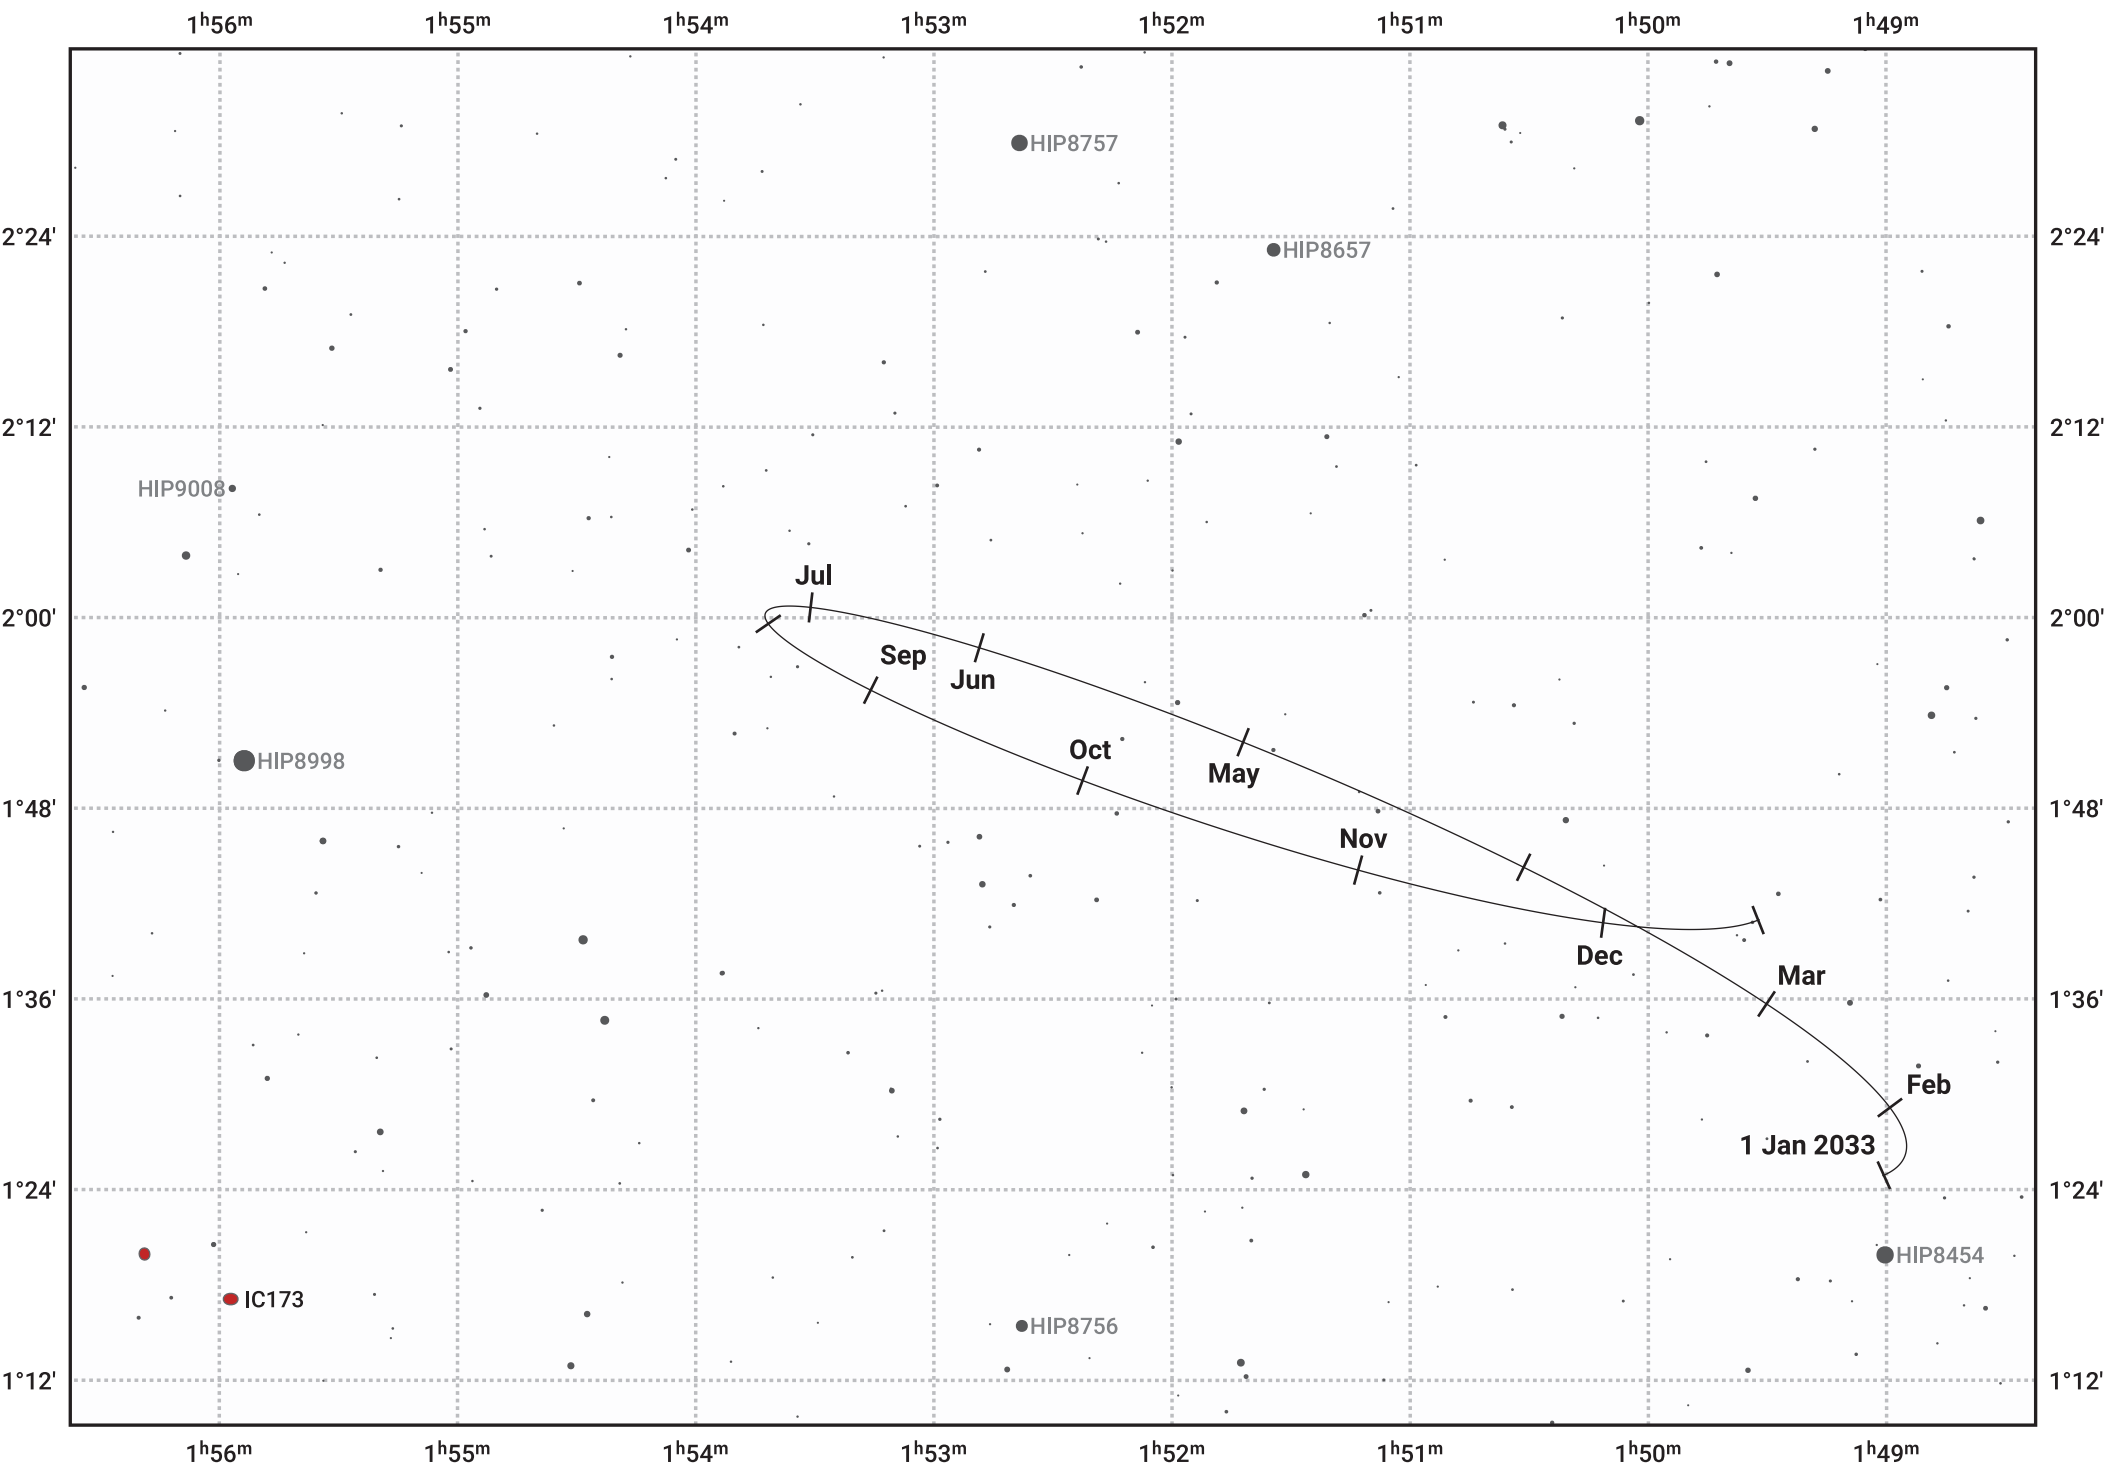

The path of Eris in 2033

© Dominic Ford 2011–2024. Date markers placed at midnight UTC. Downloaded from <https://in-the-sky.org>

Date	Mag
2033 Jan 1	18.7
2033 Apr 1	18.6
2033 Jul 1	18.7
2033 Oct 1	18.6
2034 Jan 1	18.6