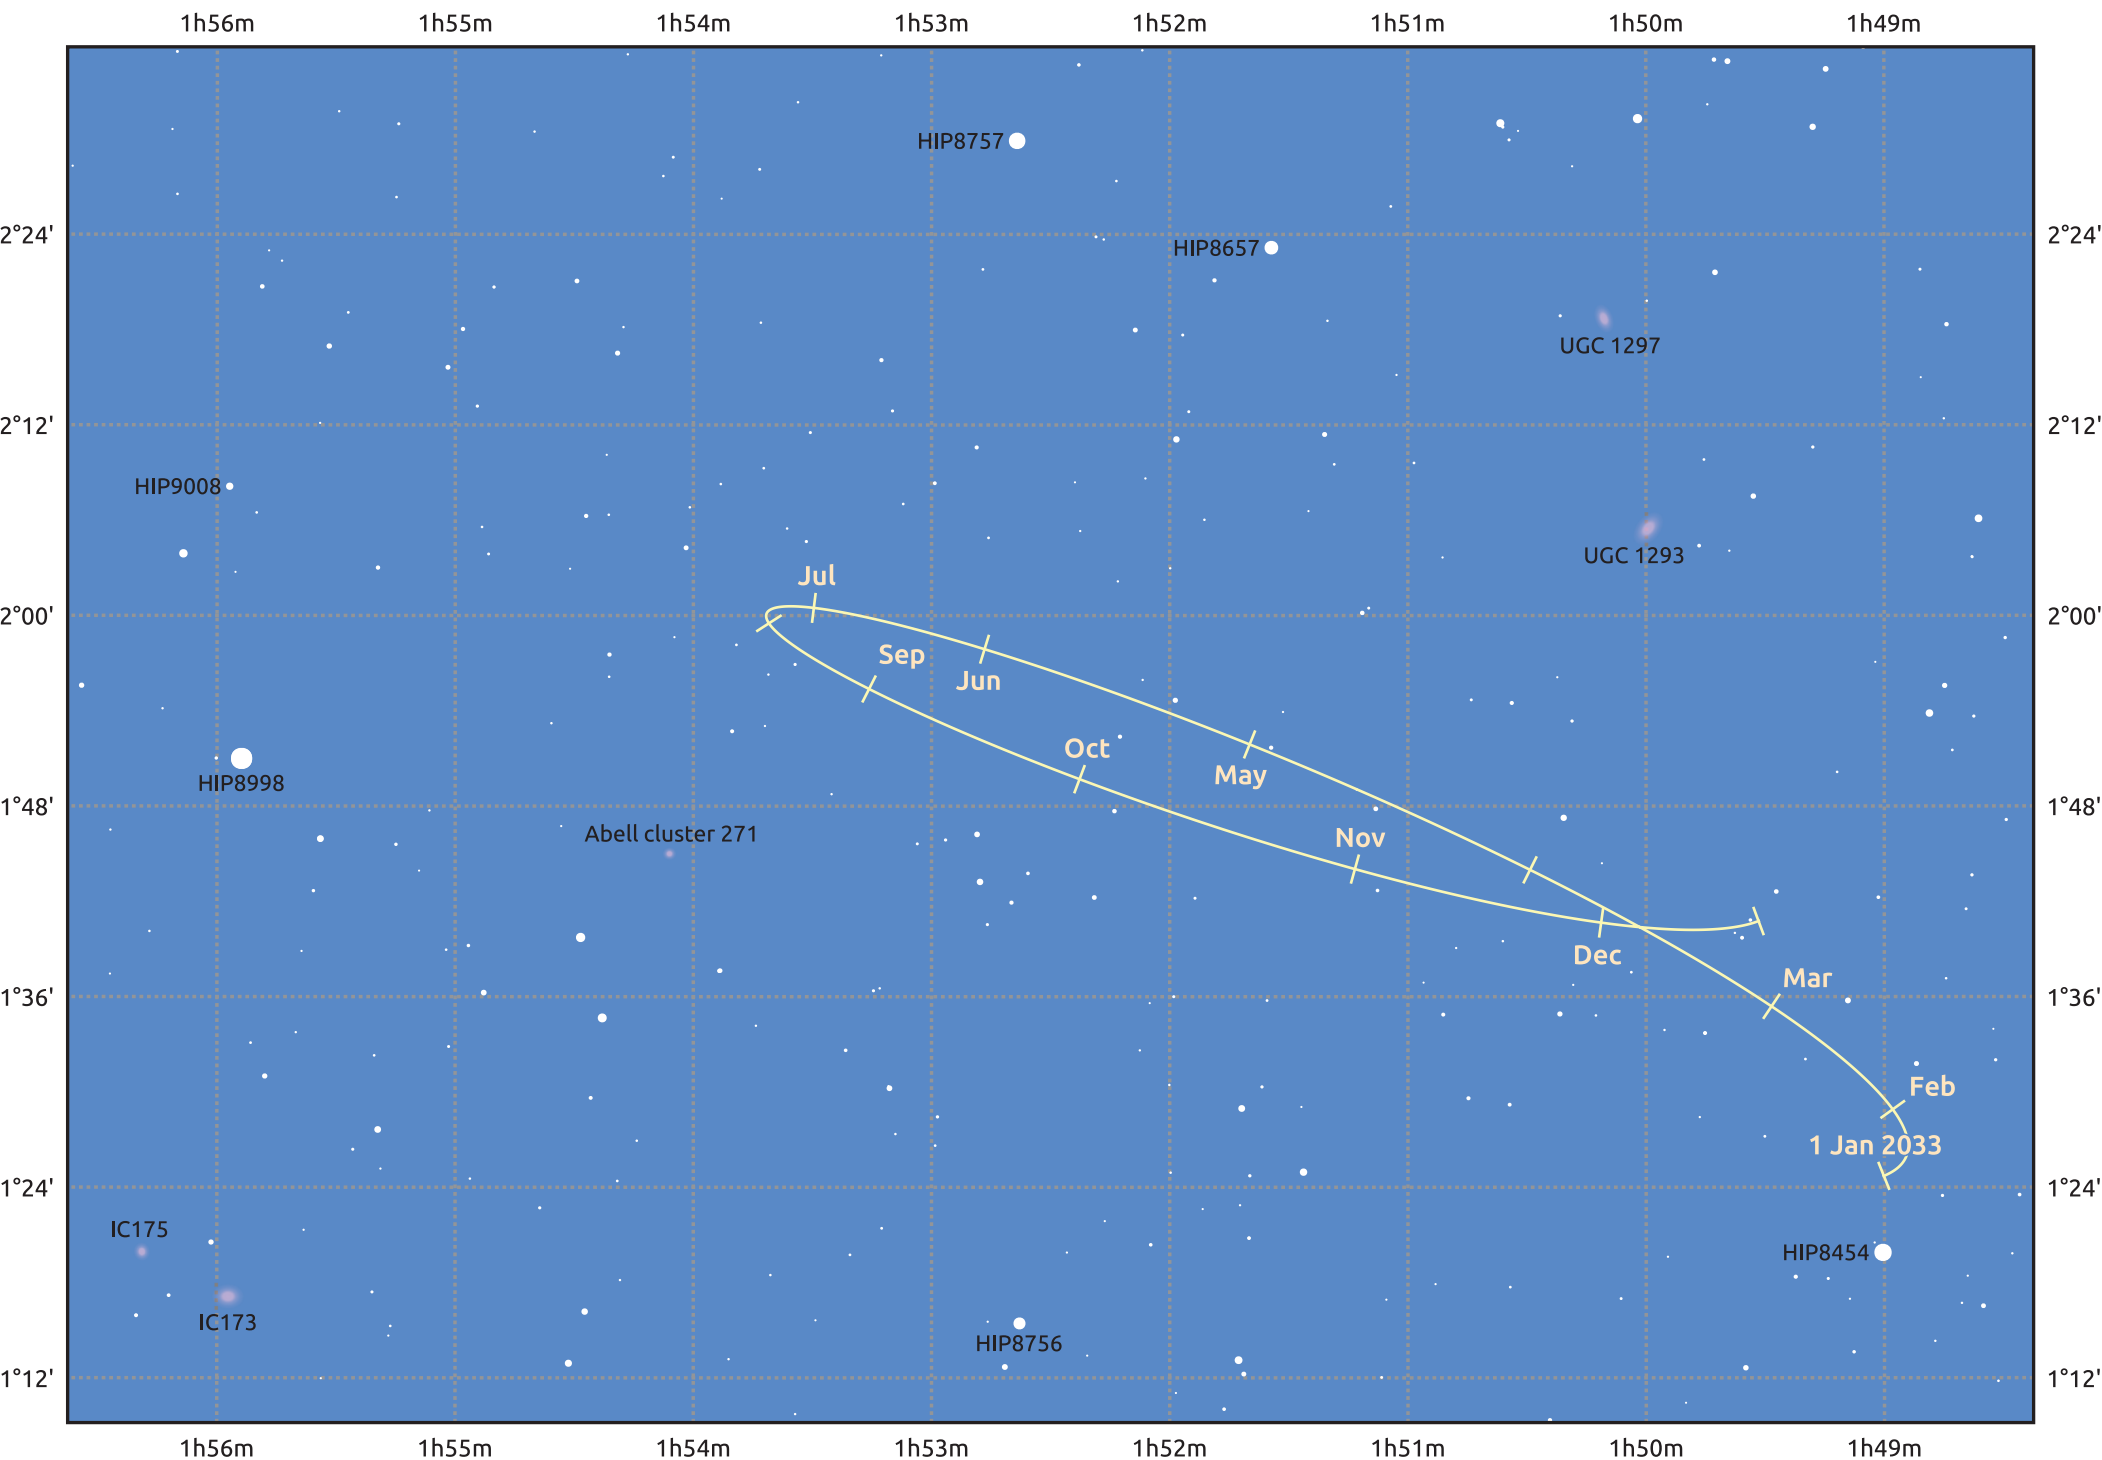

The path of Eris in 2033

© Dominic Ford 2011–2025. Date markers placed at midnight UTC. Downloaded from <https://in-the-sky.org>

Date	Mag
2033 Jan 1	18.7
2033 Apr 1	18.6
2033 Jul 1	18.7
2033 Oct 1	18.6
2034 Jan 1	18.6