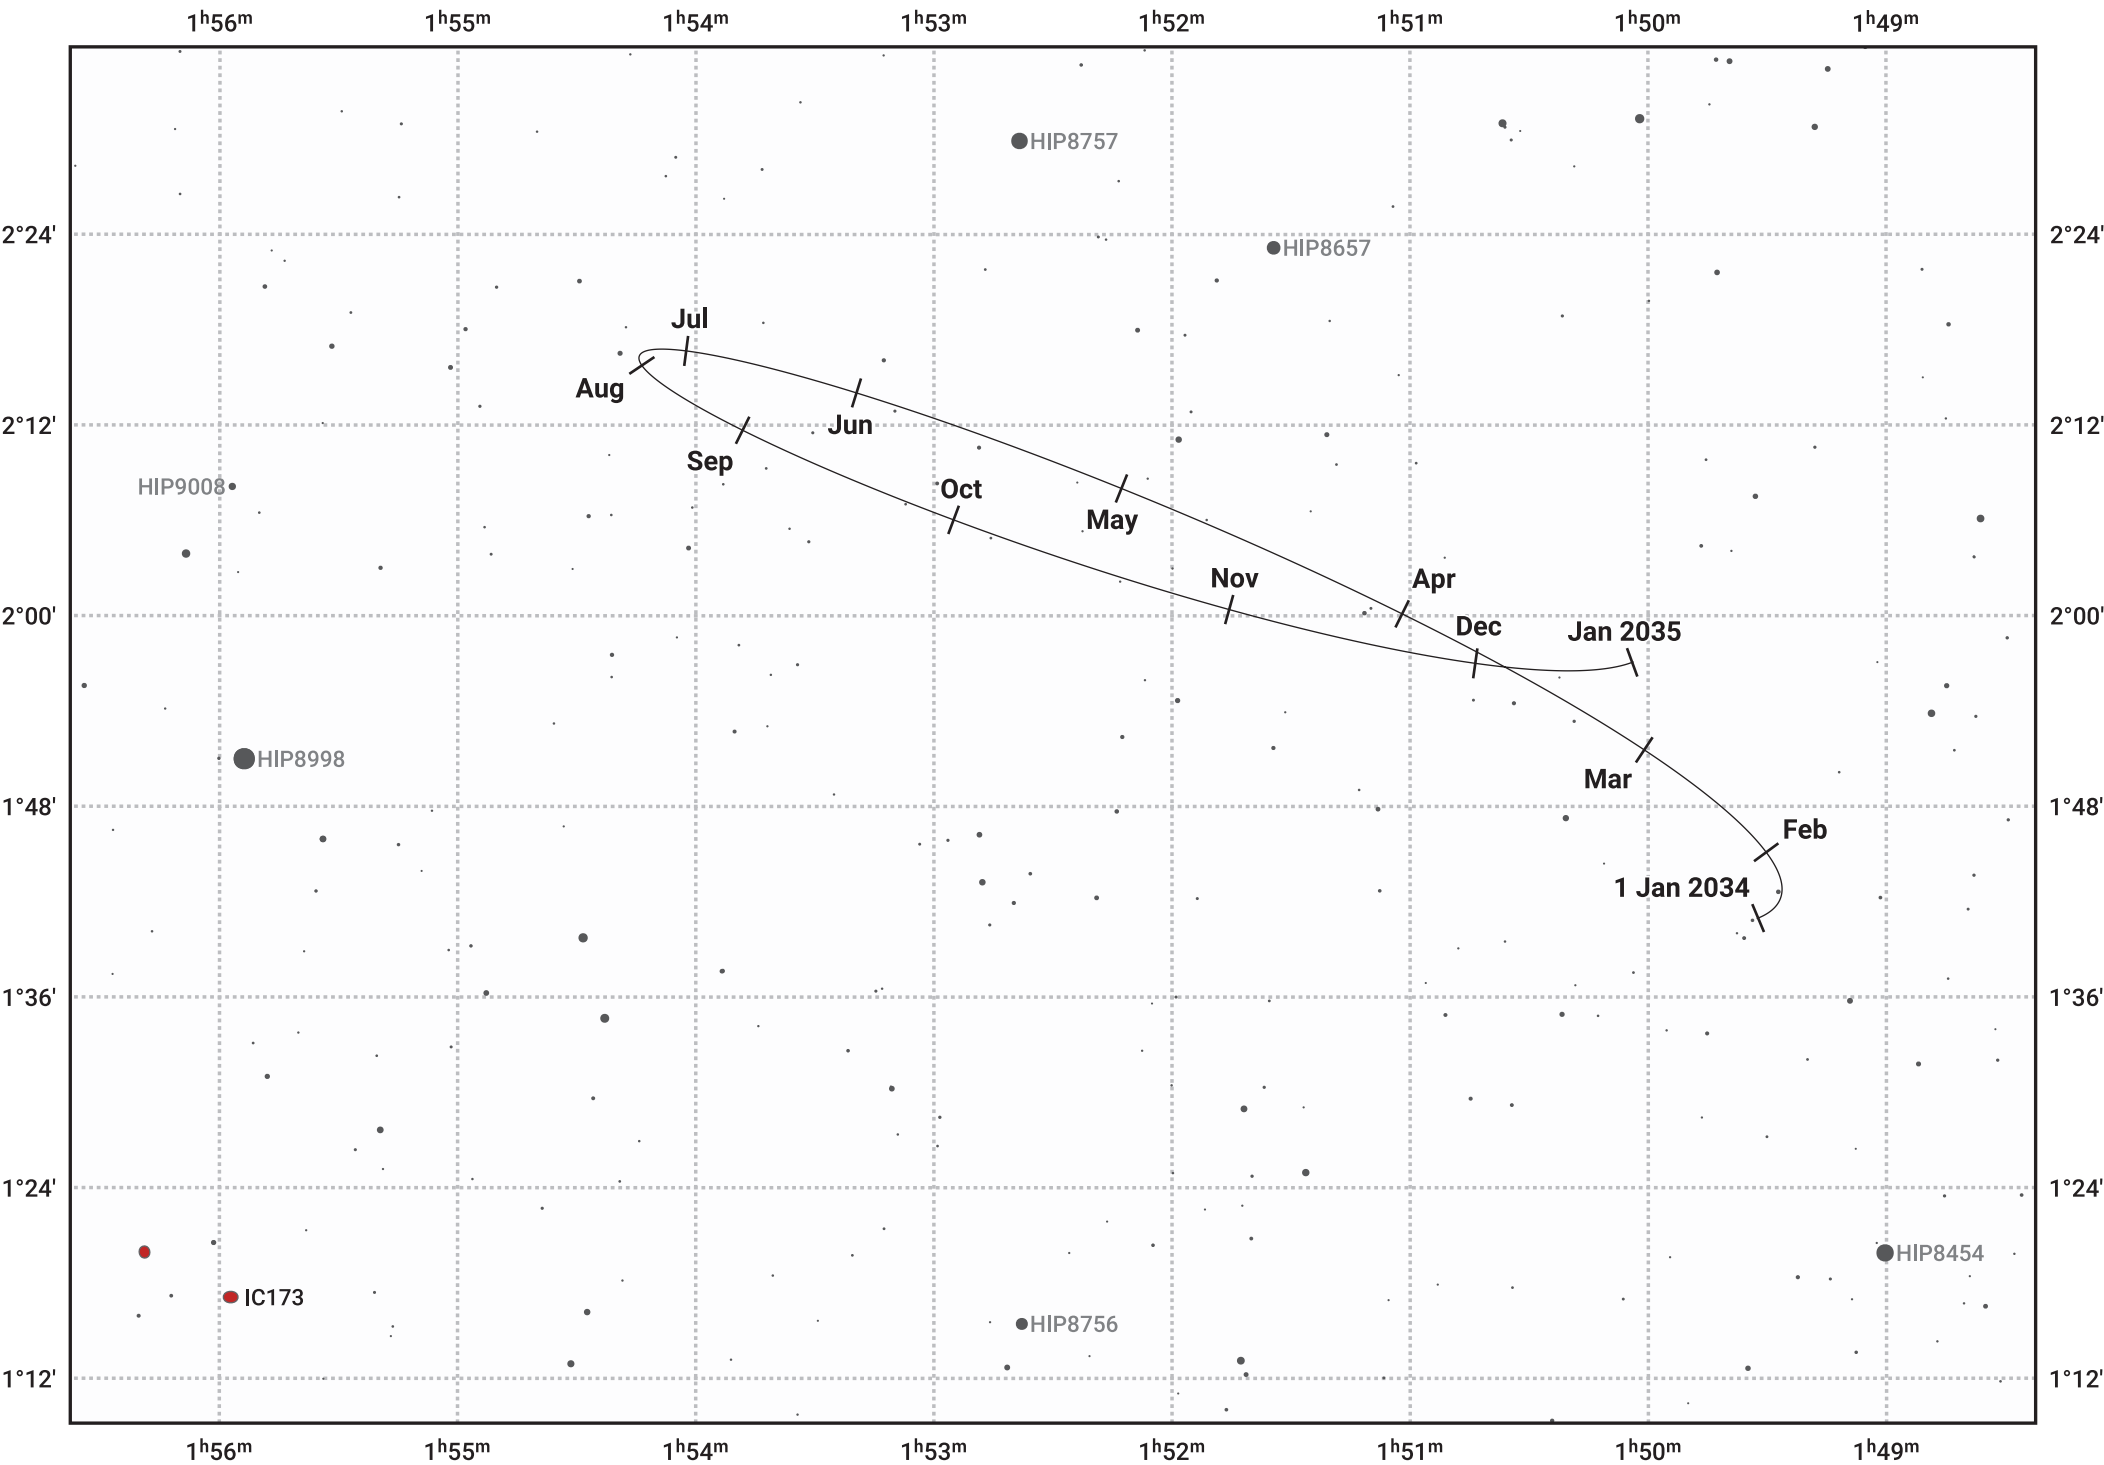

The path of Eris in 2034

© Dominic Ford 2011–2024. Date markers placed at midnight UTC. Downloaded from <https://in-the-sky.org>

Date	Mag
2034 Jan 1	18.6
2034 Apr 1	18.6
2034 Jul 1	18.7
2034 Oct 1	18.6
2035 Jan 1	18.6