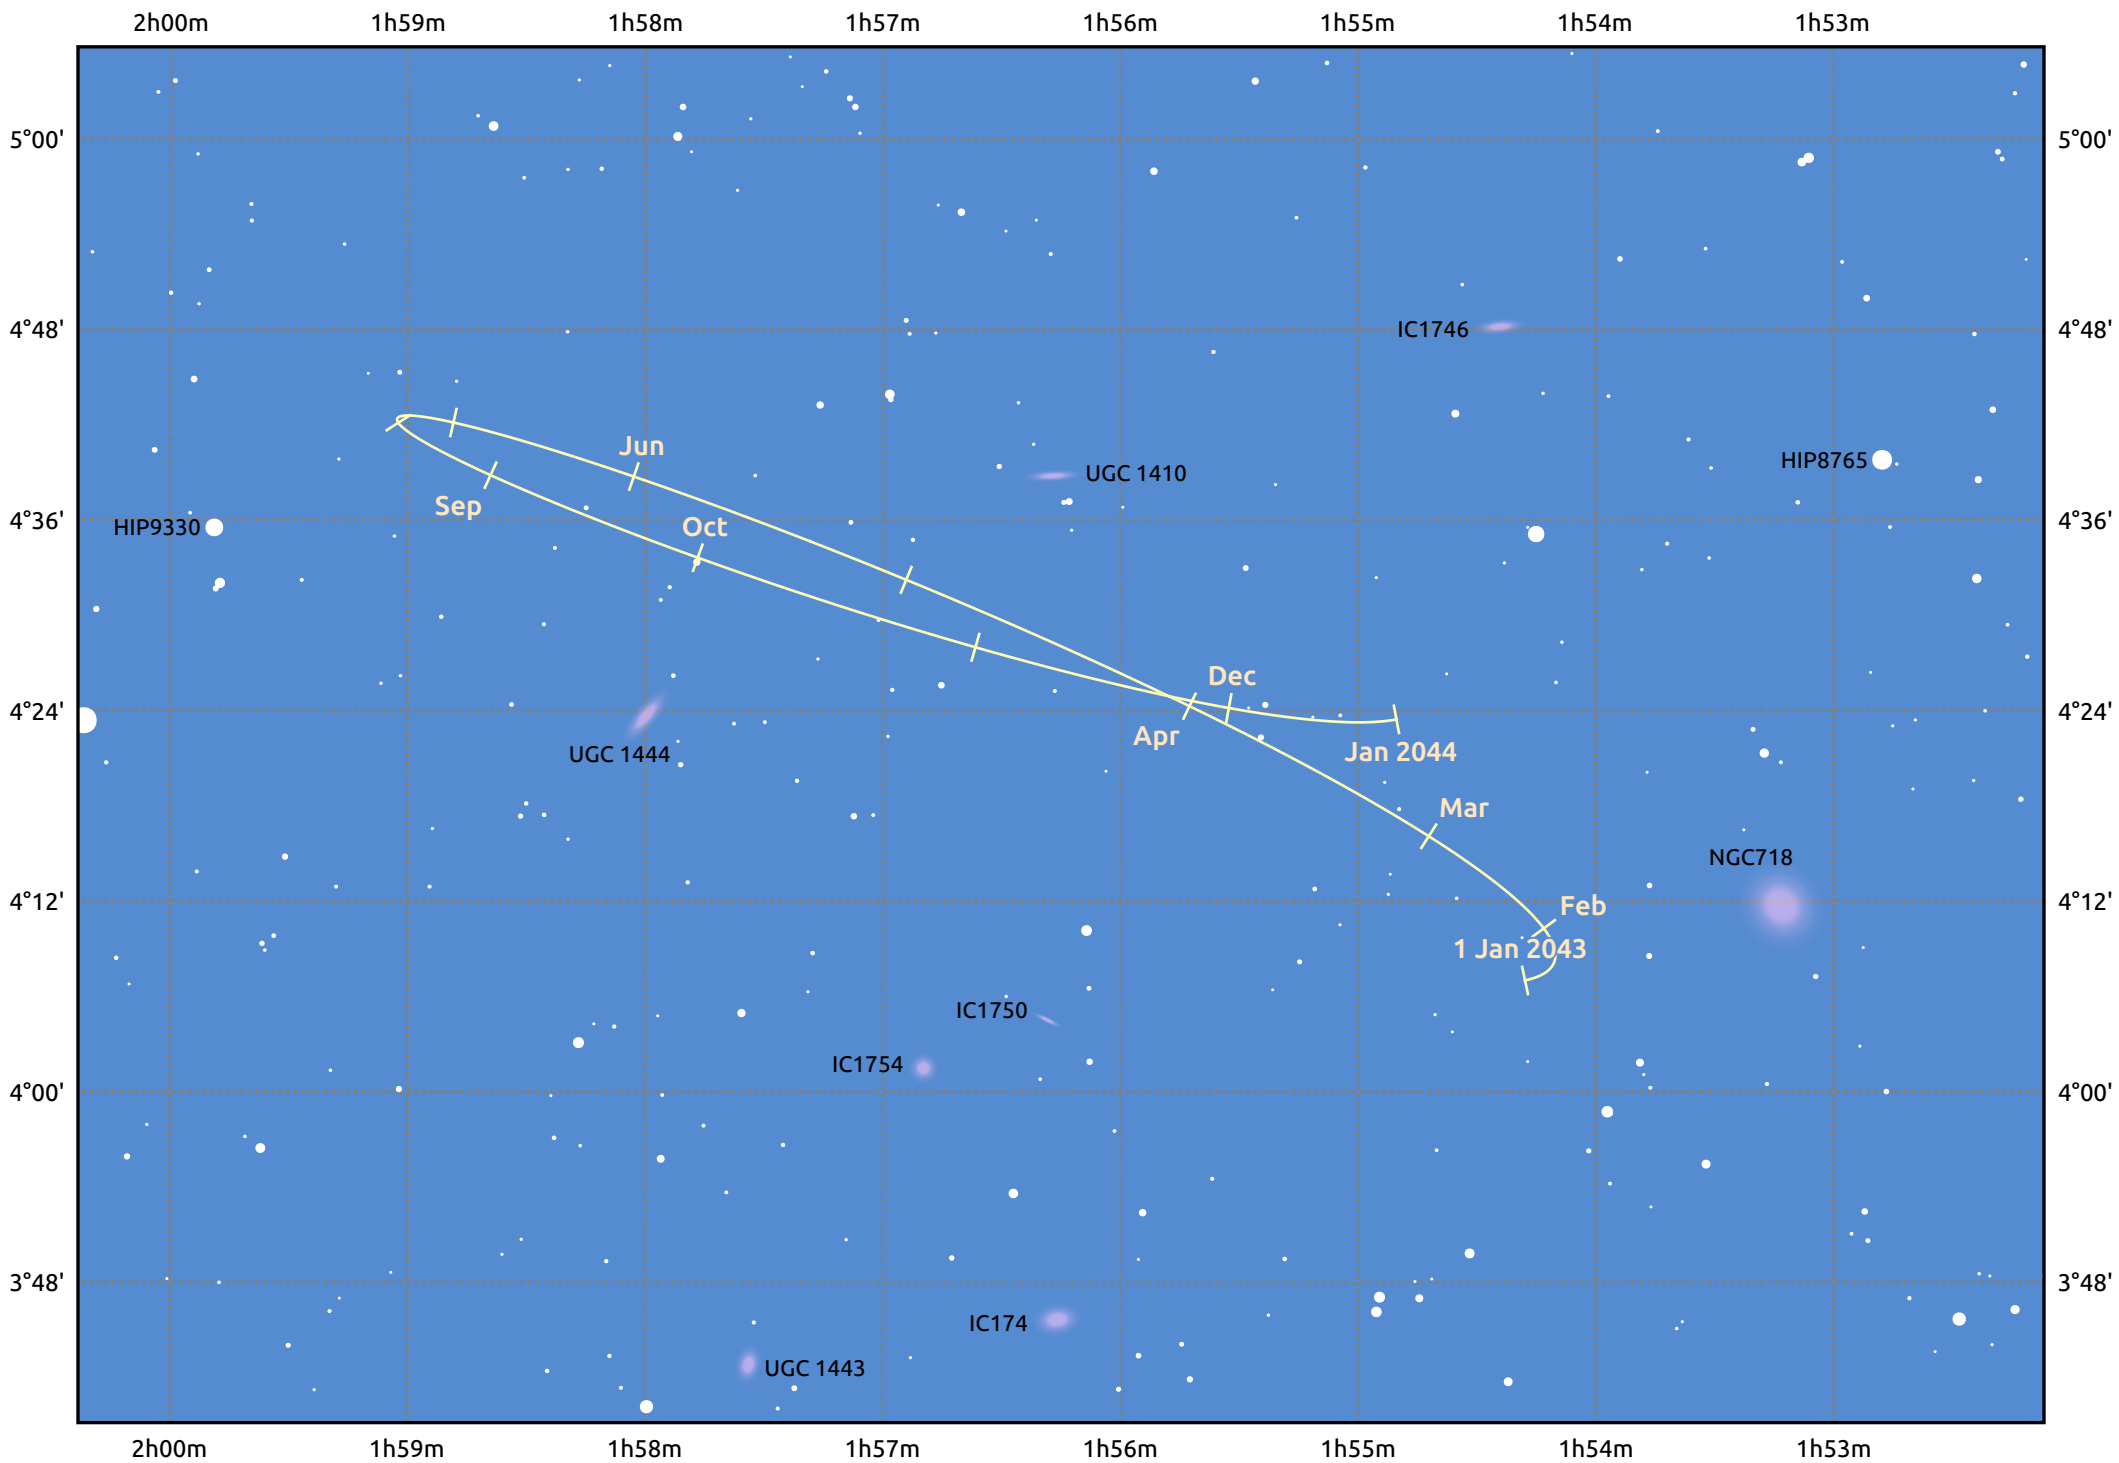

The path of Eris in 2023

© Dominic Ford 2011–2025. Date markers placed at midnight UTC. Downloaded from <https://in-the-sky.org>

Magnitude scale: · 14.0 · 13.0 · 12.0 · 11.0 · 10.0 ● 9.0 ● 8.0 ● 7.0

— Ecliptic Plane

Galaxy Bright nebula Open cluster Globular cluster Planetary nebula

Date	Mag
2043 Jan 1	18.6
2043 Apr 1	18.6
2043 Jul 1	18.6
2043 Oct 1	18.5
2044 Jan 1	18.6