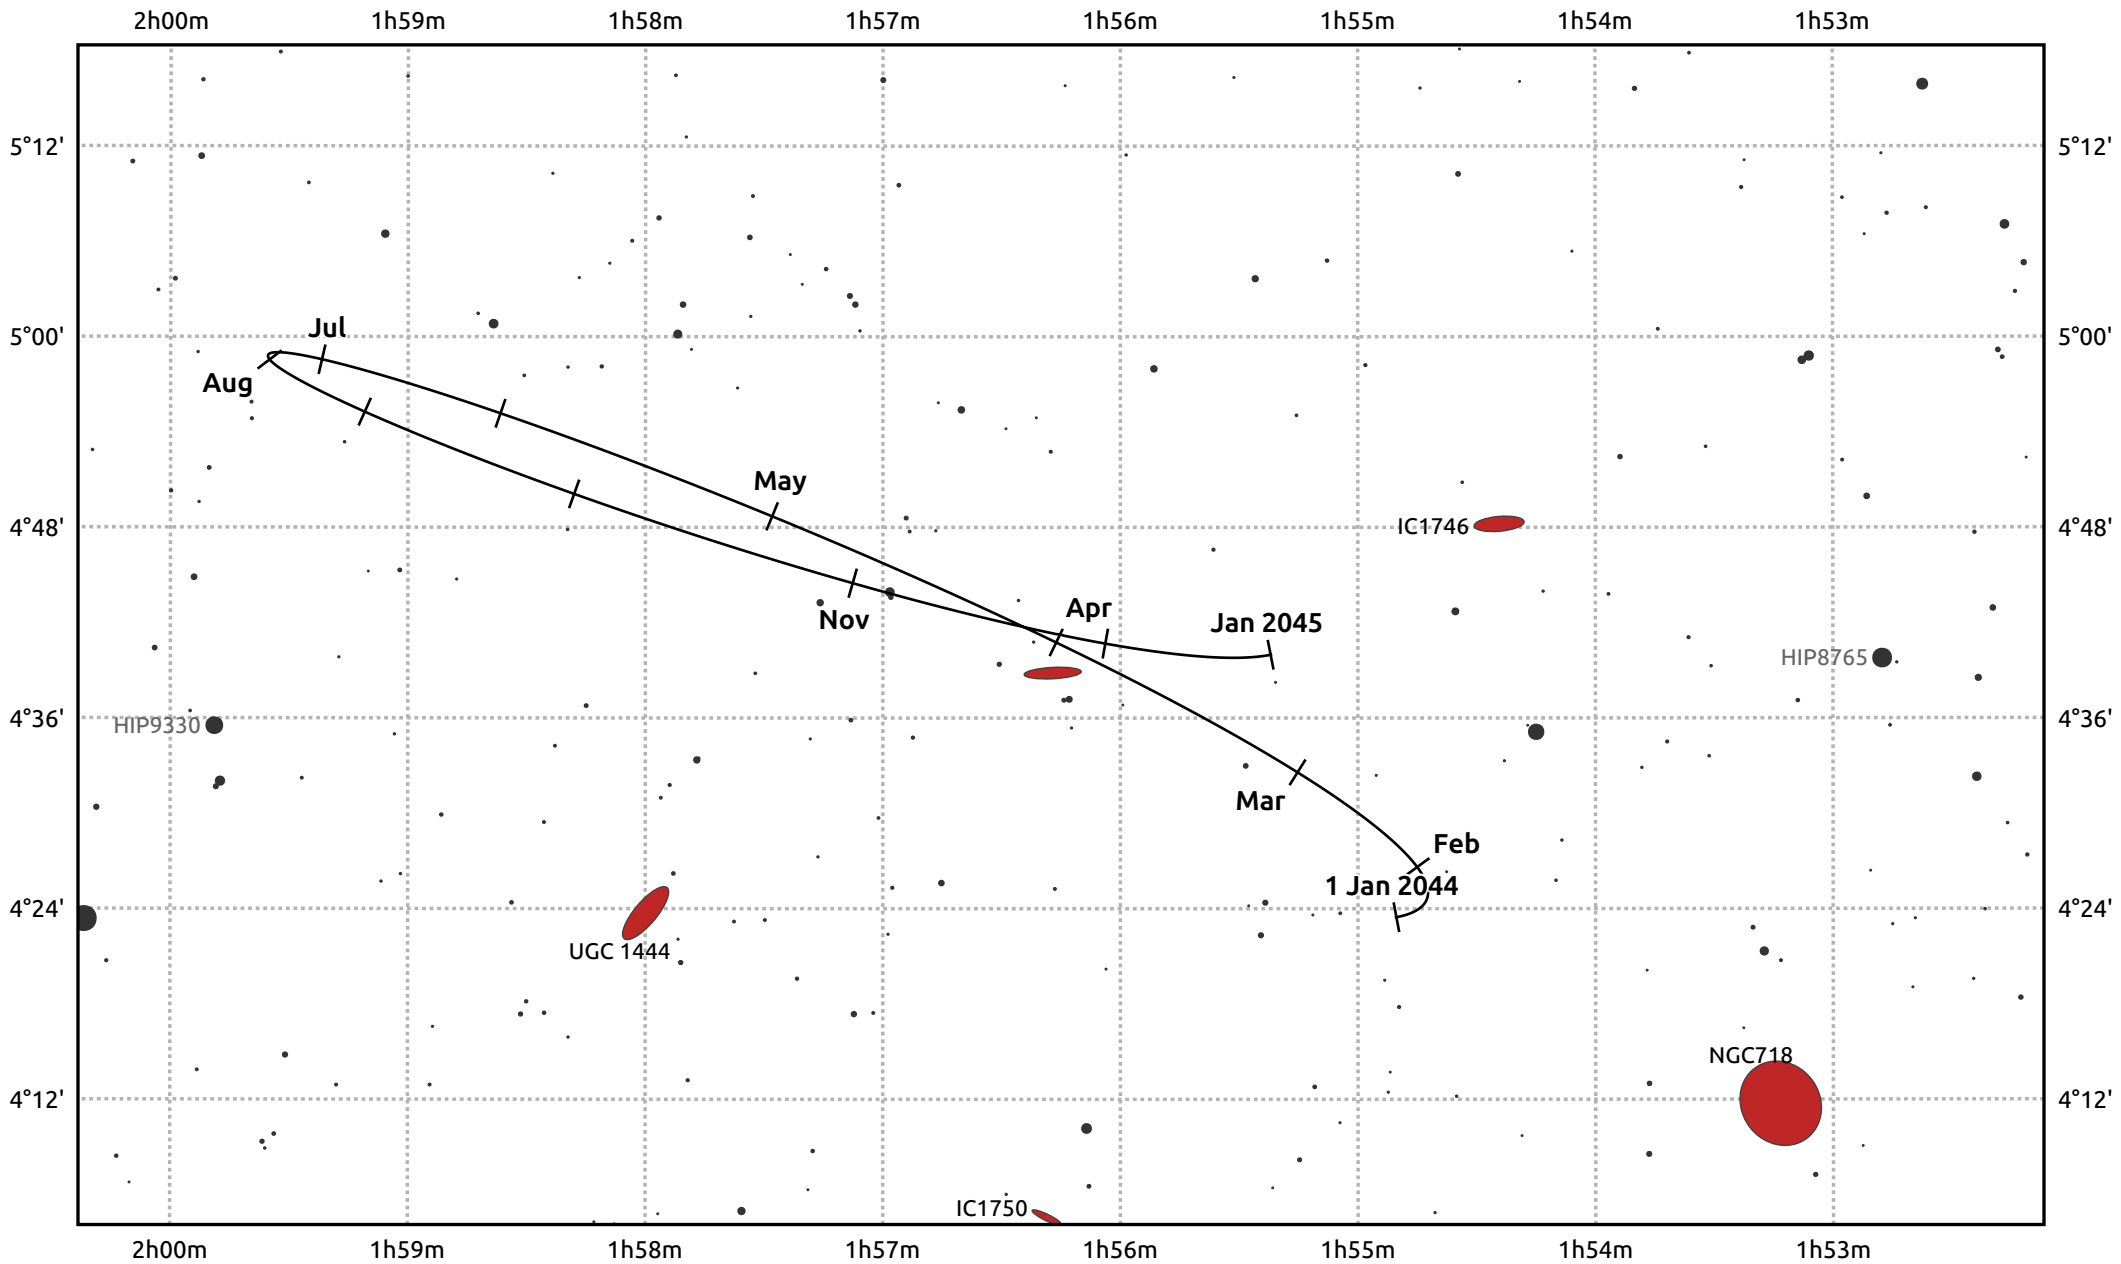

The path of Eris in 2044

© Dominic Ford 2011–2025. Date markers placed at midnight UTC. Downloaded from <https://in-the-sky.org>

Magnitude scale: · 14.0 · 13.0 · 12.0 · 11.0 · 10.0 · 9.0 · 8.0 · 7.0

— Ecliptic Plane

- Galaxy
- Bright nebula
- Open cluster
- ⊕ Globular cluster
- ⊕ Planetary nebula

Date	Mag
2044 Jan 1	18.6
2044 Apr 1	18.6
2044 Jul 1	18.6
2044 Oct 1	18.5
2045 Jan 1	18.6