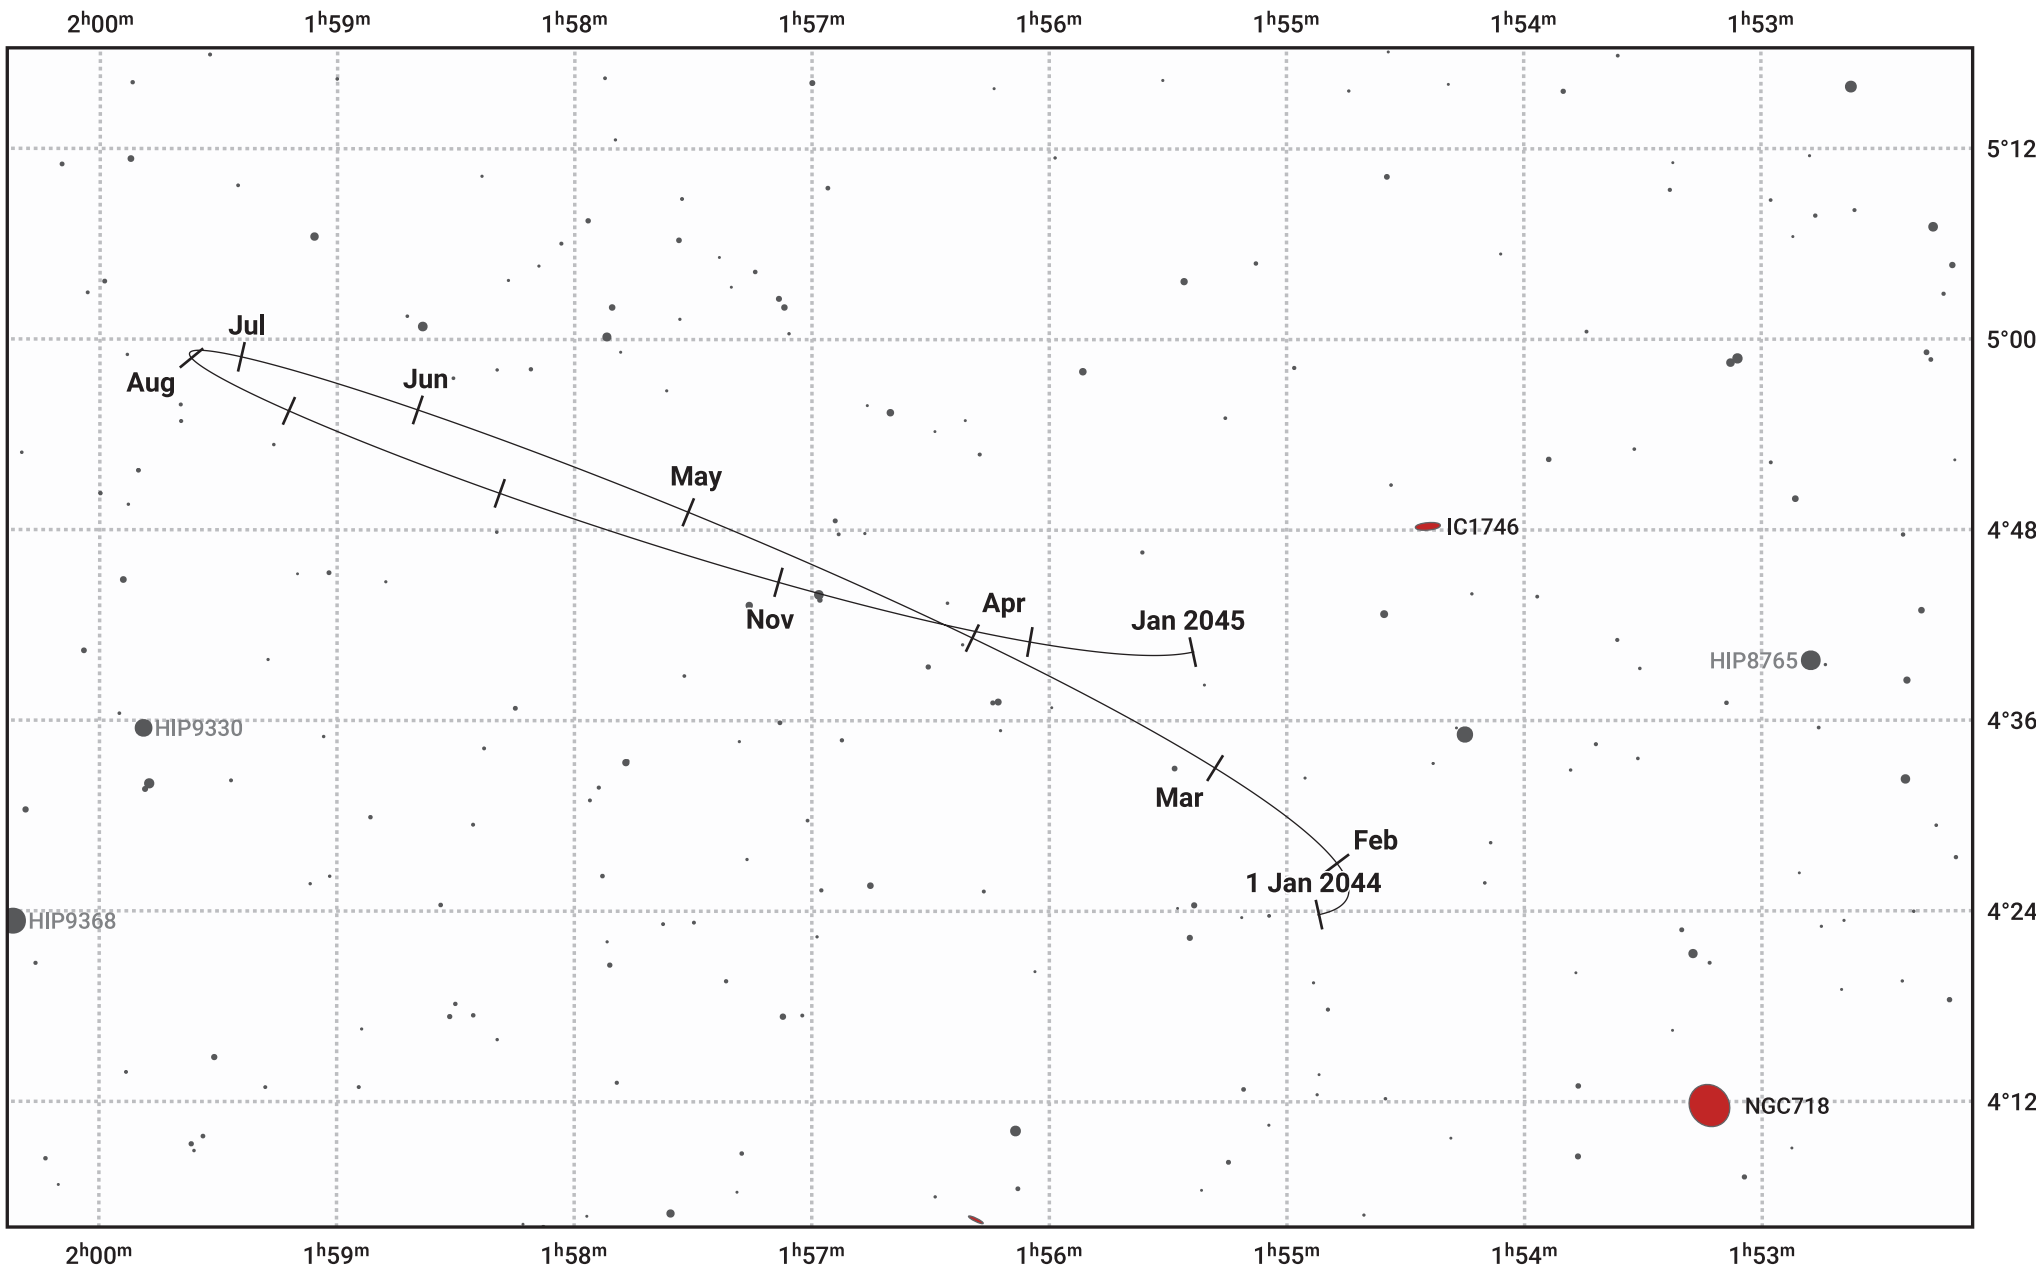

The path of Eris in 2044

© Dominic Ford 2011–2024. Date markers placed at midnight UTC. Downloaded from <https://in-the-sky.org>

Magnitude scale: · 14.0 · 13.0 · 12.0 · 11.0 · 10.0 · 9.0 · 8.0 · 7.0

— Ecliptic Plane

- Galaxy
- Bright nebula
- Open cluster
- ⊕ Globular cluster

Date	Mag
2044 Jan 1	18.6
2044 Apr 1	18.6
2044 Jul 1	18.6
2044 Oct 1	18.5
2045 Jan 1	18.6