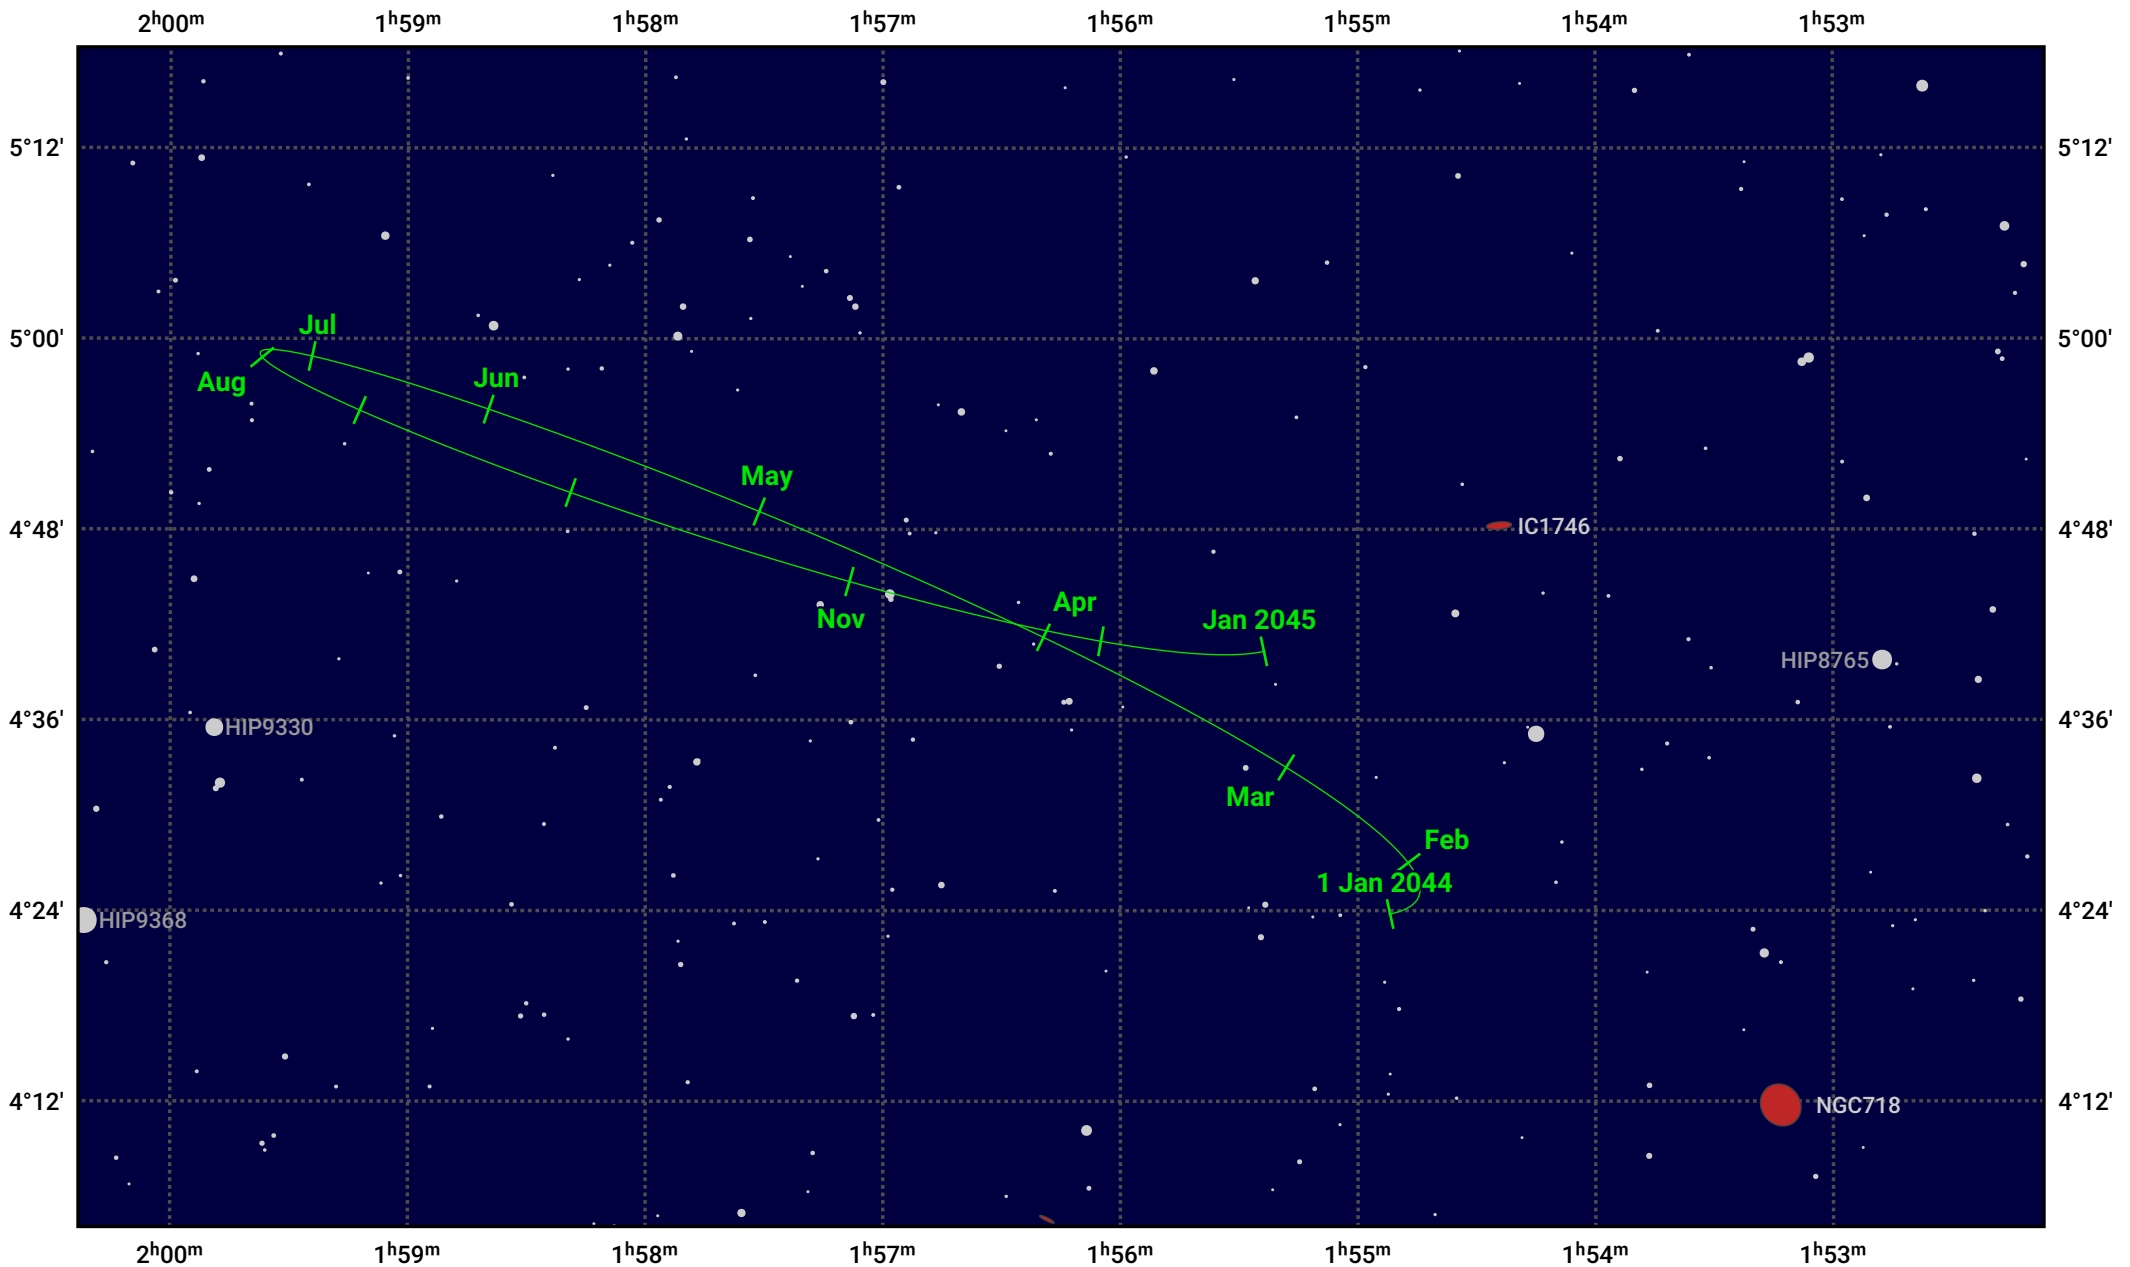

# The path of Eris in 2044

© Dominic Ford 2011–2024. Date markers placed at midnight UTC. Downloaded from <https://in-the-sky.org>

Magnitude scale: · 14.0 · 13.0 · 12.0 · 11.0 · 10.0 · 9.0 · 8.0 · 7.0

— Ecliptic Plane

● Galaxy   ■ Bright nebula   ● Open cluster   ● Globular cluster

Date	Mag
2044 Jan 1	18.6
2044 Apr 1	18.6
2044 Jul 1	18.6
2044 Oct 1	18.5
2045 Jan 1	18.6