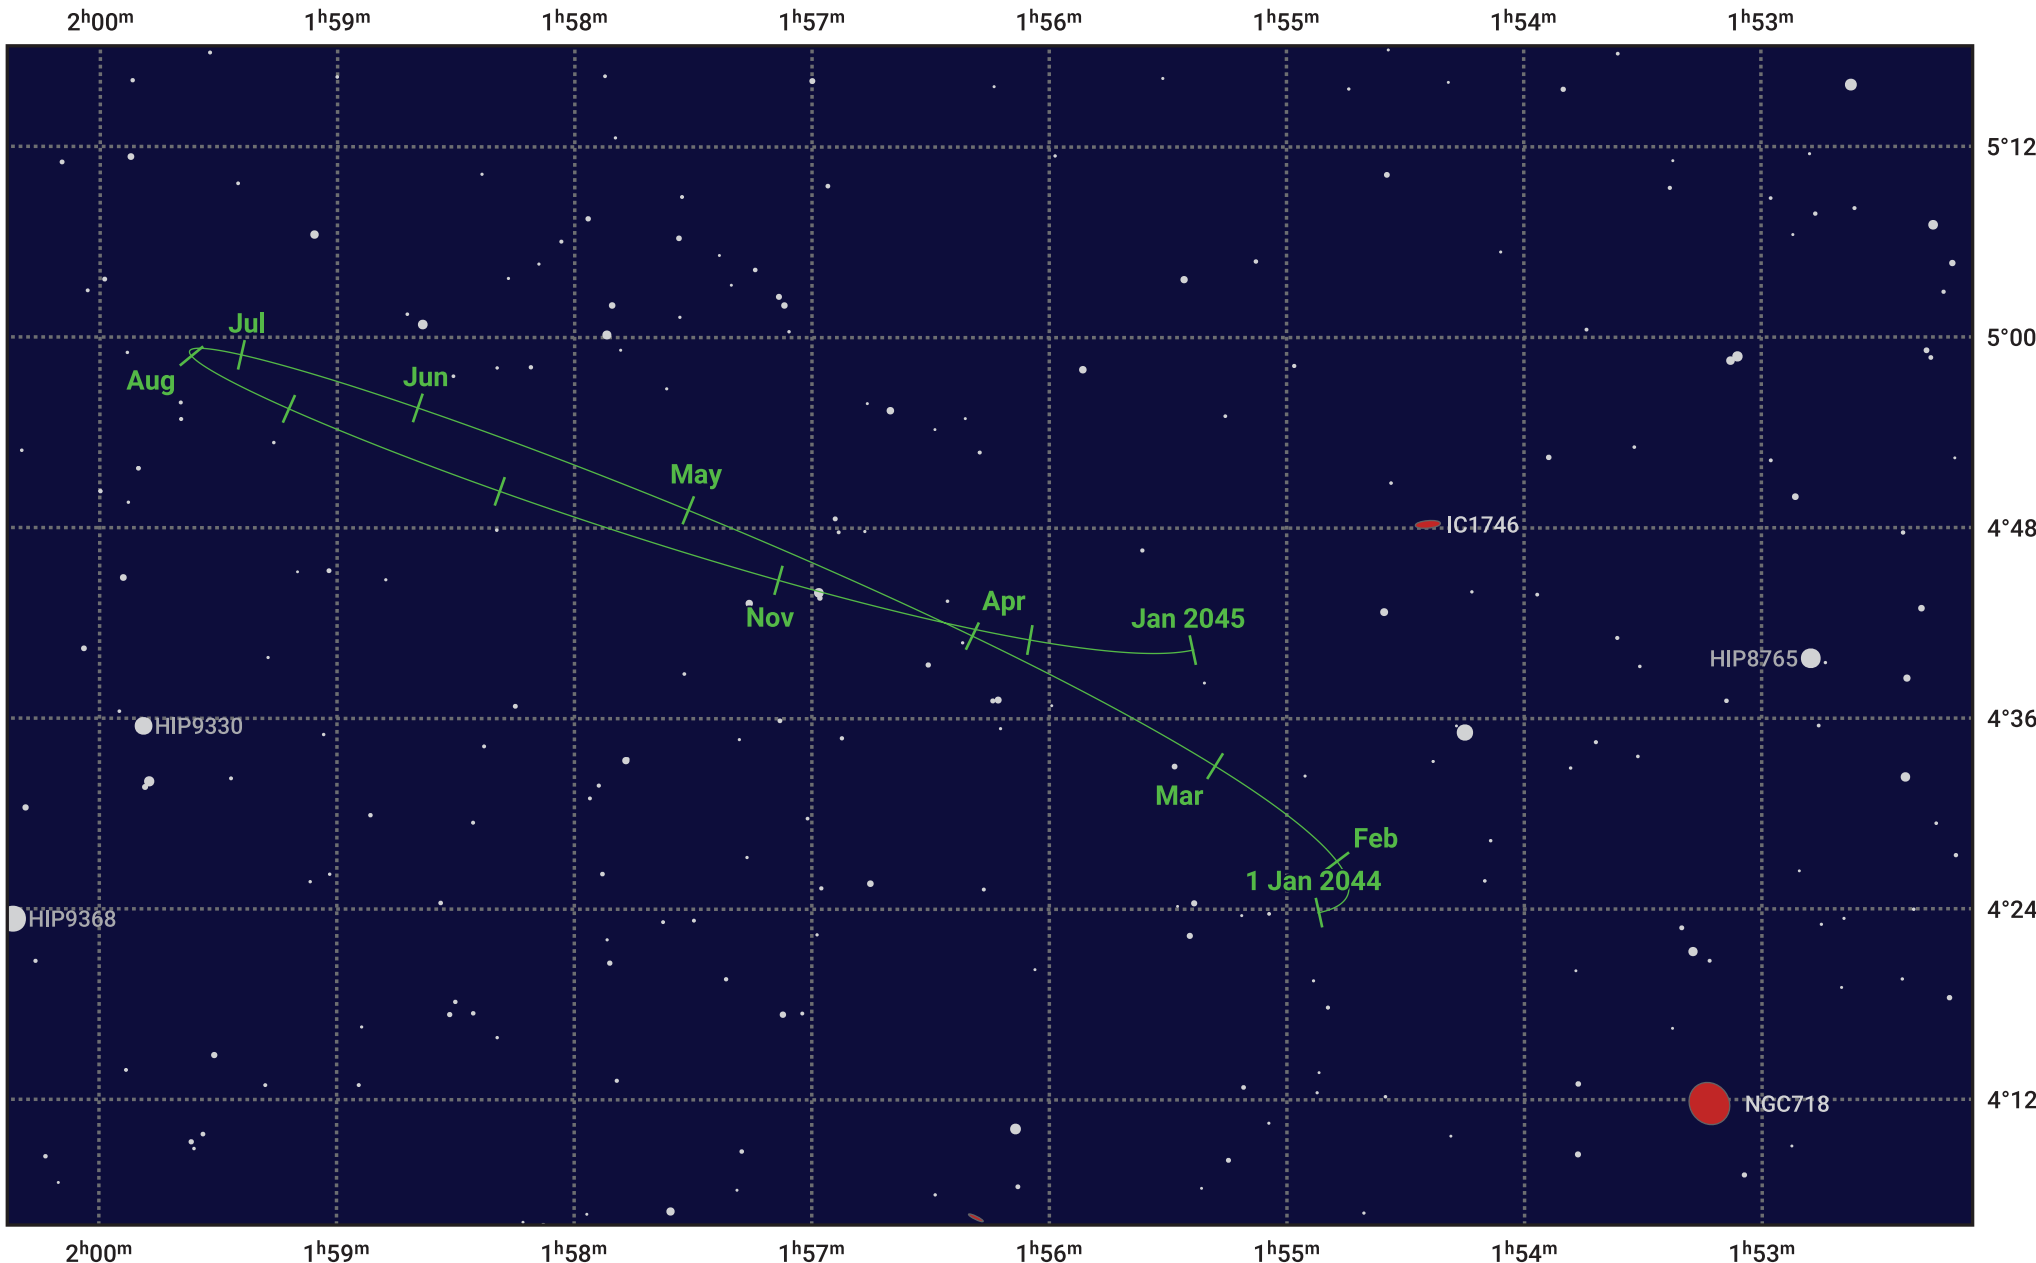

The path of Eris in 2024

© Dominic Ford 2011–2024. Date markers placed at midnight UTC. Downloaded from <https://in-the-sky.org>

Magnitude scale: 14.0 13.0 12.0 11.0 10.0 9.0 8.0 7.0

— Ecliptic Plane

- Galaxy
- Bright nebula
- Open cluster
- ⊕ Globular cluster