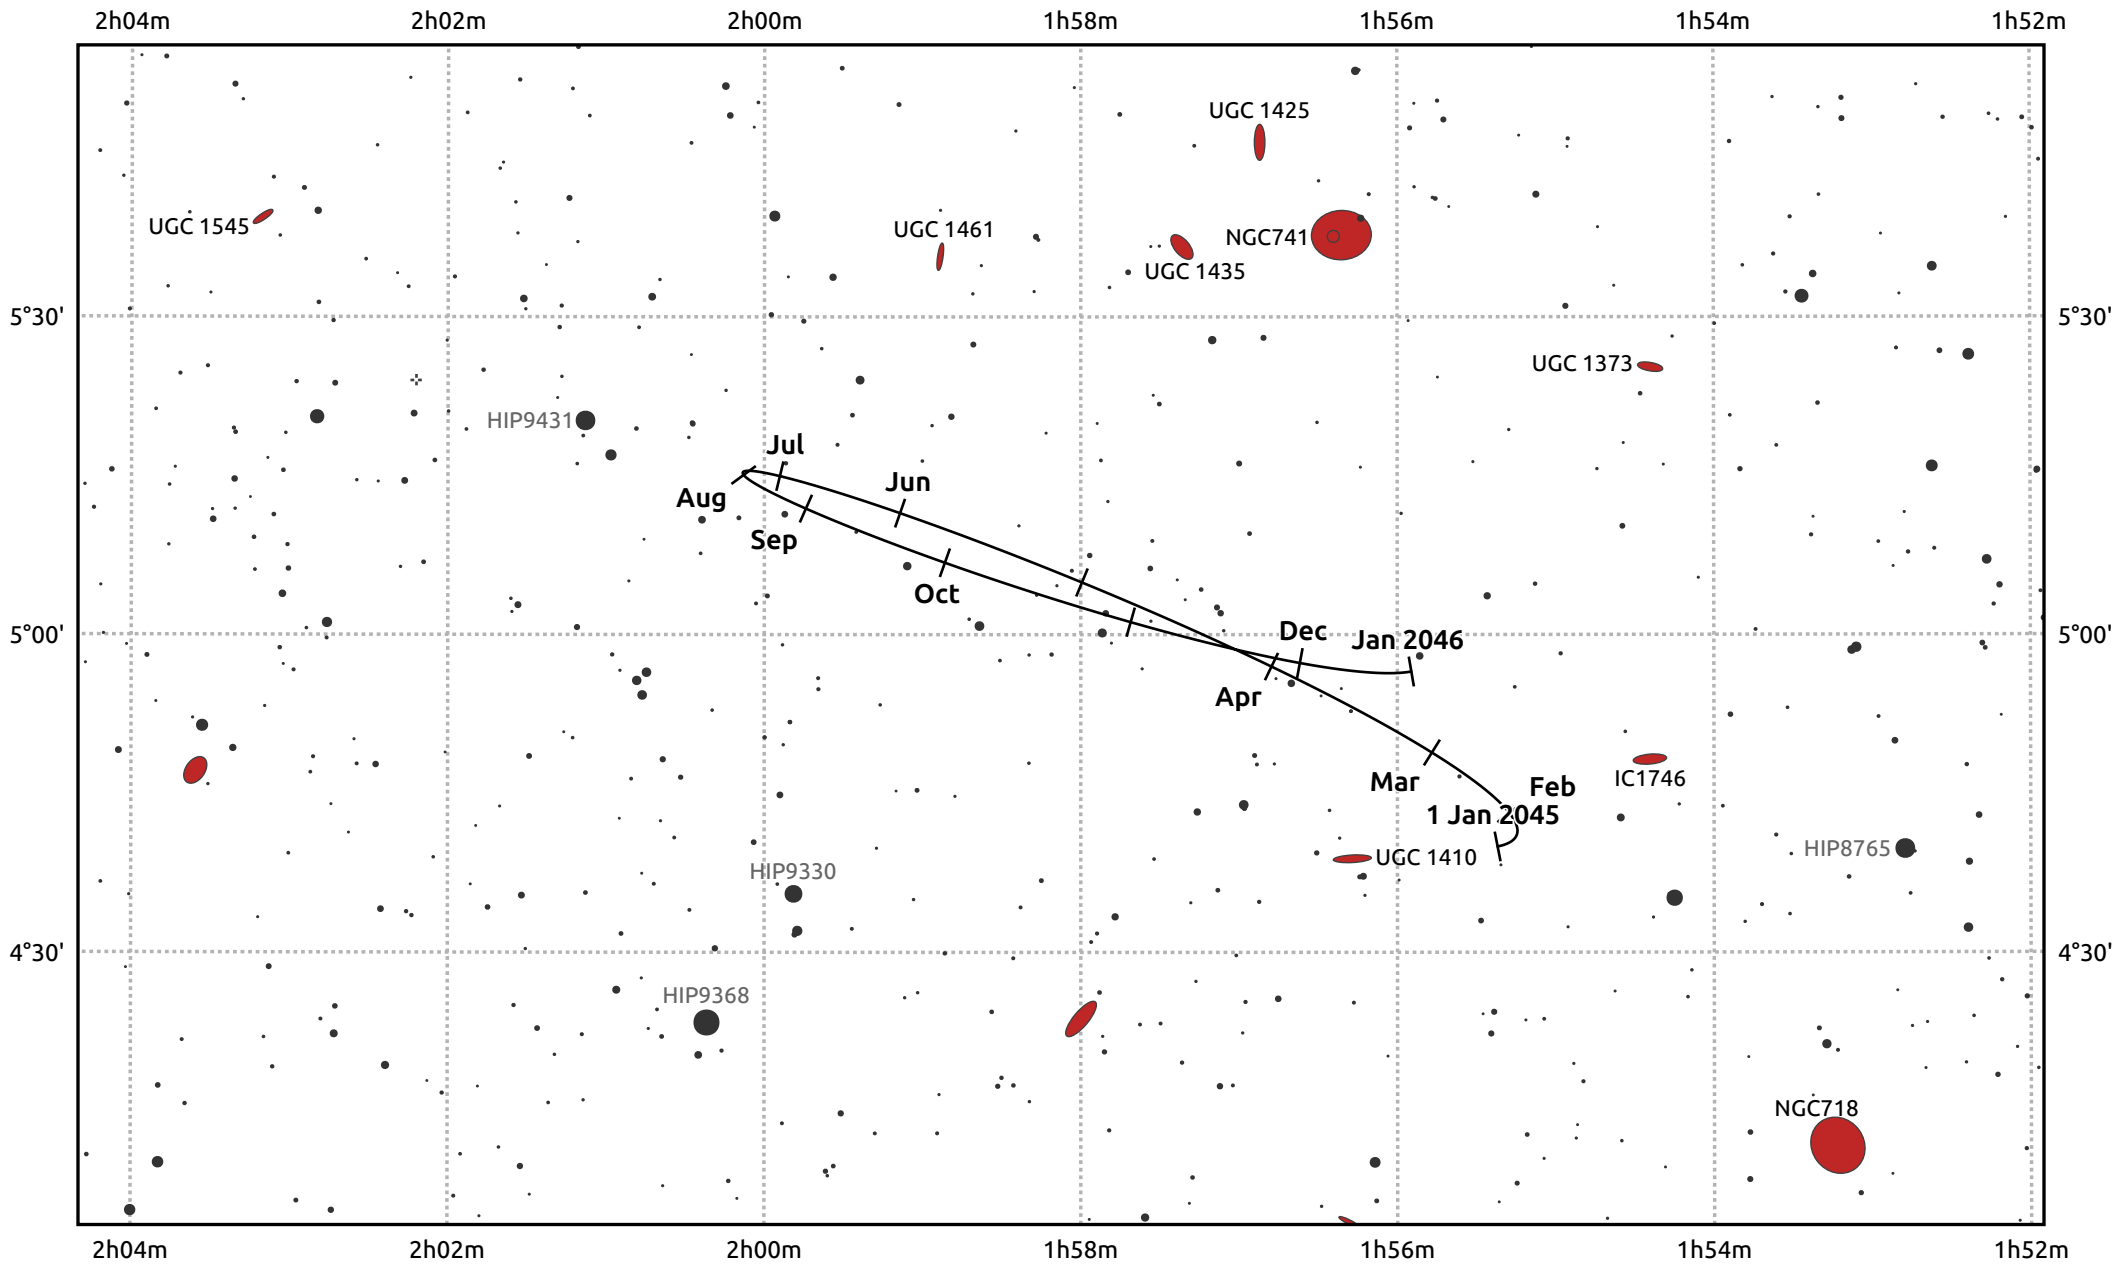

# The path of Eris in 2045

© Dominic Ford 2011–2025. Date markers placed at midnight UTC. Downloaded from <https://in-the-sky.org>

Magnitude scale: · 14.0 · 13.0 · 12.0 · 11.0 · 10.0 · 9.0 · 8.0 · 7.0

— Ecliptic Plane

- Galaxy
- Bright nebula
- Open cluster
- Globular cluster
- Planetary nebula

Date	Mag
2045 Jan 1	18.6
2045 Apr 1	18.6
2045 Jul 1	18.6
2045 Oct 1	18.5
2046 Jan 1	18.6