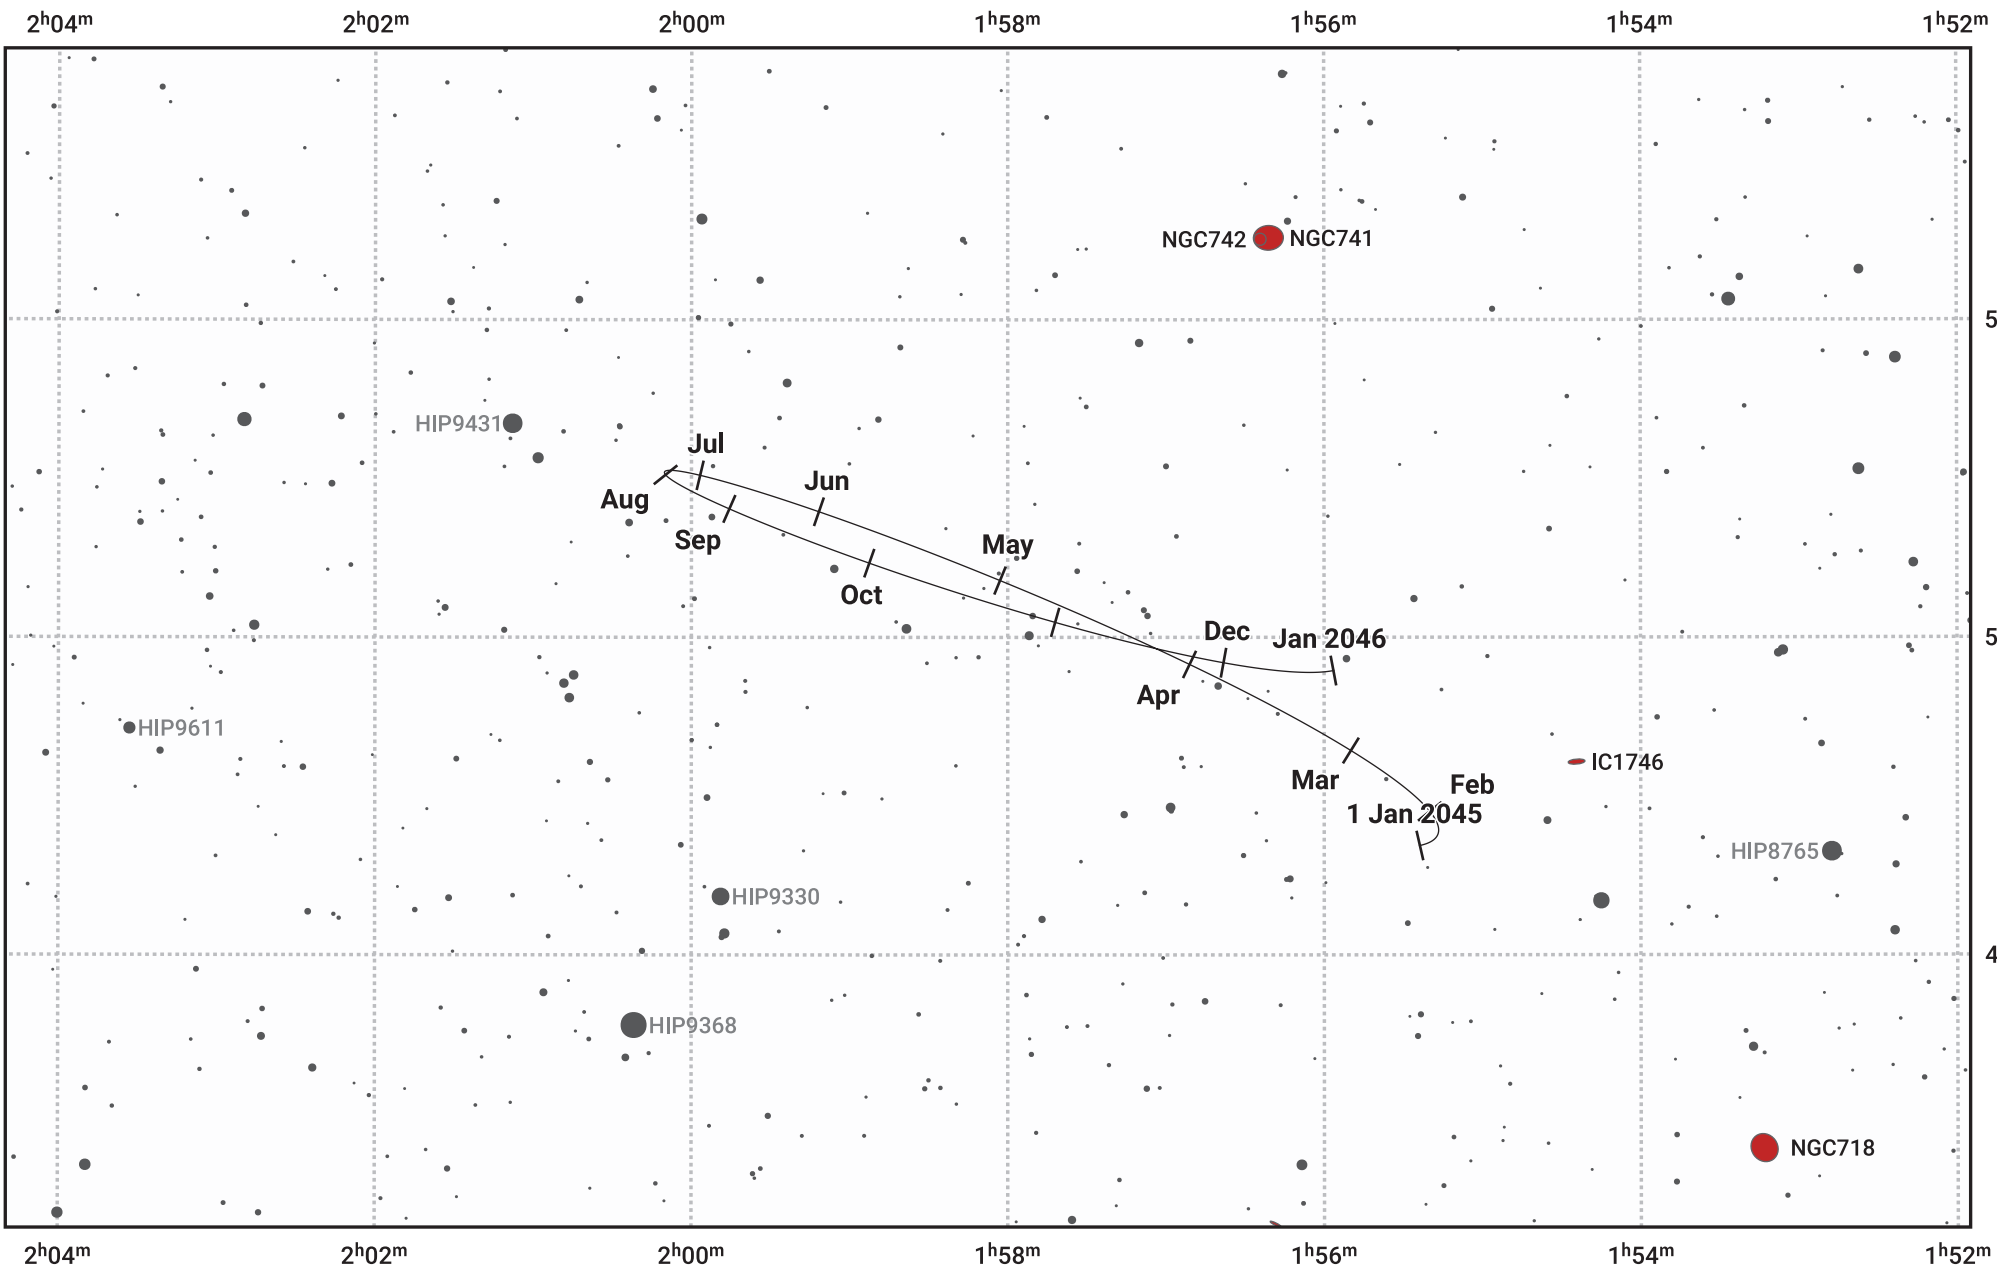

The path of Eris in 2045

© Dominic Ford 2011–2024. Date markers placed at midnight UTC. Downloaded from <https://in-the-sky.org>

Magnitude scale: 14.0 13.0 12.0 11.0 10.0 9.0 8.0 7.0

— Ecliptic Plane

- Galaxy
- Bright nebula
- Open cluster
- ⊕ Globular cluster