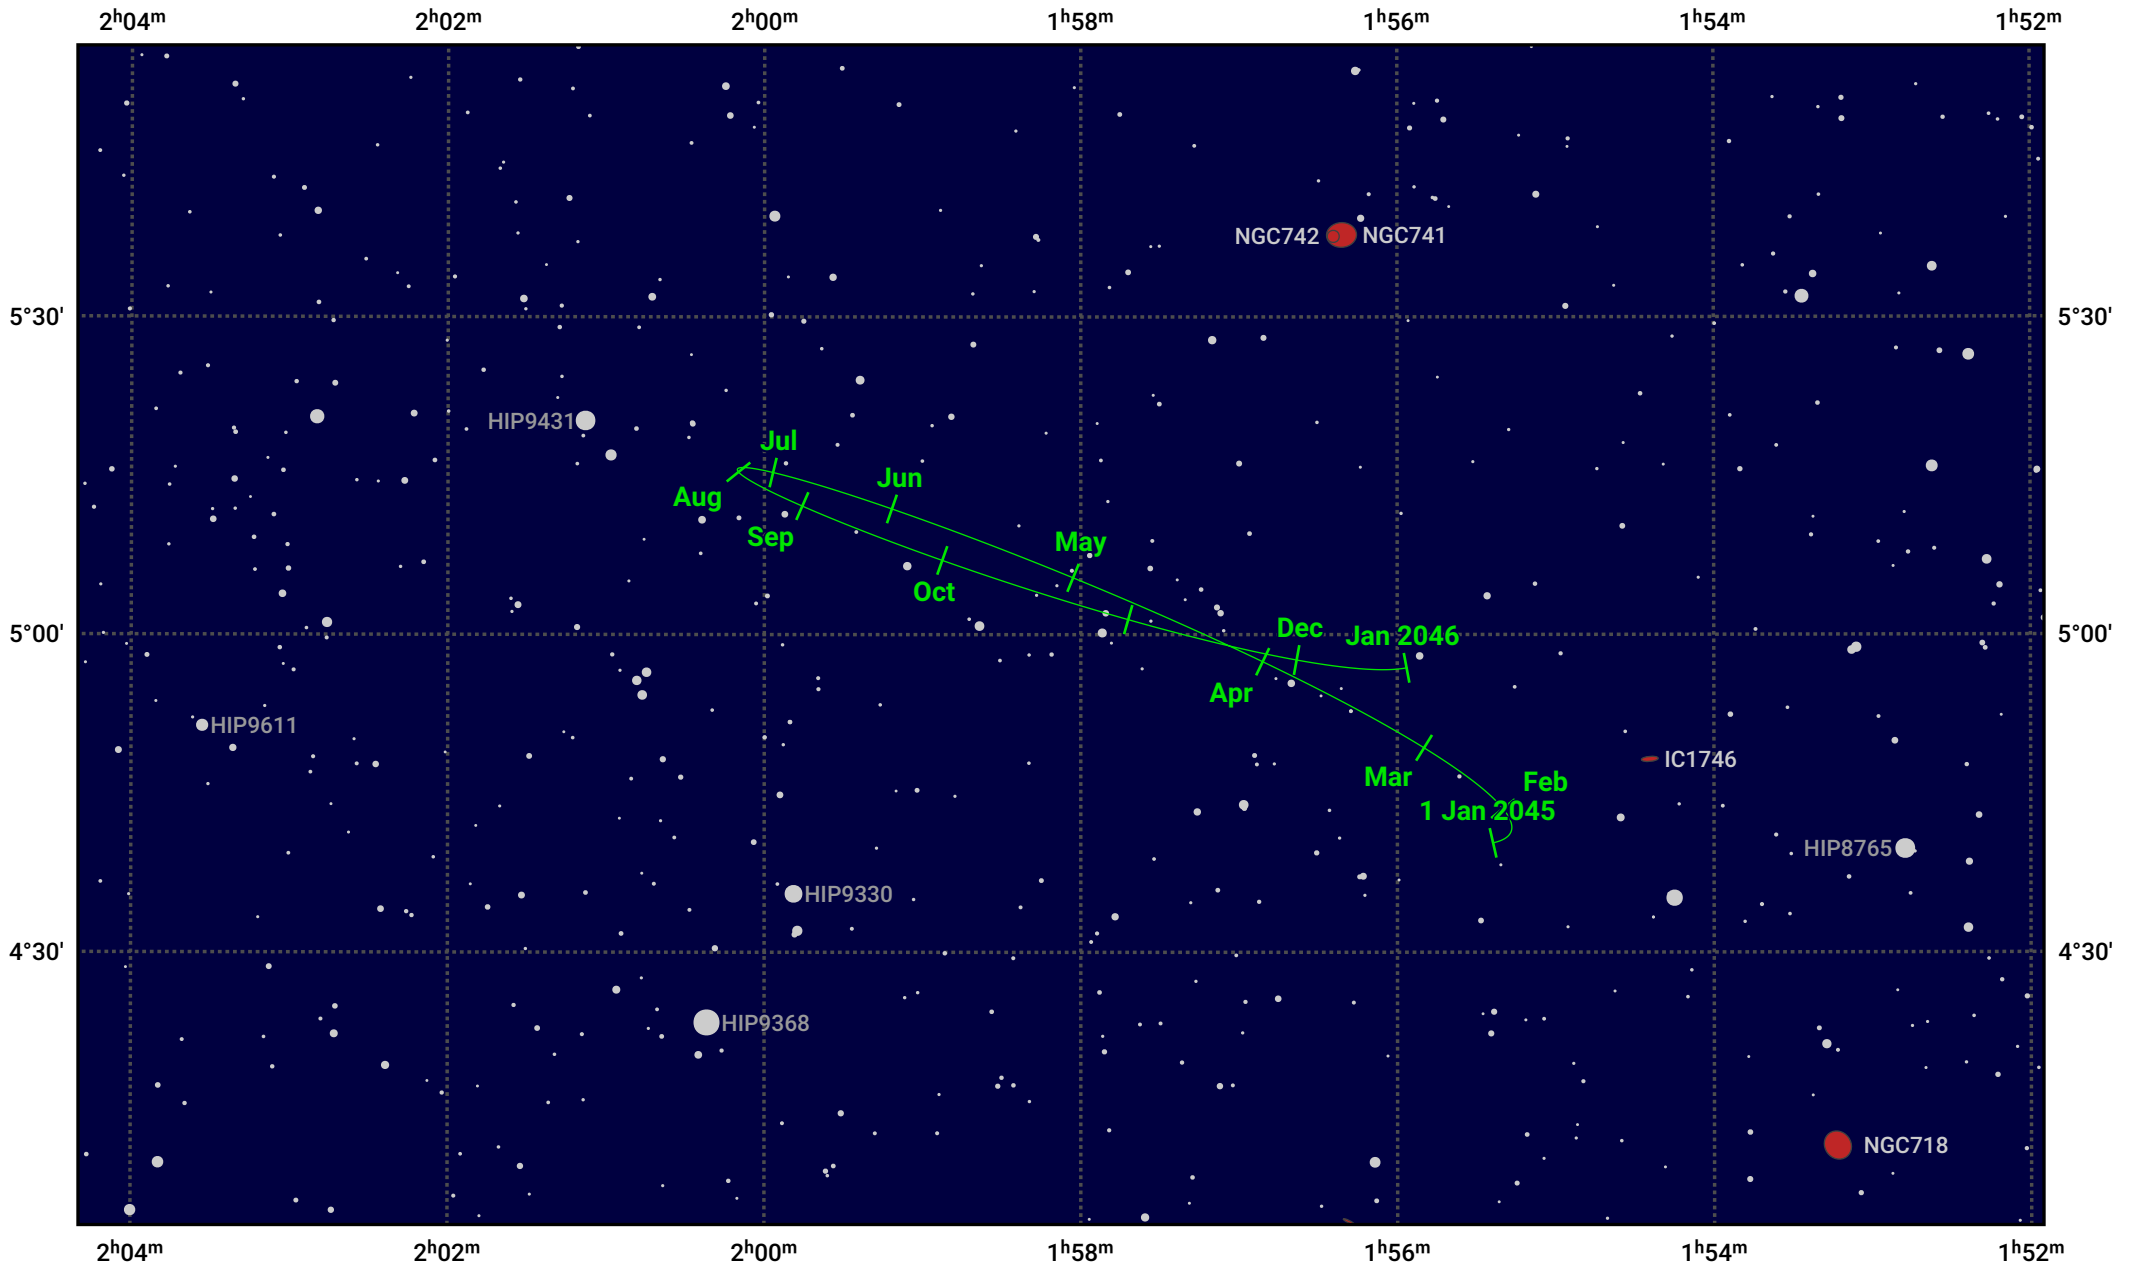

The path of Eris in 2045

© Dominic Ford 2011–2024. Date markers placed at midnight UTC. Downloaded from <https://in-the-sky.org>

Magnitude scale: 14.0 13.0 12.0 11.0 10.0 9.0 8.0 7.0

— Ecliptic Plane

Galaxy Bright nebula Open cluster Globular cluster