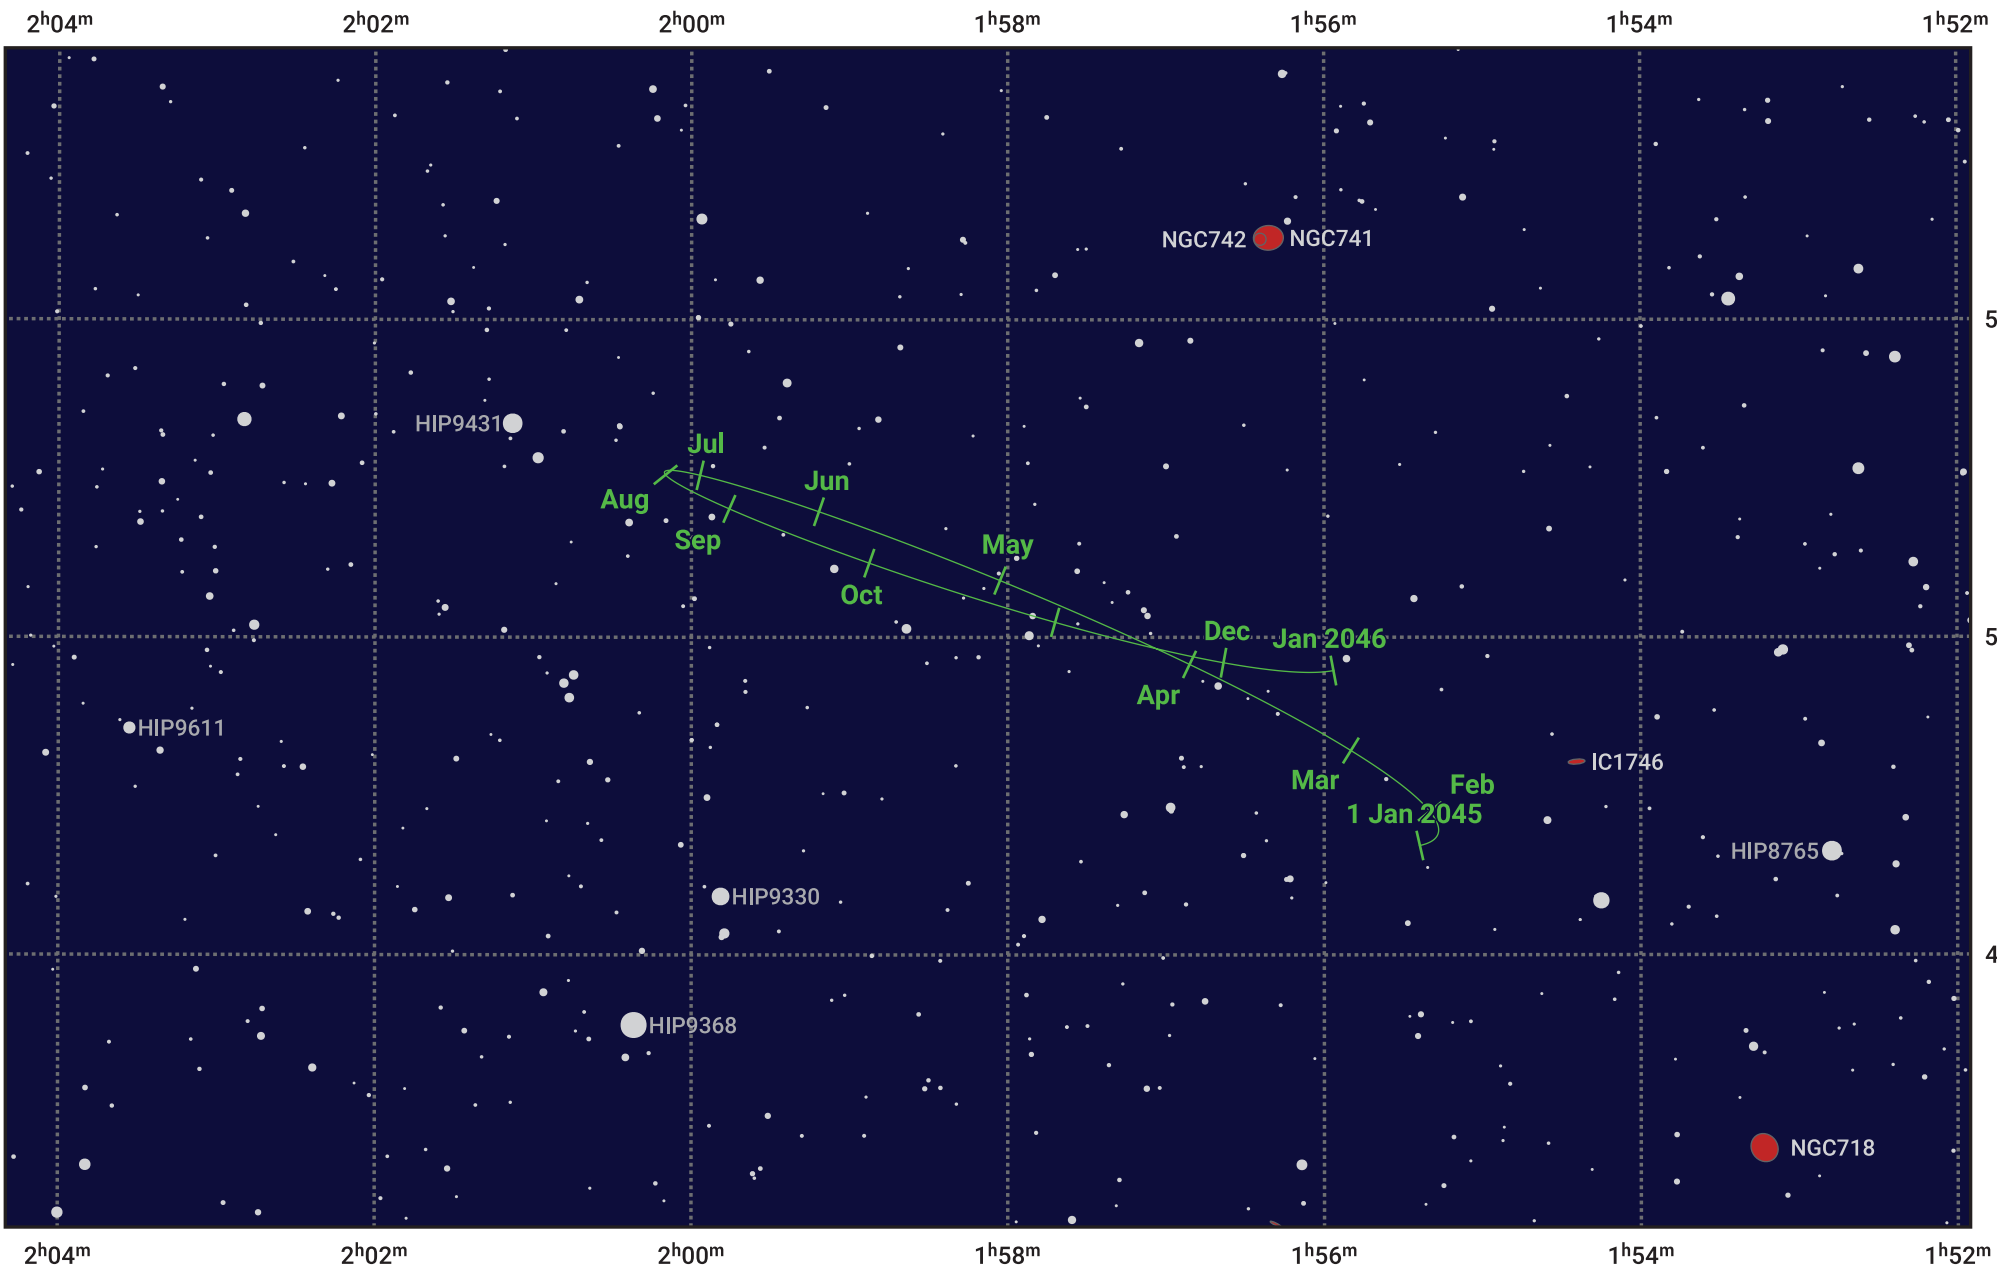

The path of Eris in 2045

© Dominic Ford 2011–2024. Date markers placed at midnight UTC. Downloaded from <https://in-the-sky.org>

Magnitude scale: 14.0 13.0 12.0 11.0 10.0 9.0 8.0 7.0

— Ecliptic Plane

- Galaxy
- Bright nebula
- Open cluster
- ⊕ Globular cluster