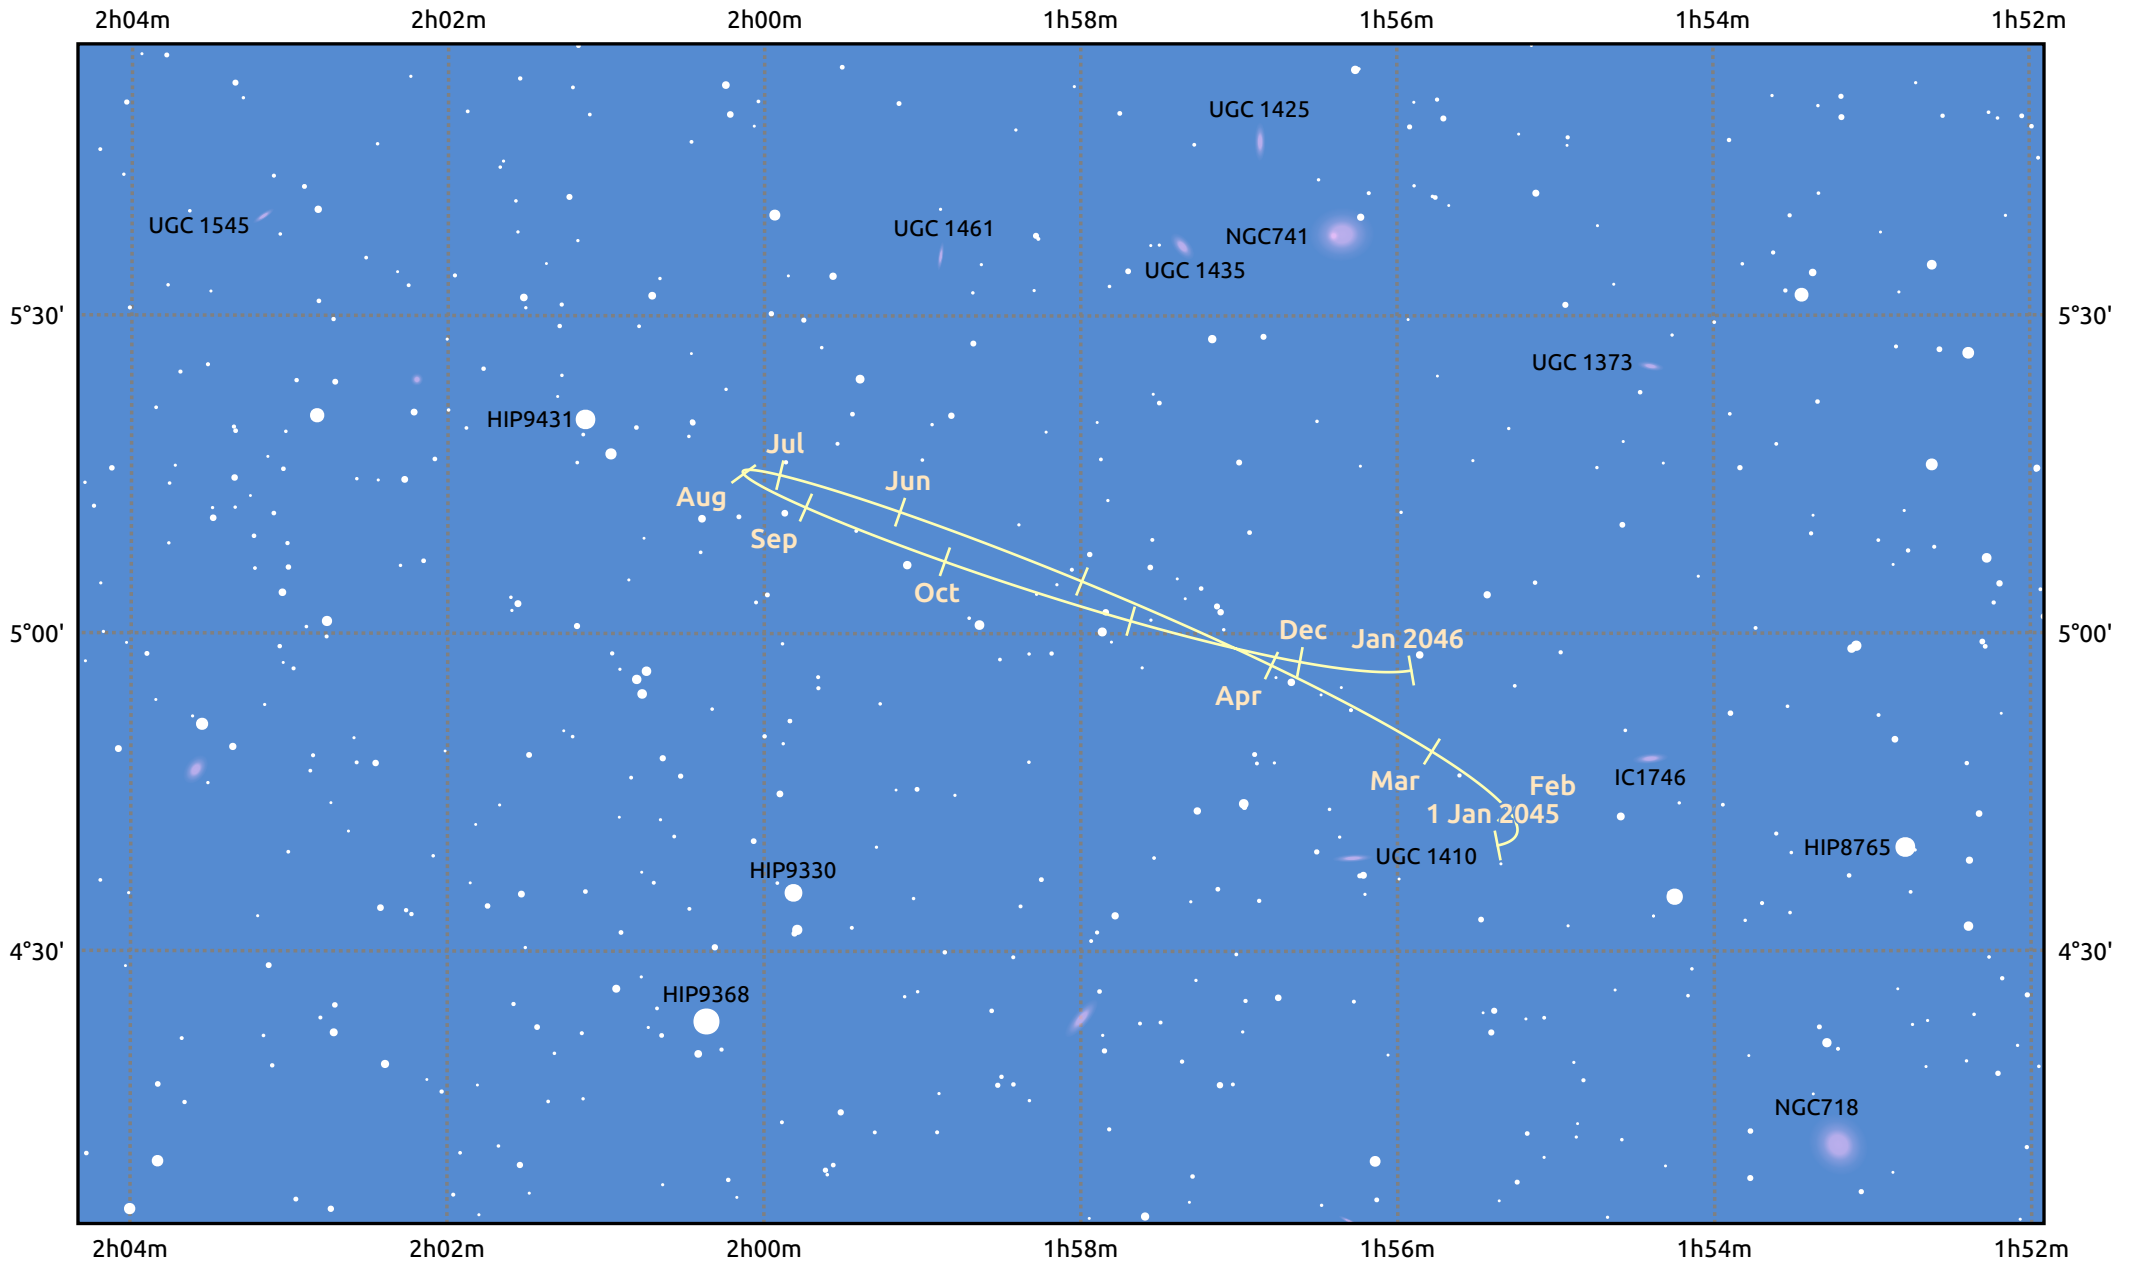

# The path of Eris in 2045

© Dominic Ford 2011–2025. Date markers placed at midnight UTC. Downloaded from <https://in-the-sky.org>

Magnitude scale: · 14.0 · 13.0 · 12.0 · 11.0 · 10.0 ● 9.0 ● 8.0 ● 7.0

— Ecliptic Plane

Galaxy    Bright nebula    Open cluster    Globular cluster    Planetary nebula

Date	Mag
2045 Jan 1	18.6
2045 Apr 1	18.6
2045 Jul 1	18.6
2045 Oct 1	18.5
2046 Jan 1	18.6