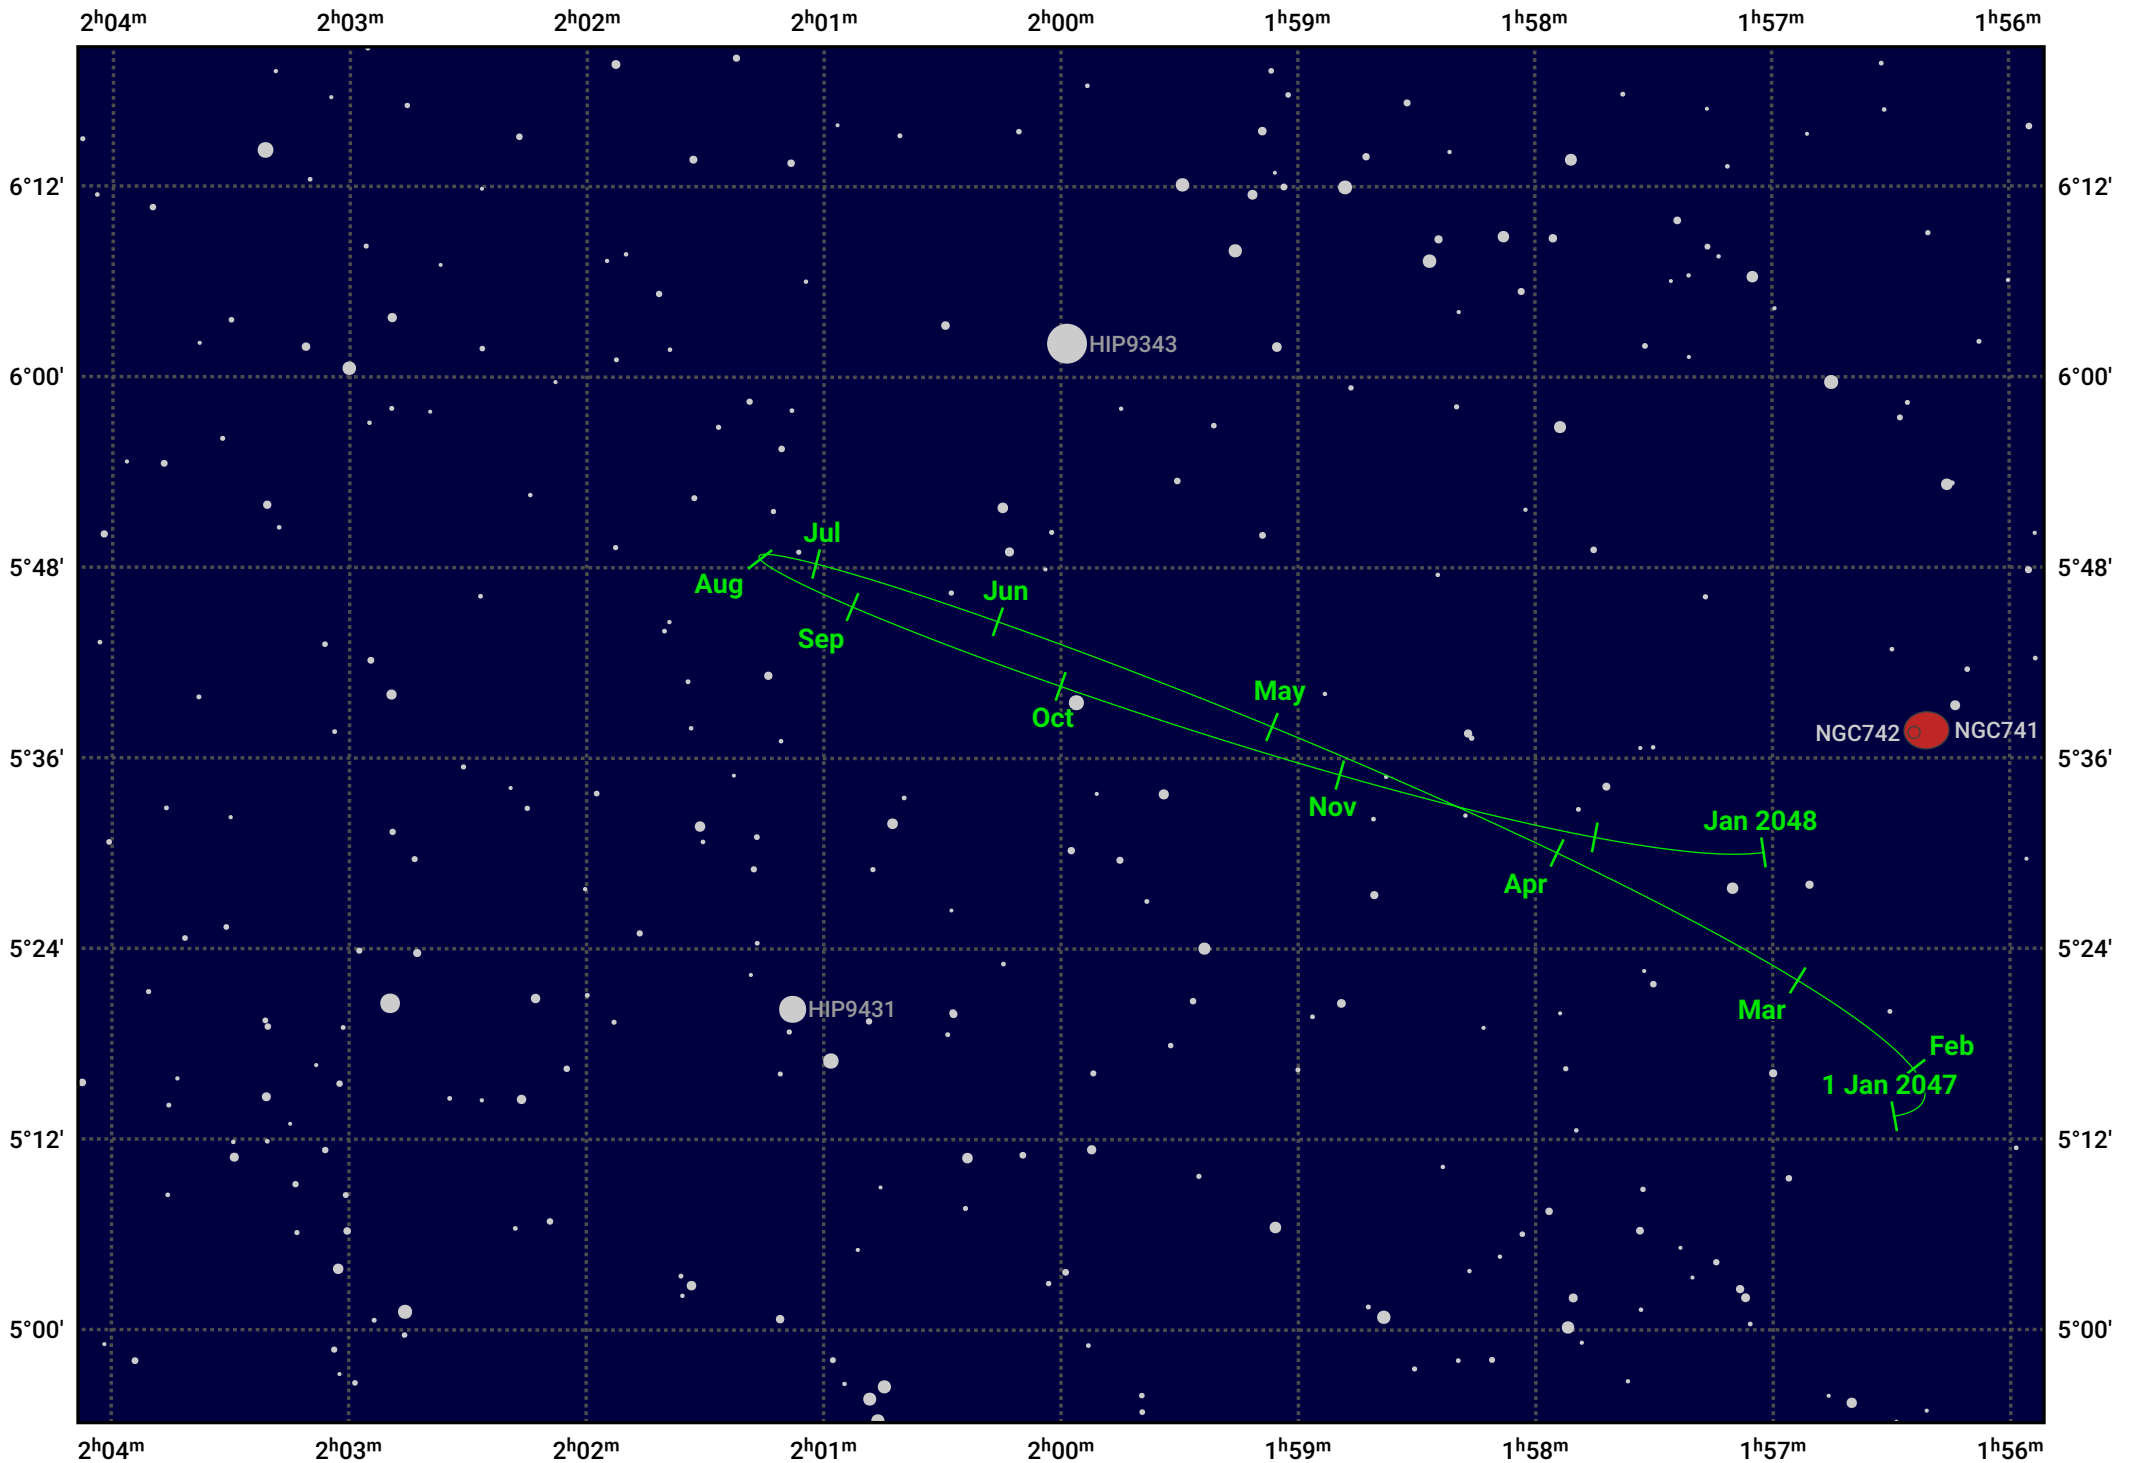

The path of Eris in 2047

© Dominic Ford 2011–2024. Date markers placed at midnight UTC. Downloaded from <https://in-the-sky.org>

Magnitude scale: · 14.0 · 13.0 · 12.0 · 11.0 · 10.0 · 9.0 · 8.0 · 7.0 ● 6.0

— Ecliptic Plane

● Galaxy ■ Bright nebula ● Open cluster ● Globular cluster

Date	Mag
2047 Jan 1	18.6
2047 Apr 1	18.6
2047 Jul 1	18.6
2047 Oct 1	18.5
2048 Jan 1	18.6