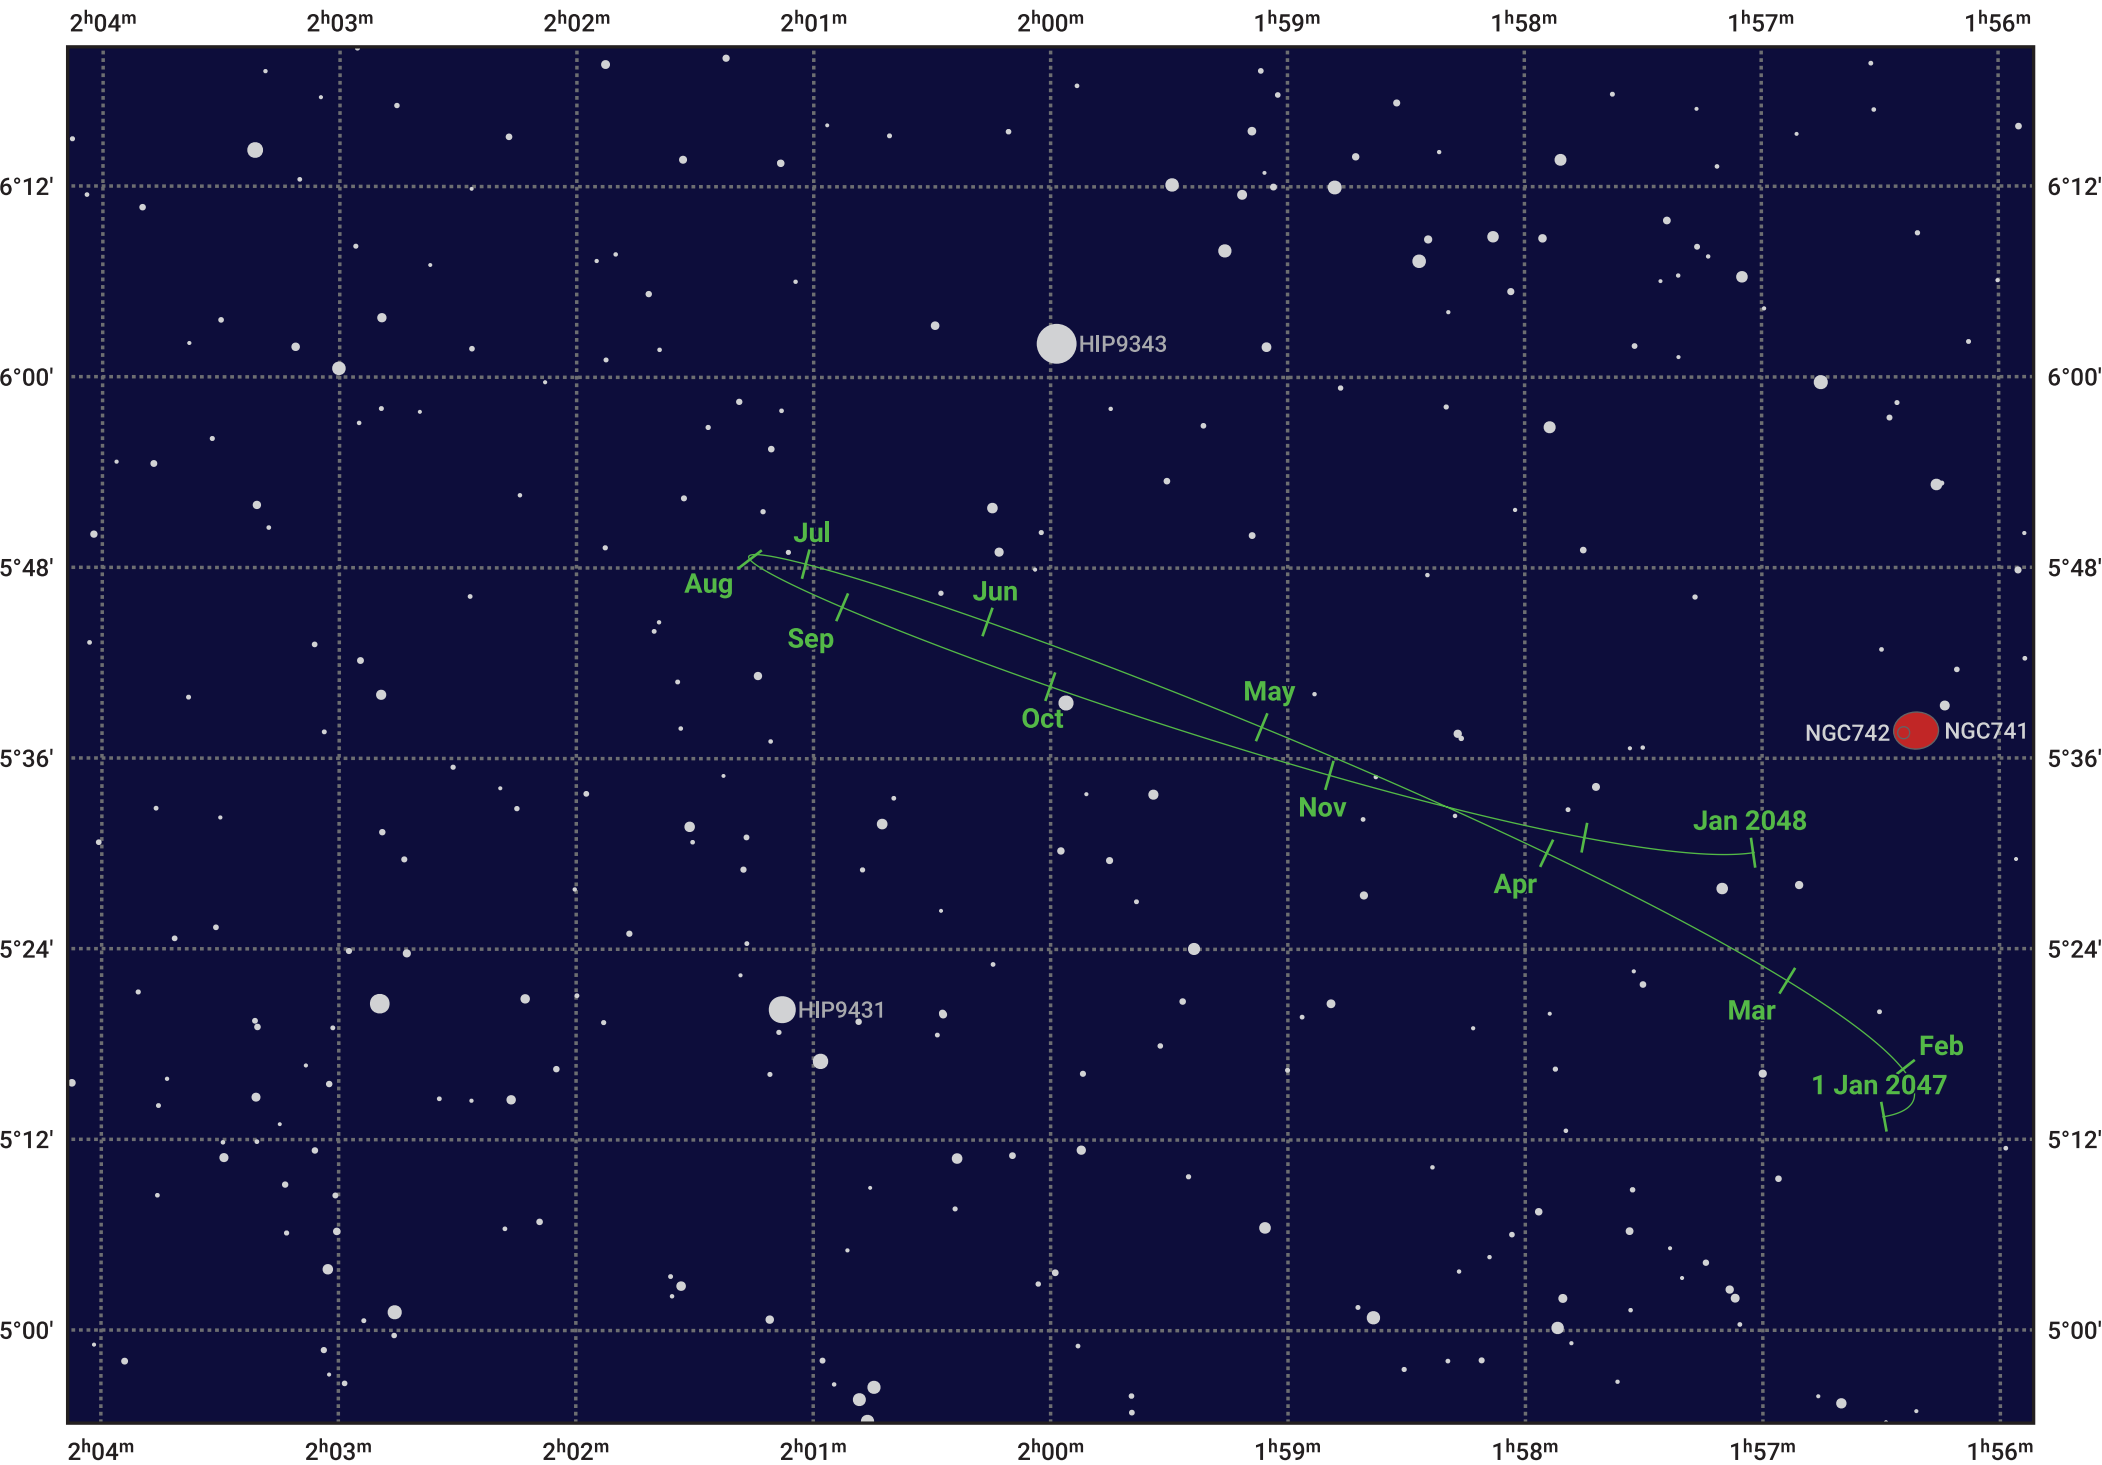

# The path of Eris in 2047

© Dominic Ford 2011–2024. Date markers placed at midnight UTC. Downloaded from <https://in-the-sky.org>

Magnitude scale: · 14.0 · 13.0 · 12.0 · 11.0 · 10.0 ● 9.0 ● 8.0 ● 7.0 ● 6.0

— Ecliptic Plane

- Galaxy
- Bright nebula
- Open cluster
- ⊕ Globular cluster

Date	Mag
2047 Jan 1	18.6
2047 Apr 1	18.6
2047 Jul 1	18.6
2047 Oct 1	18.5
2048 Jan 1	18.6