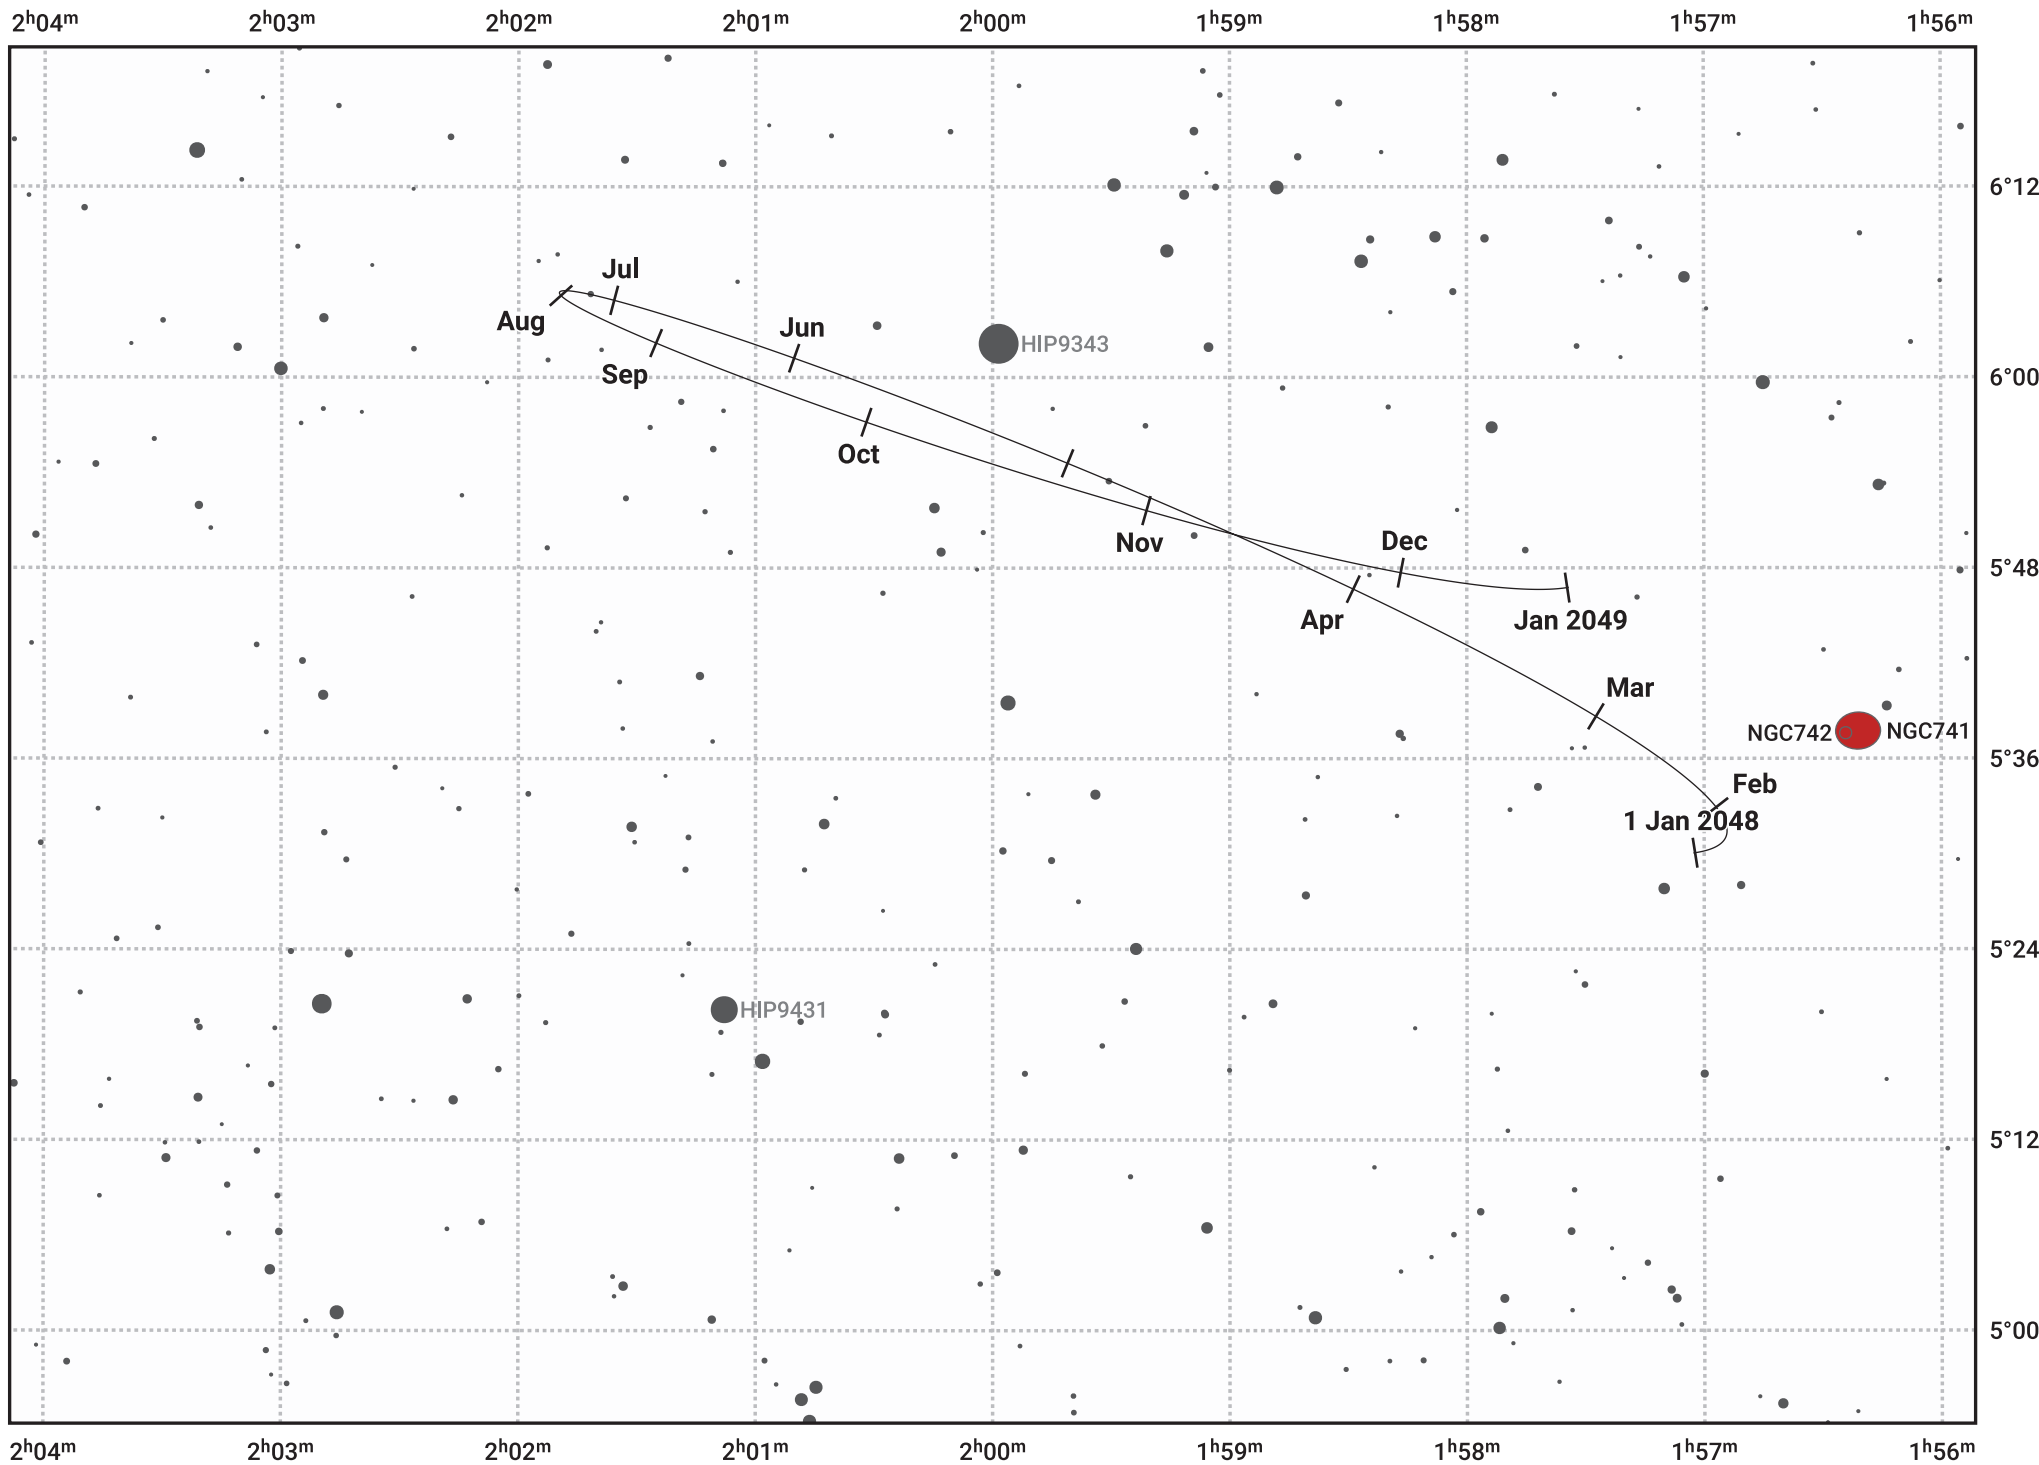

The path of Eris in 2048

© Dominic Ford 2011–2024. Date markers placed at midnight UTC. Downloaded from <https://in-the-sky.org>

Magnitude scale: · 14.0 · 13.0 · 12.0 · 11.0 · 10.0 · 9.0 · 8.0 · 7.0 · 6.0

— Ecliptic Plane

-  Galaxy
-  Bright nebula
-  Open cluster
-  Globular cluster

Date	Mag
2048 Jan 1	18.6
2048 Apr 1	18.5
2048 Jul 1	18.6
2048 Oct 1	18.5
2049 Jan 1	18.6