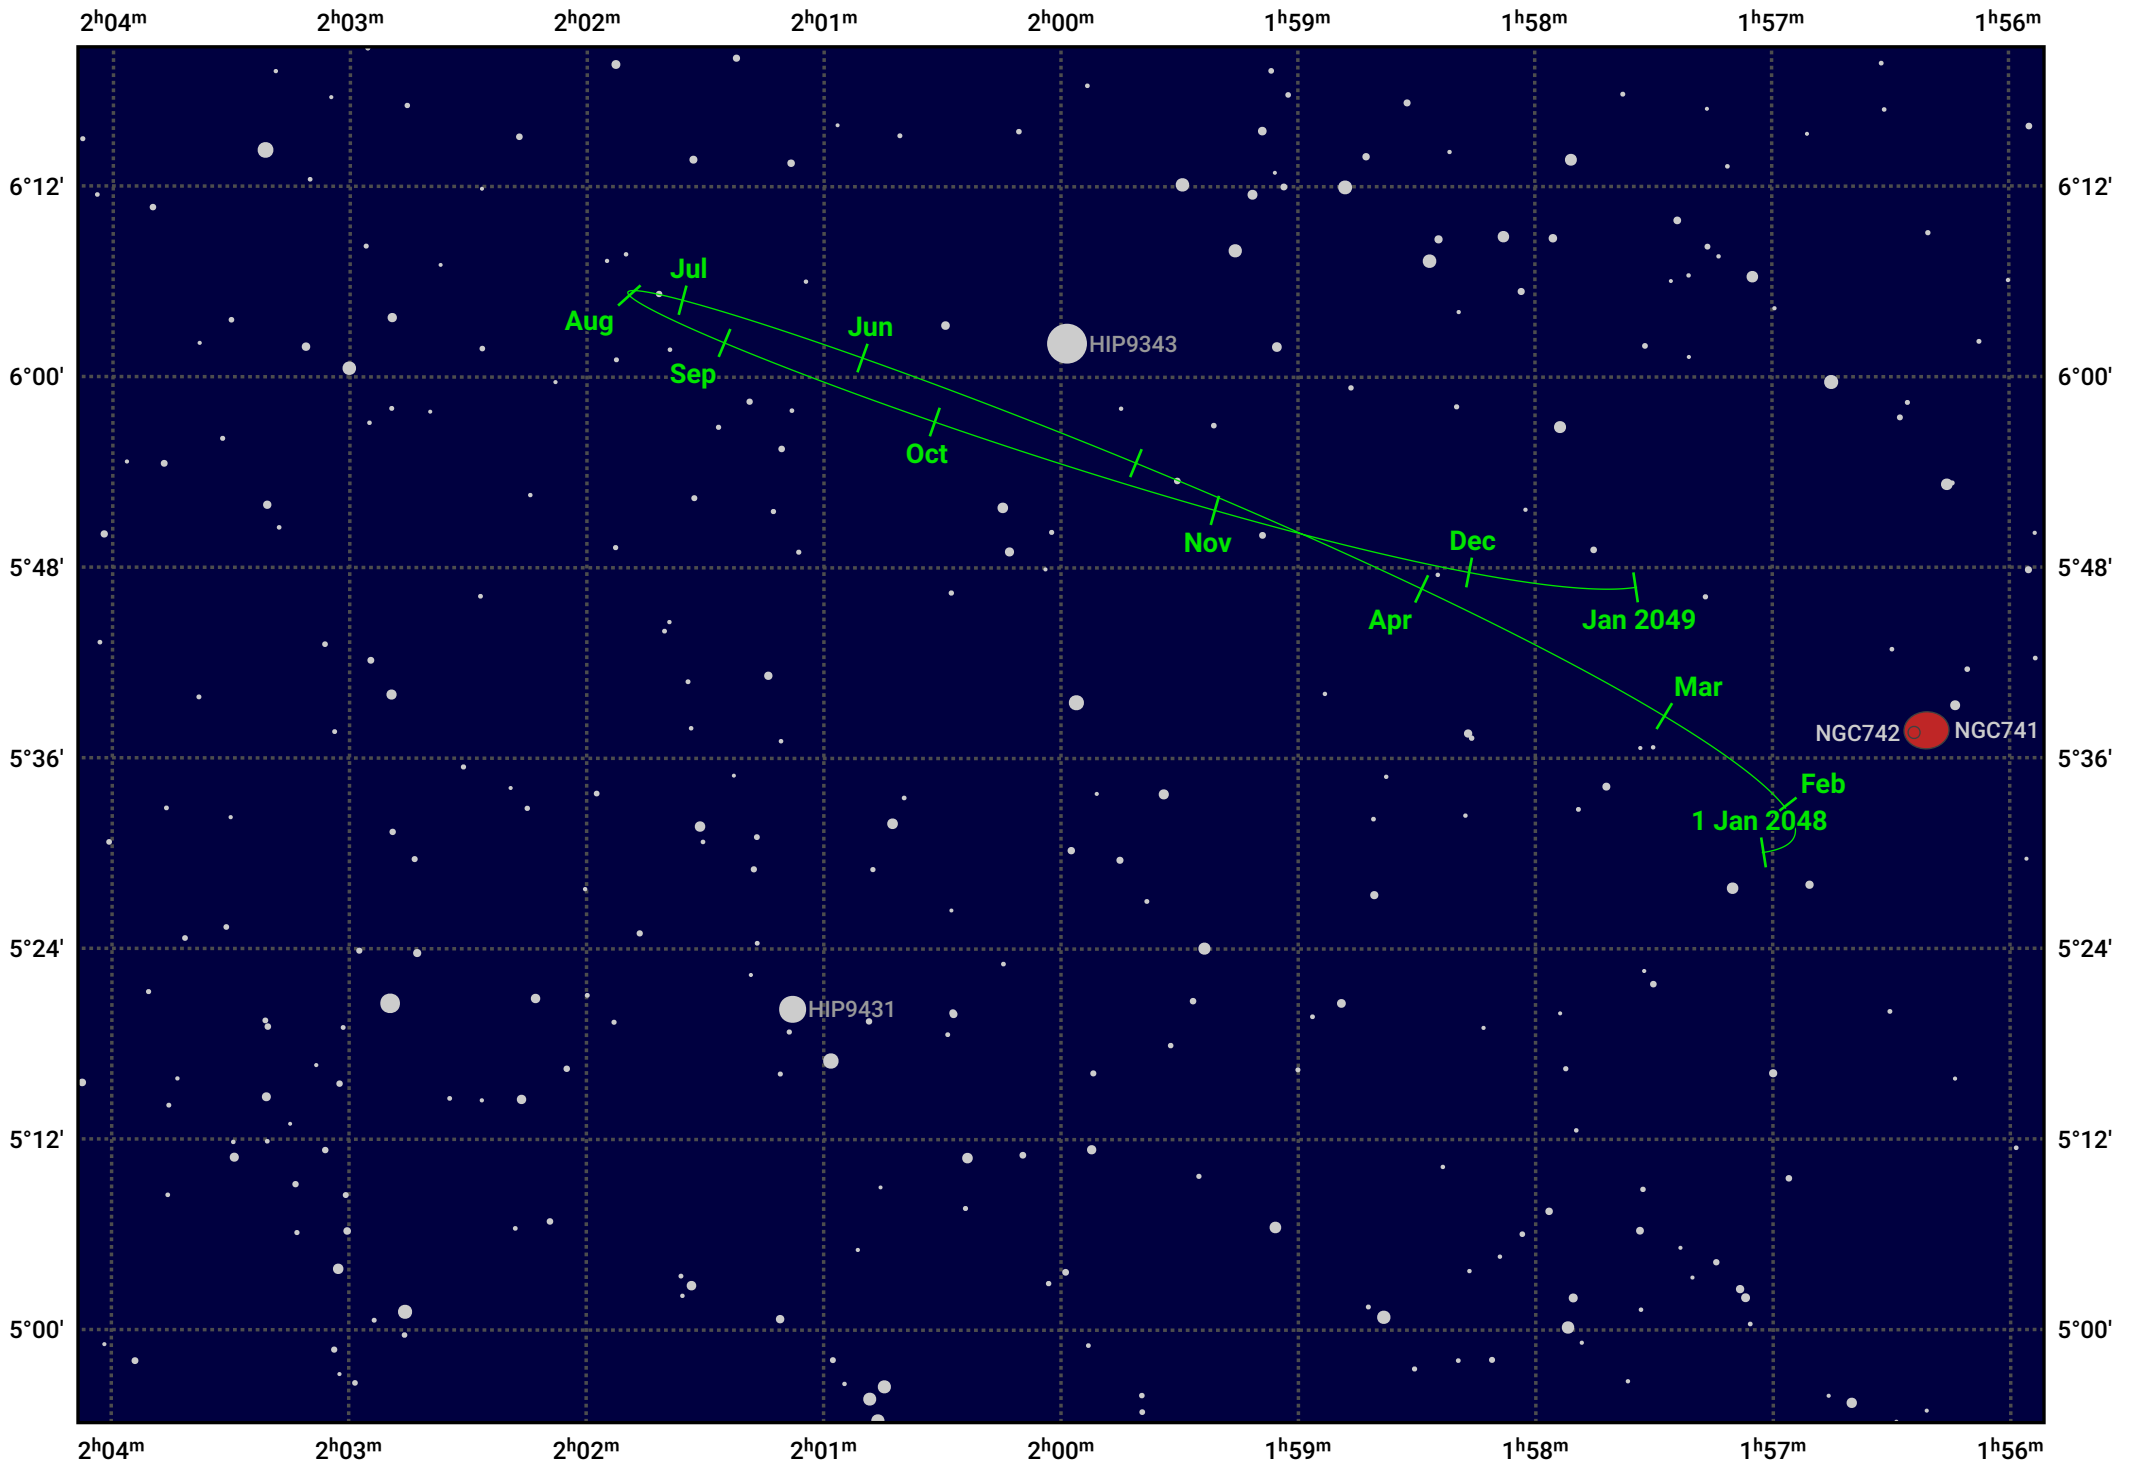

# The path of Eris in 2048

© Dominic Ford 2011–2024. Date markers placed at midnight UTC. Downloaded from <https://in-the-sky.org>

Magnitude scale: · 14.0 · 13.0 · 12.0 · 11.0 · 10.0 ● 9.0 ● 8.0 ● 7.0 ● 6.0

— Ecliptic Plane

● Galaxy ■ Bright nebula ● Open cluster ● Globular cluster

Date	Mag
2048 Jan 1	18.6
2048 Apr 1	18.5
2048 Jul 1	18.6
2048 Oct 1	18.5
2049 Jan 1	18.6