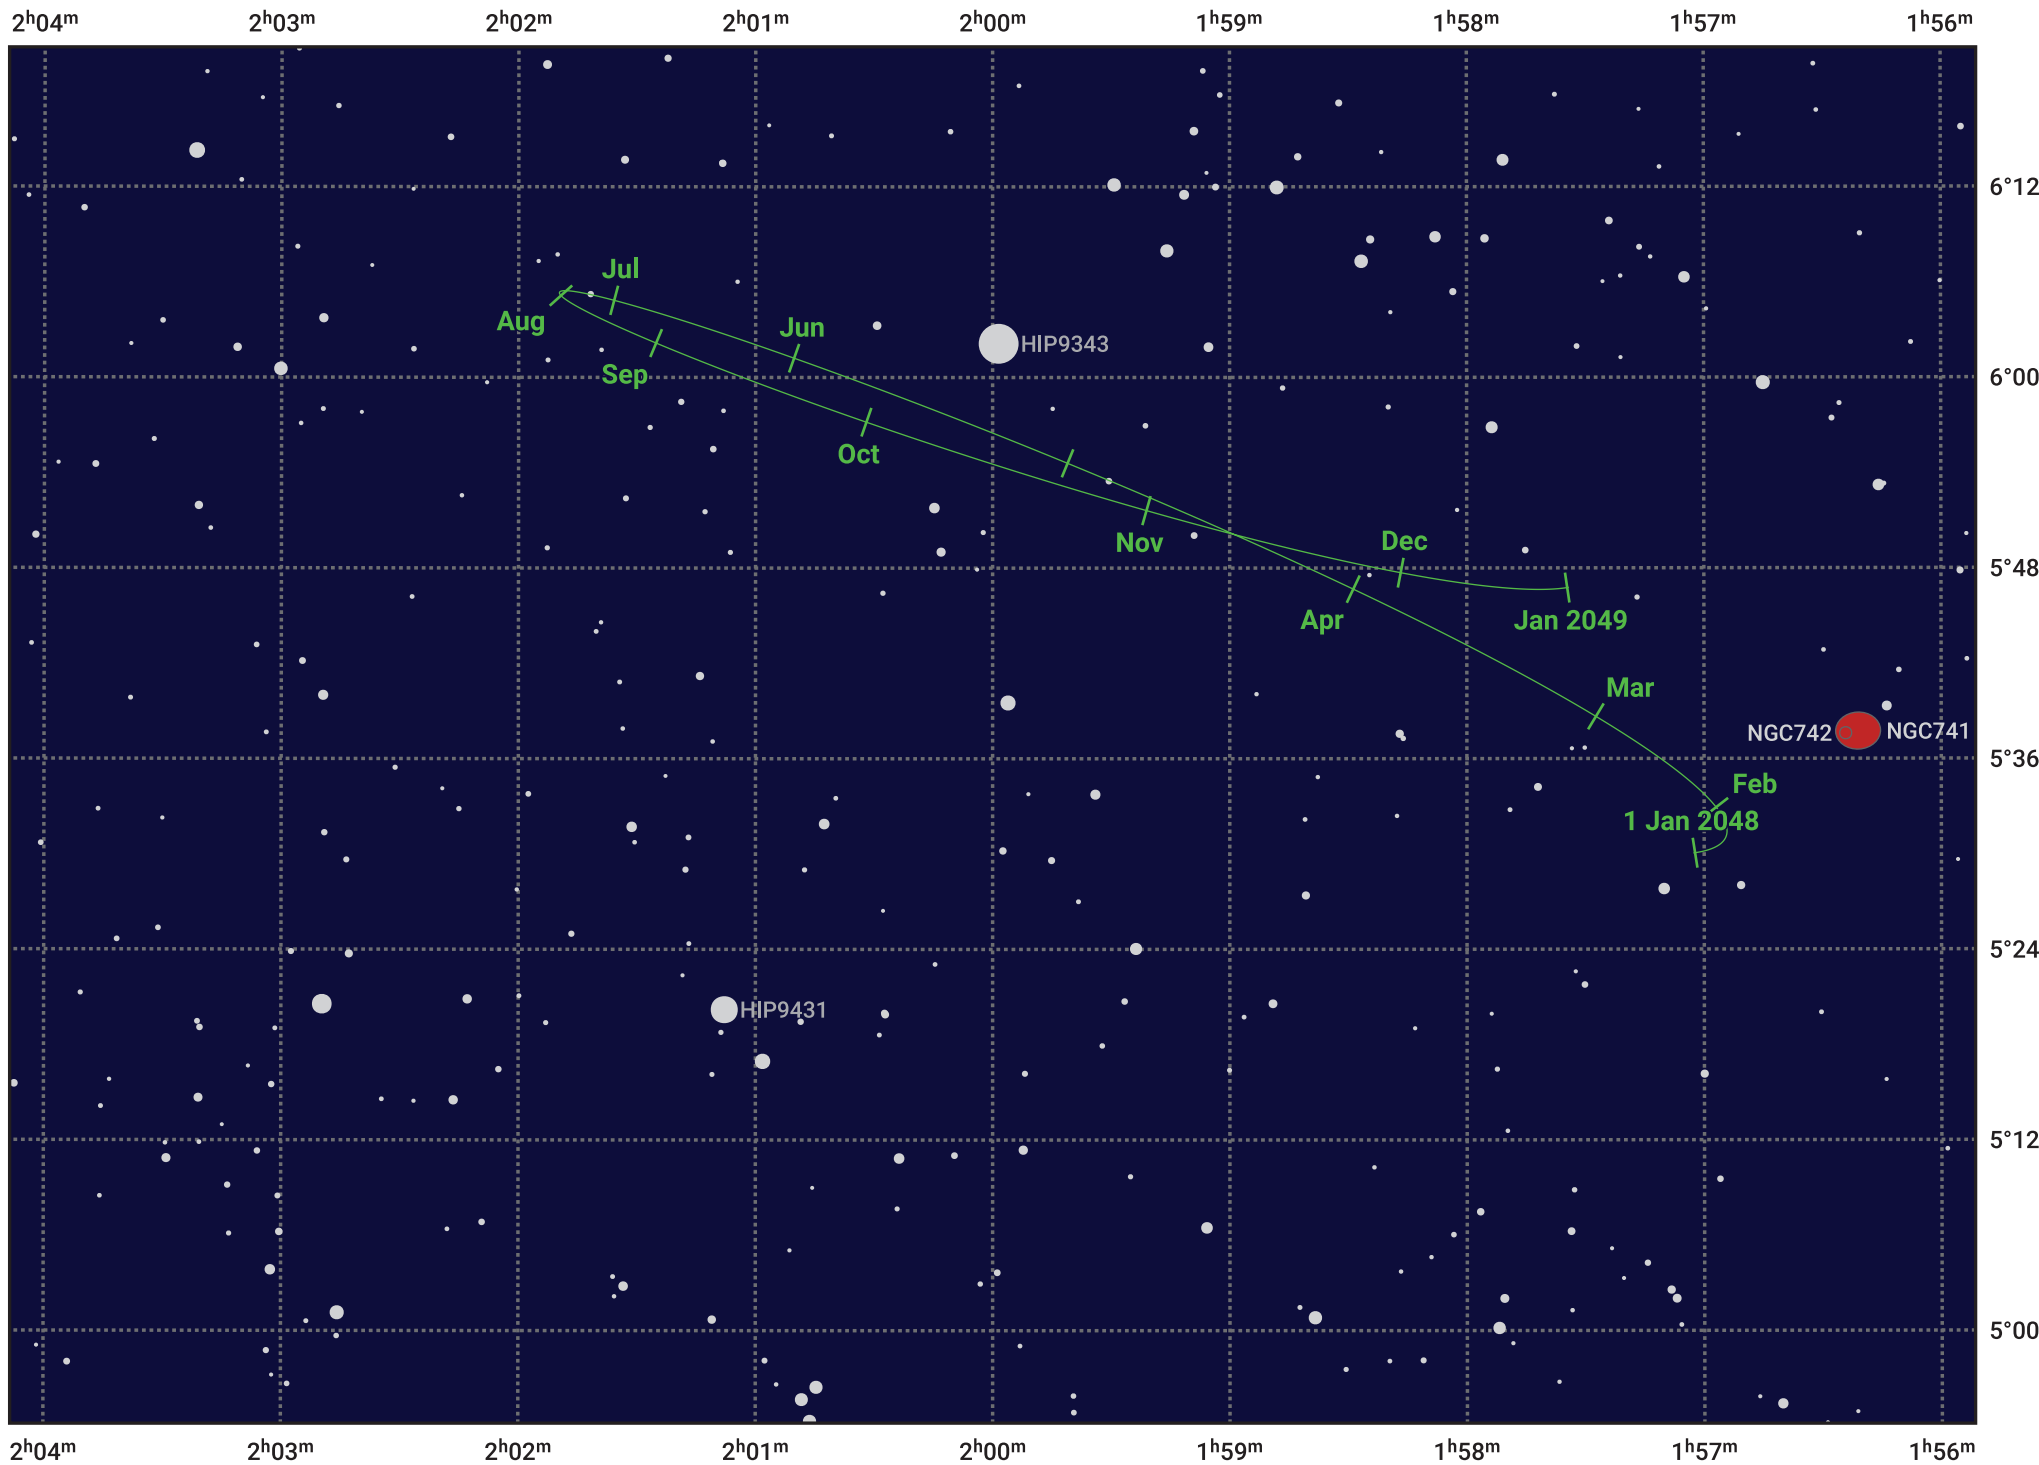

The path of Eris in 2048

© Dominic Ford 2011–2024. Date markers placed at midnight UTC. Downloaded from <https://in-the-sky.org>

Magnitude scale: · 14.0 · 13.0 · 12.0 · 11.0 · 10.0 ● 9.0 ● 8.0 ● 7.0 ● 6.0

— Ecliptic Plane

- Galaxy
- Bright nebula
- Open cluster
- ⊕ Globular cluster

Date	Mag
2048 Jan 1	18.6
2048 Apr 1	18.5
2048 Jul 1	18.6
2048 Oct 1	18.5
2049 Jan 1	18.6