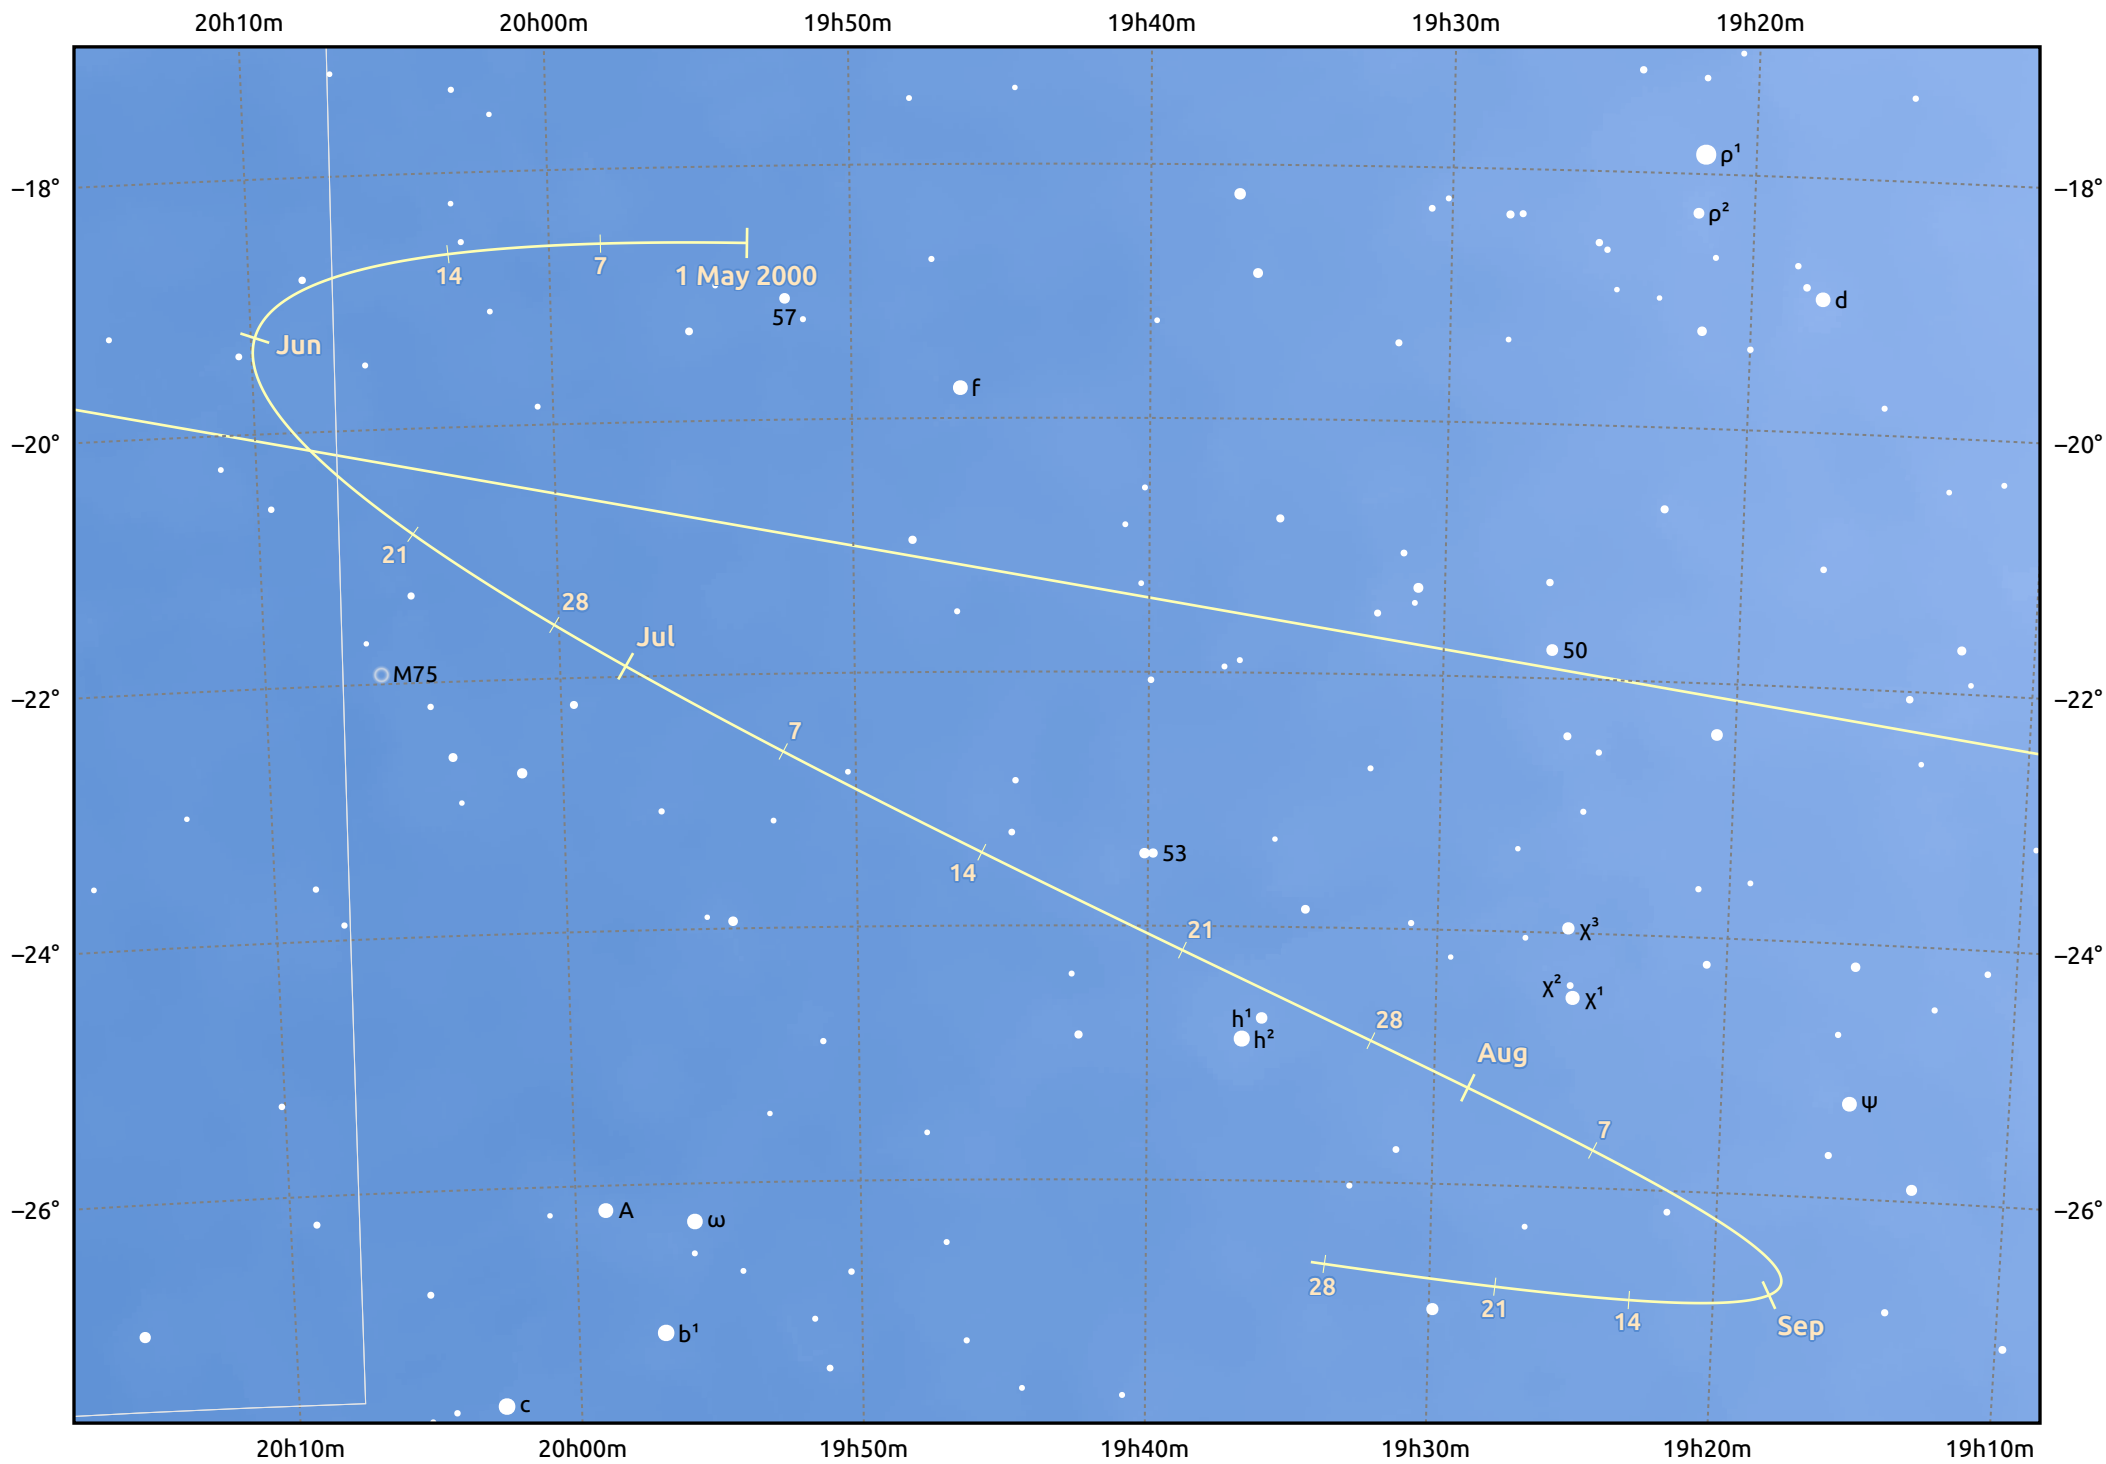

The path of Asteroid 4 Vesta around opposition on 15 Jul 2000

© Dominic Ford 2011–2026. Date markers placed at midnight UTC. Downloaded from <https://in-the-sky.org>

Magnitude scale: • 8.0 • 7.0 • 6.0 • 5.0 • 4.0 • 3.0

— Ecliptic Plane

Galaxy Bright nebula Open cluster Globular cluster Planetary nebula

Date	Mag	Phase
2000 May 1	7.0	95%
2000 Jun 1	6.4	97%
2000 Jun 22	5.9	99%
2000 Jul 1	5.7	100%
2000 Aug 1	5.8	99%
2000 Sep 1	6.6	97%
2000 Sep 17	6.9	96%